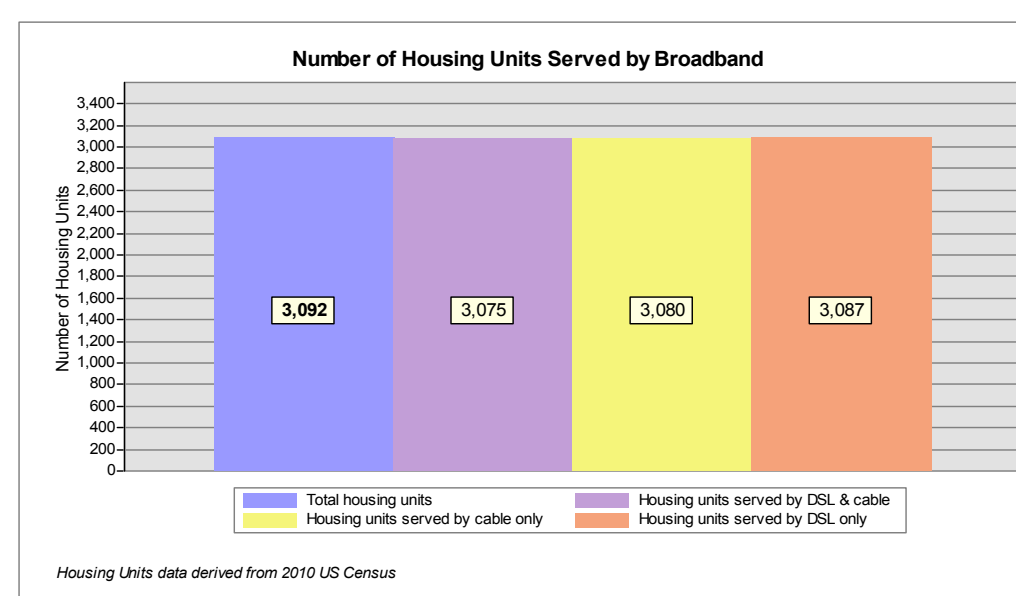

Broadband is defined as access that is at least **768 kbps downstream** and **200 kbps upstream**.

For more information on this project, please visit the NHBMPP web site at: iwantbroadbandnh.org

- Provider Name**
- Comcast
 - FairPoint Communications, Inc.
 - G4 Communications
 - OTT Communications