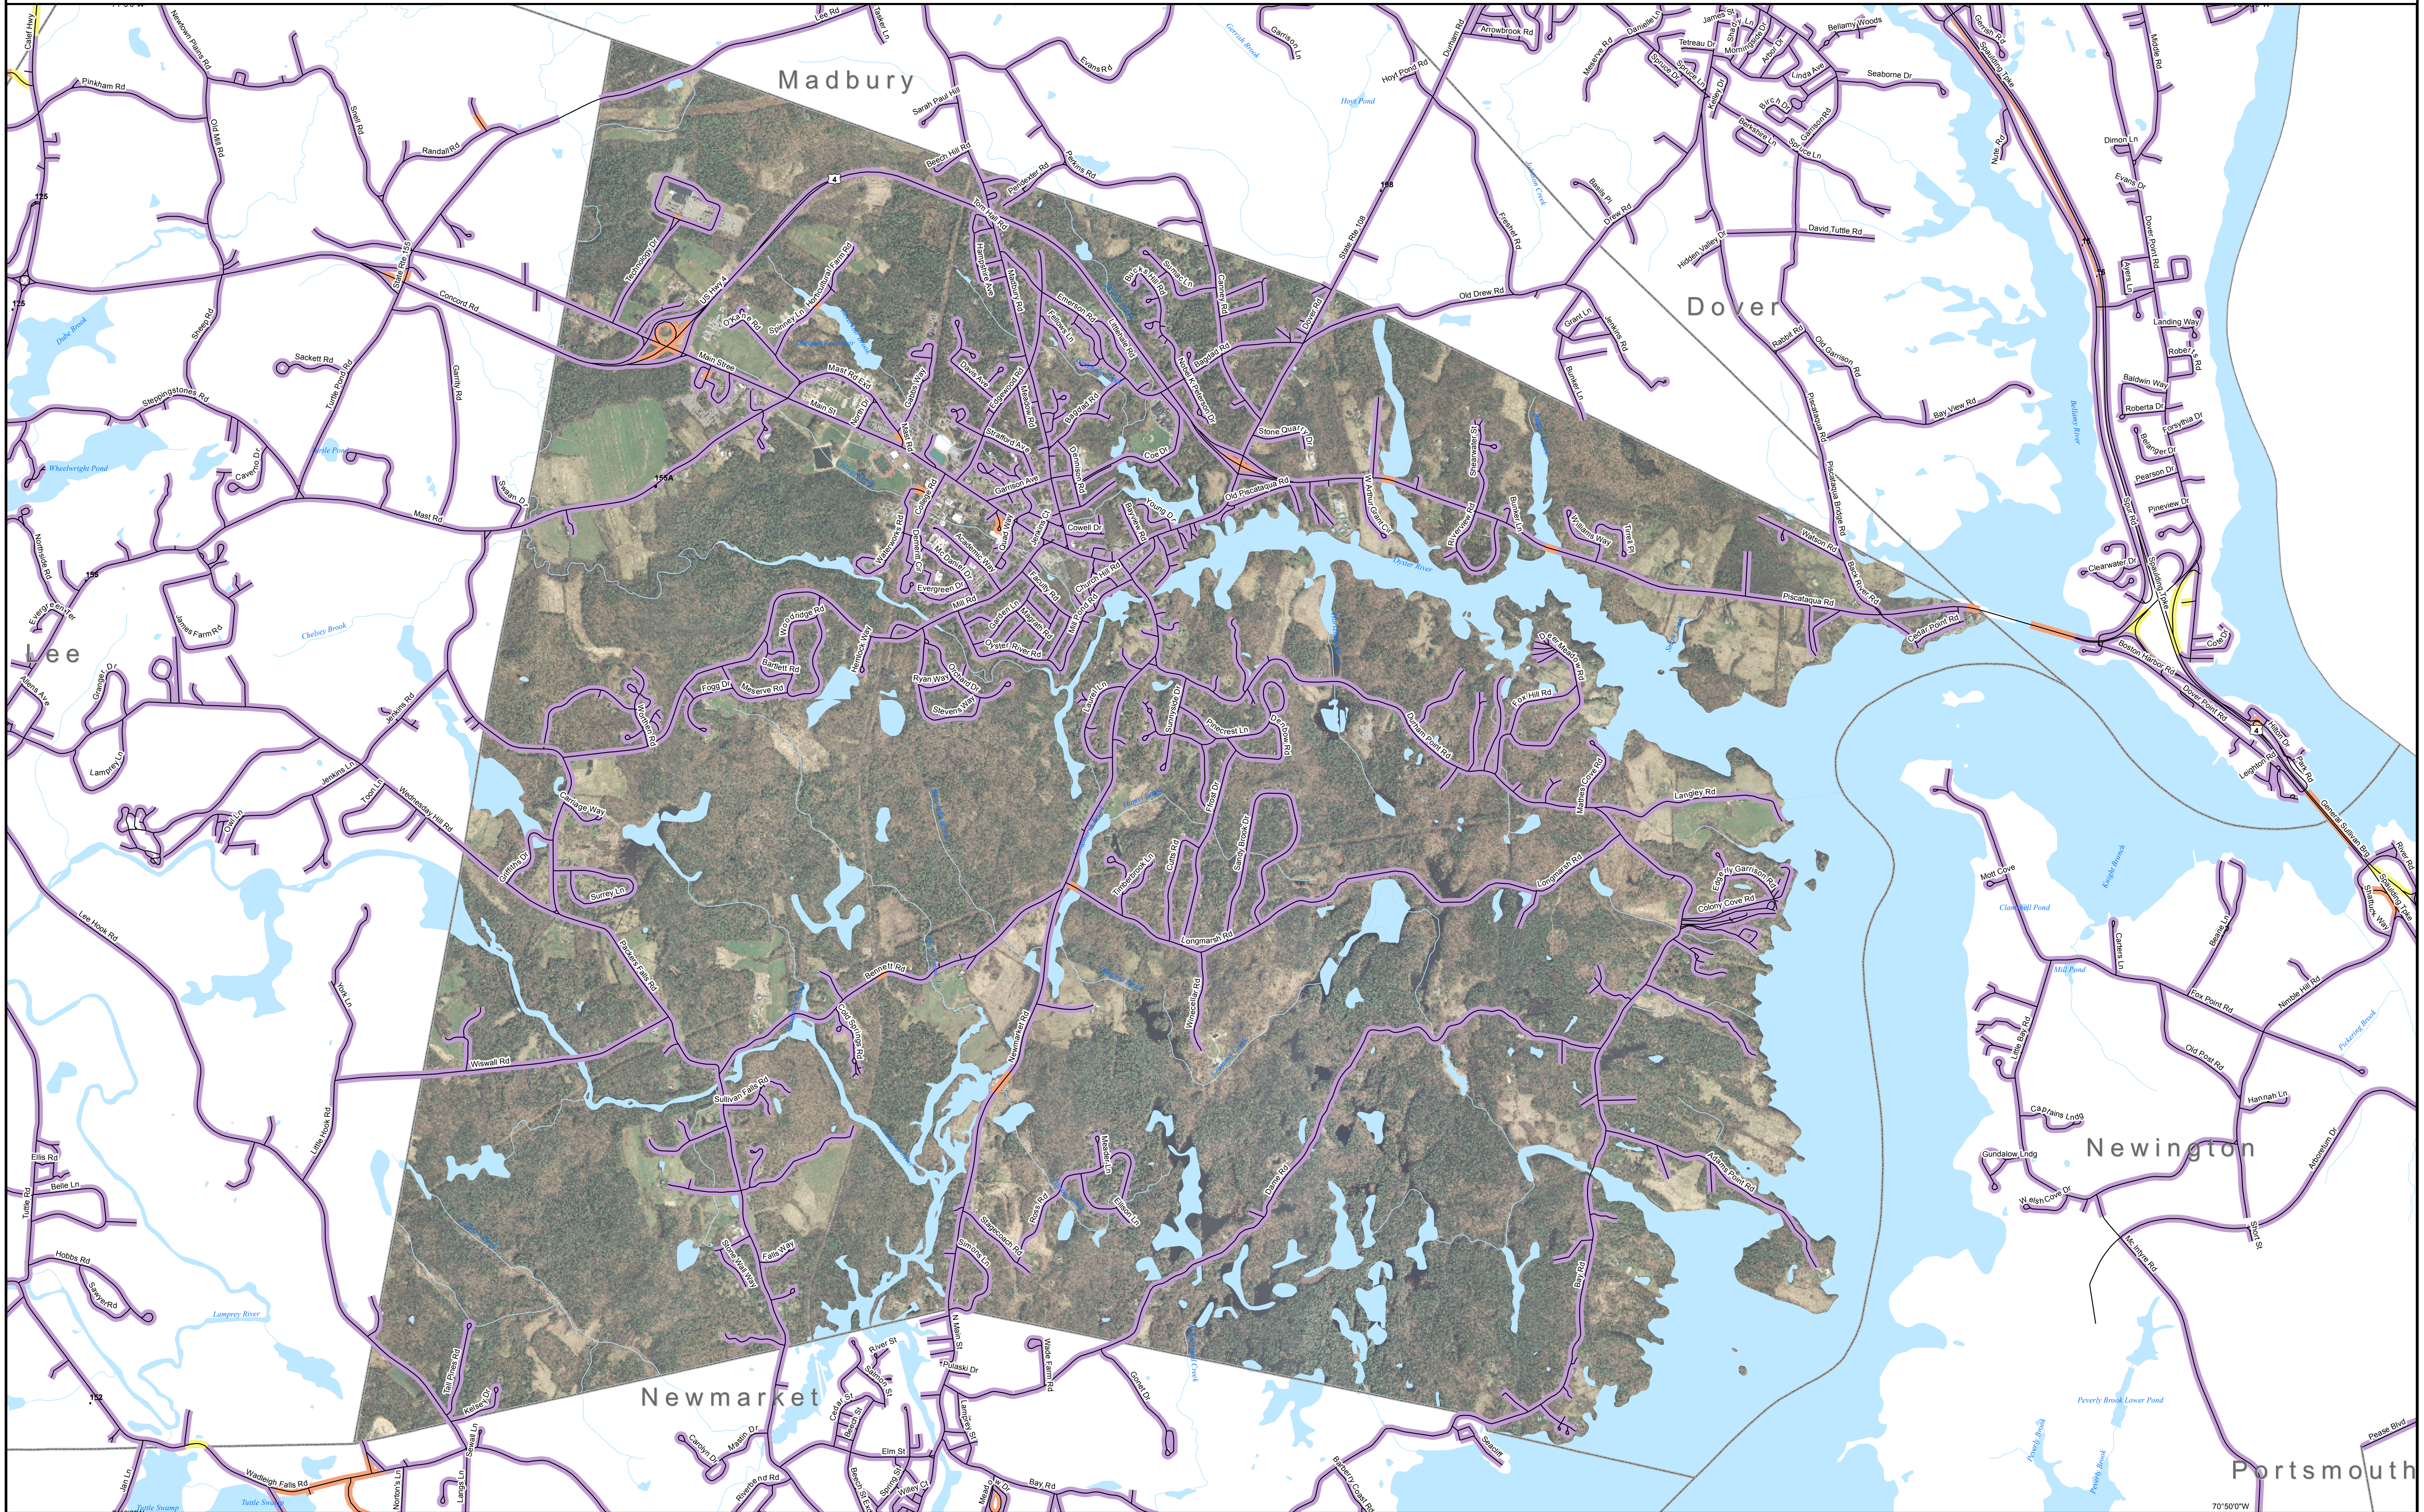

- Map Key**
- Roads served by DSL and cable
 - Roads served by cable only
 - Roads served by DSL only

This map displays broadband access information submitted to the NH Broadband Mapping & Planning Program (NHBMPP) as of March 31, 2013. The map has been generated for the sole purpose of verifying locations of DSL and cable broadband services in each town in New Hampshire.