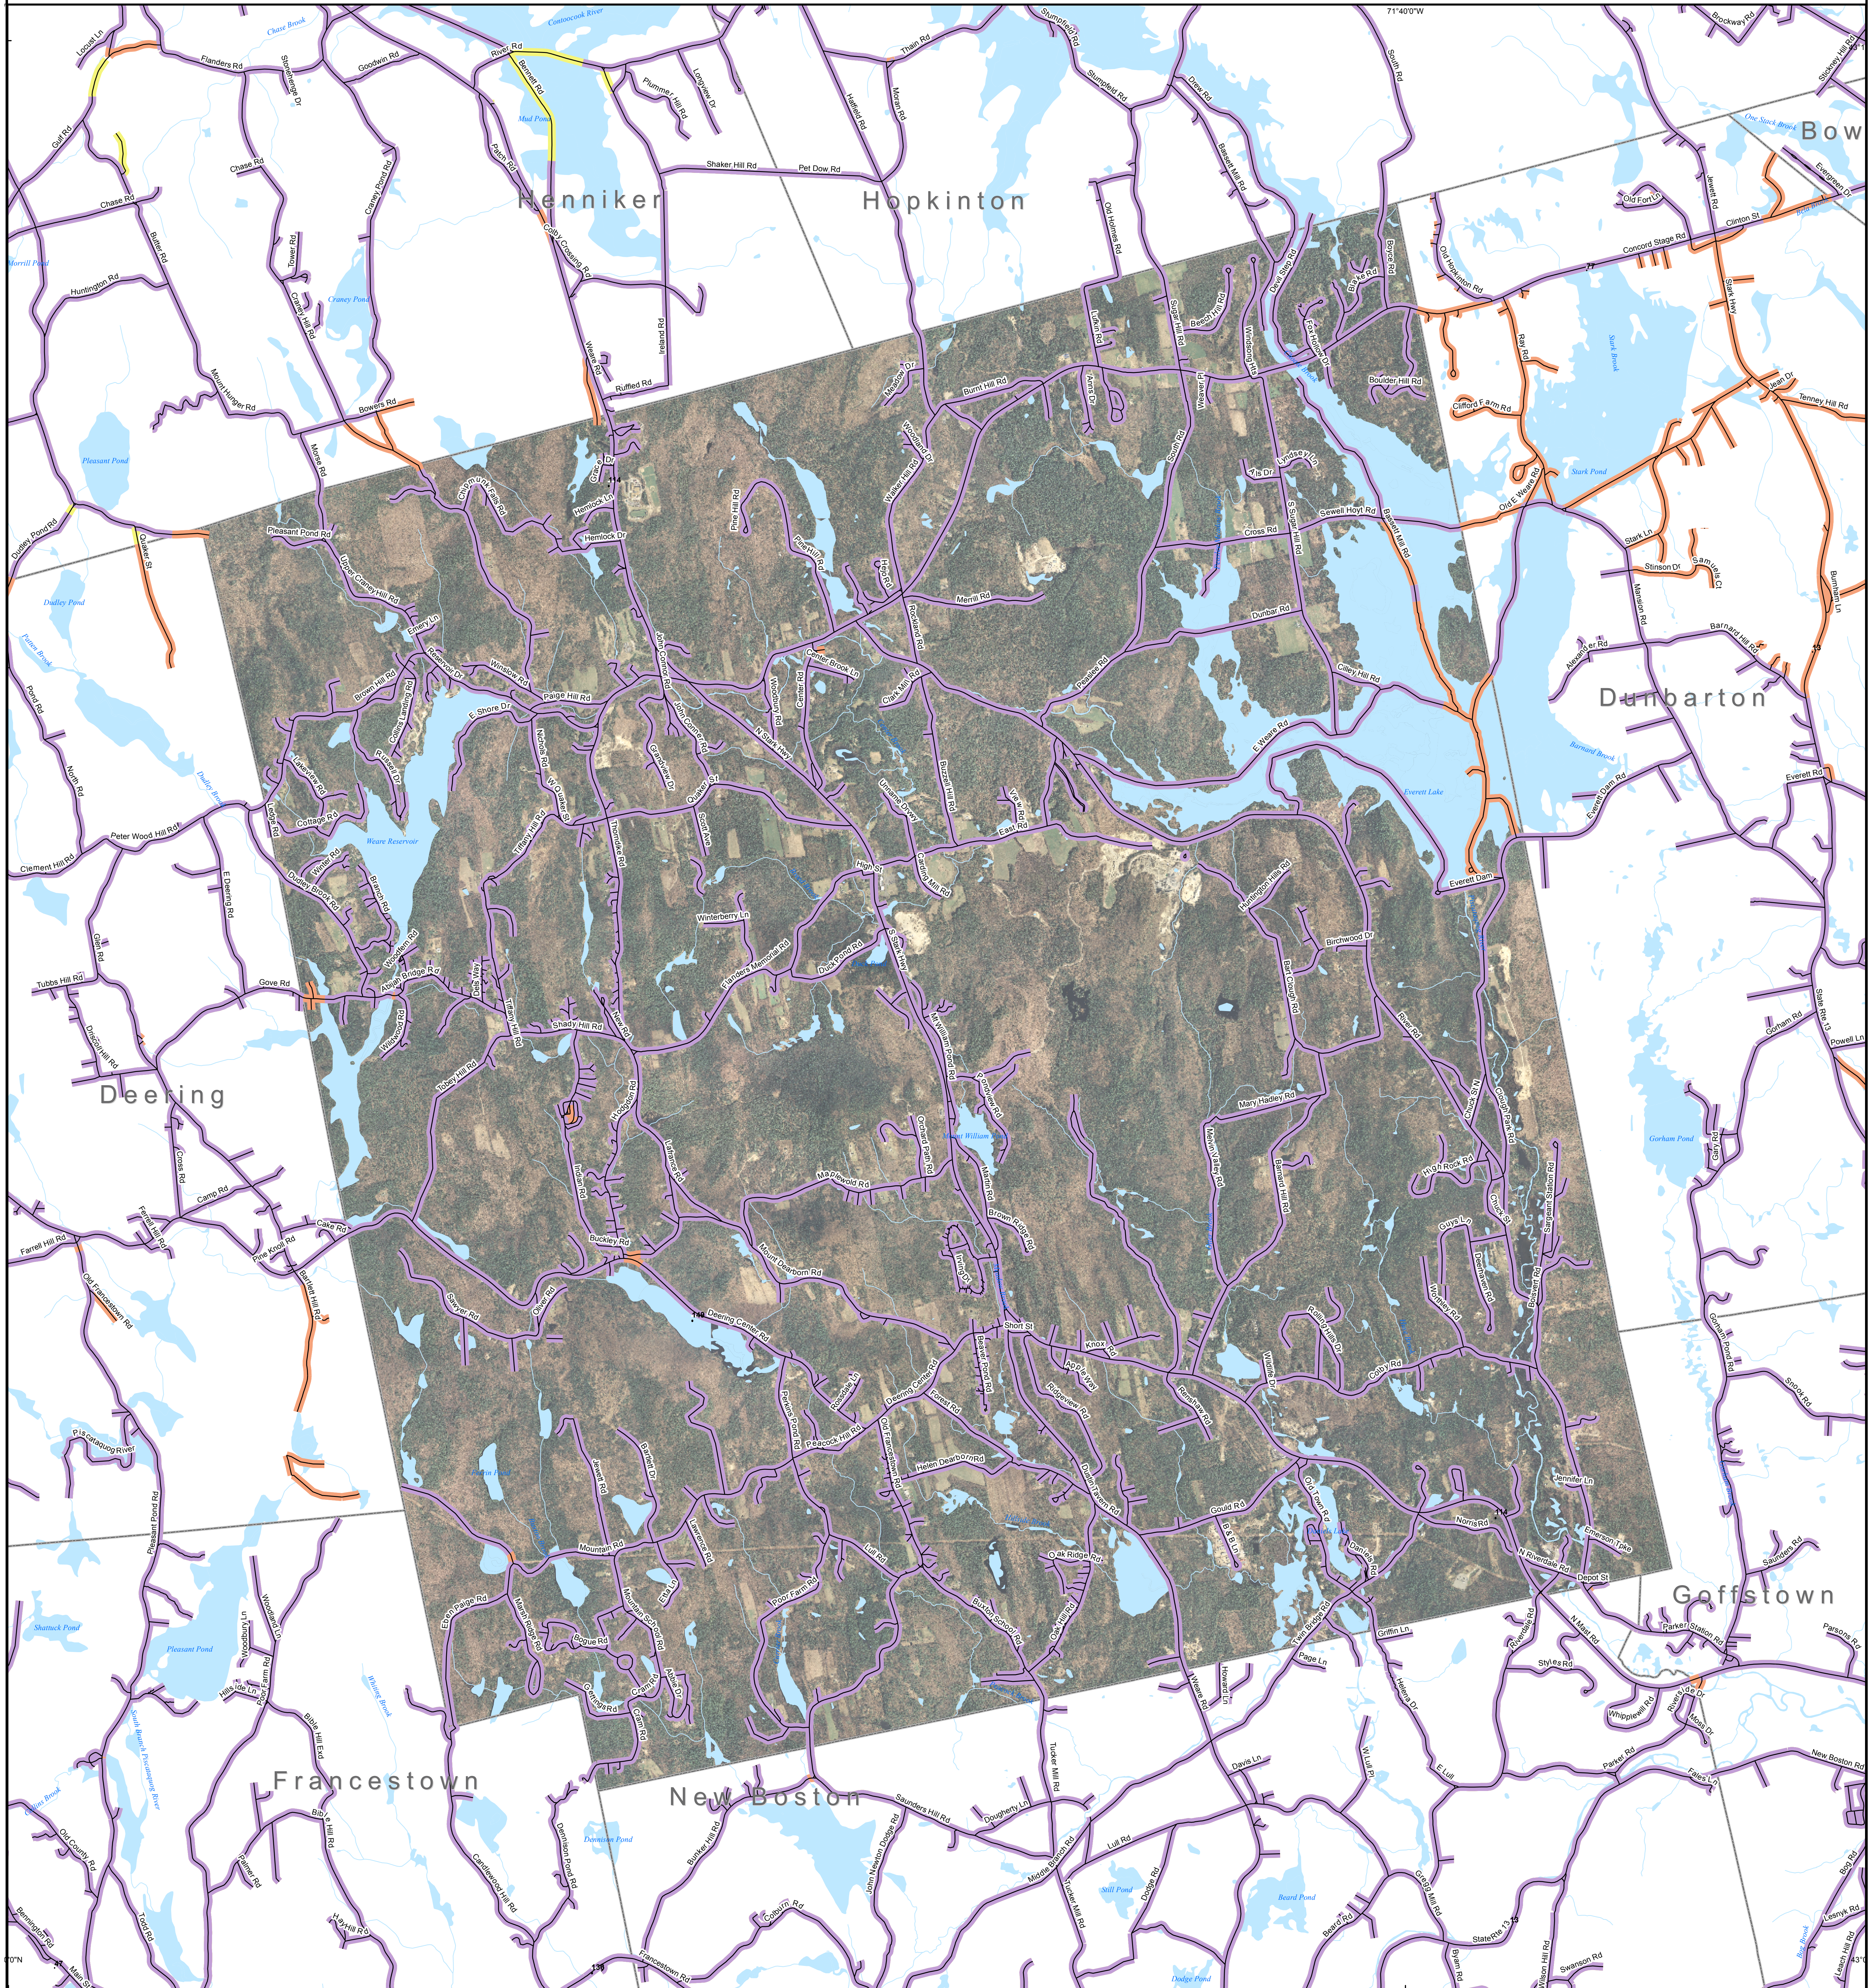

DSL & Cable Broadband Service Availability Town of Weare

MAP REVIEW:

Name:		Email:	
Title:		Phone:	
Organization:		Date:	
Number of changes:			
Comments (please attach separate sheet if needed):			

Map Key

- Roads served by DSL and cable
- Roads served by cable only
- Roads served by DSL only

This map displays broadband access information submitted to the NH Broadband Mapping & Planning Program (NHBMPP) as of March 31, 2013. The map has been generated for the sole purpose of verifying locations of DSL and cable broadband services in each town in New Hampshire.

Broadband is defined as access that is at least **768 kbps downstream** and **200 kbps upstream**.
For more information on this project, please visit the NHBMPP web site at: iwantbroadbandnh.org

Provider Name	Technology
Comcast	Cable
Dunbarton Telephone Company, Inc.	DSL
FairPoint Communications, Inc.	DSL
G4 Communications	DSL
Granite State Telephone	DSL
TDS TELECOM	DSL

Scale: 0 0.1750.35 0.7 1.05 1.4 Miles

North Arrow

Locus Map

NH GRANIT
www.granit.unh.edu

UNIVERSITY of NEW HAMPSHIRE
www.unh.edu