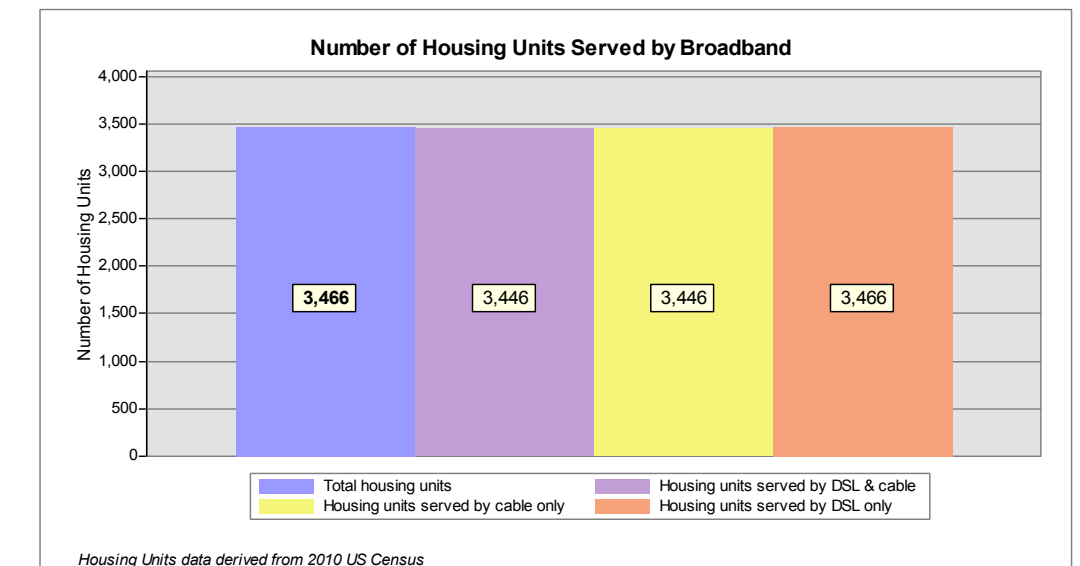

Broadband is defined as access that is at least **768 kbps downstream** and **200 kbps upstream**.
 For more information on this project, please visit the NHBMPP web site at: iwantbroadbandnh.org

Provider Name	Technology
Comcast	Cable
Dunbarton Telephone Company, Inc.	DSL
FairPoint Communications, Inc.	DSL
G4 Communications	DSL
Granite State Telephone	DSL
TDS TELECOM	DSL