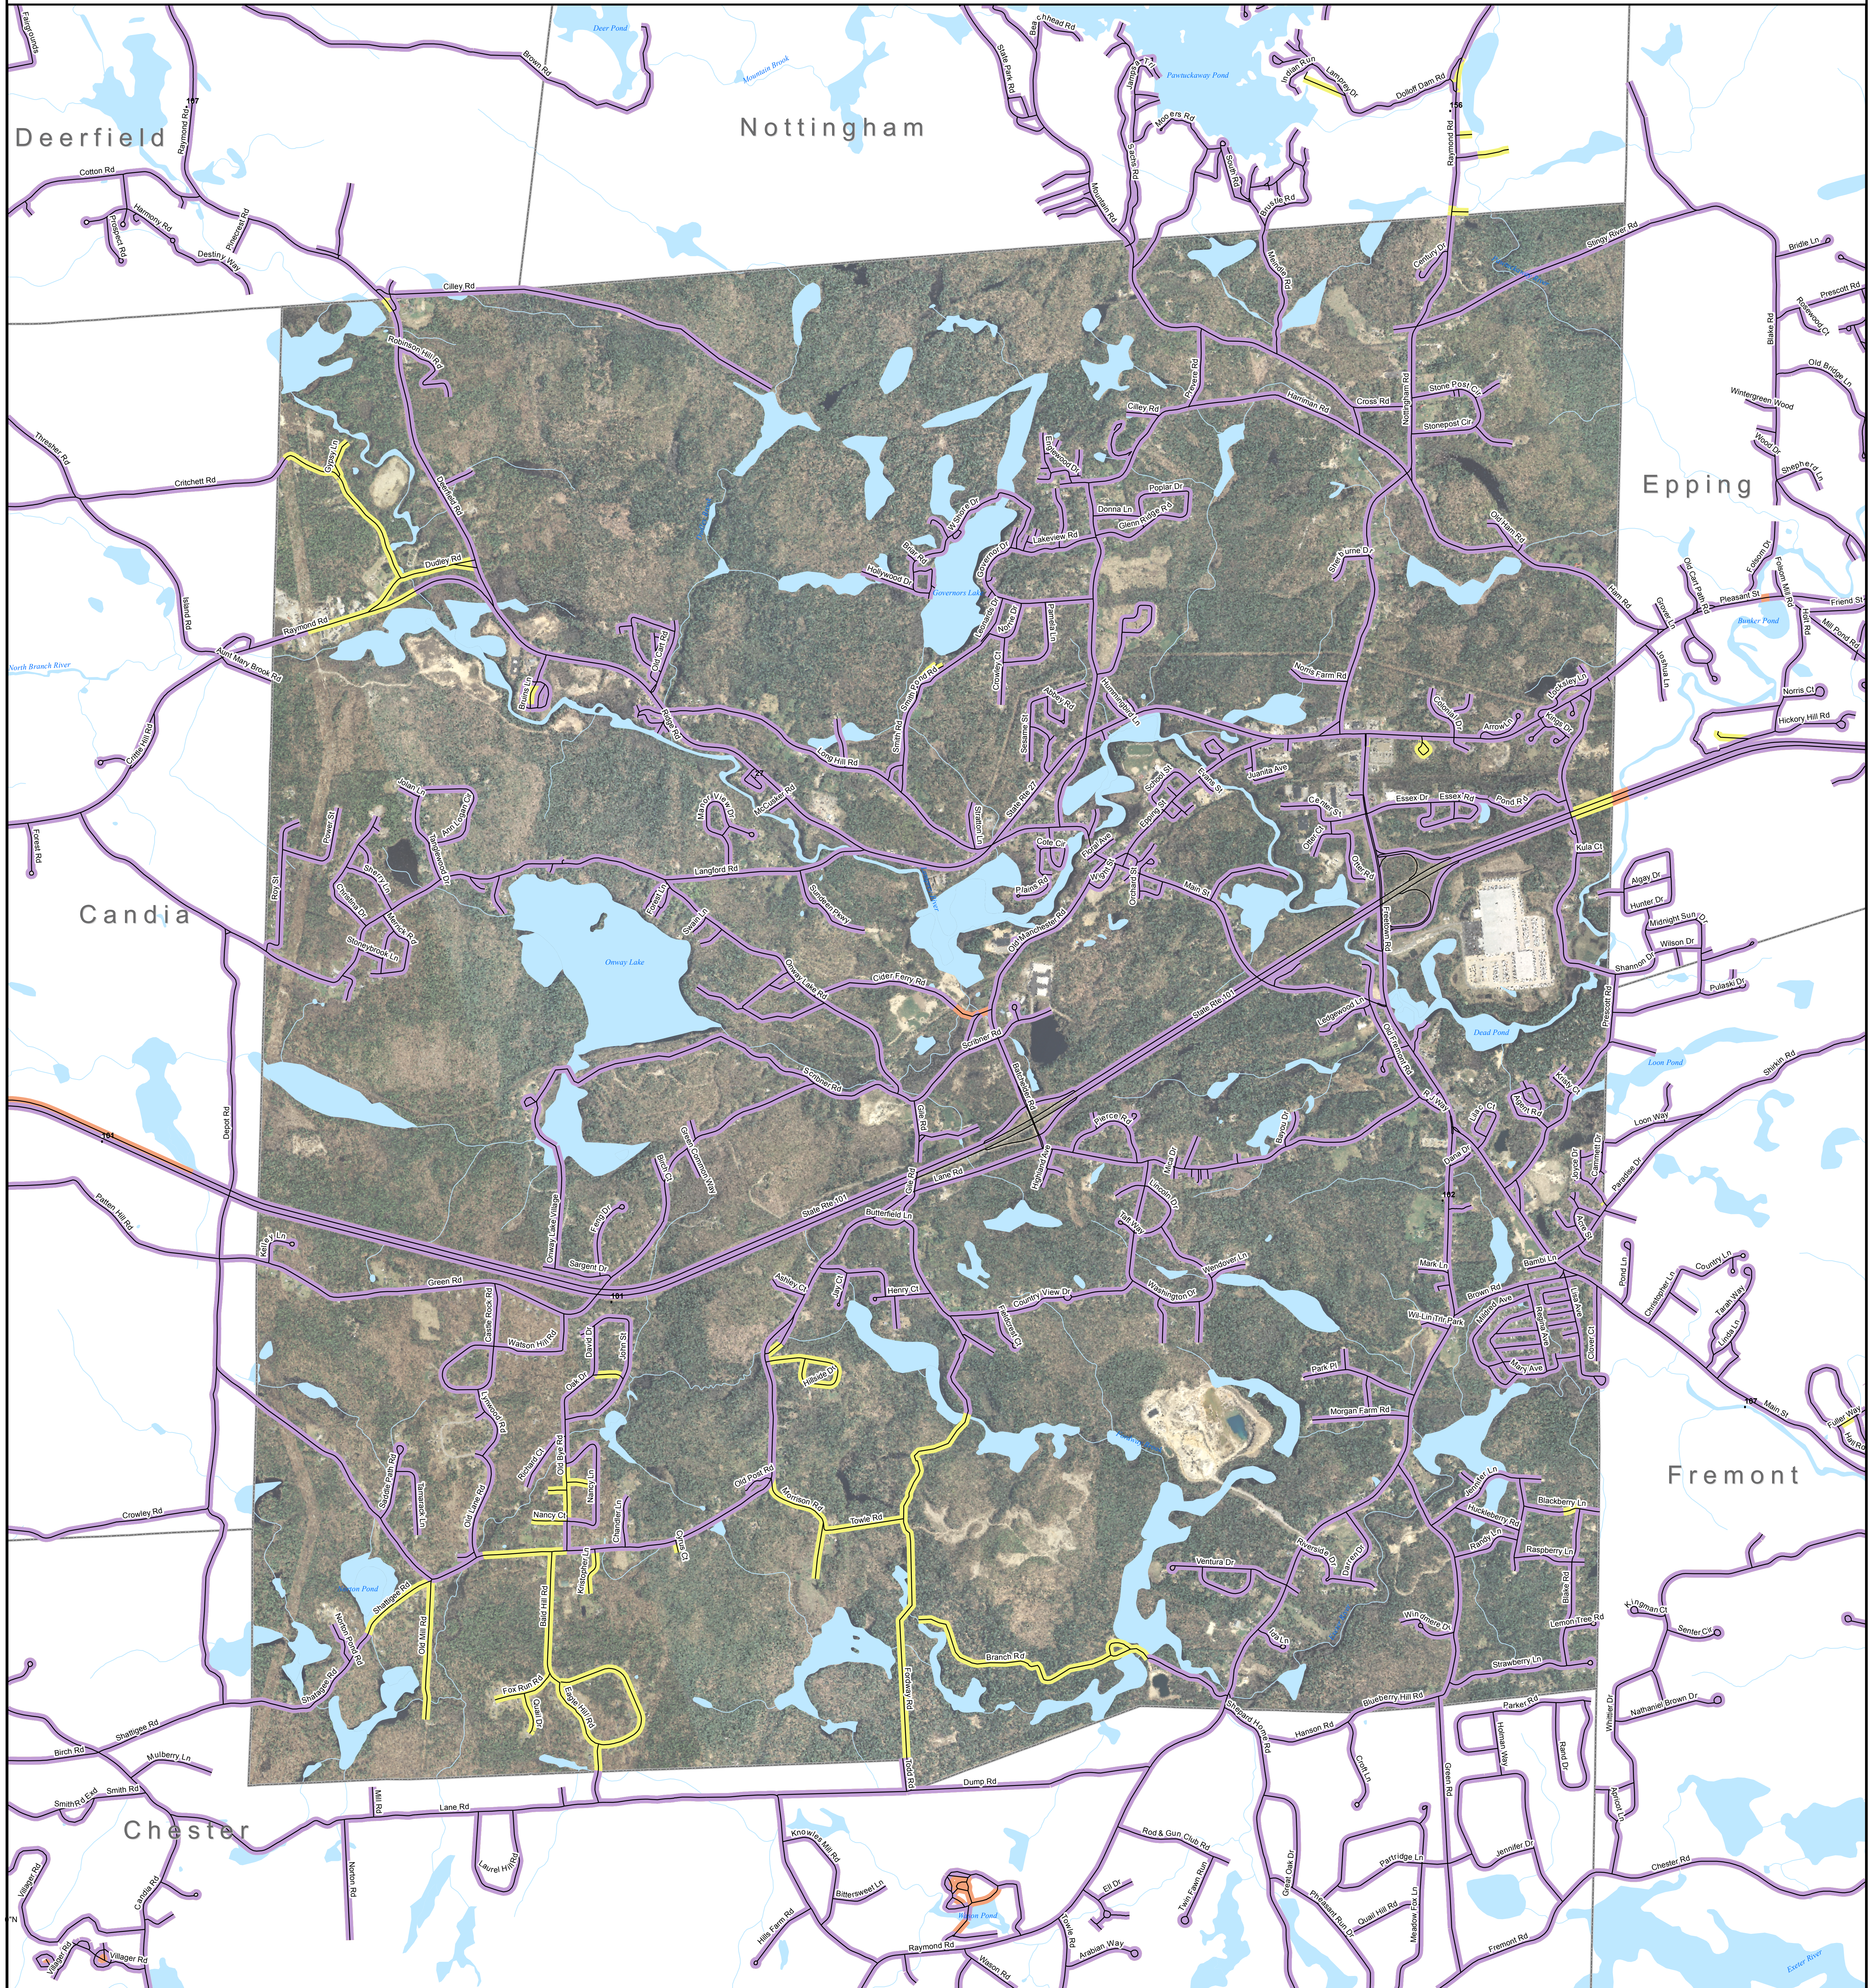

DSL & Cable Broadband Service Availability Town of Raymond

MAP REVIEW:

Name:		Email:	
Title:		Phone:	
Organization:		Date:	
Number of changes:			
Comments (please attach separate sheet if needed):			

Map Key

- Roads served by DSL and cable
- Roads served by cable only
- Roads served by DSL only

This map displays broadband access information submitted to the NH Broadband Mapping & Planning Program (NHBMP) as of March 31, 2013. The map has been generated for the sole purpose of verifying locations of DSL and cable broadband services in each town in New Hampshire.

UNIVERSITY of NEW HAMPSHIRE www.unh.edu

Locus Map