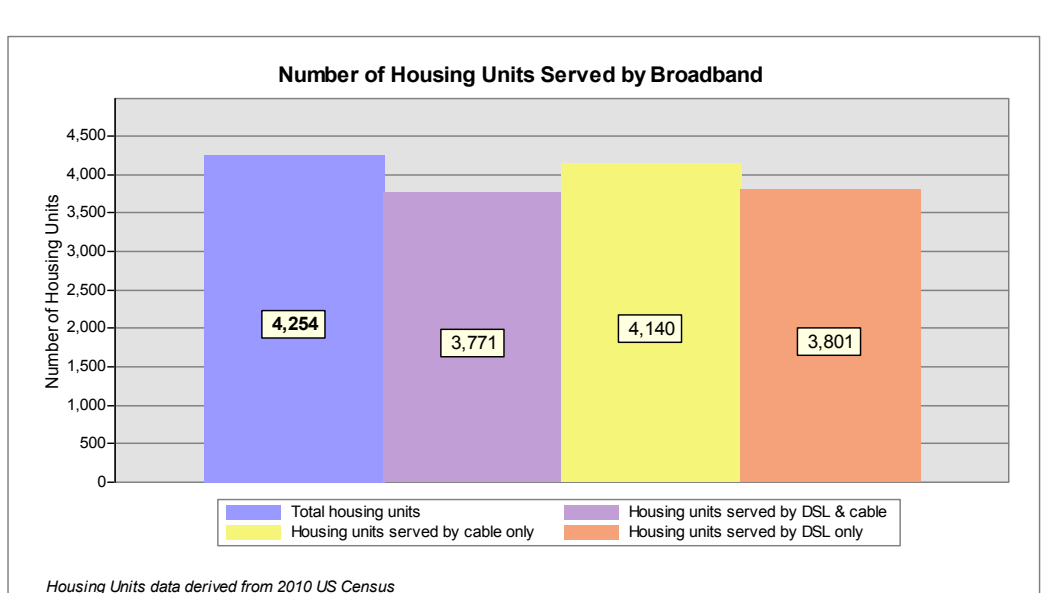

Broadband is defined as access that is at least **768 kbps downstream** and **200 kbps upstream**.

For more information on this project, please visit the NHBMP web site at: iwantbroadbandnh.org

Provider Name