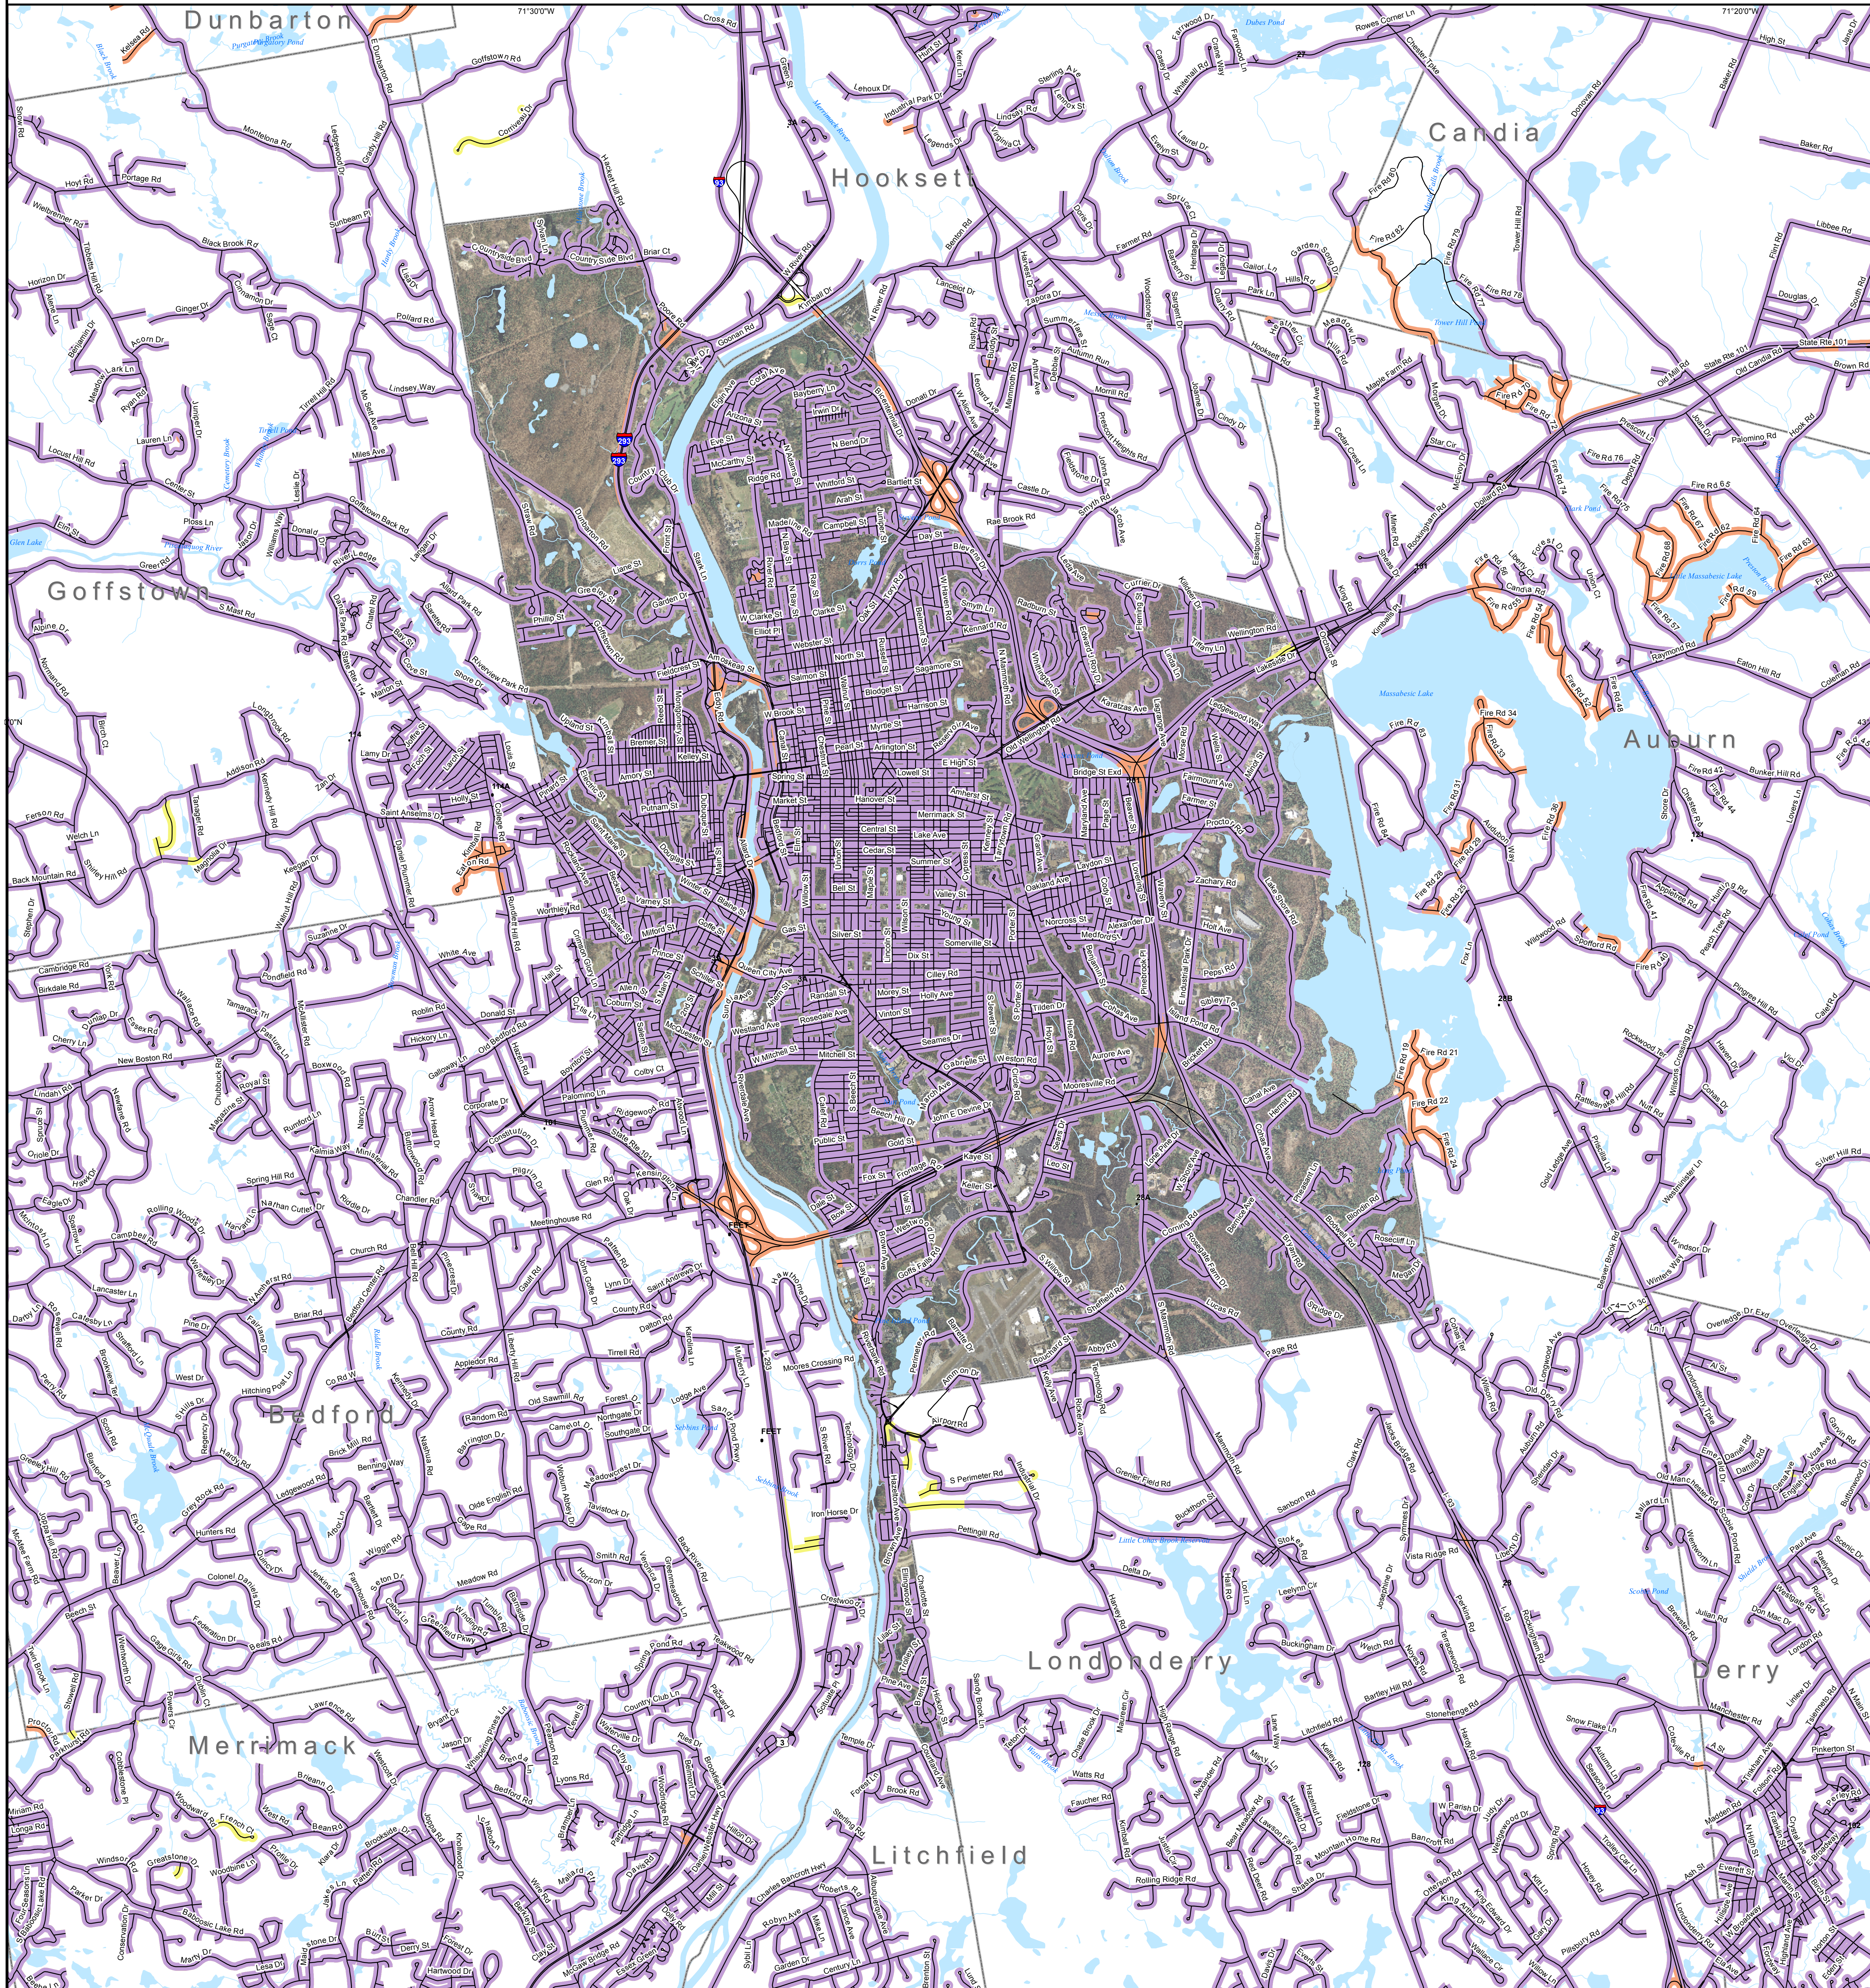

Map Key

- Roads served by DSL and cable
- Roads served by cable only
- Roads served by DSL only

This map displays broadband access information submitted to the NH Broadband Mapping & Planning Program (NHBMP) as of March 31, 2013. The map has been generated for the sole purpose of verifying locations of DSL and cable broadband services in each town in New Hampshire.