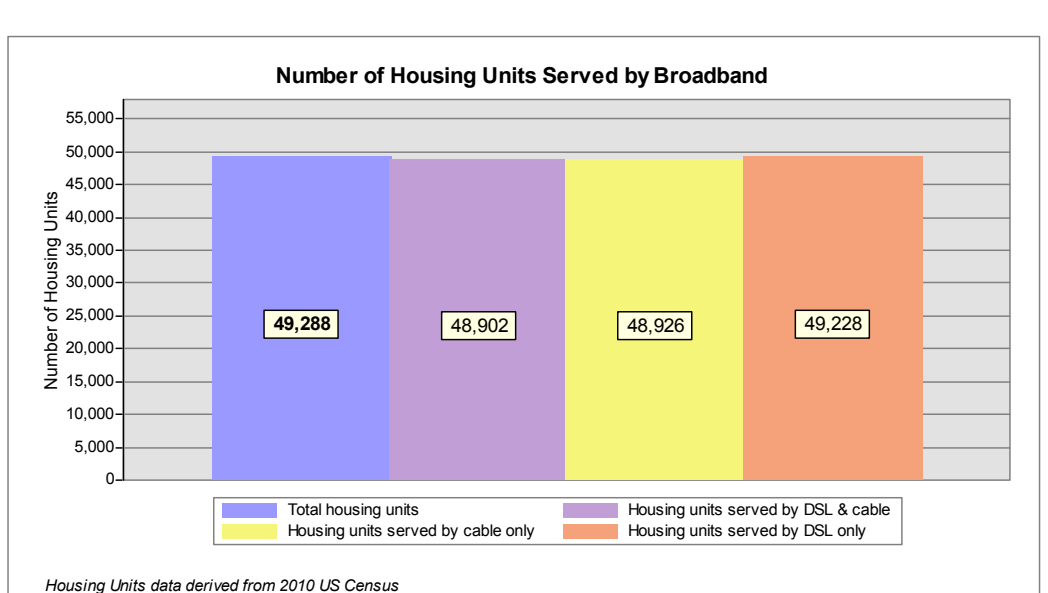

Broadband is defined as access that is at least **768 kbps downstream** and **200 kbps upstream**.

For more information on this project, please visit the NHBMP web site at: www.iwantbroadbandnh.org

- Provider Name**
- Biddeford Internet Corporation
 - Comcast
 - Dunbarton Telephone Company, Inc.
 - FairPoint Communications, Inc.
 - G4 Communications
 - Granite State Telephone
 - MegaPath Corporation
 - OTT Communications