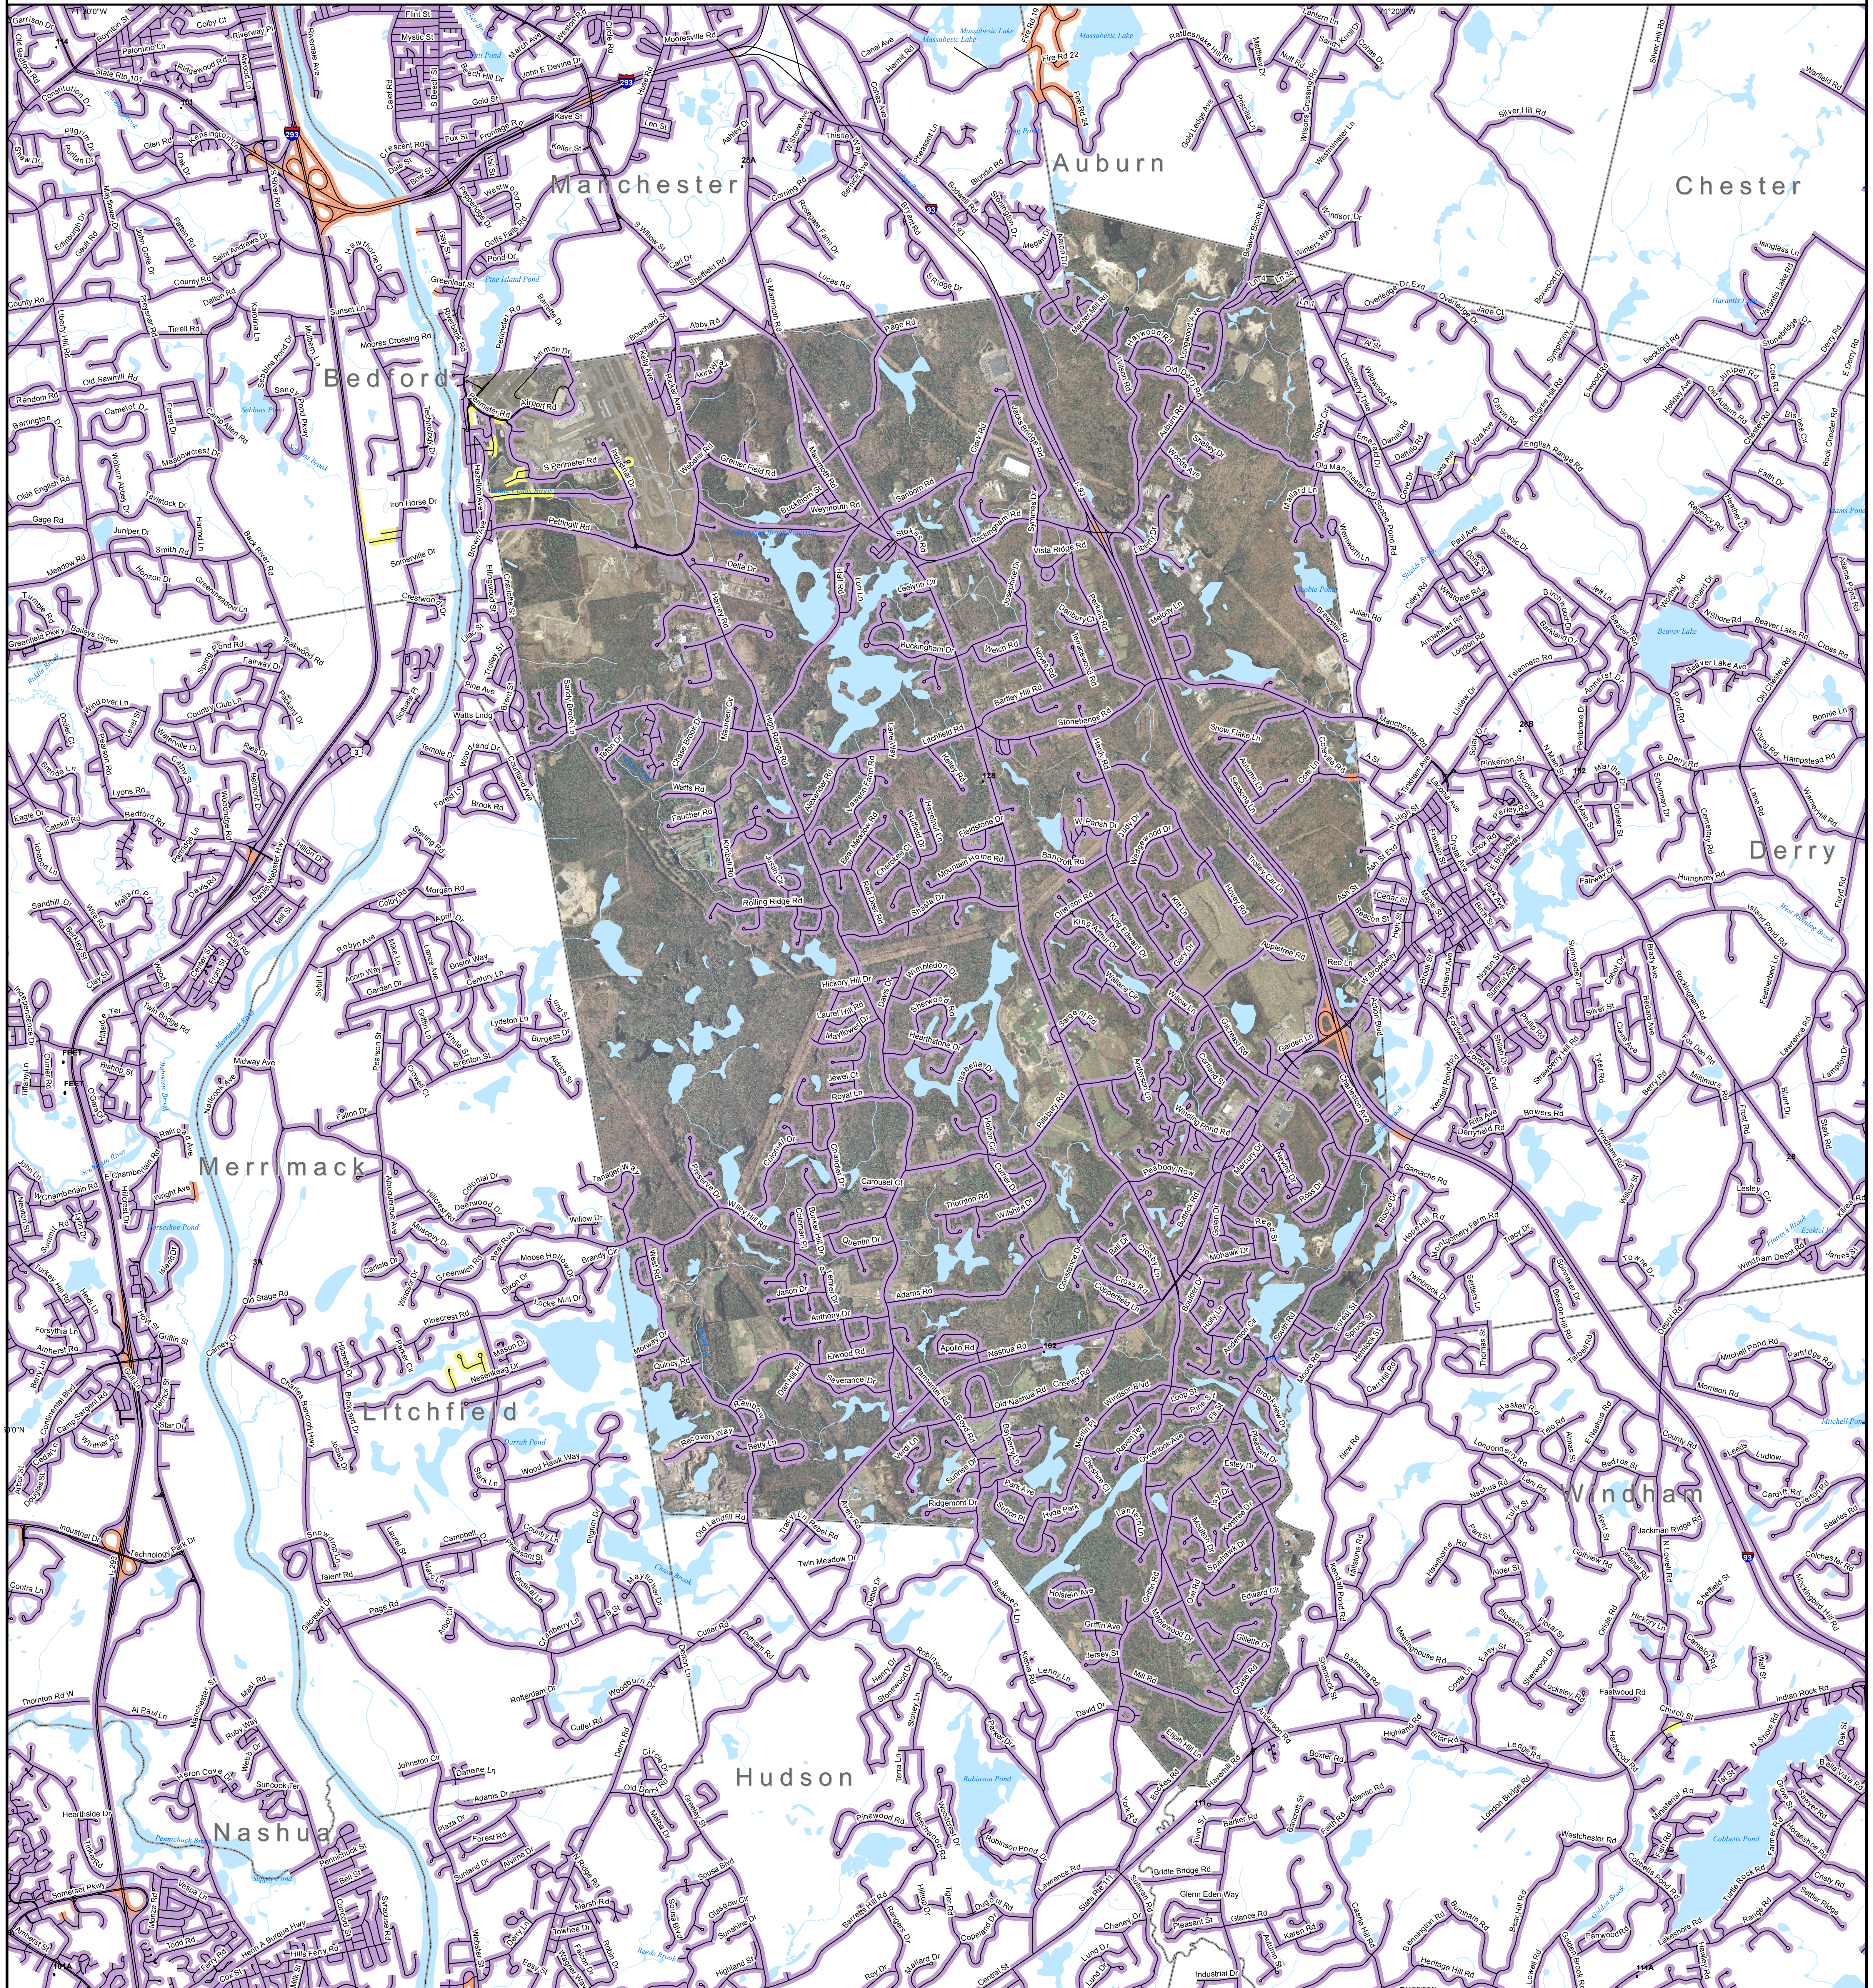

DSL & Cable Broadband Service Availability Town of Londonderry

MAP REVIEW:

Name:		Email:	
Title:		Phone:	
Organization:		Date:	
Number of changes:			
Comments (please attach separate sheet if needed):			

Map Key

- Roads served by DSL and cable
- Roads served by cable only
- Roads served by DSL only

This map displays broadband access information submitted to the NH Broadband Mapping & Planning Program (NHBMP) as of March 31, 2013. The map has been generated for the sole purpose of verifying locations of DSL and cable broadband services in each town in New Hampshire.

Scale: 0 0.1750.35 0.7 1.05 1.4 Miles

North Arrow

Locus Map

www.granit.unh.edu

UNIVERSITY of NEW HAMPSHIRE
www.unh.edu