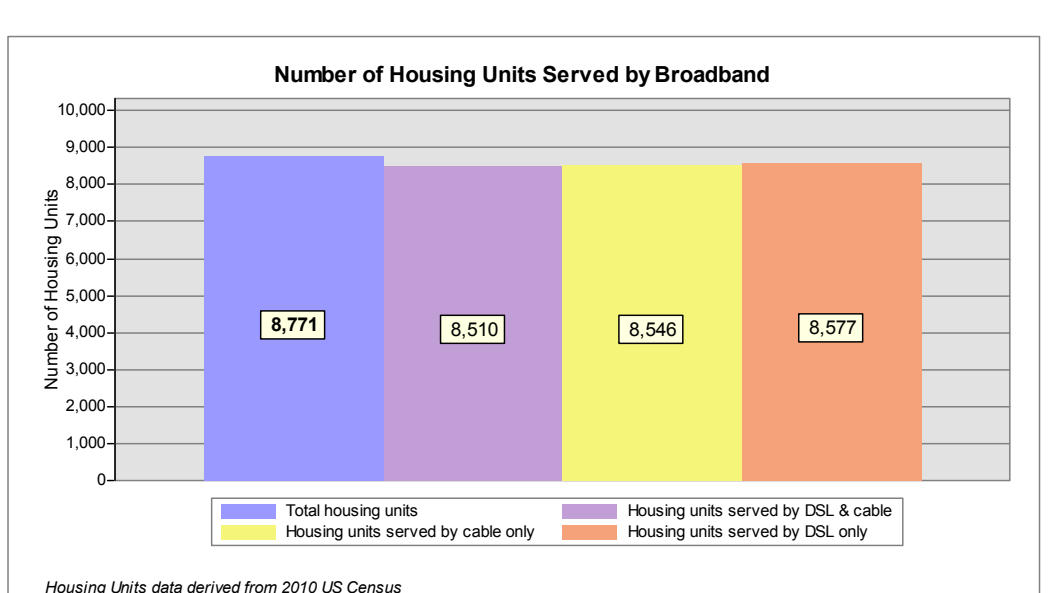

Broadband is defined as access that is at least **768 kbps downstream** and **200 kbps upstream**.

For more information on this project, please visit the NHBMP web site at: www.iwantbroadbandnh.org

Provider Name	Technology
Comcast	Cable
FairPoint Communications, Inc.	DSL
G4 Communications	DSL
Granite State Telephone	DSL
MegaPath Corporation	DSL