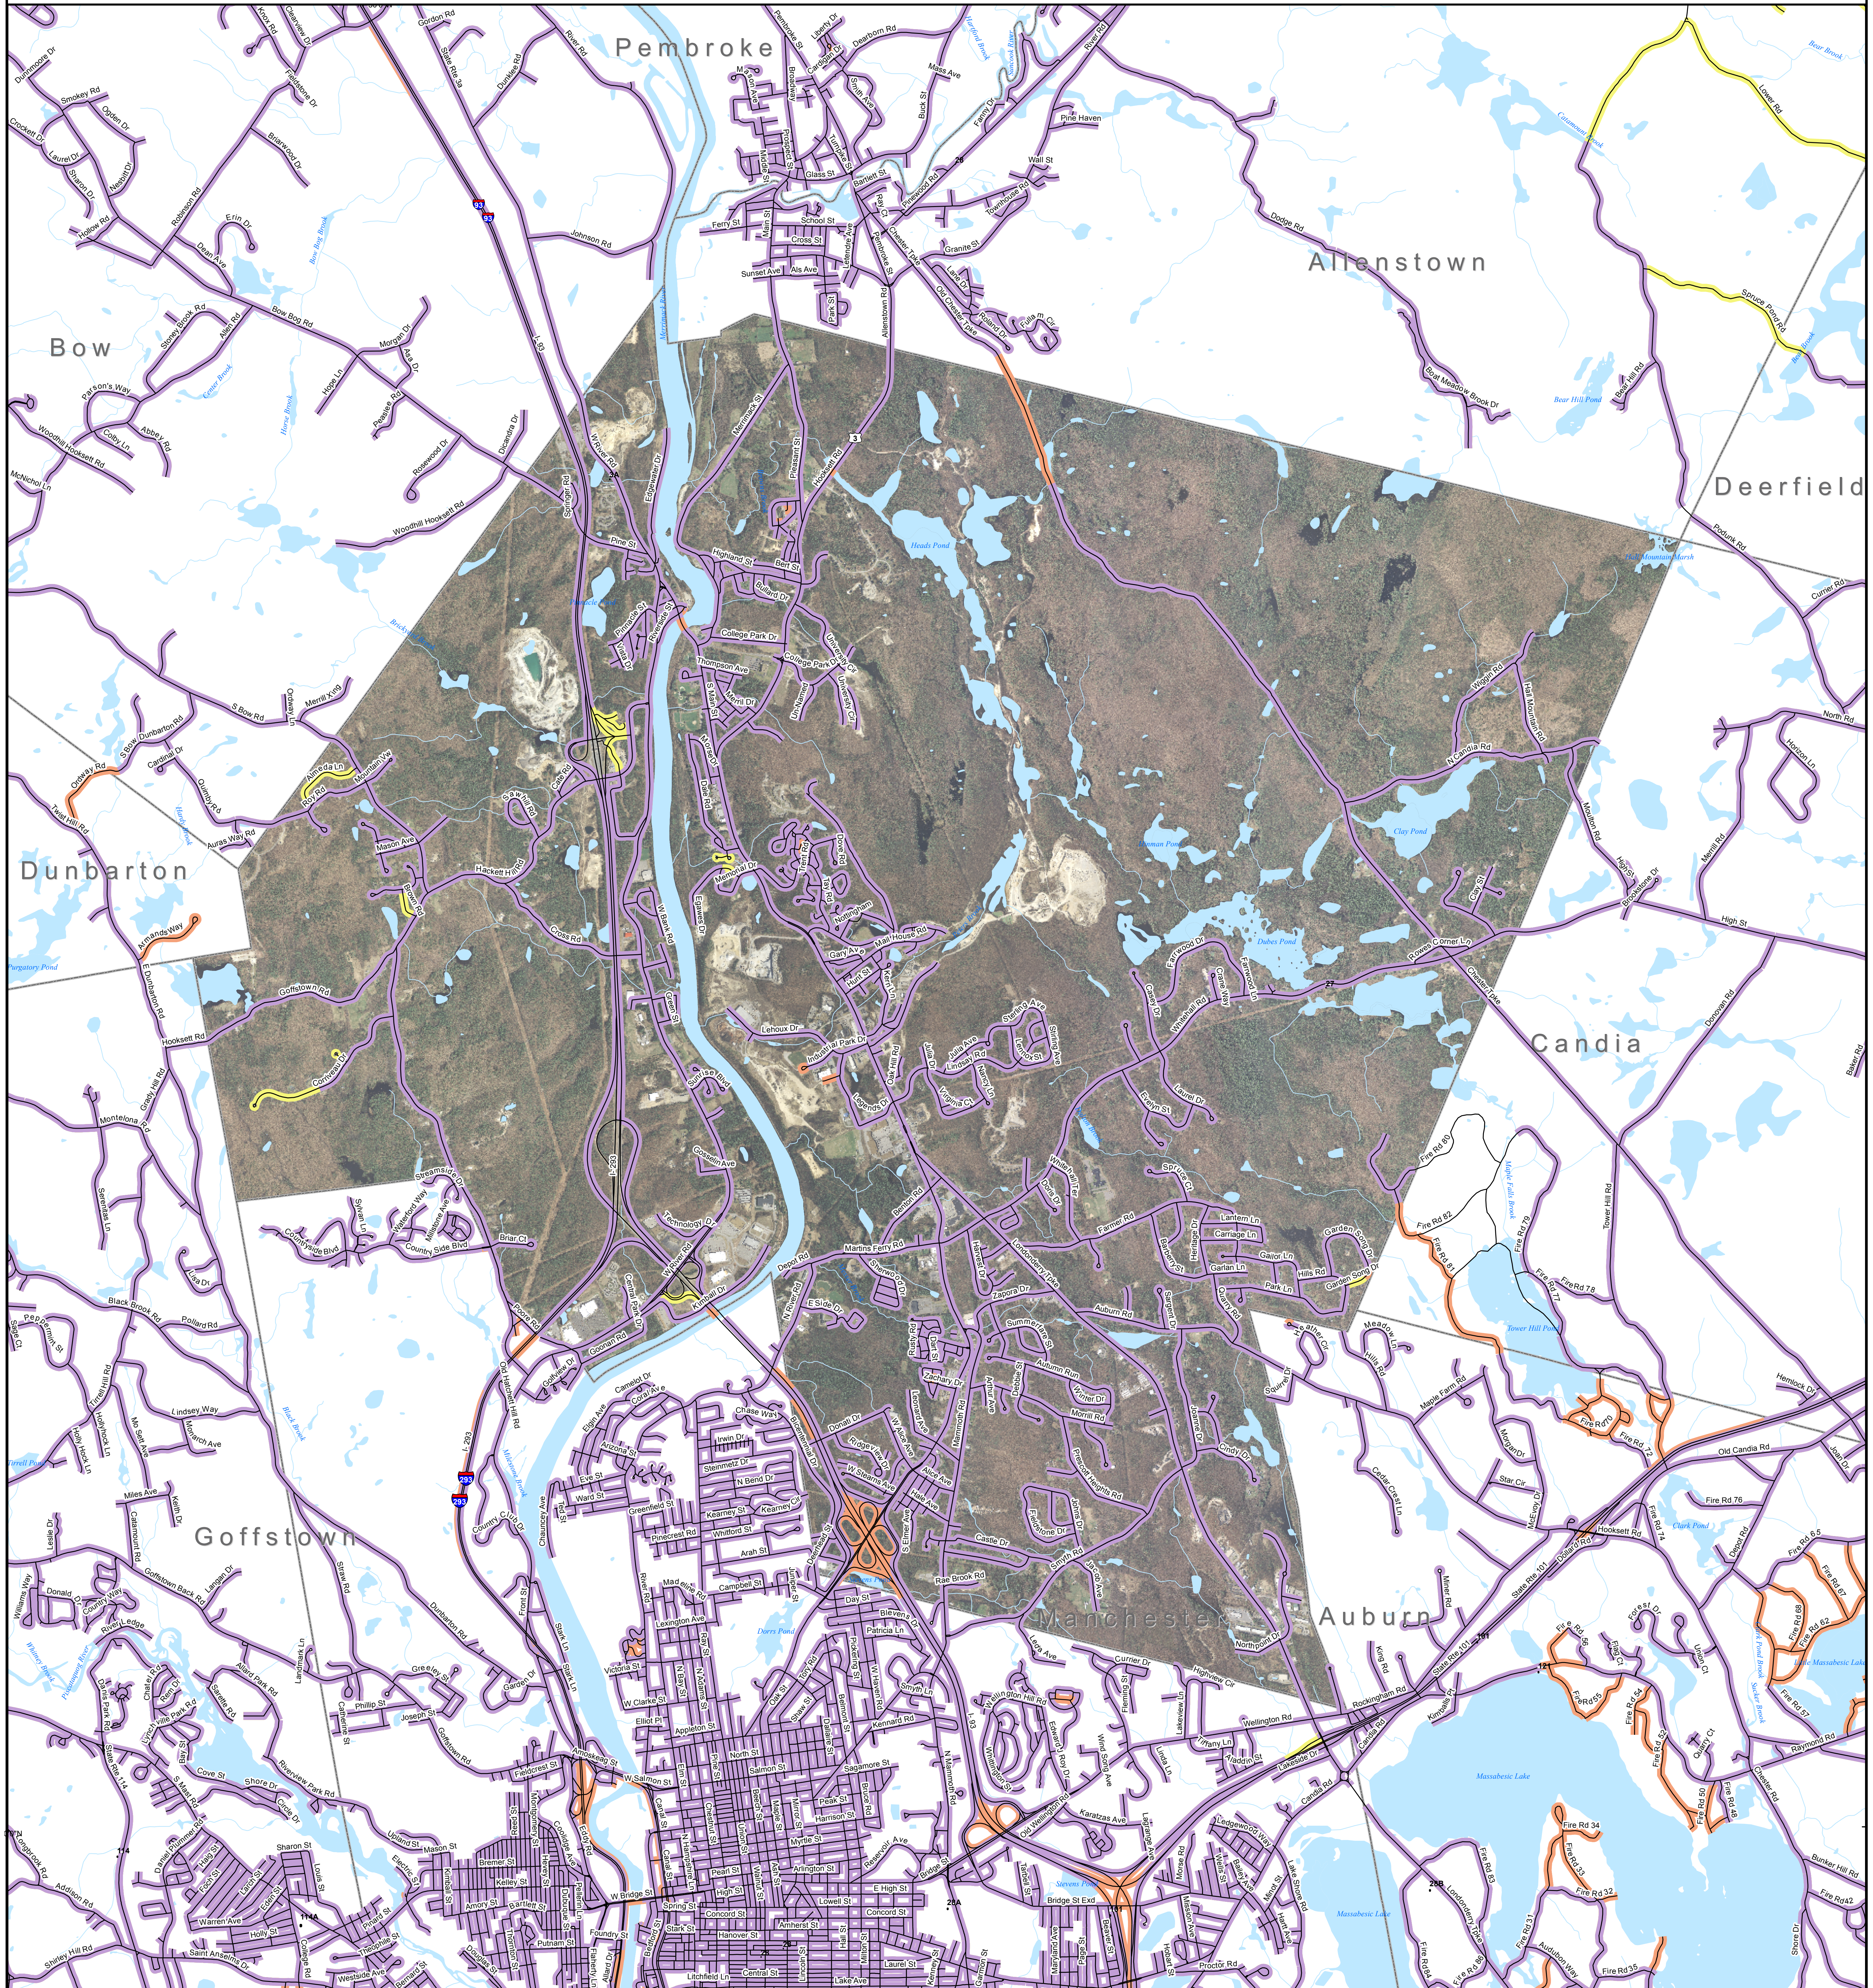

# DSL & Cable Broadband Service Availability Town of Hooksett

<b>MAP REVIEW:</b>		Name:		Email:	
Title:		Phone:		Date:	
Organization:		Number of changes:			
Comments (please attach separate sheet if needed):					

**Map Key**  
 Purple Roads served by DSL and cable  
 Yellow Roads served by cable only  
 Orange Roads served by DSL only

This map displays broadband access information submitted to the NH Broadband Mapping & Planning Program (NHBMP) as of March 31, 2013. The map has been generated for the sole purpose of verifying locations of DSL and cable broadband services in each town in New Hampshire.