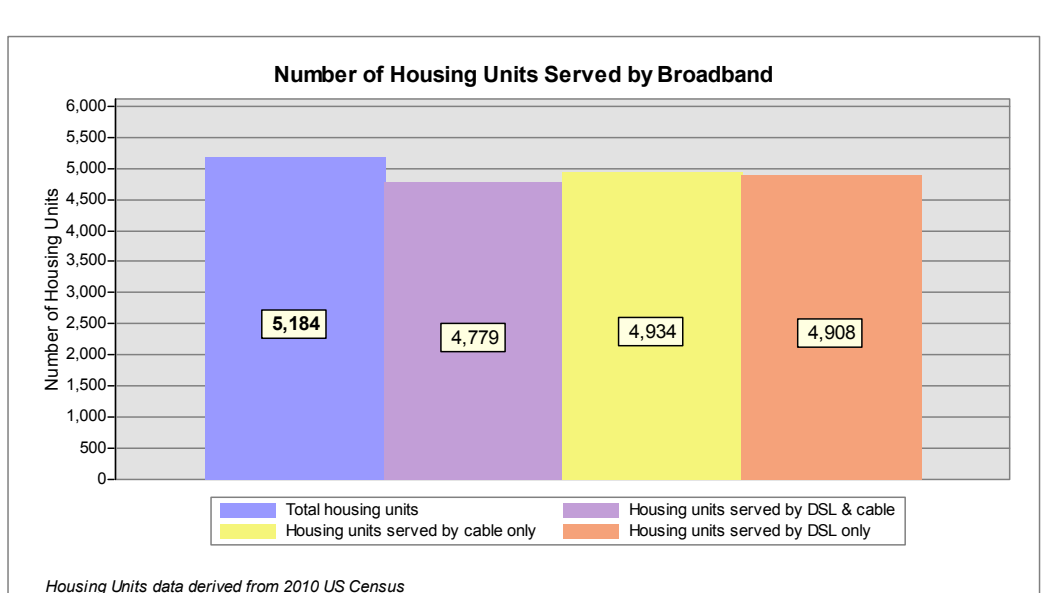

Broadband is defined as access that is at least **768 kbps downstream** and **200 kbps upstream**.  
 For more information on this project, please visit the NHBMP web site at: [iwantbroadbandnh.org](http://iwantbroadbandnh.org)