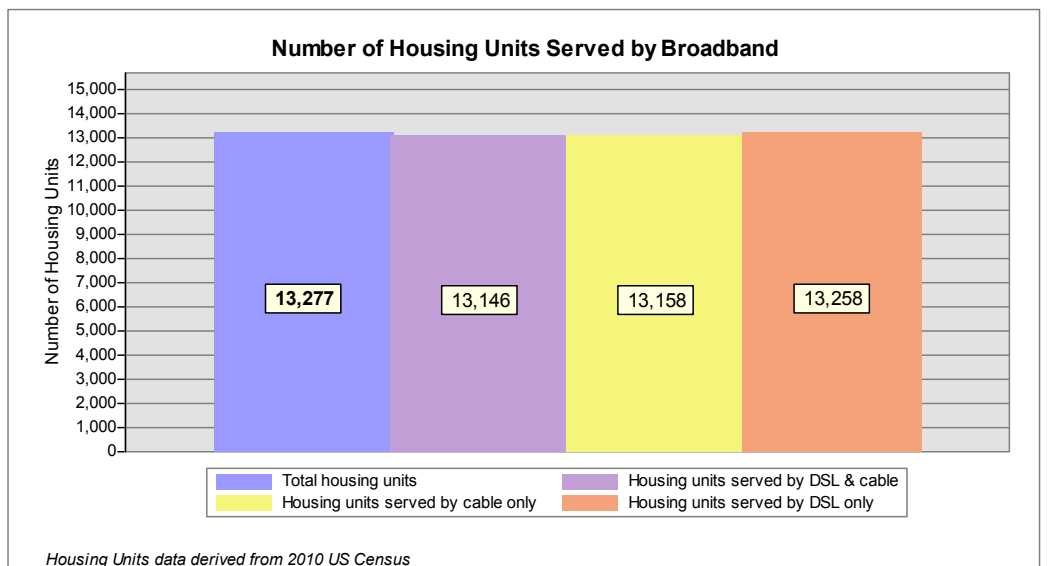

Provider Name

- Biddeford Internet Corporation
- Comcast
- FairPoint Communications, Inc.
- G4 Communications
- Granite State Telephone
- MegaPath Corporation

Technology

- DSL
- Cable
- DSL
- DSL
- DSL
- DSL