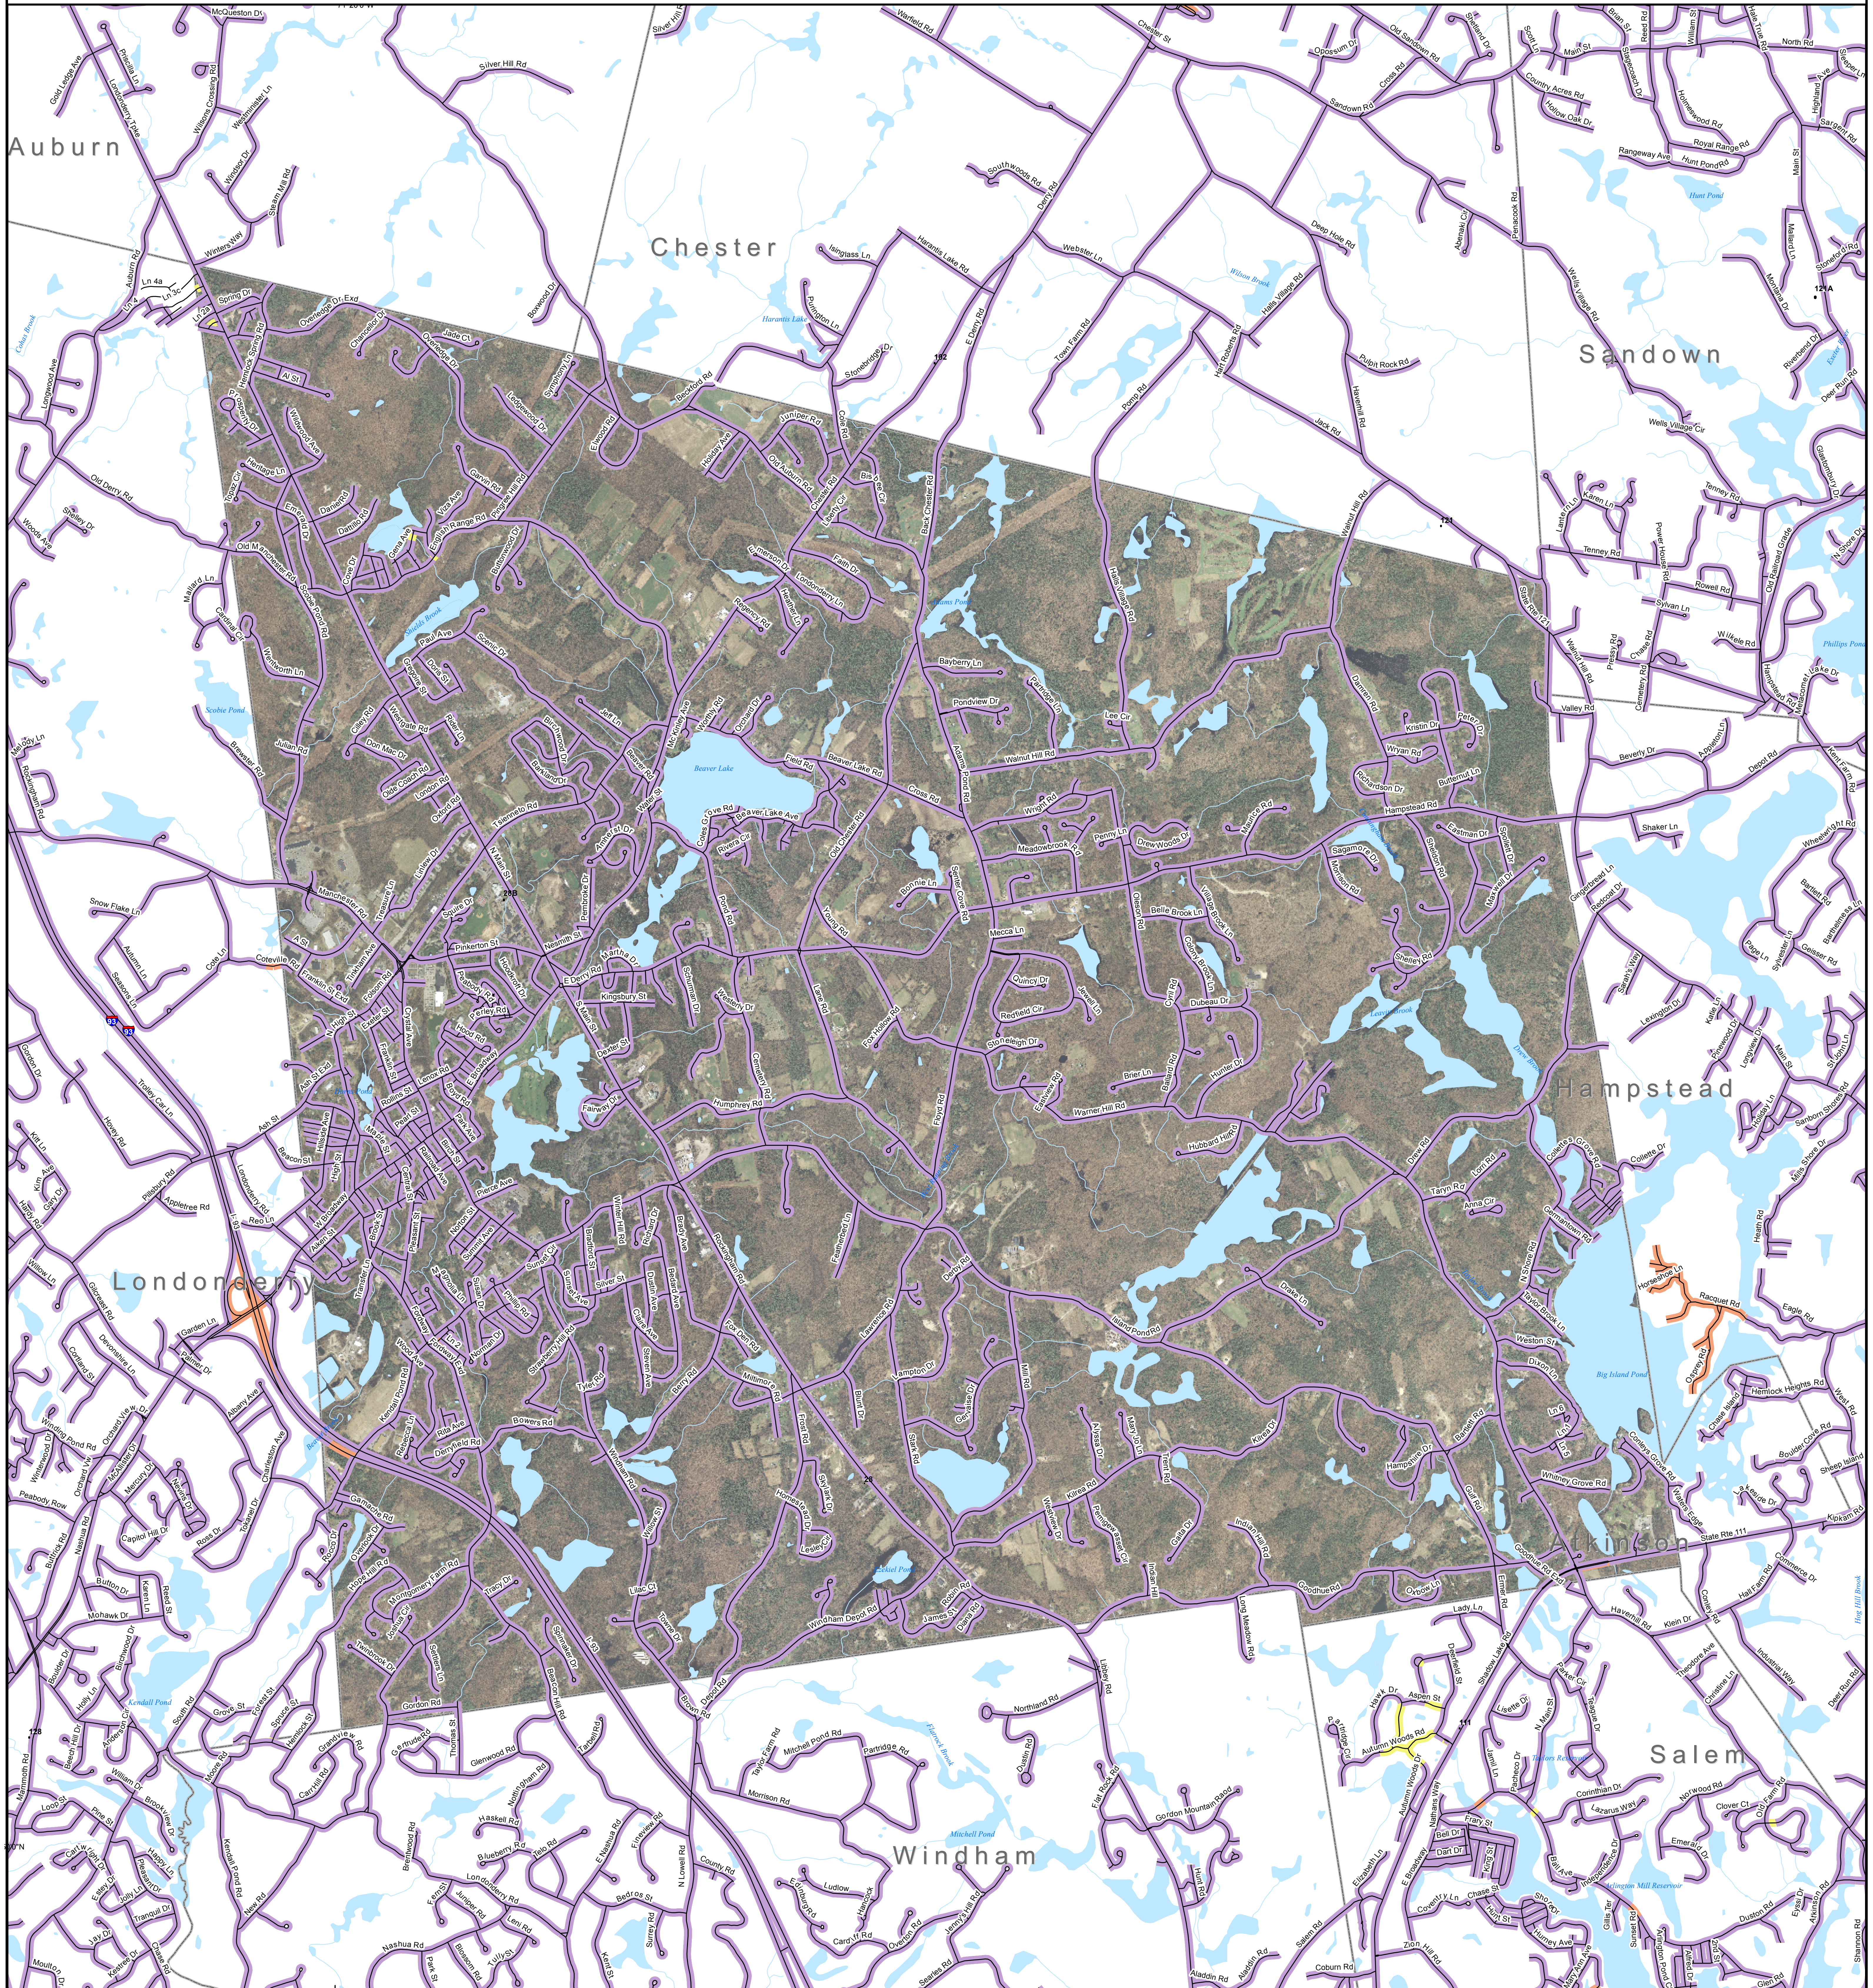

**Map Key**

- Roads served by DSL and cable
- Roads served by cable only
- Roads served by DSL only

This map displays broadband access information submitted to the NH Broadband Mapping & Planning Program (NHBMPP) as of March 31, 2013. The map has been generated for the sole purpose of verifying locations of DSL and cable broadband services in each town in New Hampshire.

Scale: 0 0.125 0.25 0.5 0.75 1 Miles

Logos for NH GRANIT, UNIVERSITY of NEW HAMPSHIRE, and the US Dept. of Commerce.