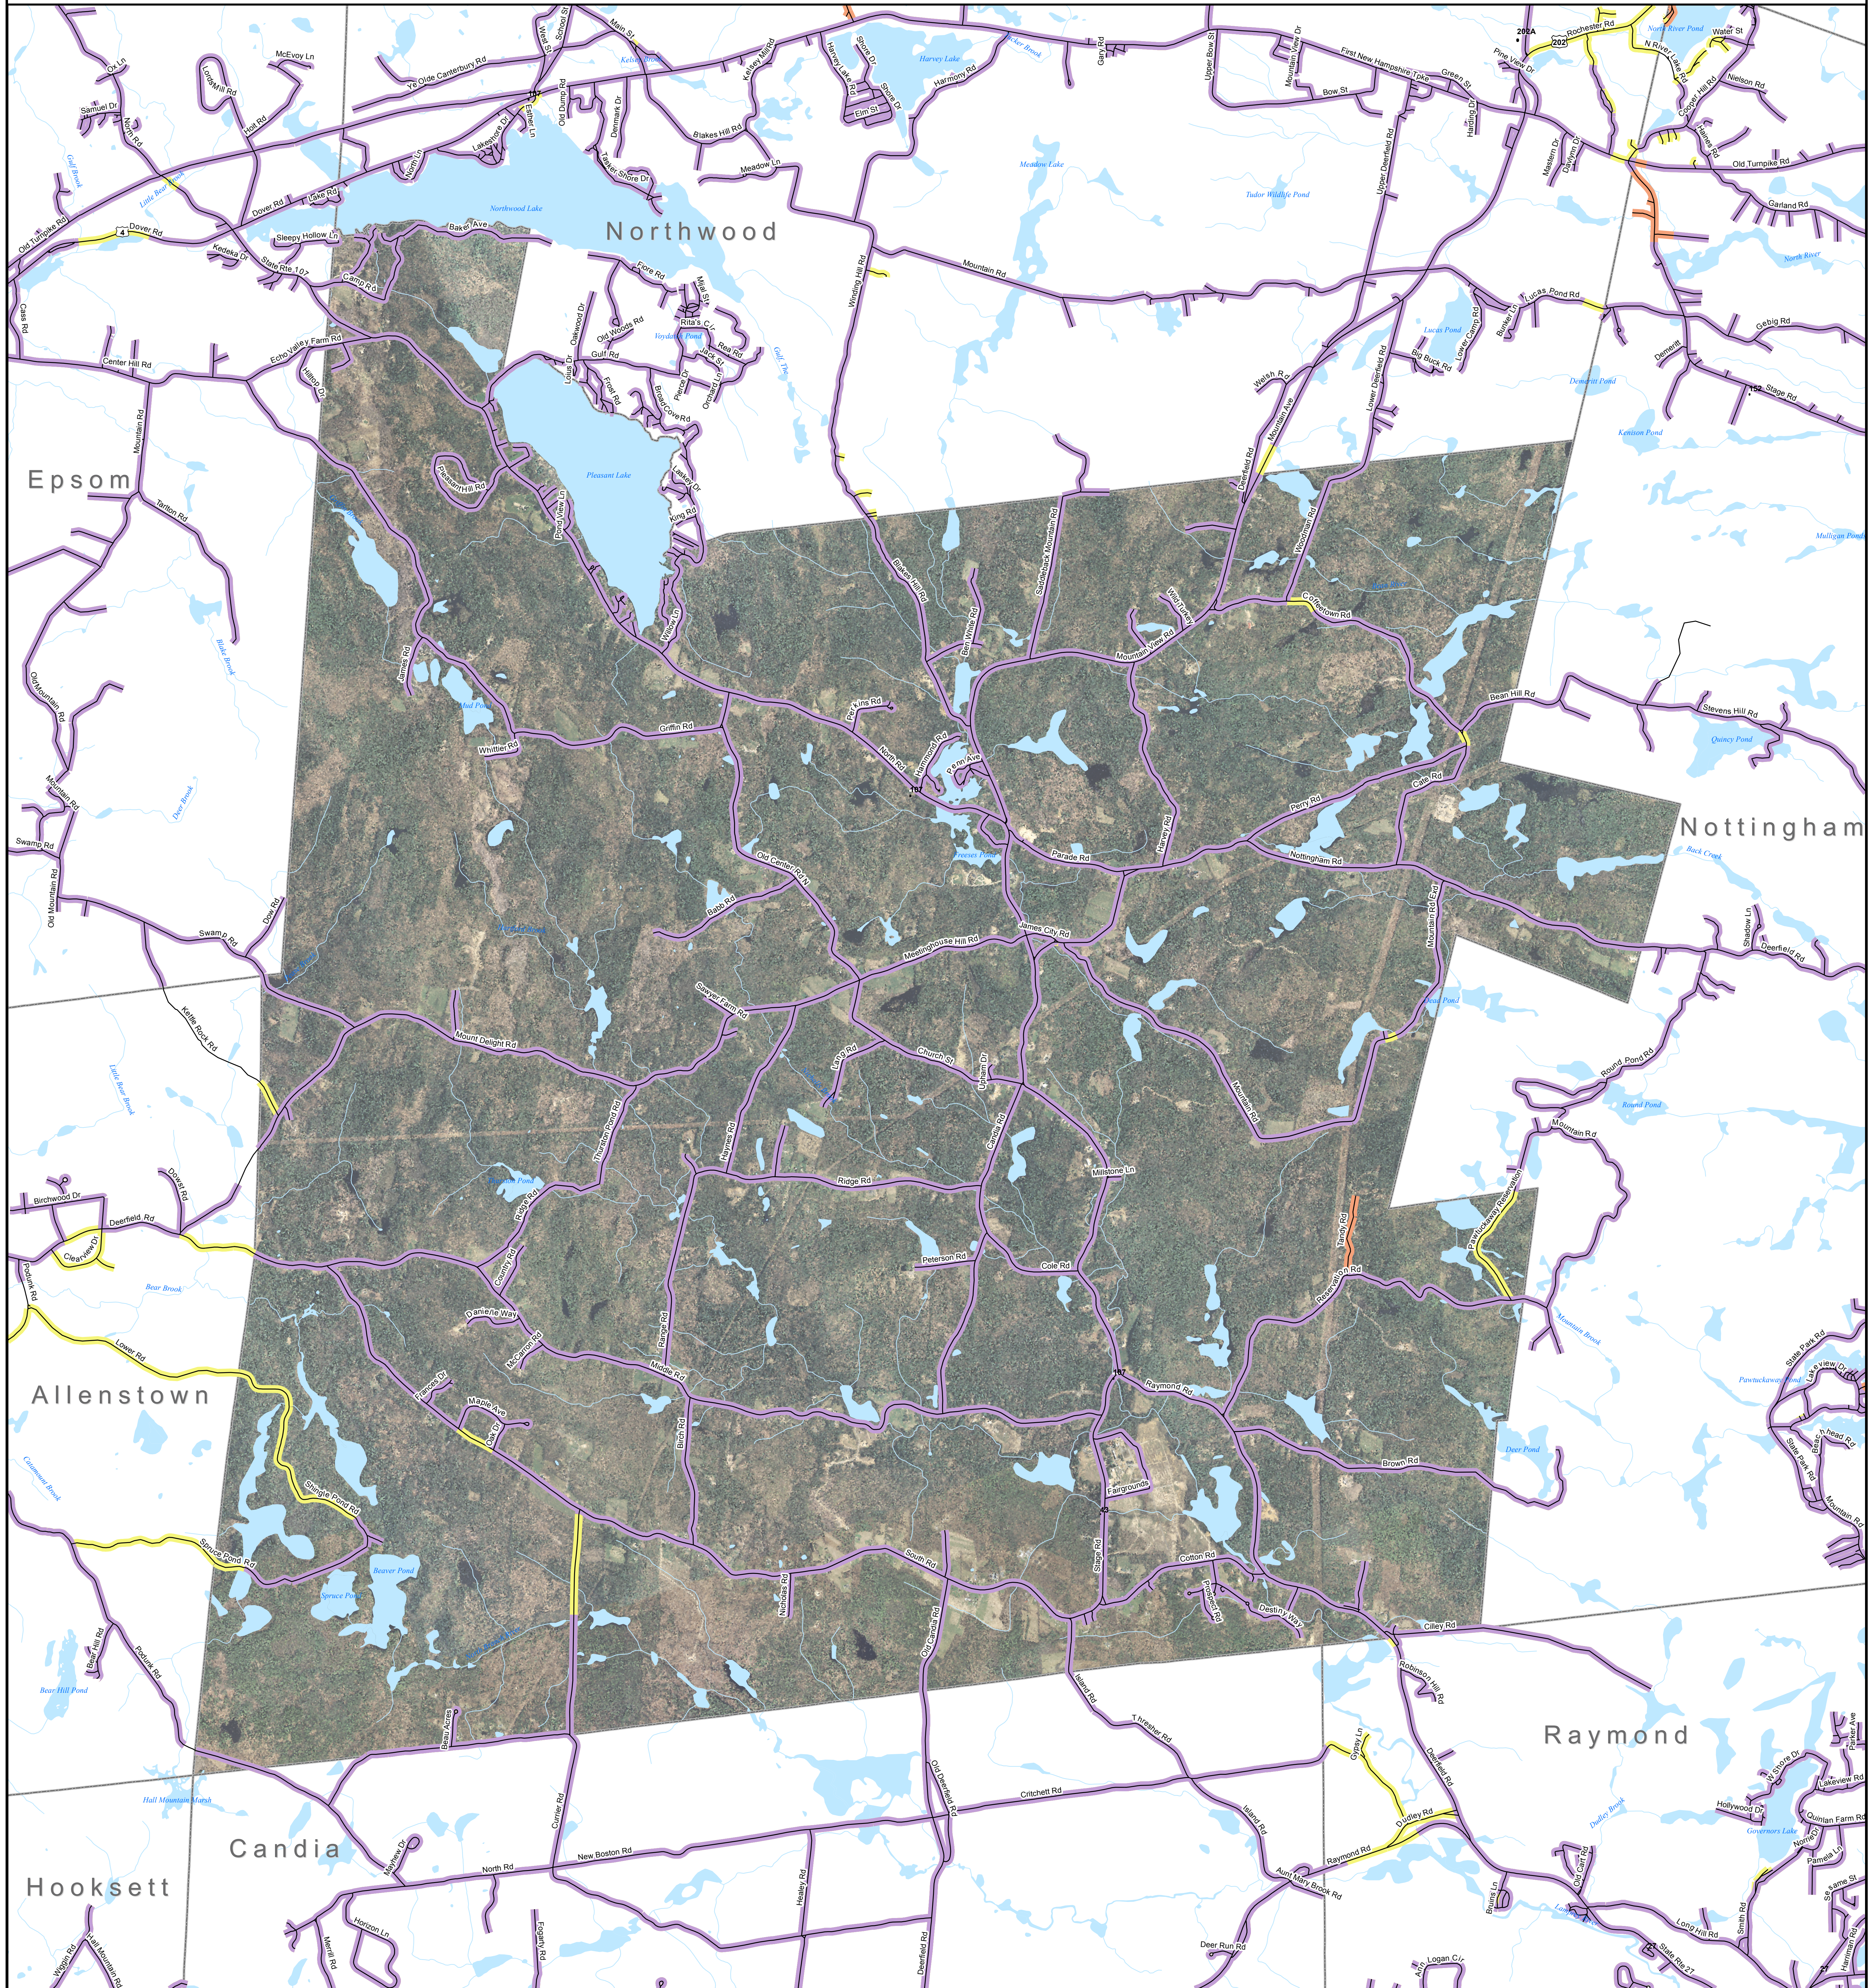

DSL & Cable Broadband Service Availability Town of Deerfield

MAP REVIEW:

Name:		Email:	
Title:		Phone:	
Organization:		Date:	
Number of changes:			
Comments (please attach separate sheet if needed):			

Map Key

- Roads served by DSL and cable
- Roads served by cable only
- Roads served by DSL only

This map displays broadband access information submitted to the NH Broadband Mapping & Planning Program (NHBMP) as of March 31, 2013. The map has been generated for the sole purpose of verifying locations of DSL and cable broadband services in each town in New Hampshire.

Scale: 0 0.15 0.3 0.6 0.9 1.2 Miles

North Arrow

Locus Map

www.granit.unh.edu
www.unh.edu