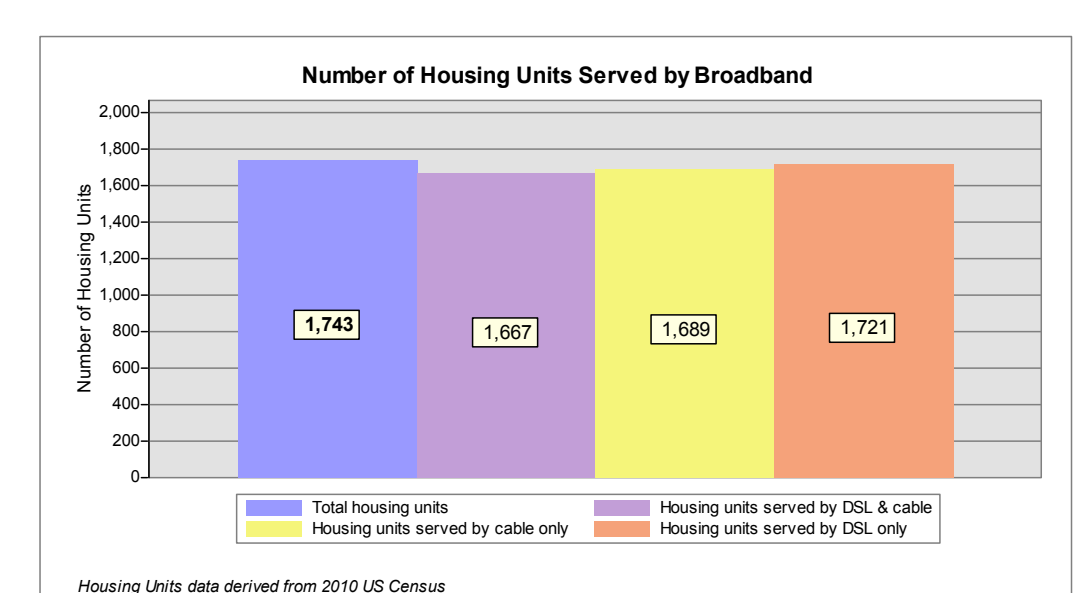

Broadband is defined as access that is at least **768 kbps downstream** and **200 kbps upstream**.

For more information on this project, please visit the NHBMP web site at: www.iwantbroadbandnh.org

Provider Name	Technology
Comcast	Cable
FairPoint Communications, Inc.	DSL
G4 Communications	DSL
MetroCast	Cable