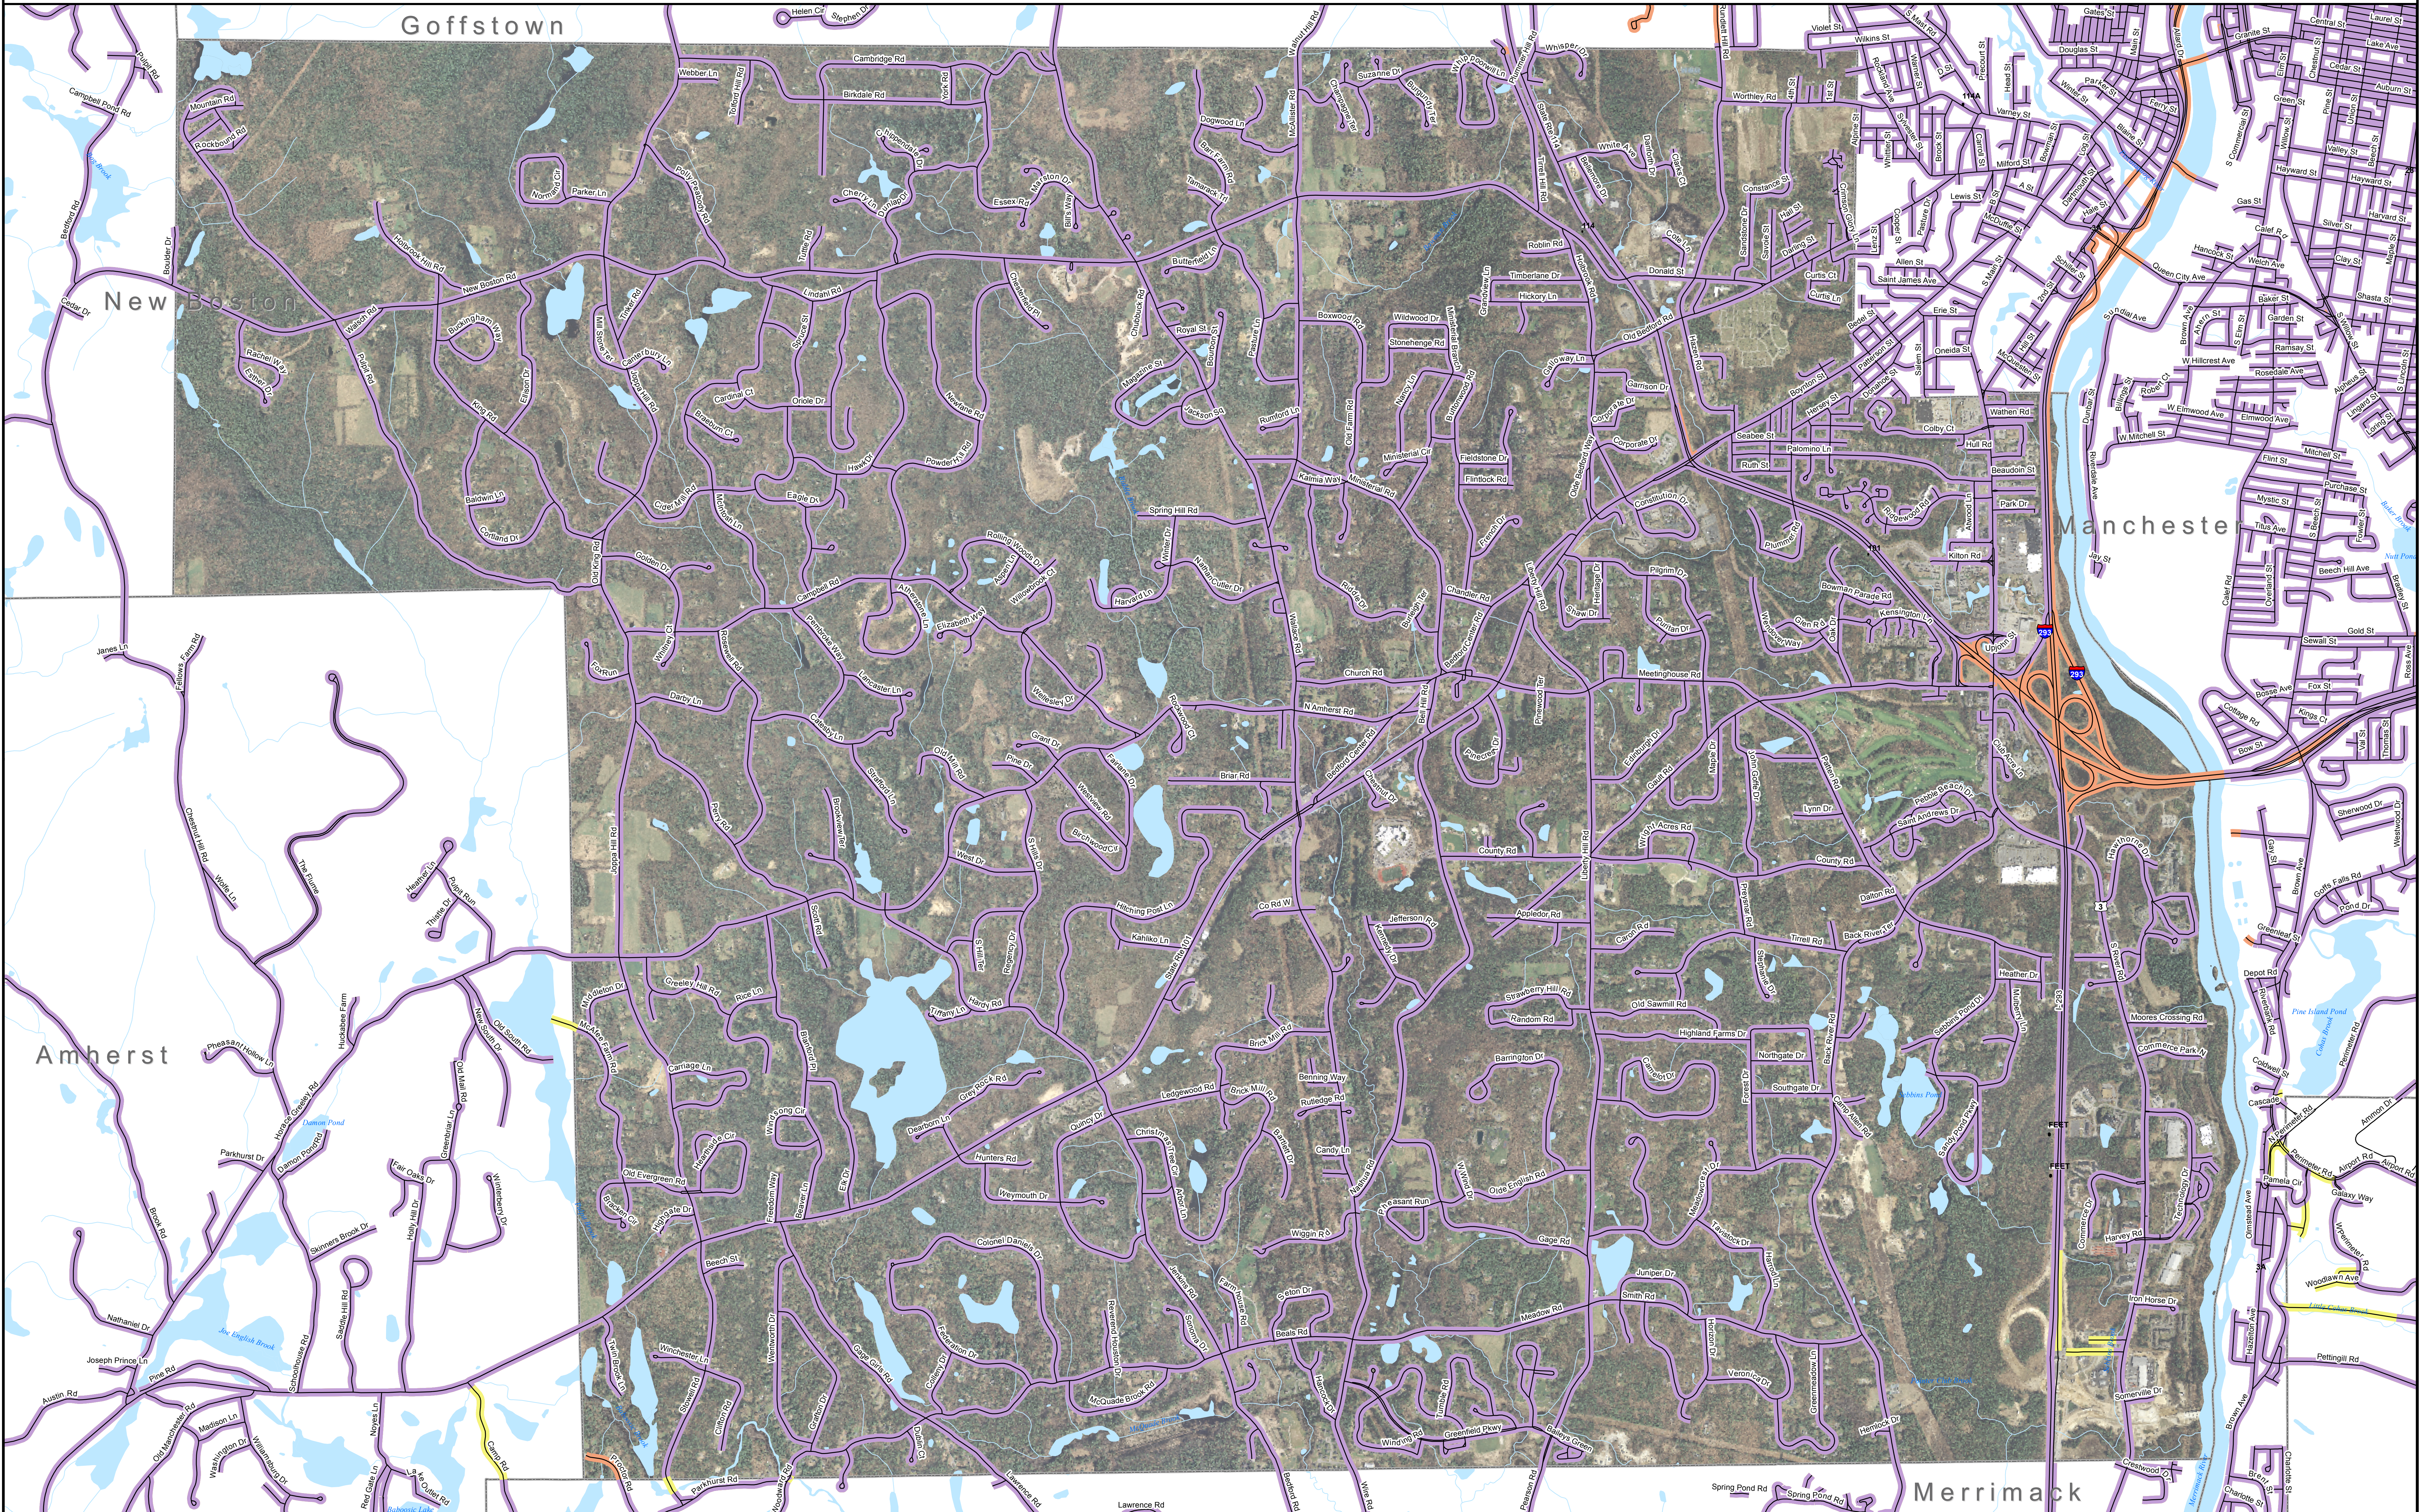

DSL & Cable Broadband Service Availability Town of Bedford

MAP REVIEW:

Name:		Email:	
Title:		Phone:	
Organization:		Date:	
Number of changes:		Comments (please attach separate sheet if needed):	

- Map Key**
- Roads served by DSL and cable
 - Roads served by cable only
 - Roads served by DSL only

This map displays broadband access information submitted to the NH Broadband Mapping & Planning Program (NHBMPP) as of March 31, 2013. The map has been generated for the sole purpose of verifying locations of DSL and cable broadband services in each town in New Hampshire.

Broadband is defined as access that is at least **768 kbps downstream** and **200 kbps upstream**.
For more information on this project, please visit the NHBMPP web site at: iwantbroadbandnh.org

- Provider Name**
- Biddeford Internet Corporation
 - Comcast
 - Dunbarton Telephone Company, Inc.
 - FairPoint Communications, Inc.
 - G4 Communications
 - Granite State Telephone
 - MegaPath Corporation
 - OTT Communications