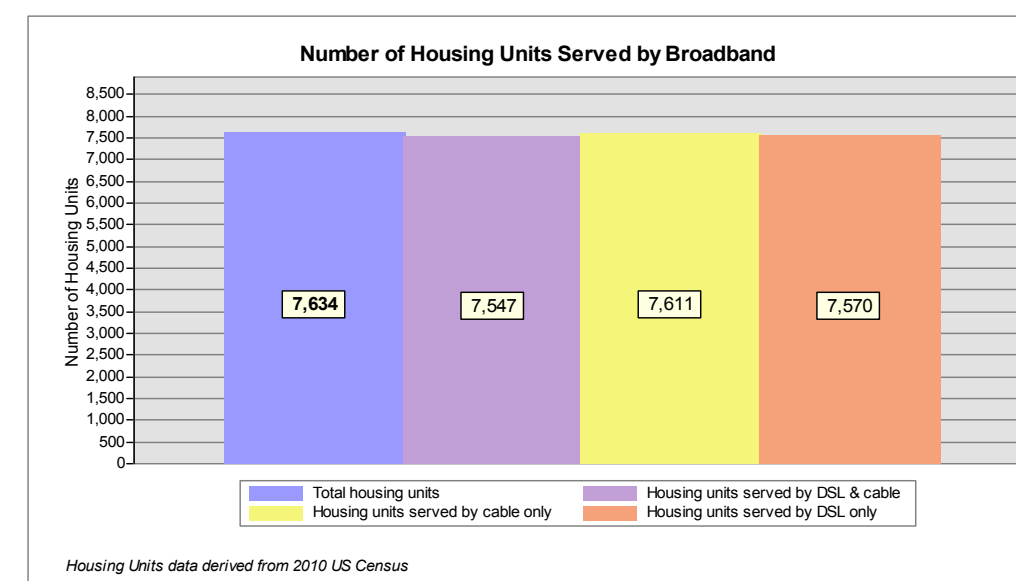

Broadband is defined as access that is at least **768 kbps downstream** and **200 kbps upstream**.
For more information on this project, please visit the NHBMPP web site at: iwantbroadbandnh.org

- Provider Name**
- Biddeford Internet Corporation
 - Comcast
 - Dunbarton Telephone Company, Inc.
 - FairPoint Communications, Inc.
 - G4 Communications
 - Granite State Telephone
 - MegaPath Corporation
 - OTT Communications