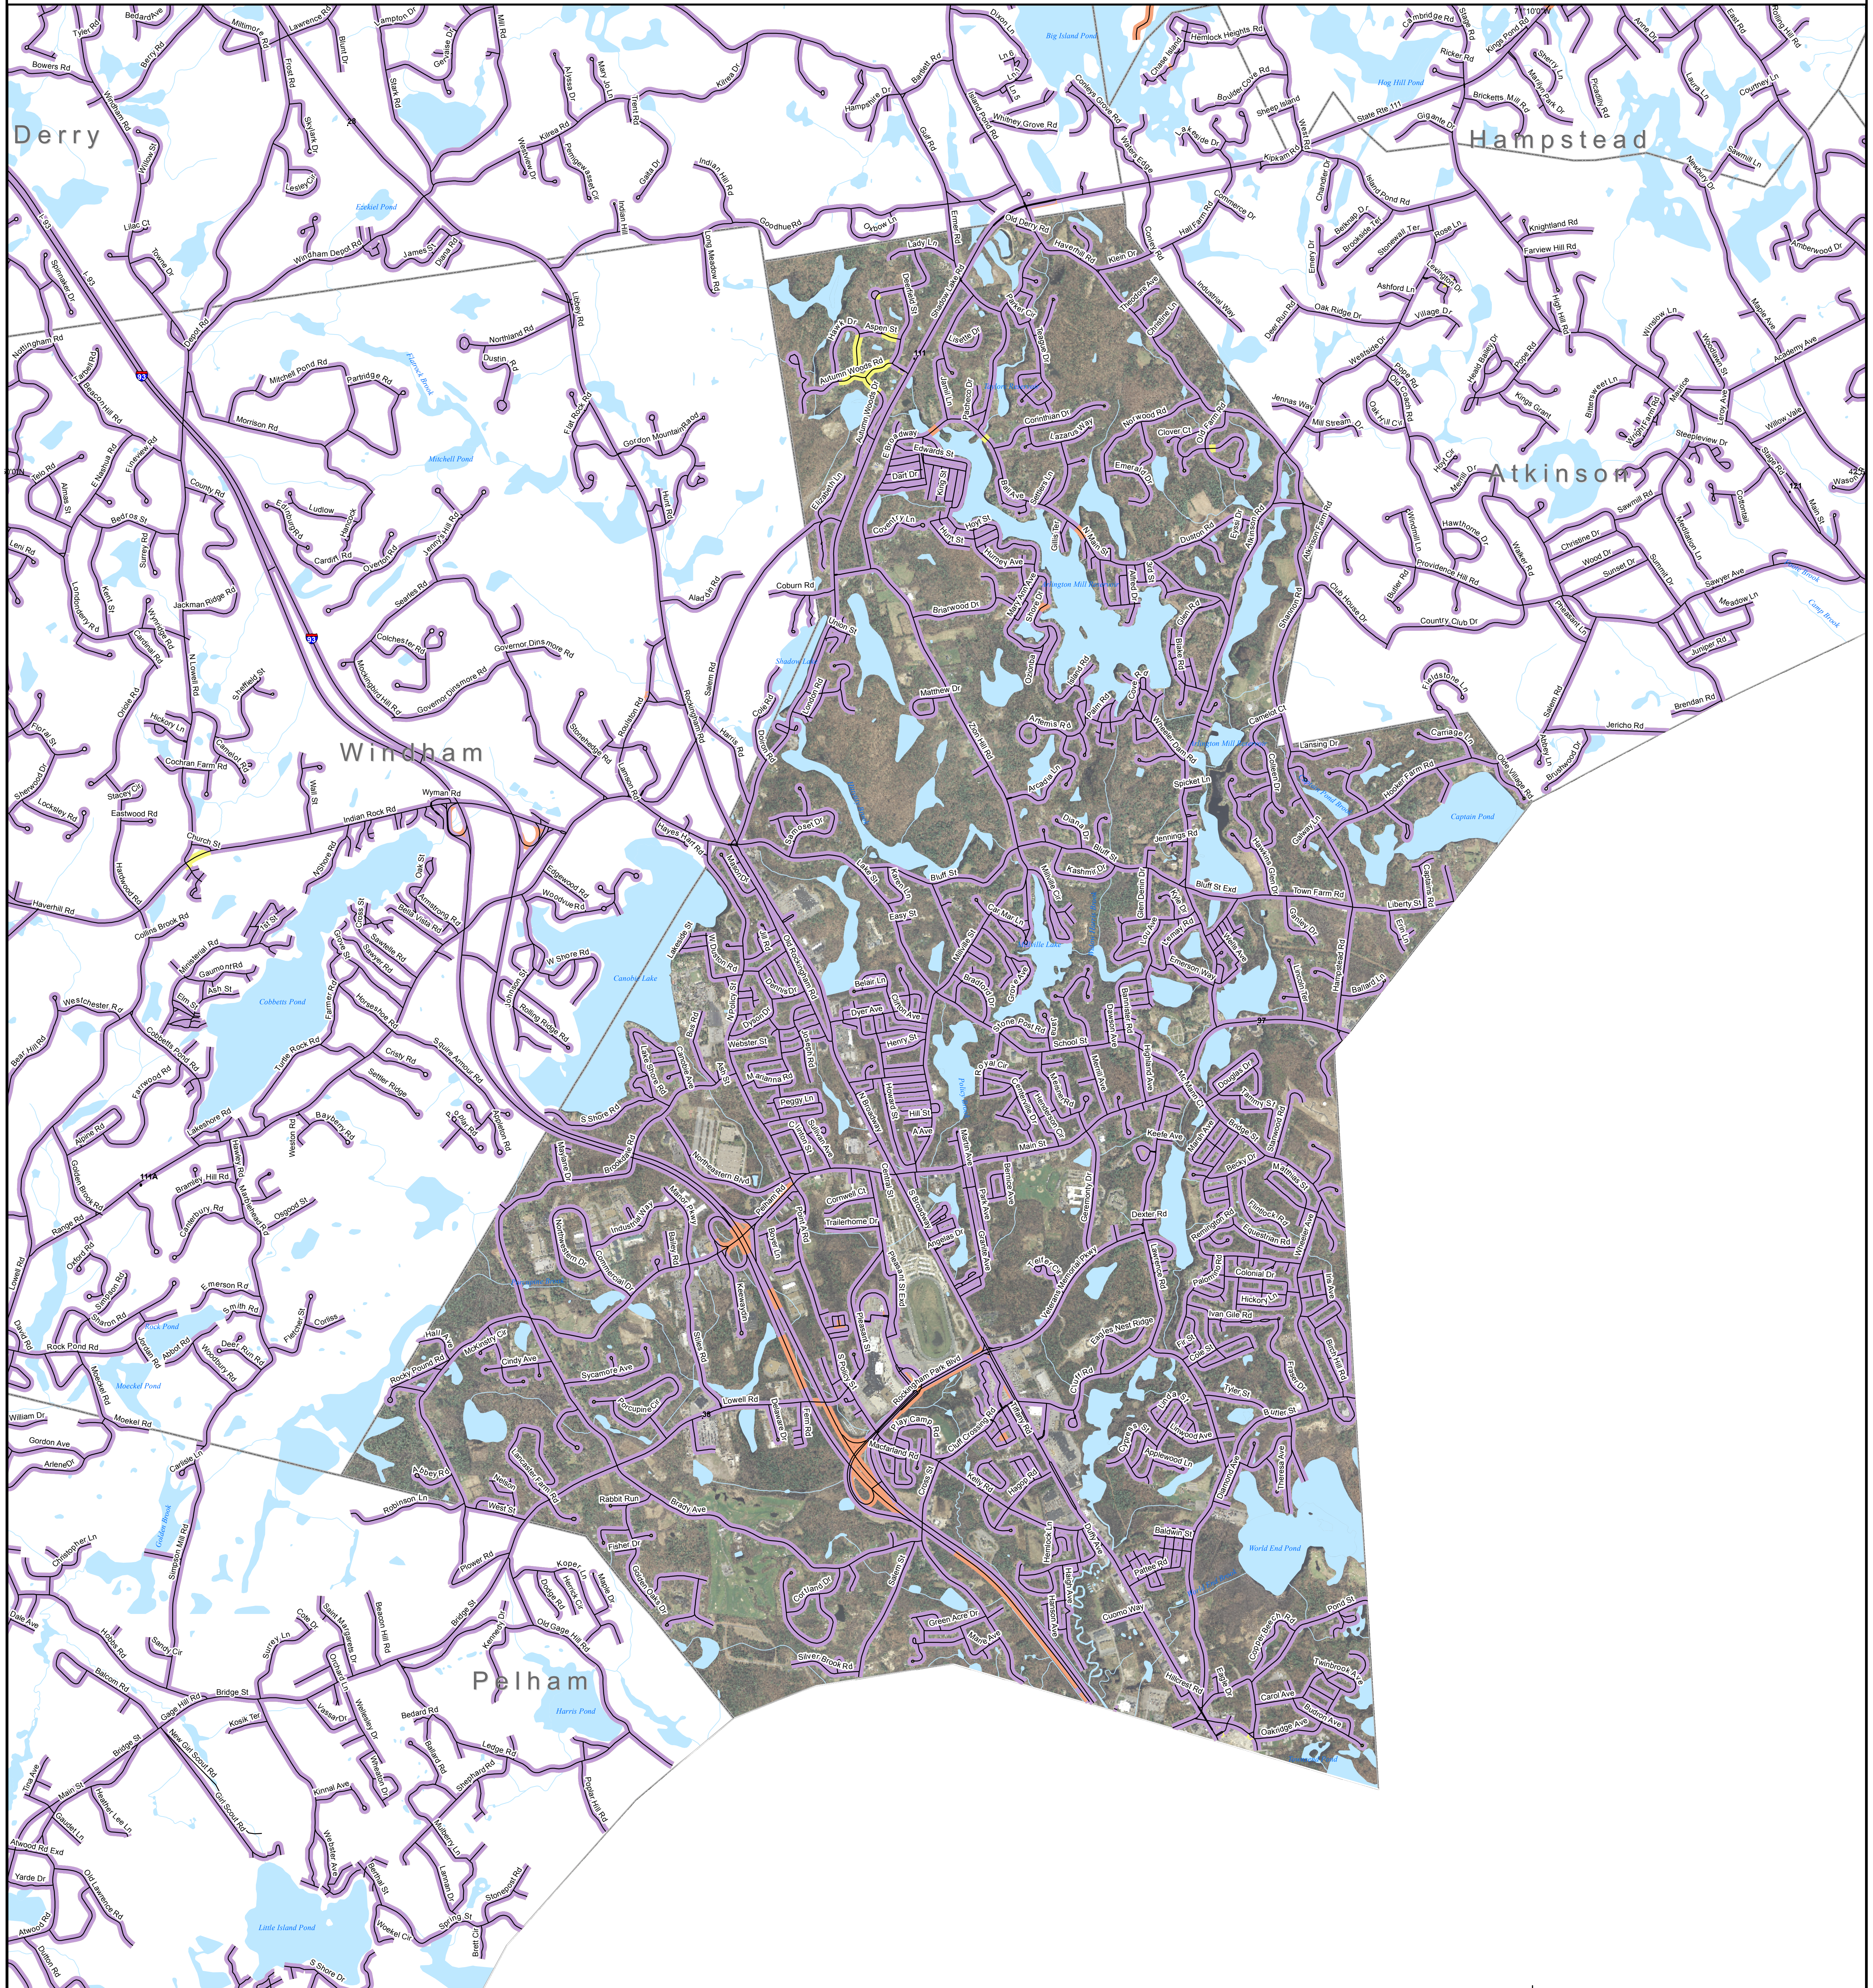

**Map Key**

- Roads served by DSL and cable
- Roads served by cable only
- Roads served by DSL only

This map displays broadband access information submitted to the NH Broadband Mapping & Planning Program (NHBMP) as of March 31, 2013. The map has been generated for the sole purpose of verifying locations of DSL and cable broadband services in each town in New Hampshire.