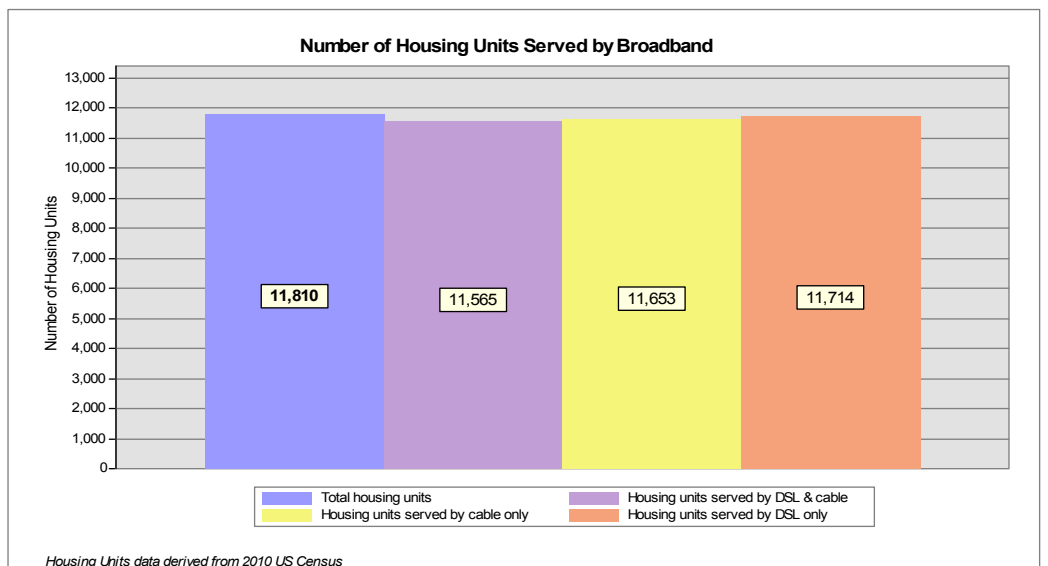

1. **Provider Name**
2. Comcast
   - FairPoint Communications, Inc.
   - G4 Communications
   - Granite State Telephone
   - MegaPath Corporation

1. **Technology**
2. Cable
   - DSL
   - DSL
   - DSL
   - DSL