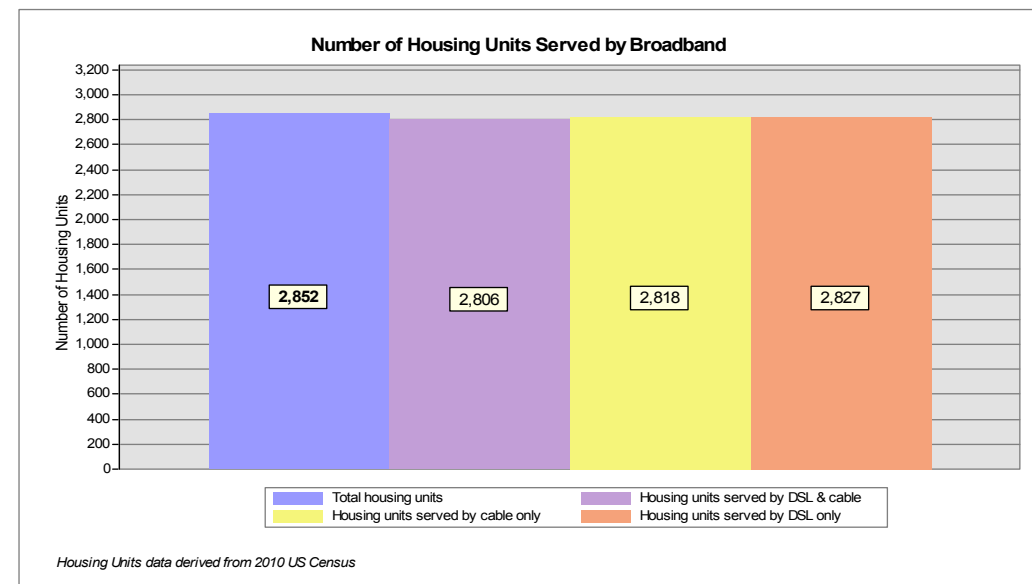

Broadband is defined as access that is at least **768 kbps downstream** and **200 kbps upstream**.  
For more information on this project, please visit the NHBMP web site at: [iwantbroadbandnh.org](http://iwantbroadbandnh.org)