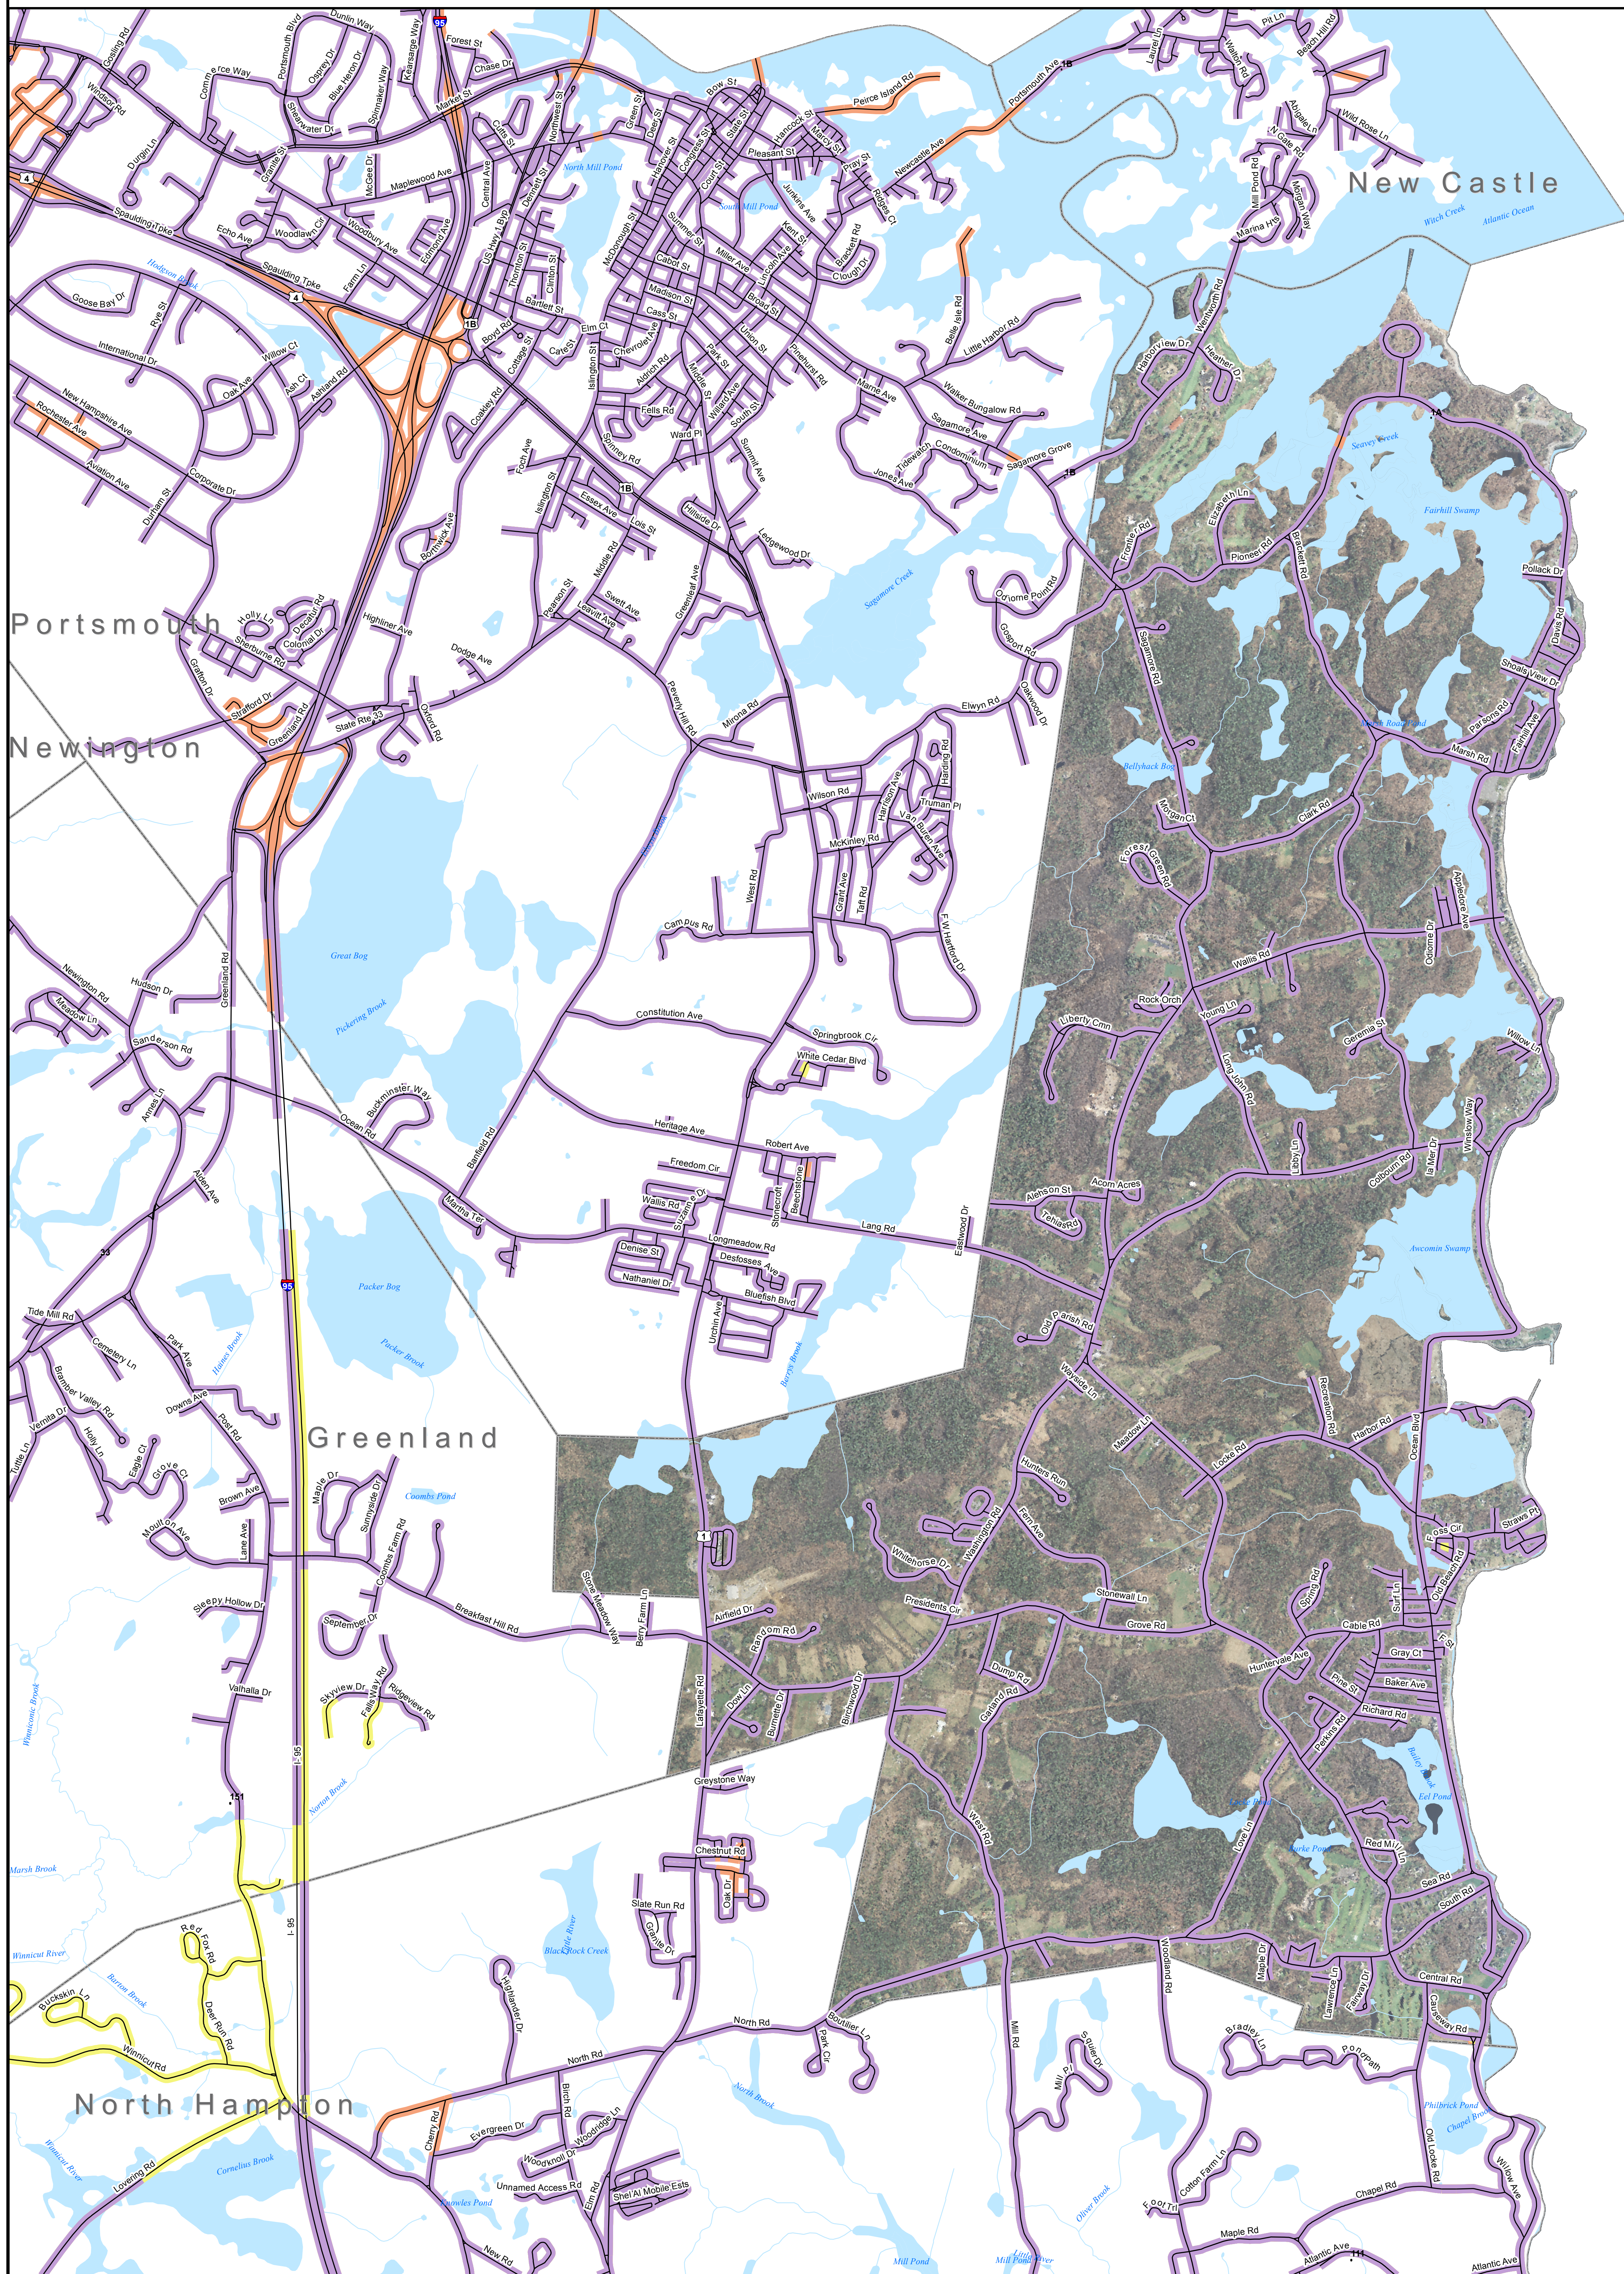

- Map Key**
- Roads served by DSL and cable
  - Roads served by cable only
  - Roads served by DSL only

This map displays broadband access information submitted to the NH Broadband Mapping & Planning Program (NHBMP) as of March 31, 2013. The map has been generated for the sole purpose of verifying locations of DSL and cable broadband services in each town in New Hampshire.