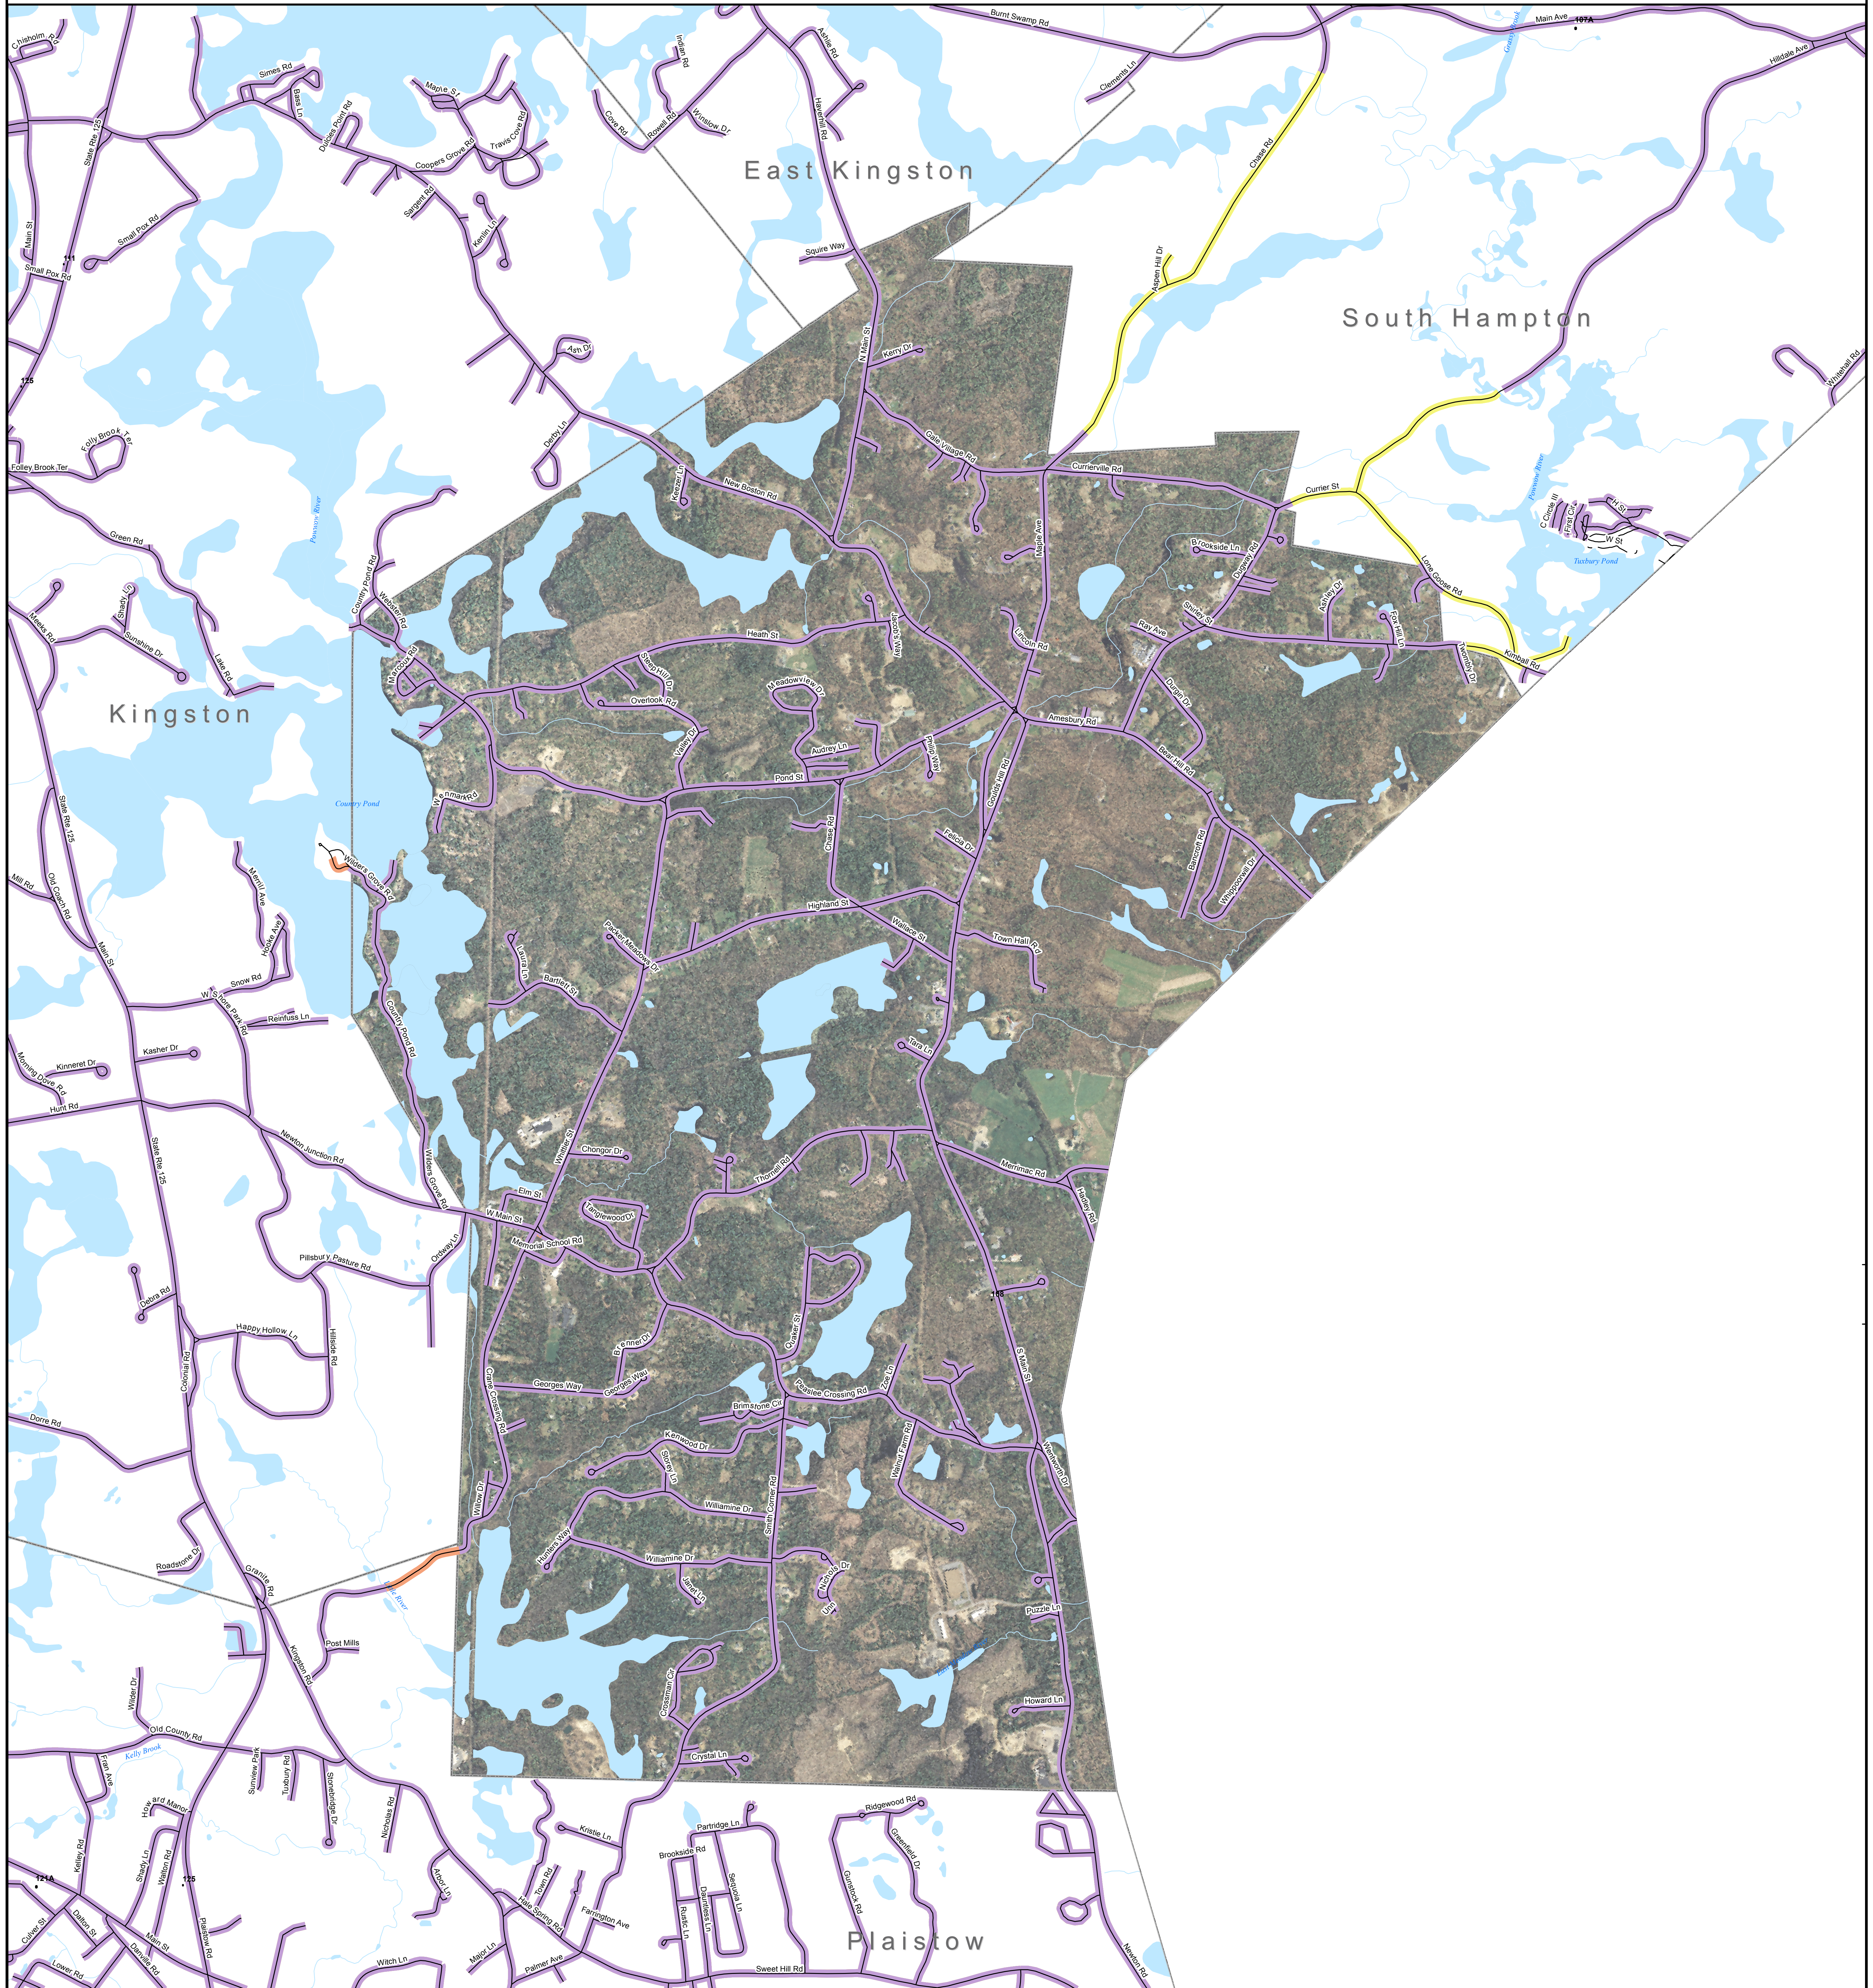

DSL & Cable Broadband Service Availability Town of Newton

MAP REVIEW:

Name:		Email:	
Title:		Phone:	
Organization:		Date:	
Number of changes:			
Comments (please attach separate sheet if needed):			

Map Key

- Roads served by DSL and cable
- Roads served by cable only
- Roads served by DSL only

This map displays broadband access information submitted to the NH Broadband Mapping & Planning Program (NHBMP) as of March 31, 2013. The map has been generated for the sole purpose of verifying locations of DSL and cable broadband services in each town in New Hampshire.