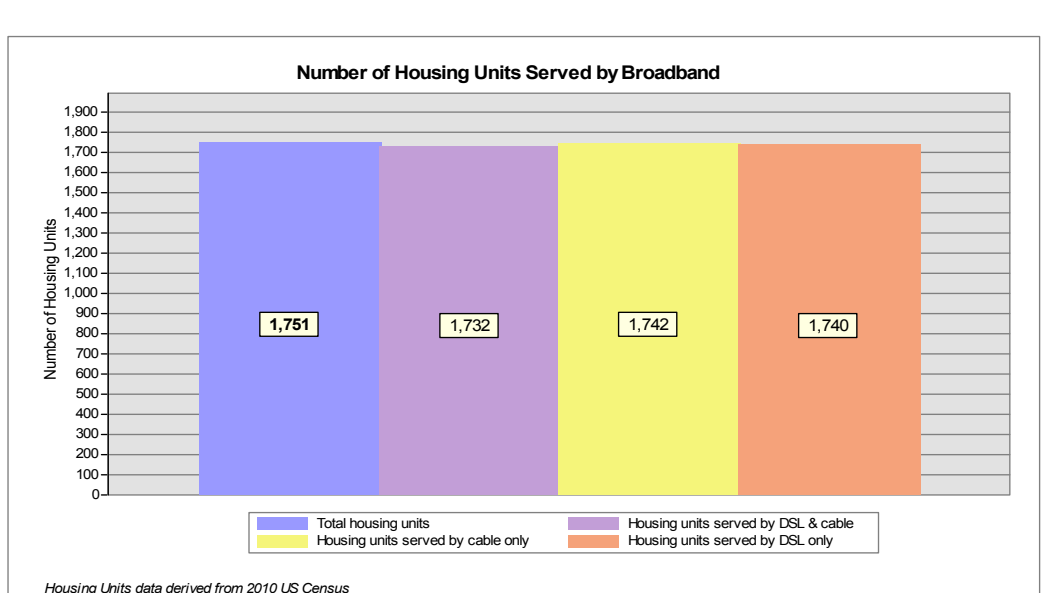

Broadband is defined as access that is at least **768 kbps downstream** and **200 kbps upstream**.

For more information on this project, please visit the NHBMP web site at: www.iwantbroadbandnh.org

Provider Name