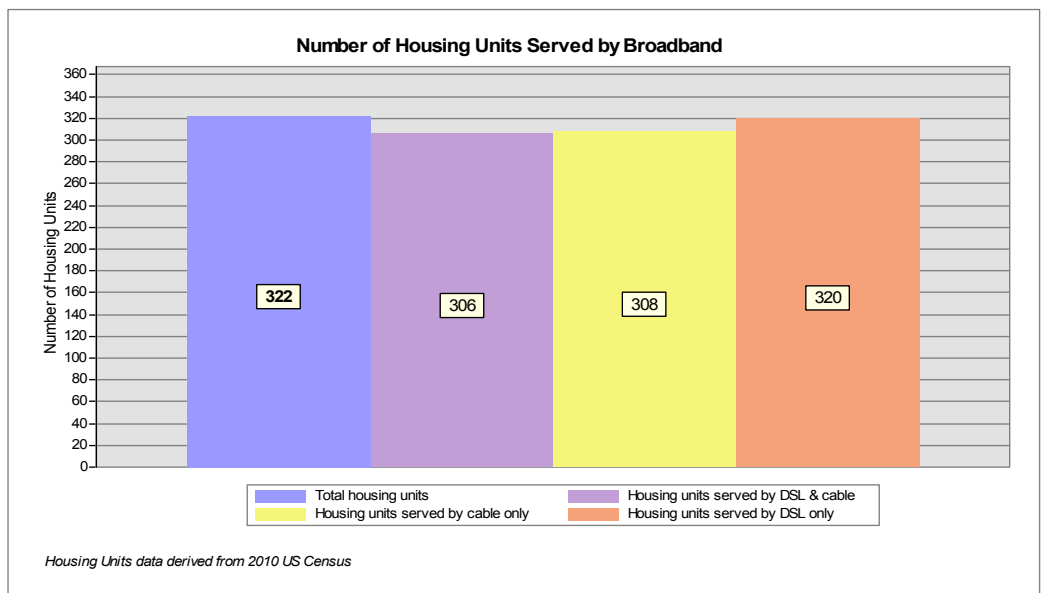

Broadband is defined as access that is at least **768 kbps downstream** and **200 kbps upstream**.
For more information on this project, please visit the NHBMPP web site at: iwantbroadbandnh.org

Provider Name	Technology
Comcast	Cable
FairPoint Communications, Inc.	DSL
G4 Communications	DSL
MegaPath Corporation	DSL
OTT Communications	DSL