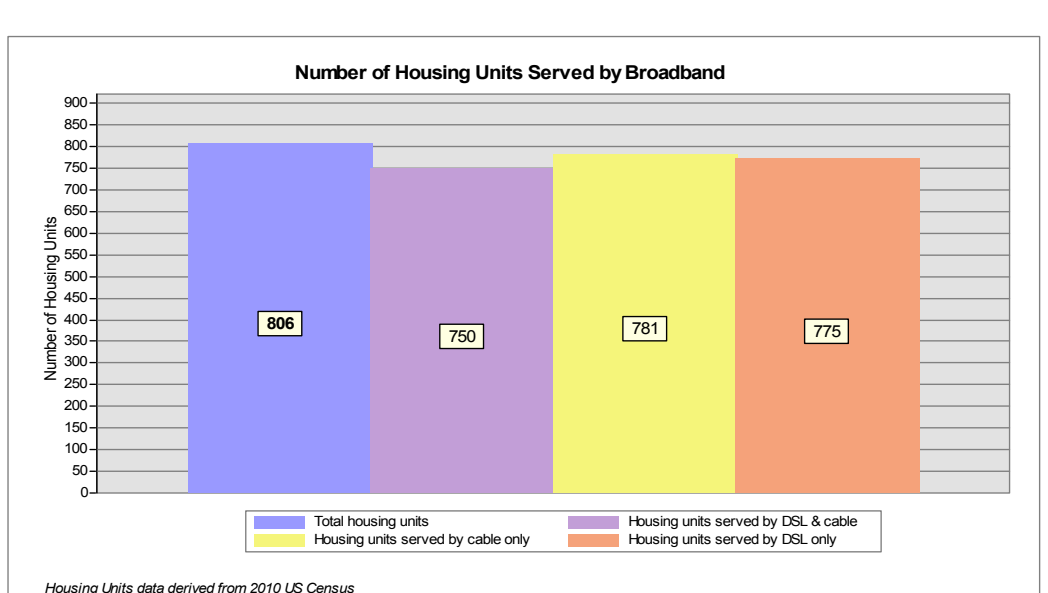

Provider Name	Technology
Comcast	Cable
FairPoint Communications, Inc.	DSL
G4 Communications	DSL