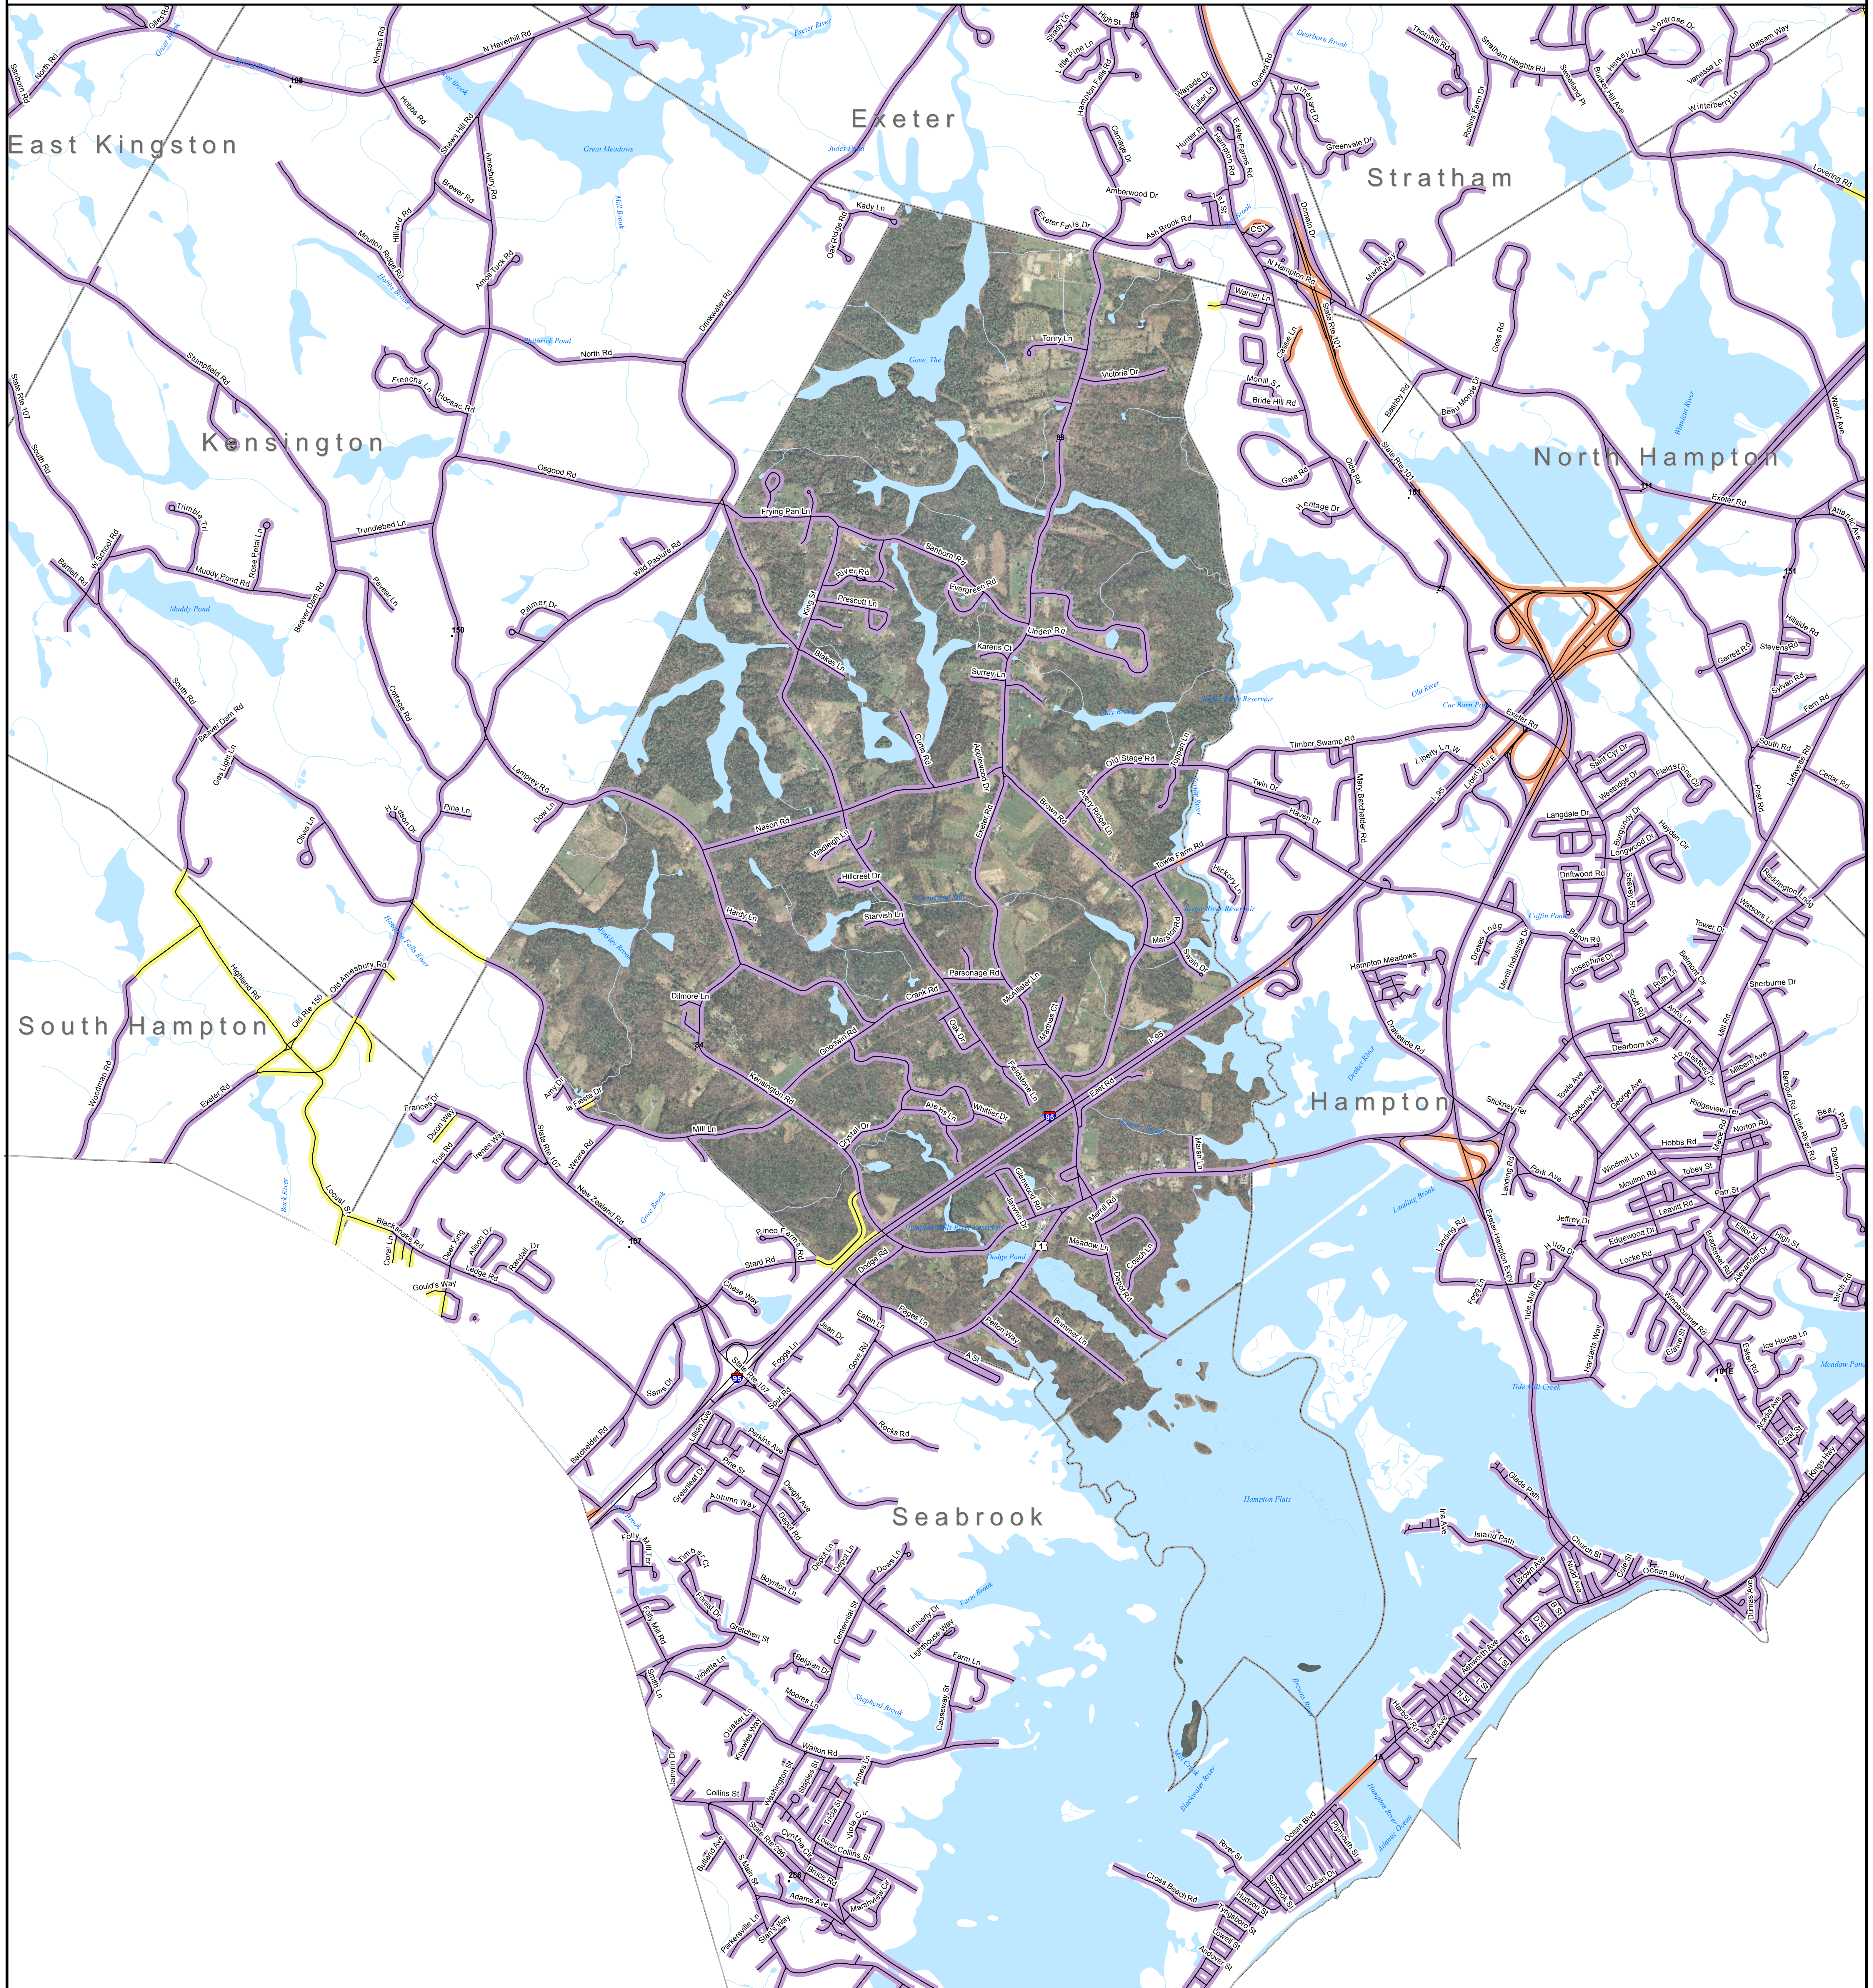

Map Key

- Roads served by DSL and cable
- Roads served by cable only
- Roads served by DSL only

This map displays broadband access information submitted to the NH Broadband Mapping & Planning Program (NHBMP) as of March 31, 2013. The map has been generated for the sole purpose of verifying locations of DSL and cable broadband services in each town in New Hampshire.

Locus Map