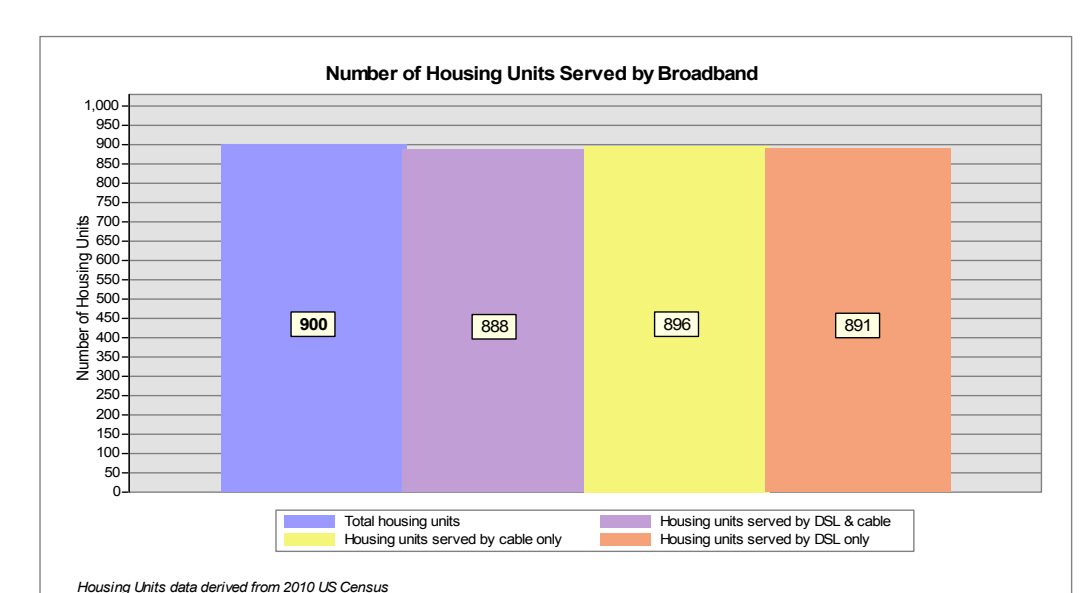

Broadband is defined as access that is at least **768 kbps downstream** and **200 kbps upstream**.

For more information on this project, please visit the NHBMP web site at: www.iwantbroadbandnh.org

Provider Name