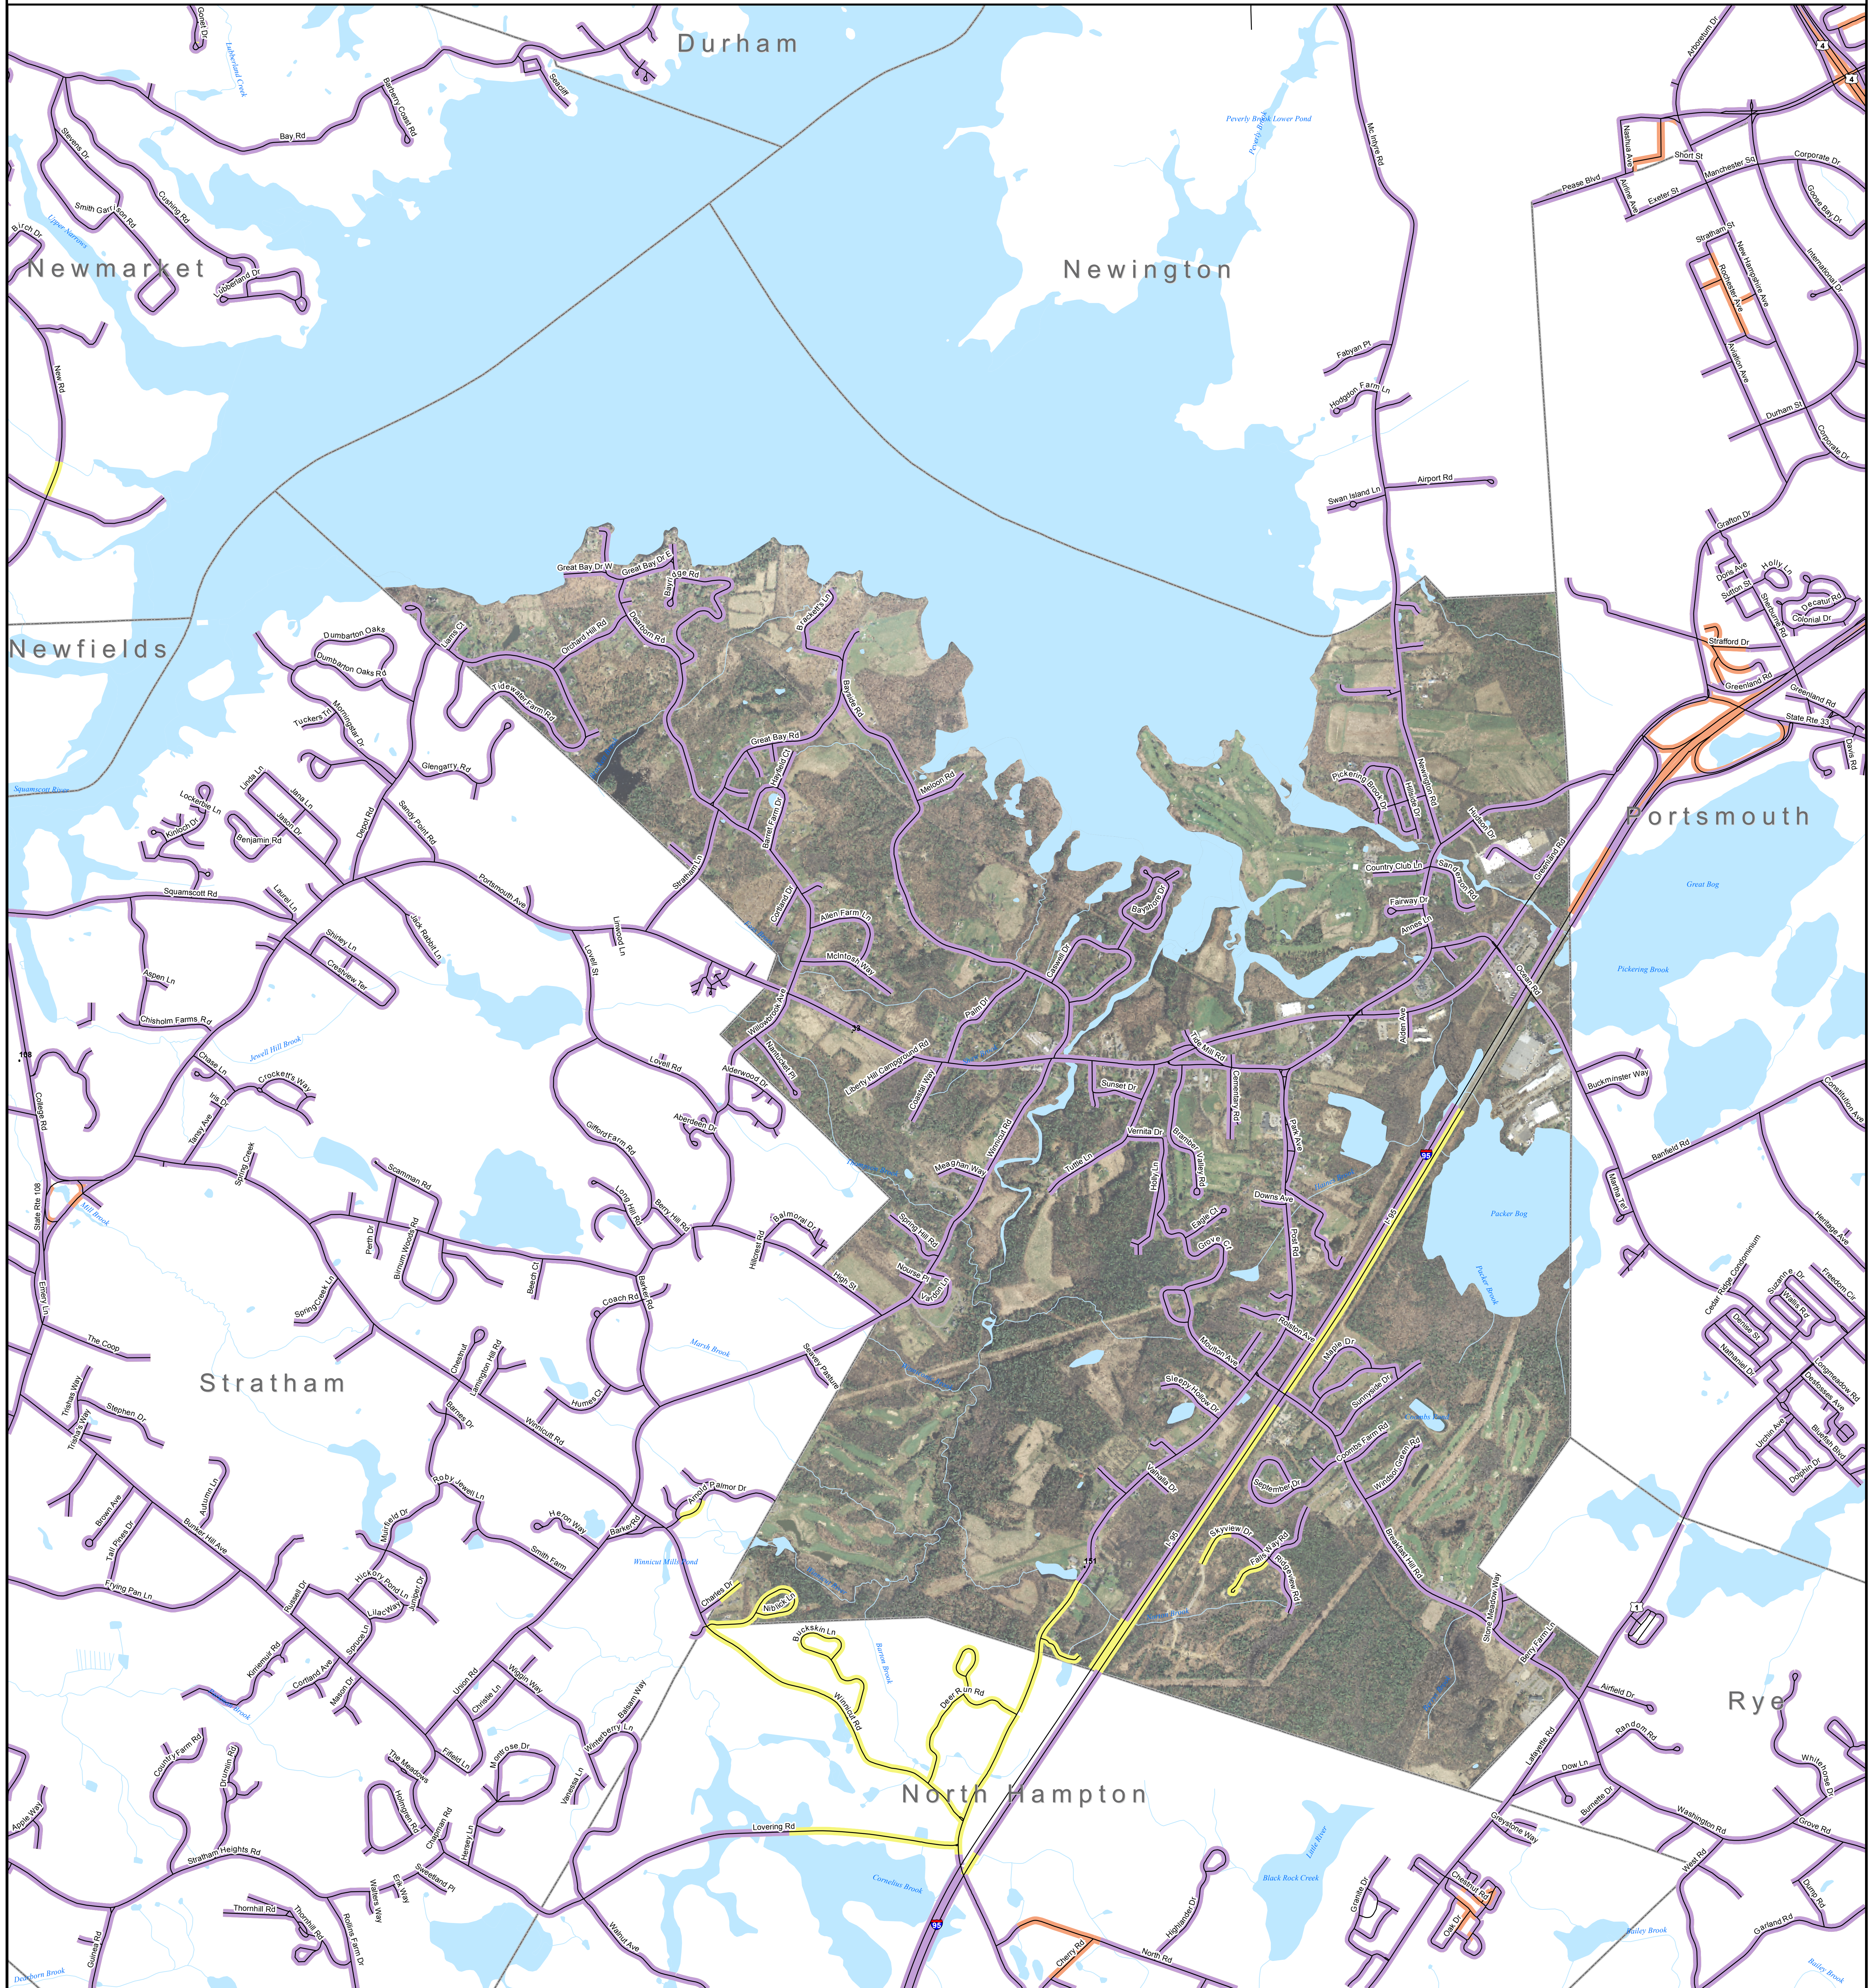

DSL & Cable Broadband Service Availability Town of Greenland

MAP REVIEW:

Name:		Email:	
Title:		Phone:	
Organization:		Date:	
Number of changes:			
Comments (please attach separate sheet if needed):			

Map Key

- Roads served by DSL and cable
- Roads served by cable only
- Roads served by DSL only

This map displays broadband access information submitted to the NH Broadband Mapping & Planning Program (NHBMPP) as of March 31, 2013. The map has been generated for the sole purpose of verifying locations of DSL and cable broadband services in each town in New Hampshire.

North arrow and scale bar (0 to 0.8 miles).

Inset map of New Hampshire showing the location of Greenland.

Logos for NH GRANIT (www.granit.unh.edu) and UNIVERSITY of NEW HAMPSHIRE (www.unh.edu).