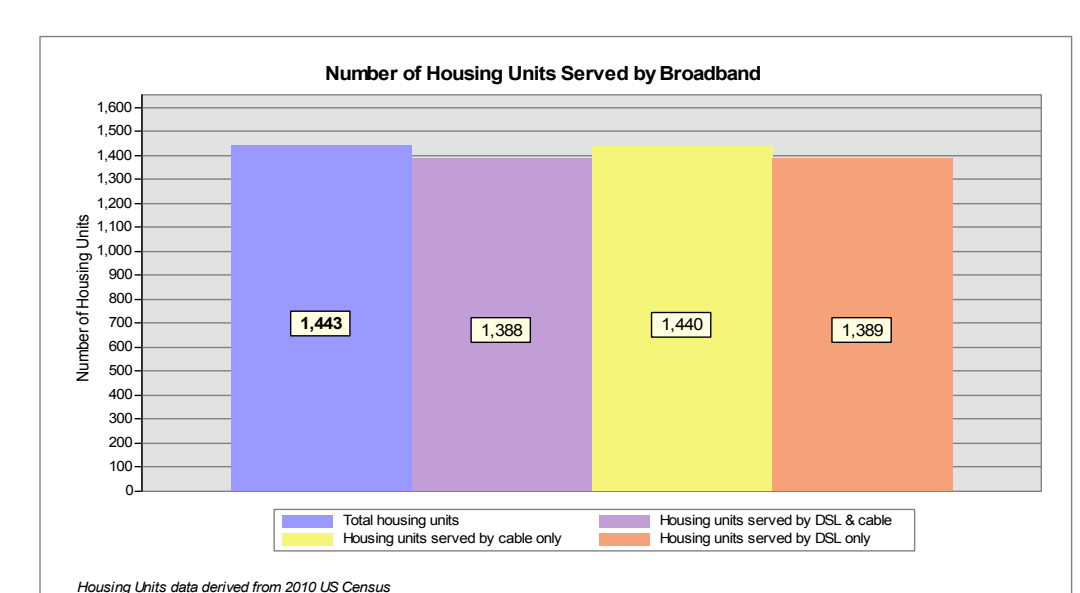

Broadband is defined as access that is at least **768 kbps downstream** and **200 kbps upstream**.

For more information on this project, please visit the NHBMPP web site at: iwantbroadbandnh.org

Provider Name	Technology
Comcast	Cable
FairPoint Communications, Inc.	DSL
G4 Communications	DSL
OTT Communications	DSL