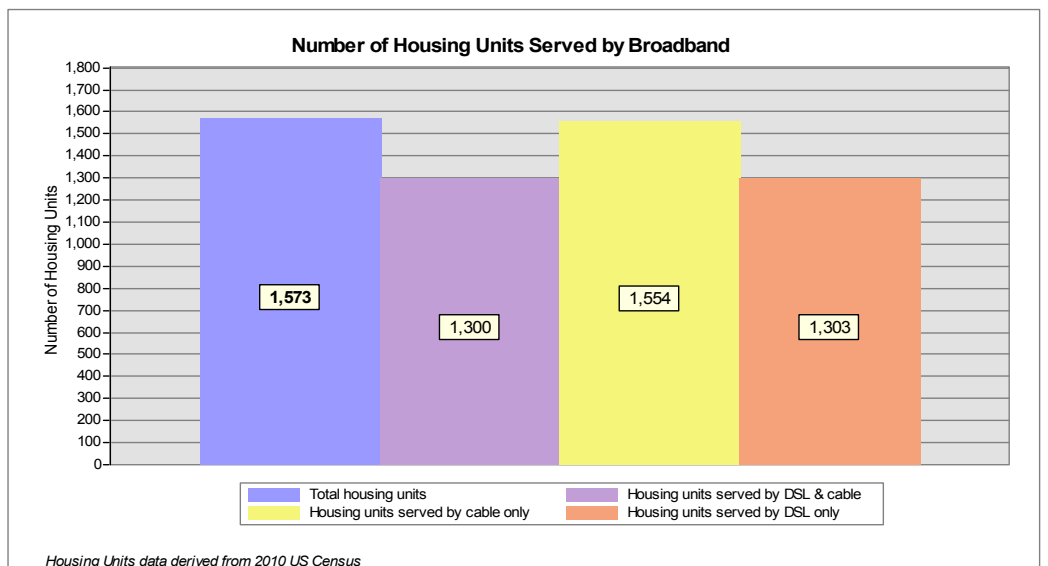

Broadband is defined as access that is at least **768 kbps downstream** and **200 kbps upstream**.
 For more information on this project, please visit the NHBMP web site at: www.iwantbroadbandnh.org

Provider Name	Technology
Comcast	Cable
FairPoint Communications, Inc.	DSL
G4 Communications	DSL
Granite State Telephone	DSL