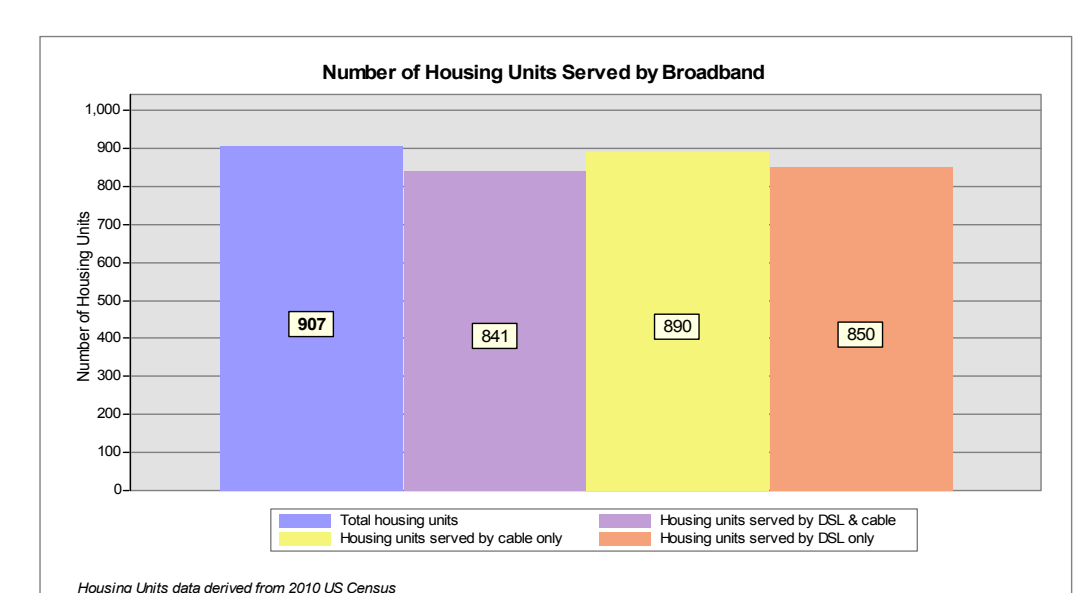

Broadband is defined as access that is at least **768 kbps downstream** and **200 kbps upstream**.
 For more information on this project, please visit the NHBMP web site at: www.iwantbroadbandnh.org

Scale: 0 0.0750.15 0.3 0.45 0.6 Miles