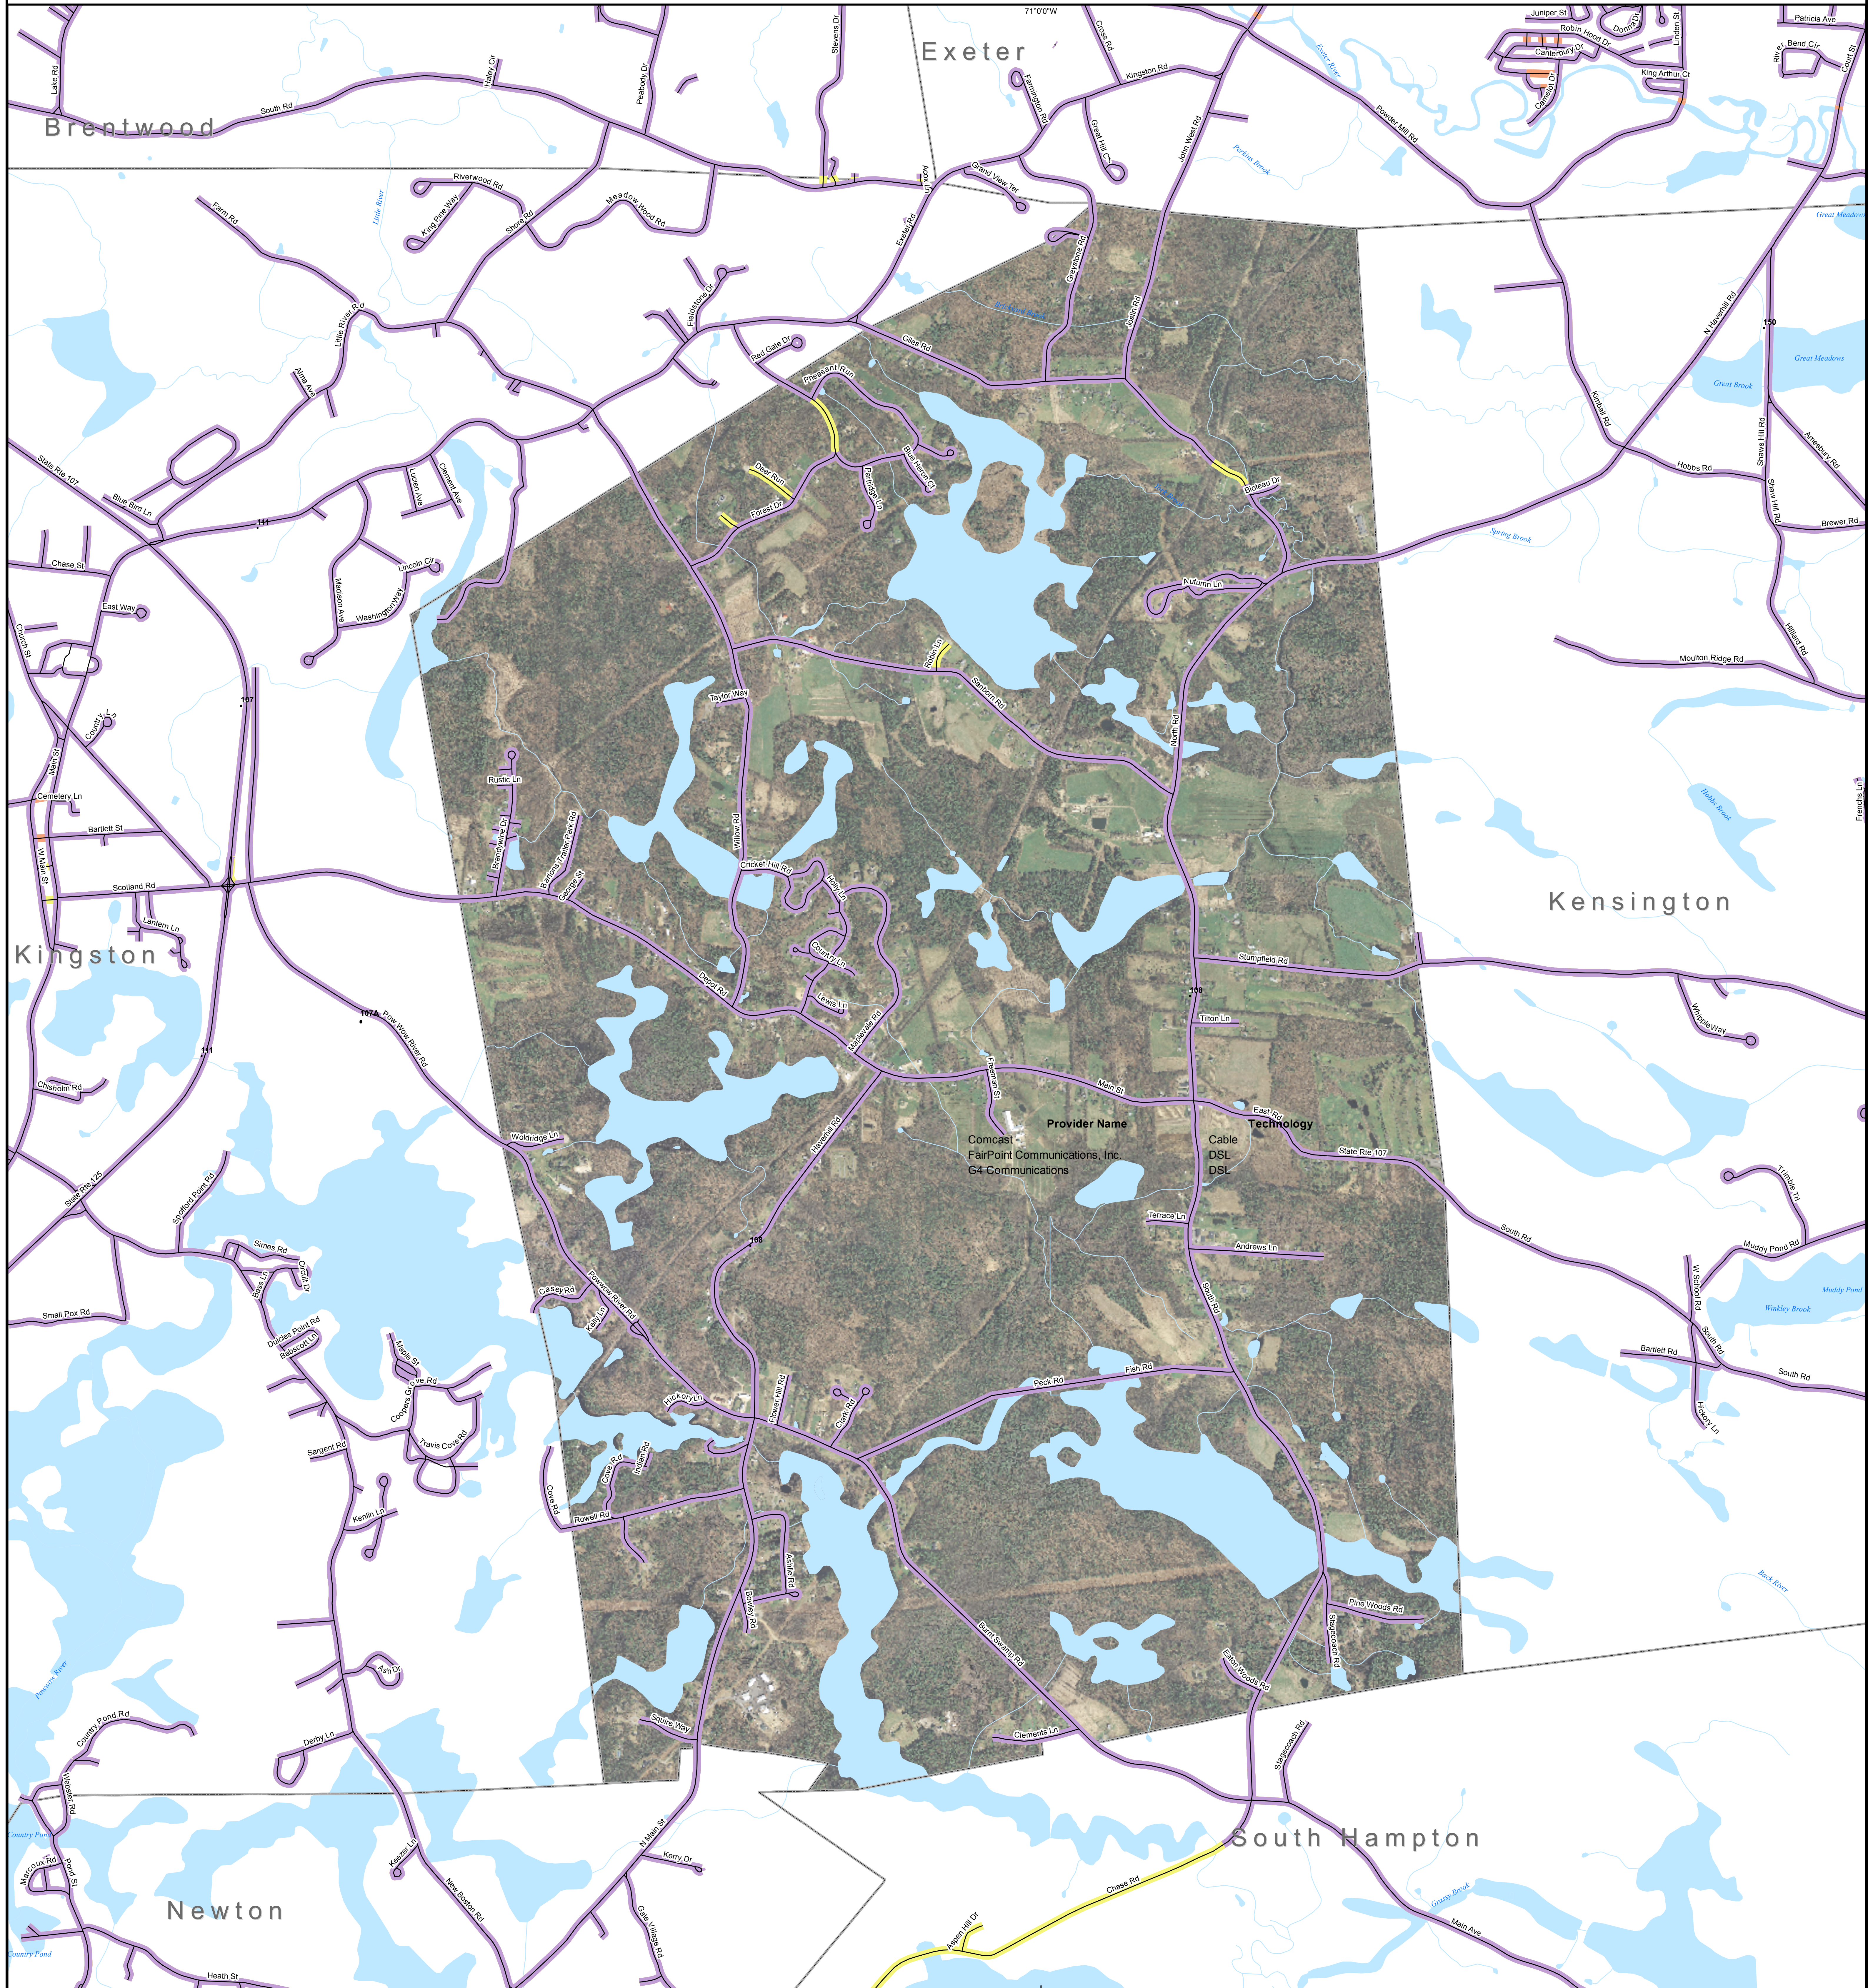

DSL & Cable Broadband Service Availability Town of East Kingston

MAP REVIEW:

Name:		Email:	
Title:		Phone:	
Organization:		Date:	
Number of changes:			
Comments (please attach separate sheet if needed):			

Map Key

- Roads served by DSL and cable
- Roads served by cable only
- Roads served by DSL only

This map displays broadband access information submitted to the NH Broadband Mapping & Planning Program (NHBMP) as of March 31, 2013. The map has been generated for the sole purpose of verifying locations of DSL and cable broadband services in each town in New Hampshire.