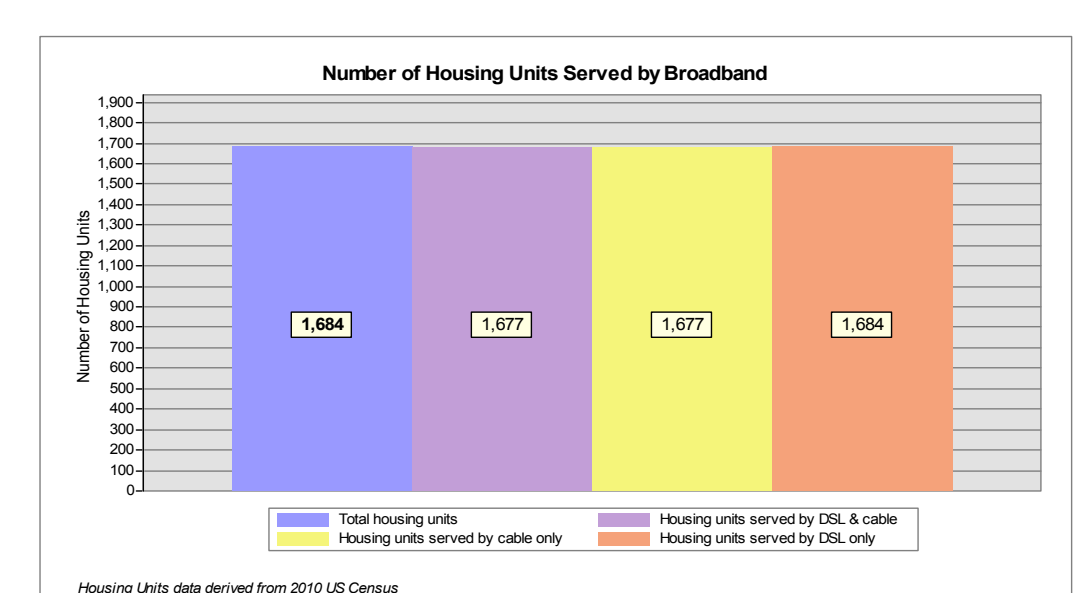

Broadband is defined as access that is at least **768 kbps downstream** and **200 kbps upstream**.

For more information on this project, please visit the NHBMP web site at: [www.iwantbroadbandnh.org](http://www.iwantbroadbandnh.org)