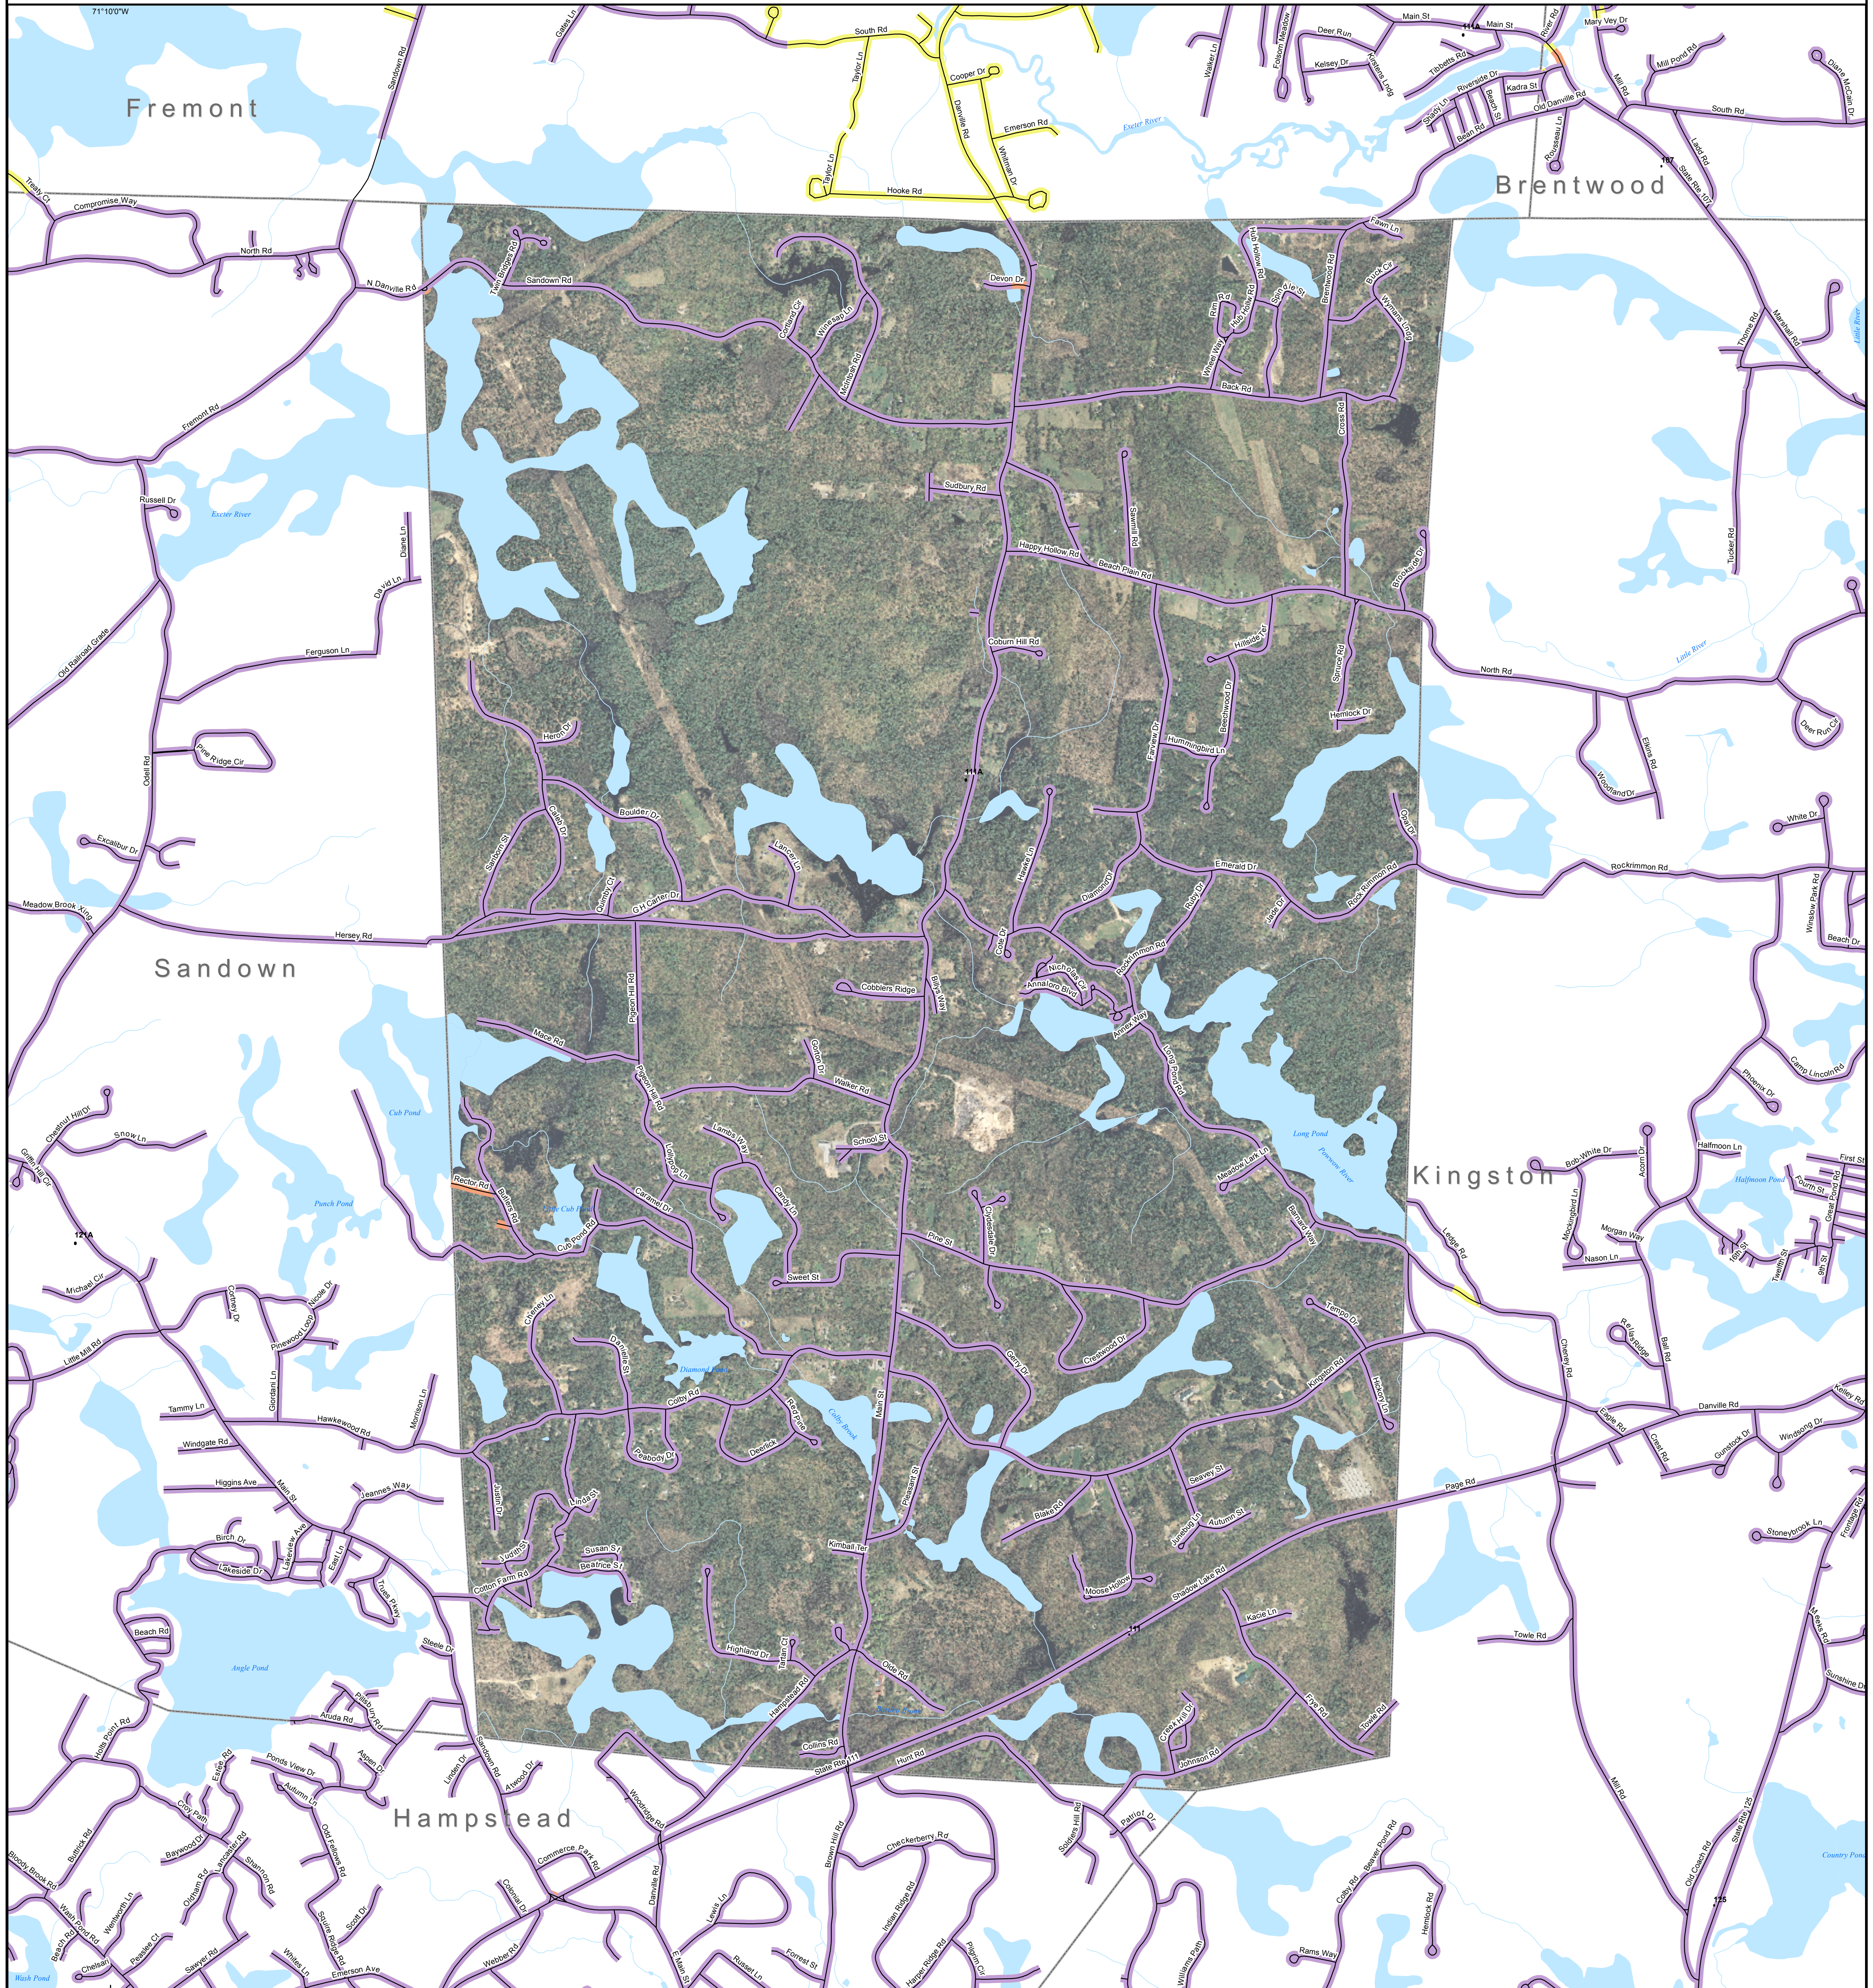

**Map Key**

- Roads served by DSL and cable
- Roads served by cable only
- Roads served by DSL only

This map displays broadband access information submitted to the NH Broadband Mapping & Planning Program (NHBMP) as of March 31, 2013. The map has been generated for the sole purpose of verifying locations of DSL and cable broadband services in each town in New Hampshire.