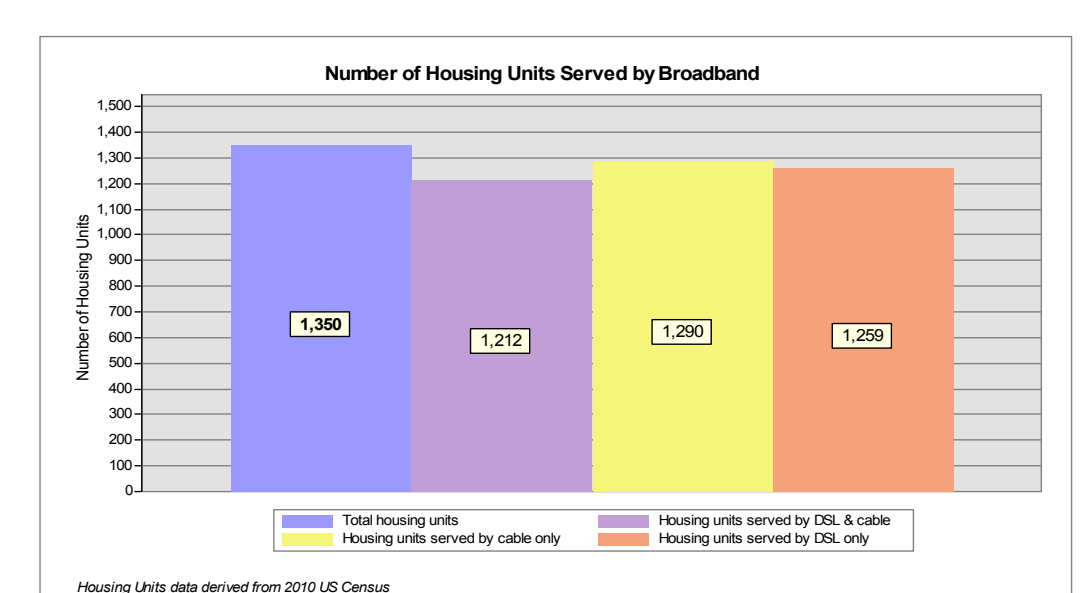

Broadband is defined as access that is at least **768 kbps downstream** and **200 kbps upstream**.

For more information on this project, please visit the NHBMPP web site at: iwantbroadbandnh.org

Provider Name	Technology
Comcast	Cable
FairPoint Communications, Inc.	DSL
G4 Communications	DSL