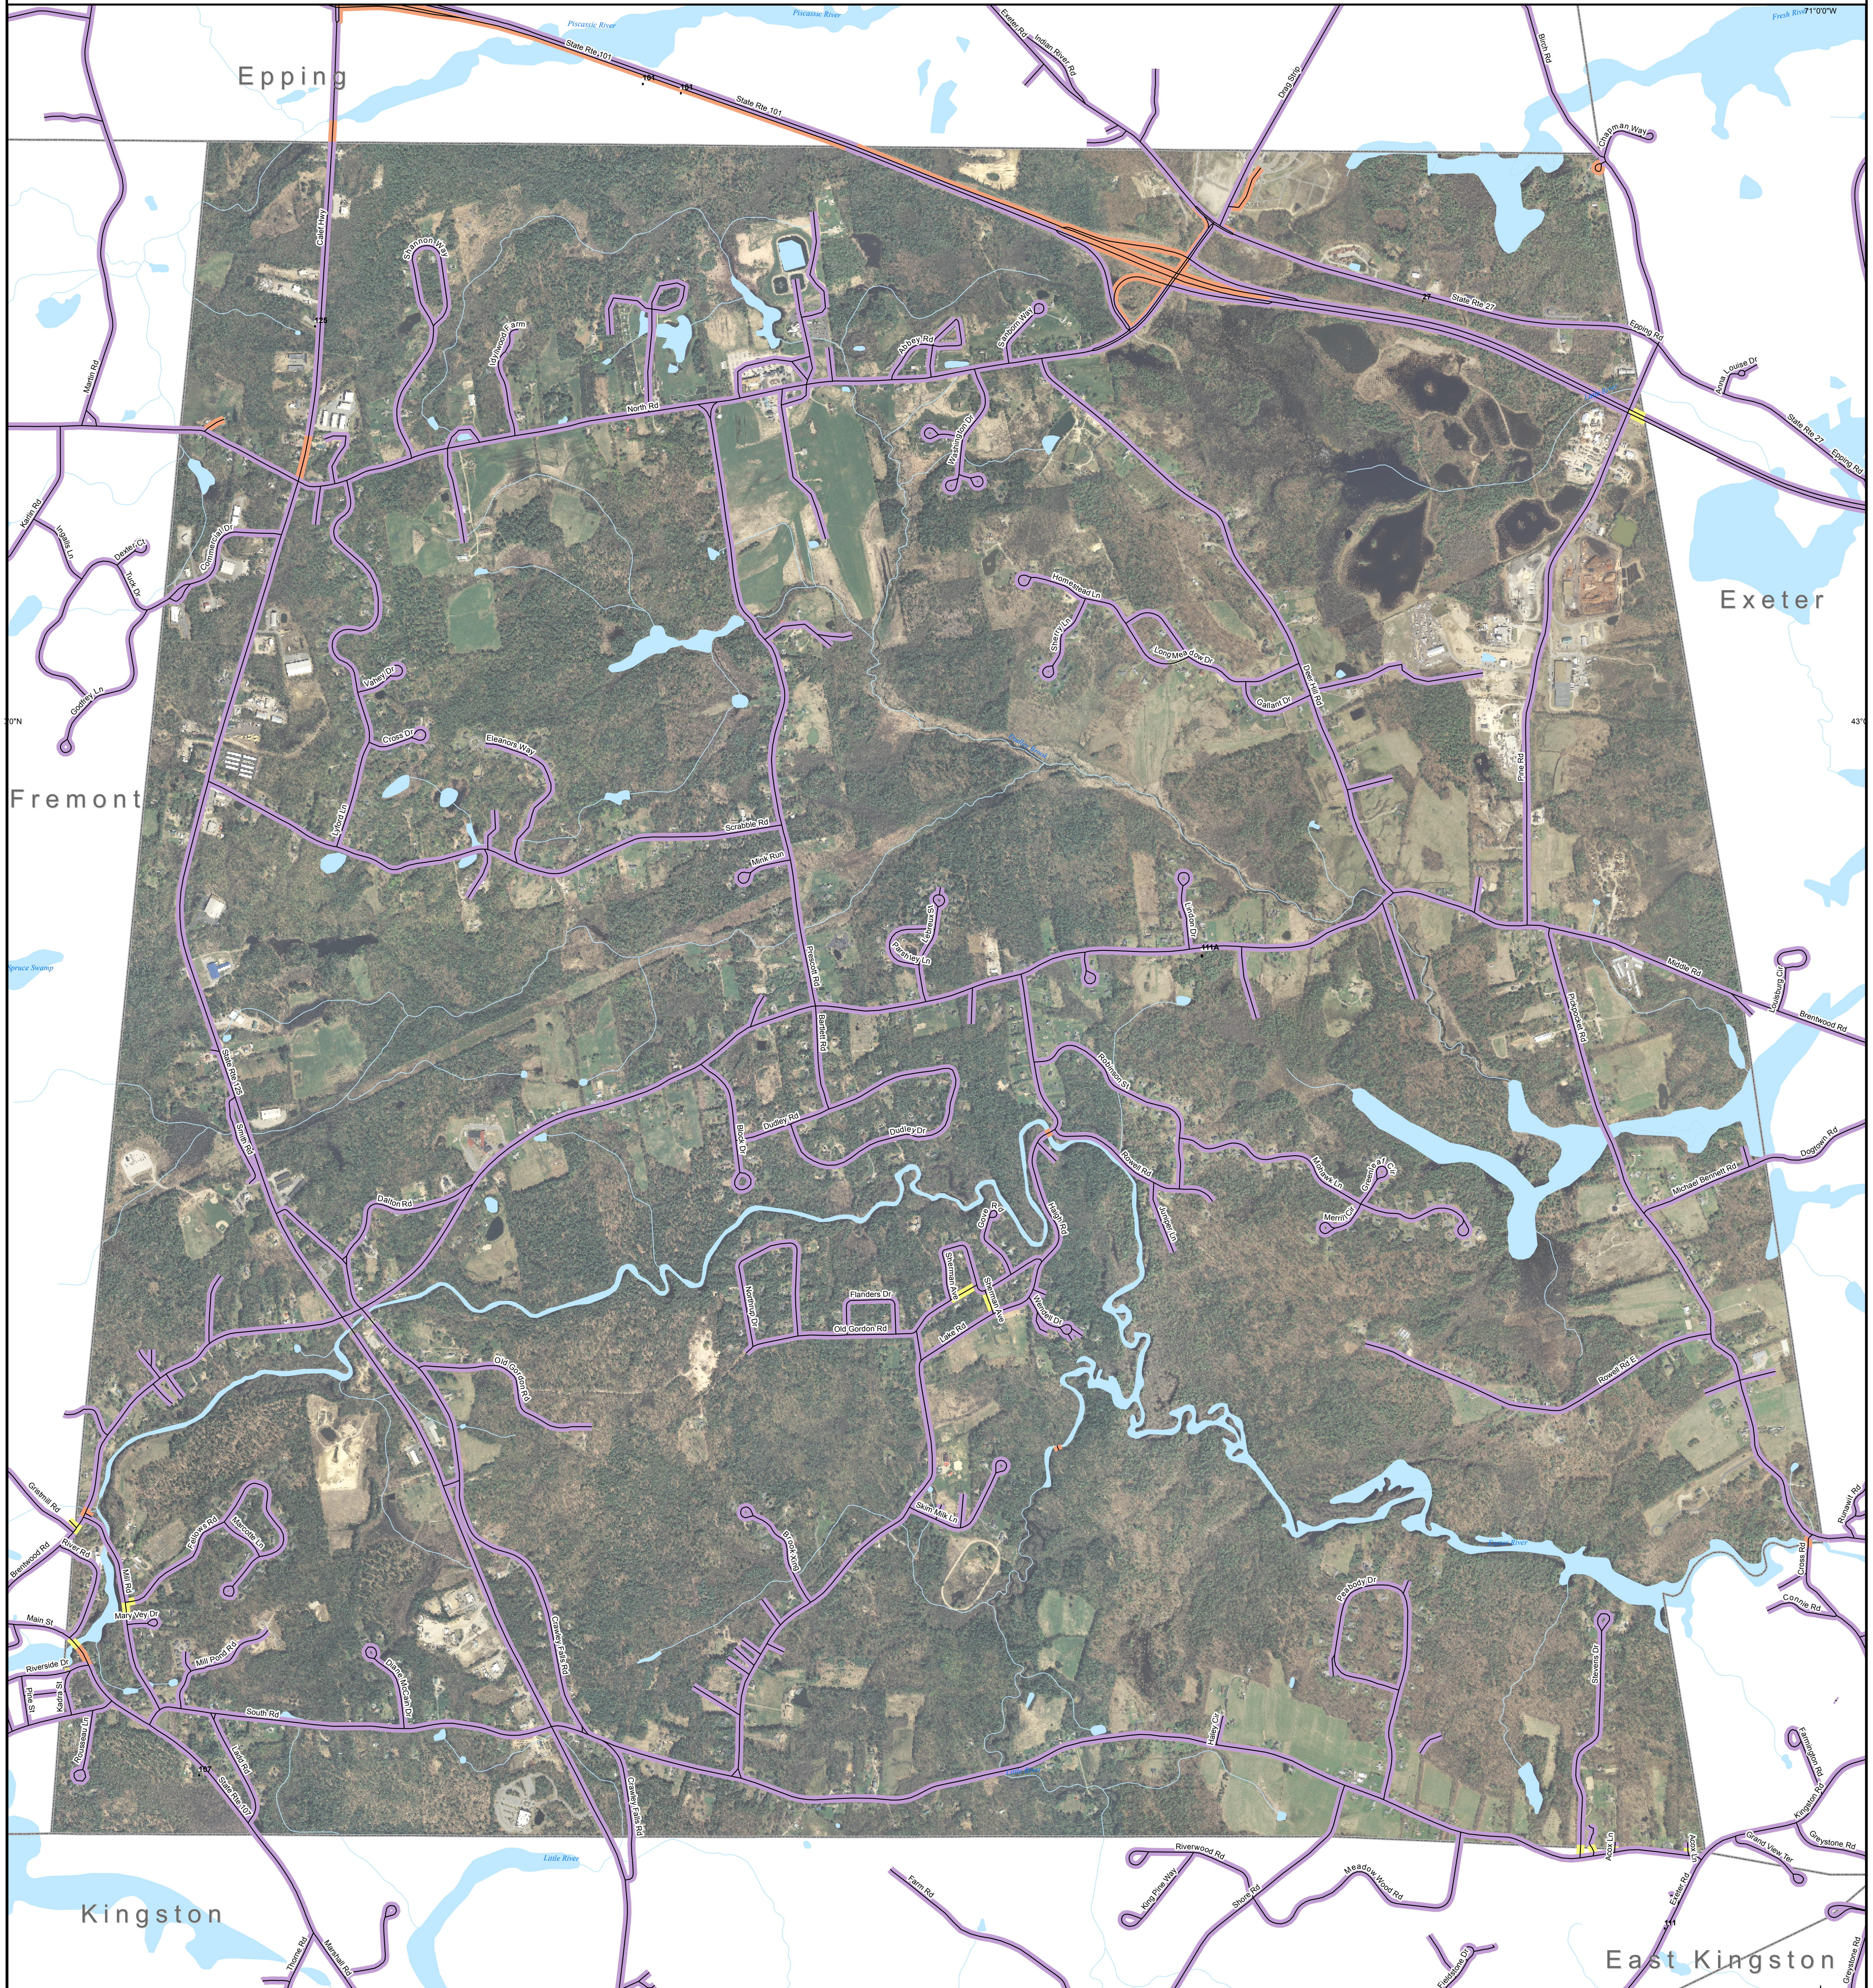

DSL & Cable Broadband Service Availability Town of Brentwood

MAP REVIEW:

Name:		Email:	
Title:		Phone:	
Organization:		Date:	
Number of changes:			
Comments (please attach separate sheet if needed):			

Map Key

- Roads served by DSL and cable
- Roads served by cable only
- Roads served by DSL only

This map displays broadband access information submitted to the NH Broadband Mapping & Planning Program (NHBMPP) as of March 31, 2013. The map has been generated for the sole purpose of verifying locations of DSL and cable broadband services in each town in New Hampshire.

North arrow and scale bar (0 to 0.6 miles).

Locus Map showing the location of Brentwood, NH within New Hampshire.

Logos for NH GRANIT and UNIVERSITY of NEW HAMPSHIRE.