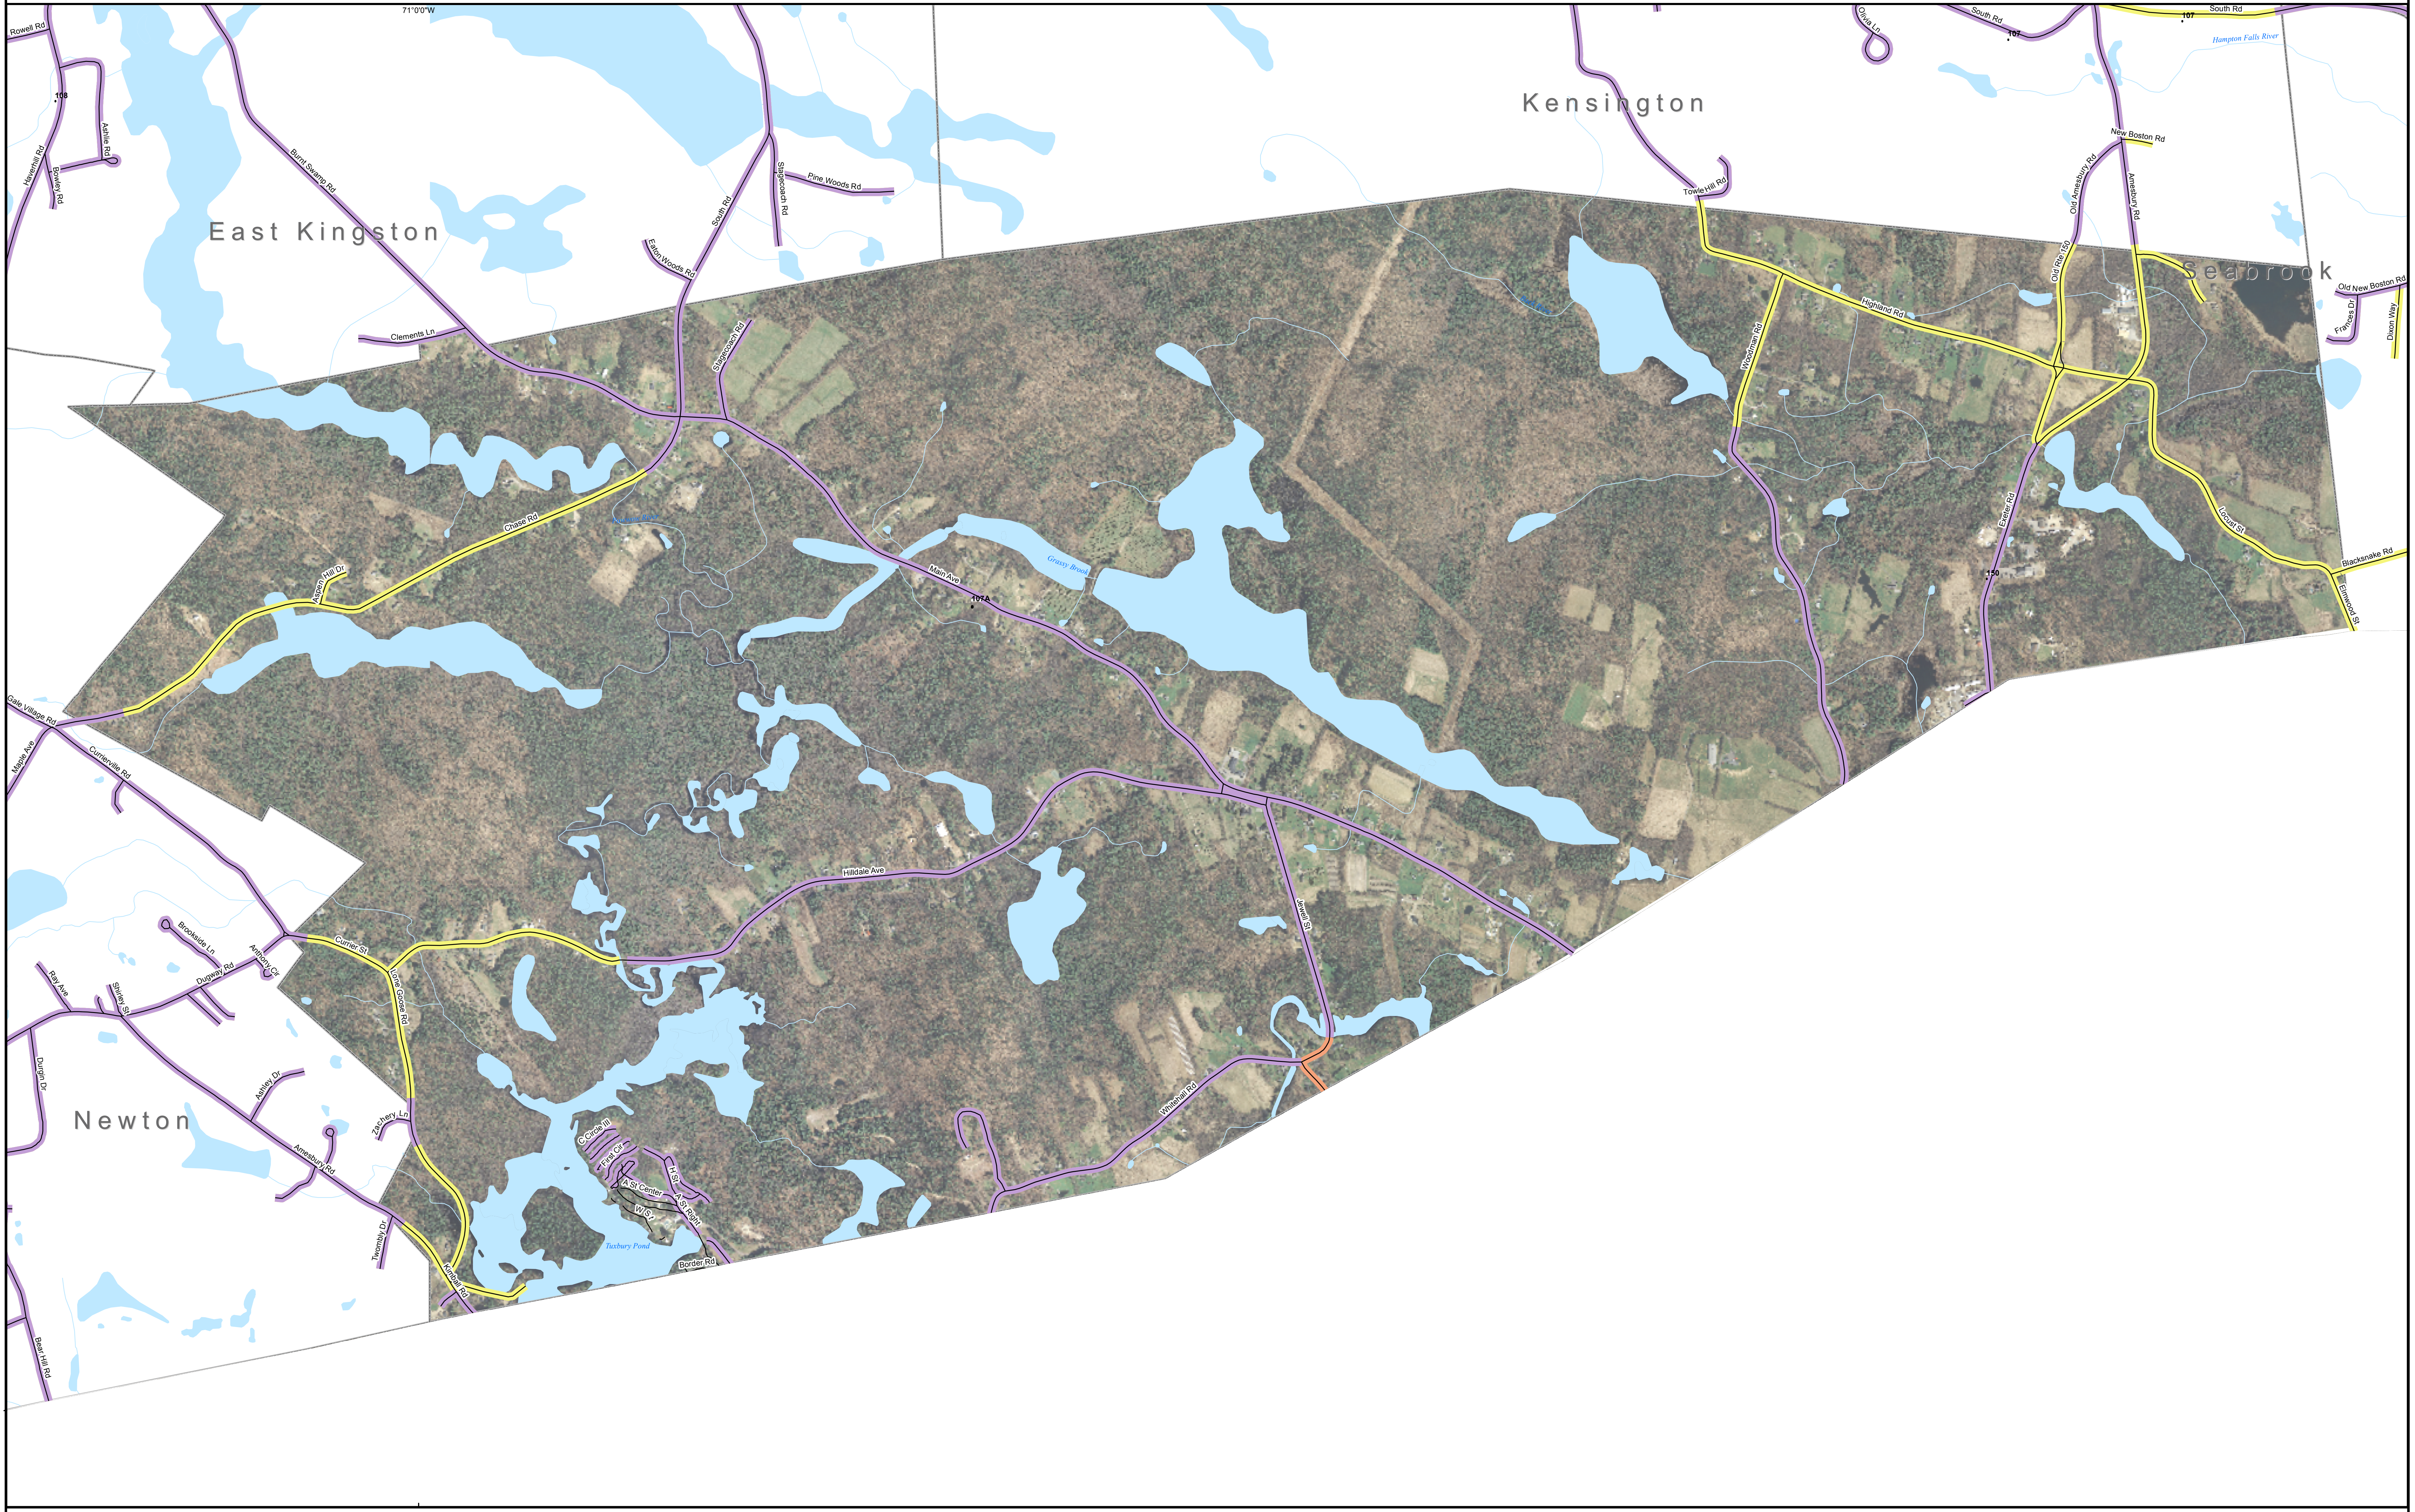

DSL & Cable Broadband Service Availability Town of South Hampton

MAP REVIEW:		Email:	
Name:		Phone:	
Title:		Date:	
Organization:			
Number of changes:			
Comments (please attach separate sheet if needed):			

- Map Key**
- Roads served by DSL and cable
 - Roads served by cable only
 - Roads served by DSL only

This map displays broadband access information submitted to the NH Broadband Mapping & Planning Program (NHBMP) as of March 31, 2013. The map has been generated for the sole purpose of verifying locations of DSL and cable broadband services in each town in New Hampshire.