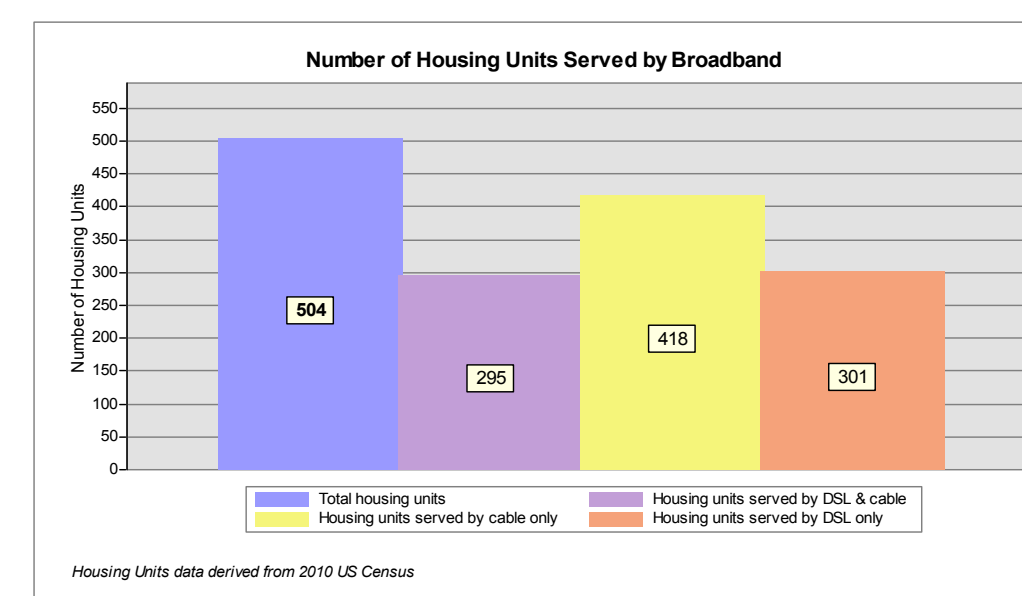

Broadband is defined as access that is at least **768 kbps downstream** and **200 kbps upstream**.

For more information on this project, please visit the NHBMP web site at: iwantbroadbandnh.org

Provider Name	Technology
Comcast	Cable
FairPoint Communications, Inc.	DSL