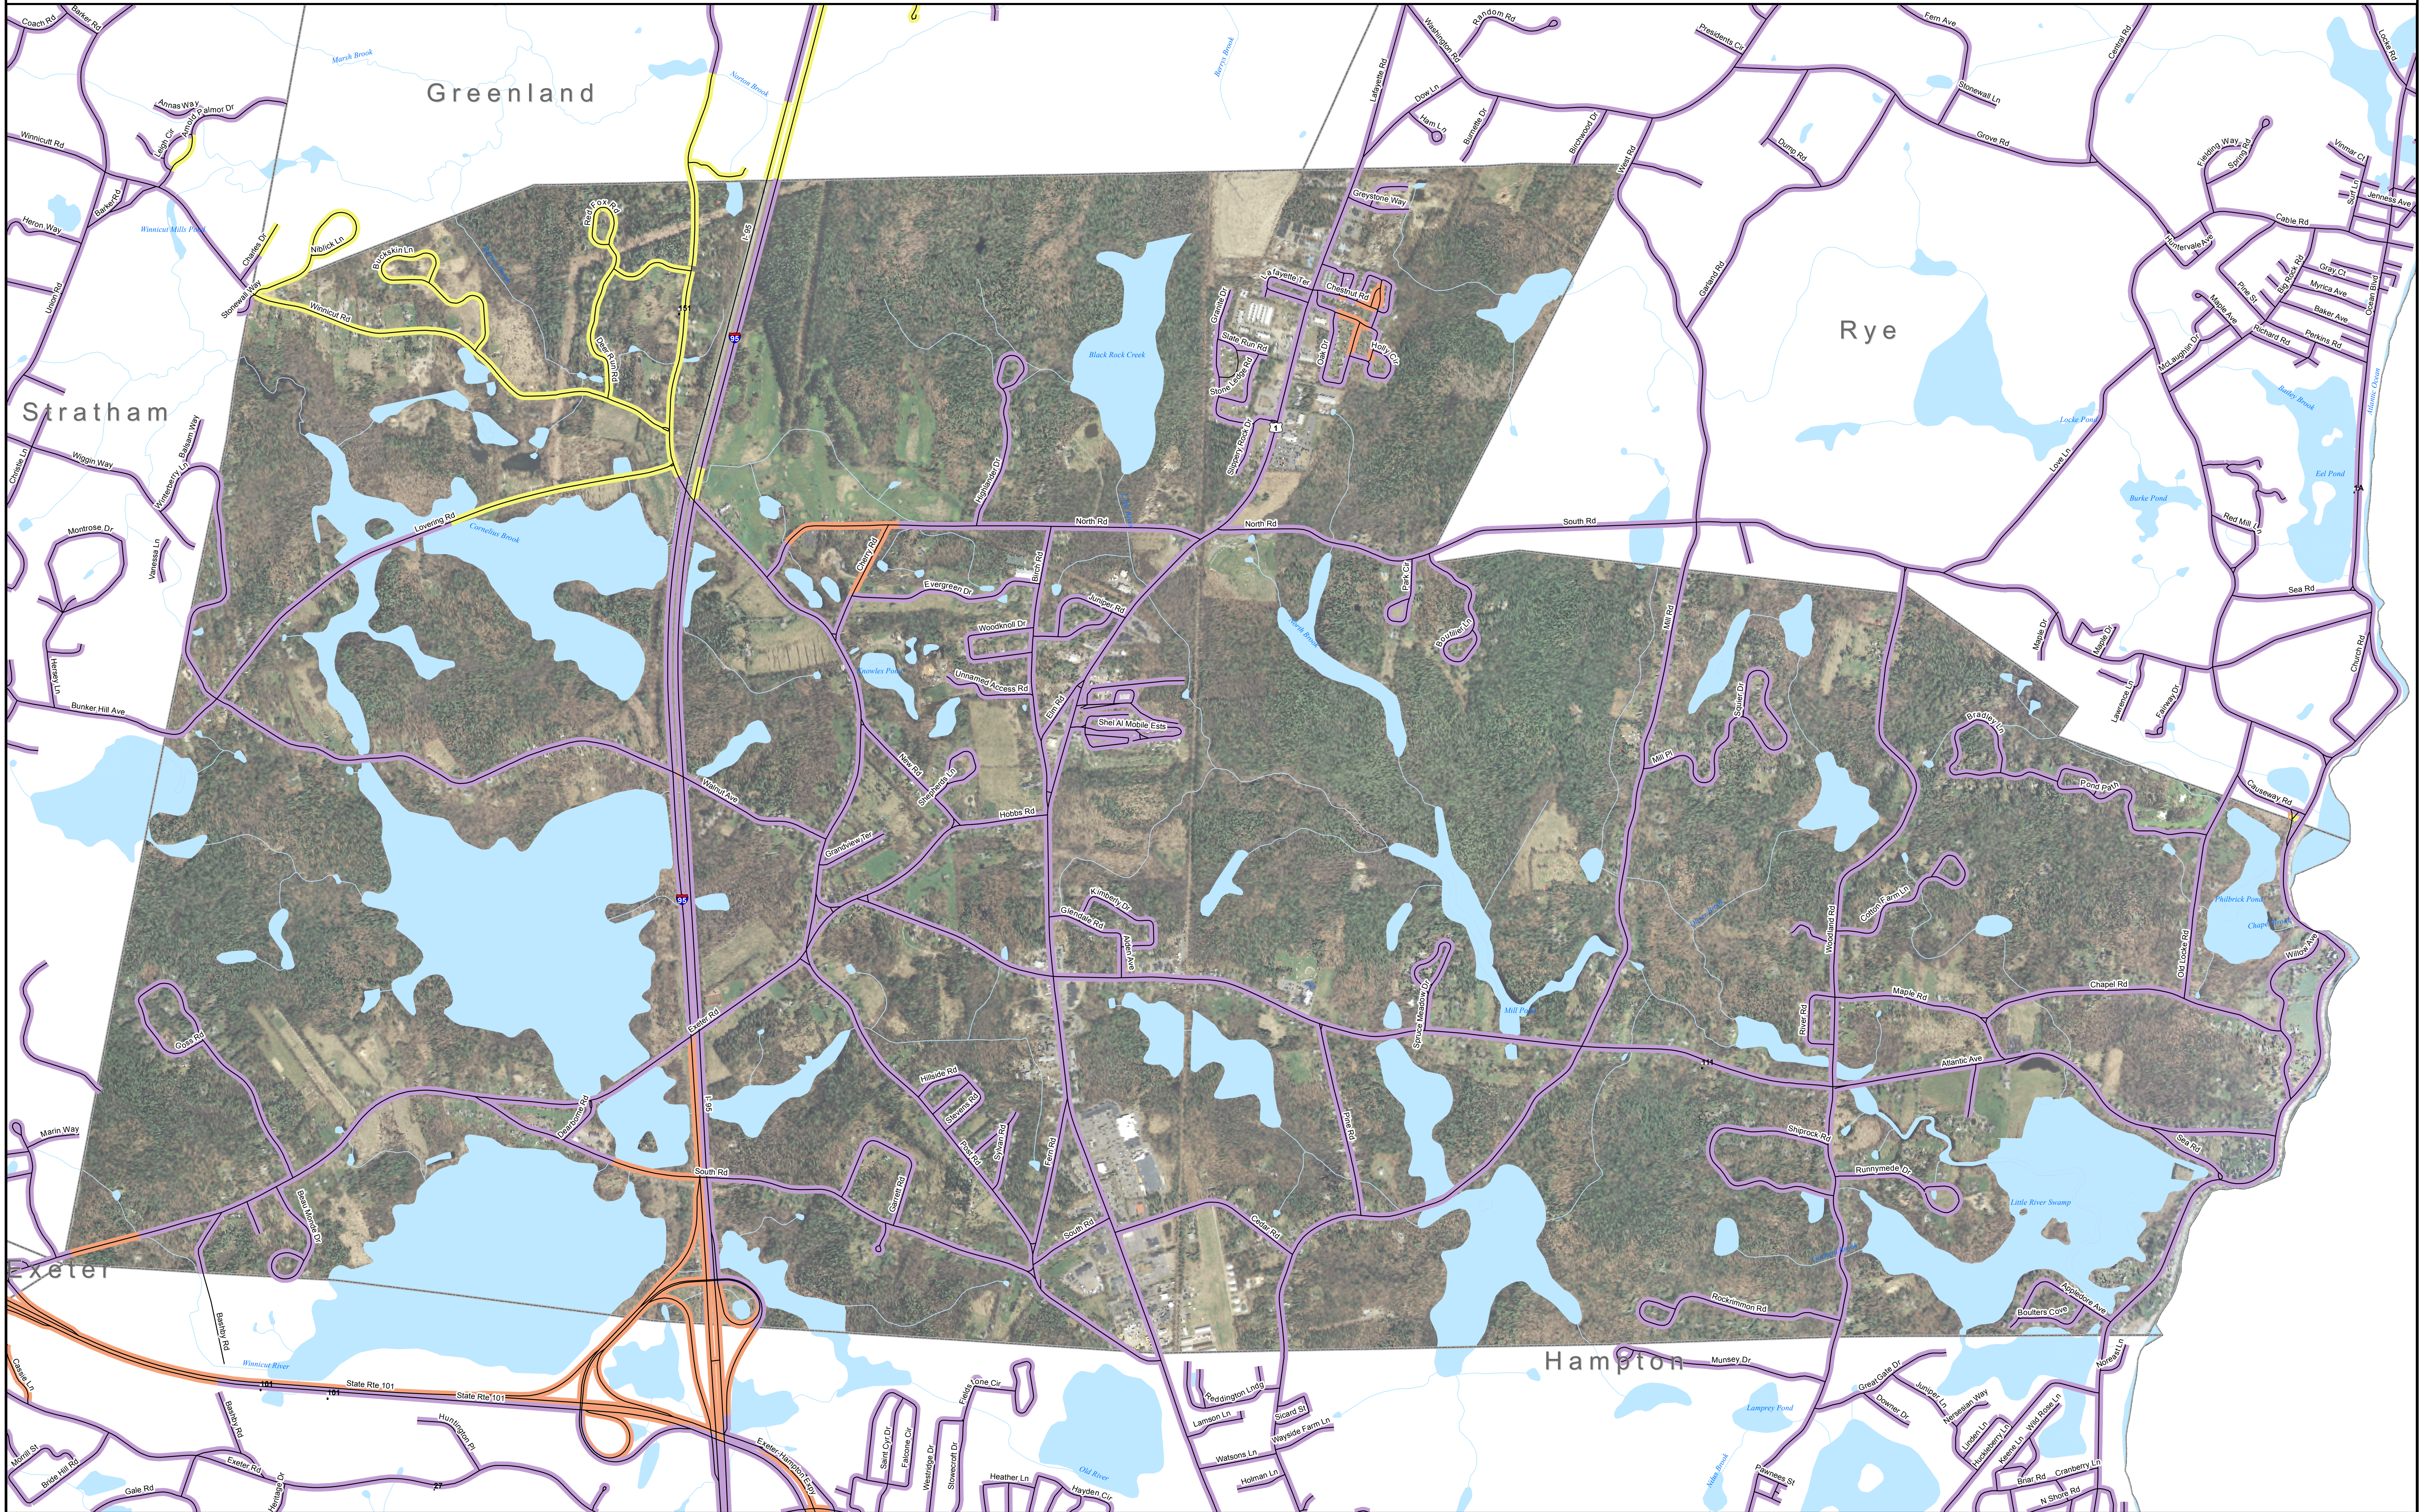

- Map Key**
- Roads served by DSL and cable
  - Roads served by cable only
  - Roads served by DSL only

This map displays broadband access information submitted to the NH Broadband Mapping & Planning Program (NHBMP) as of March 31, 2013. The map has been generated for the sole purpose of verifying locations of DSL and cable broadband services in each town in New Hampshire.