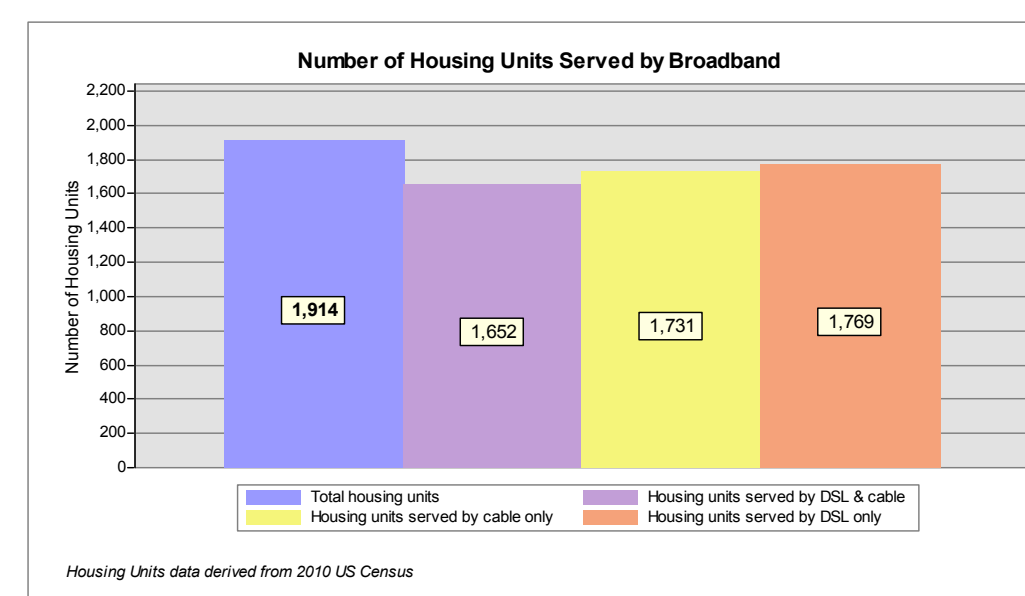

Broadband is defined as access that is at least **768 kbps downstream** and **200 kbps upstream**.

For more information on this project, please visit the NHBMP web site at: [iwantbroadbandnh.org](http://iwantbroadbandnh.org)