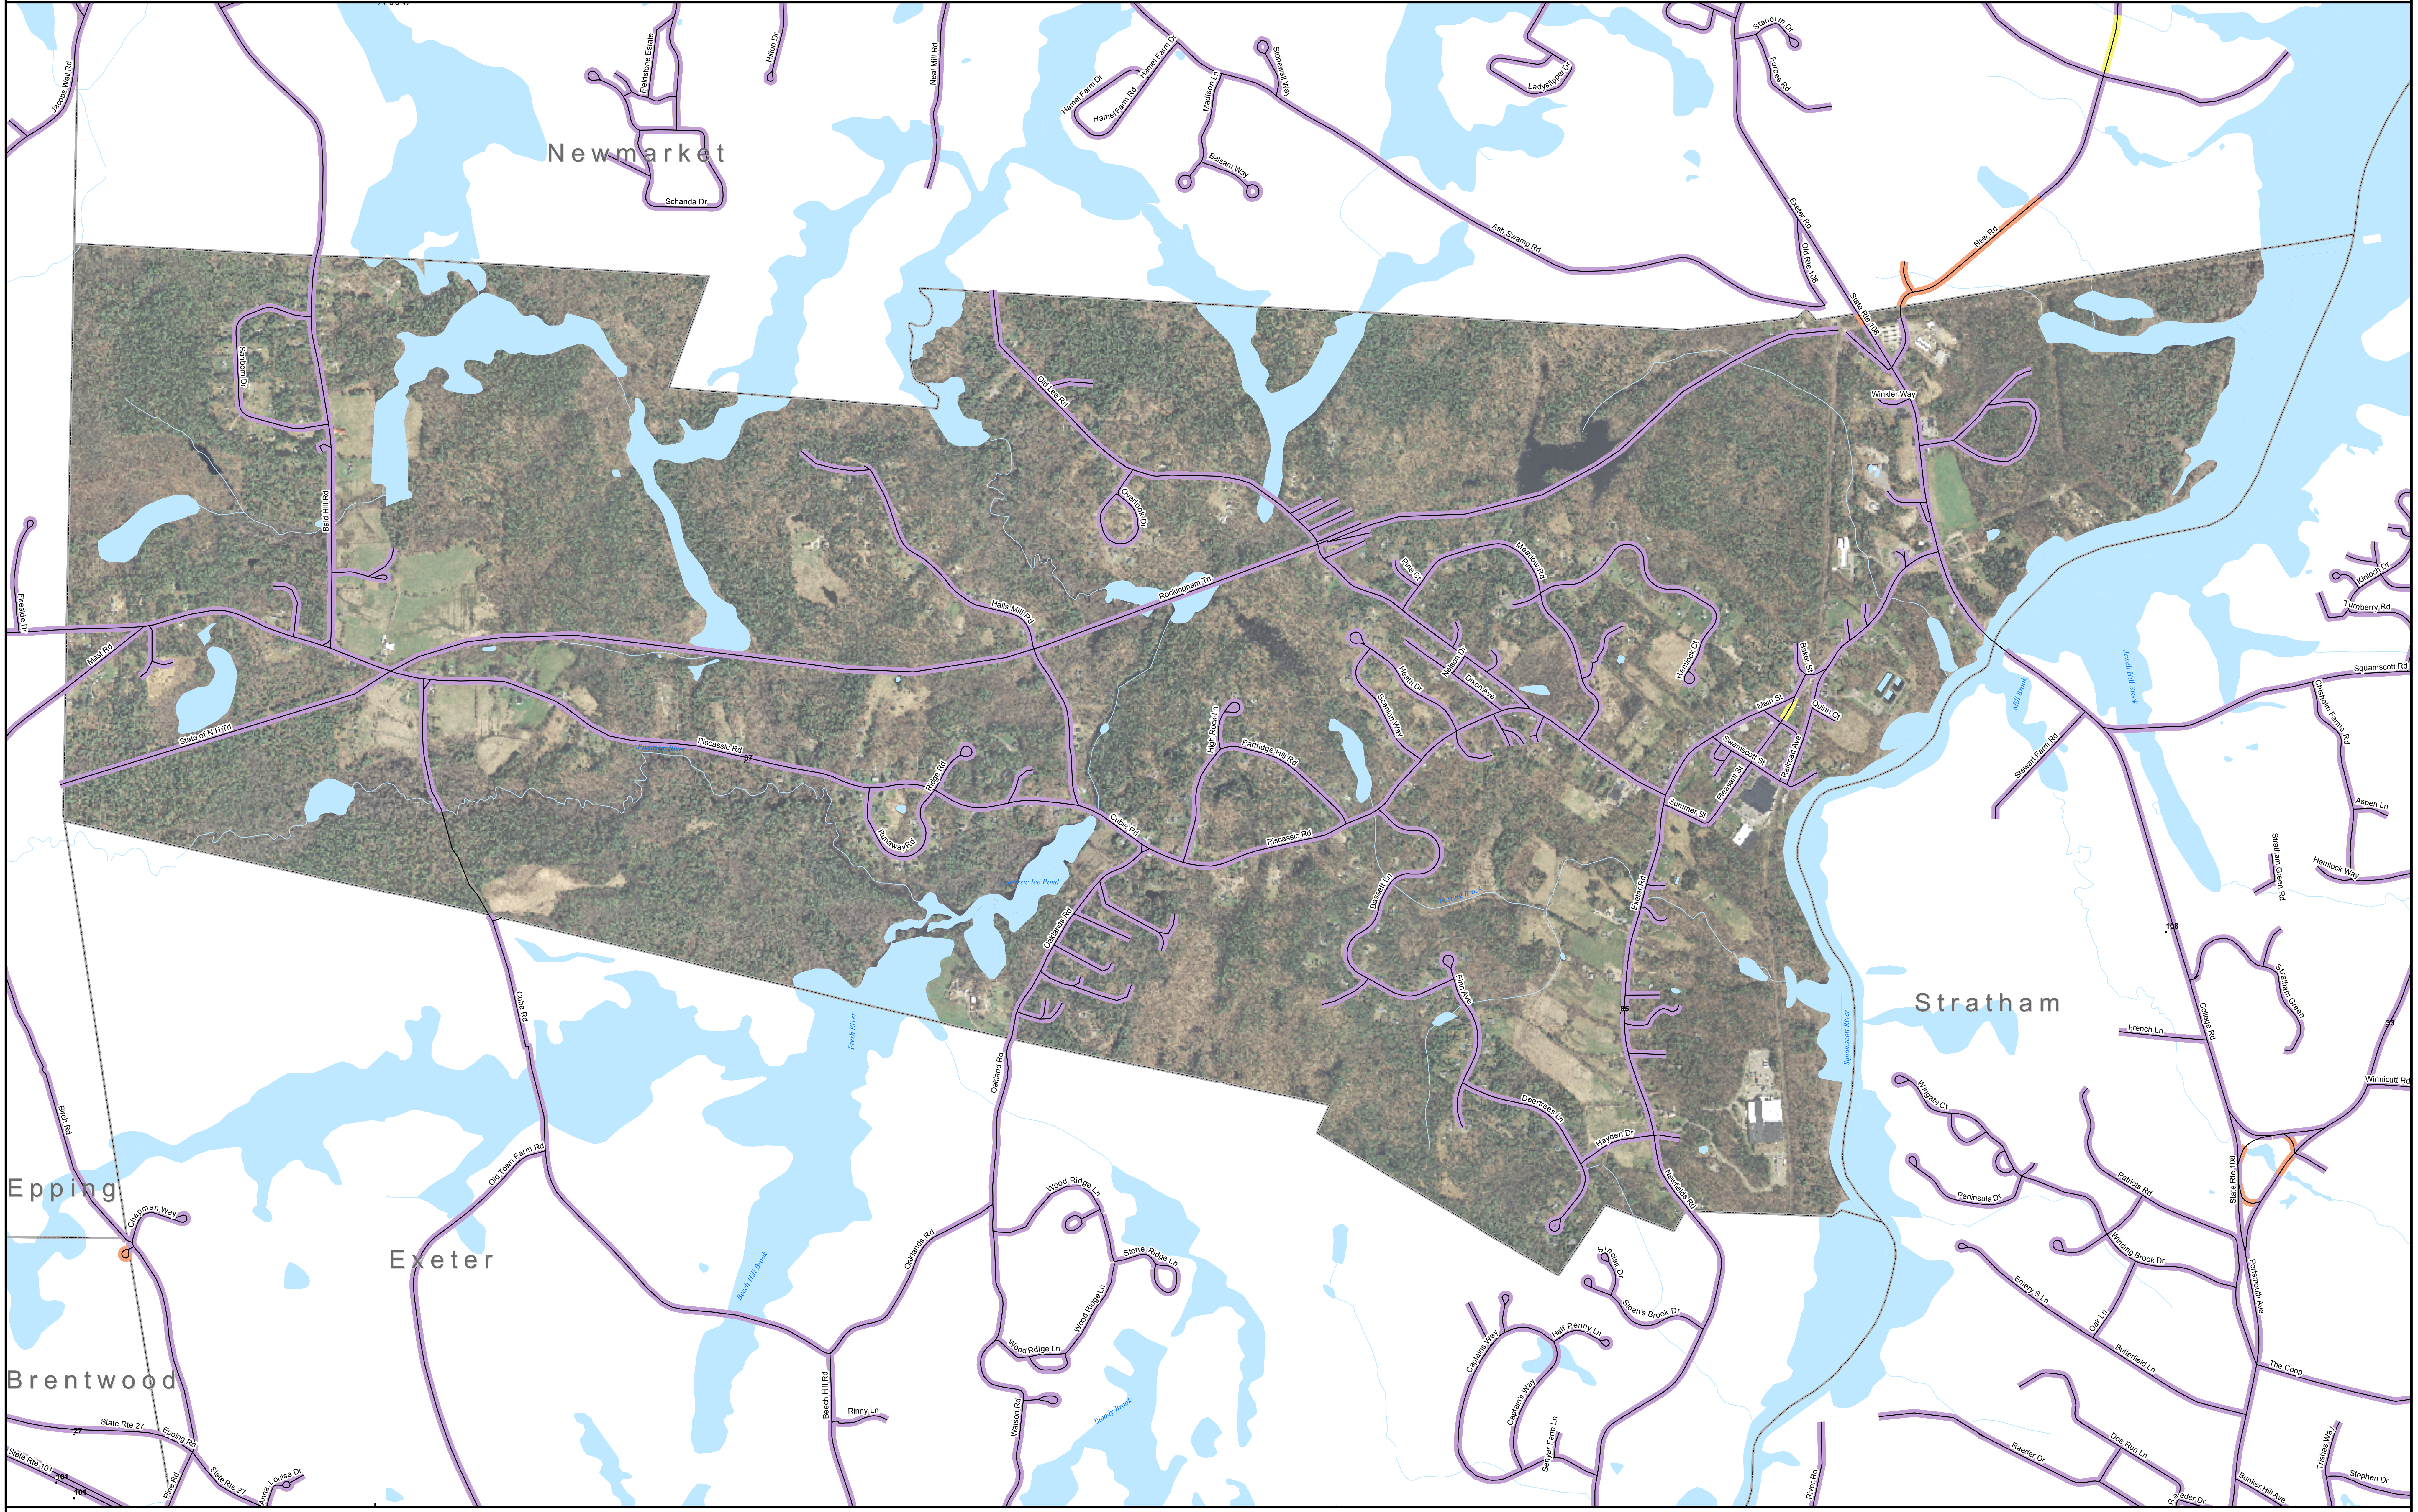

# DSL & Cable Broadband Service Availability Town of Newfields

MAP REVIEW:		Name:	Phone:
Title:		Organization:	Date:
Number of changes:		Comments (please attach separate sheet if needed):	

- Map Key**
- Roads served by DSL and cable
  - Roads served by cable only
  - Roads served by DSL only

This map displays broadband access information submitted to the NH Broadband Mapping & Planning Program (NHBMPP) as of March 31, 2013. The map has been generated for the sole purpose of verifying locations of DSL and cable broadband services in each town in New Hampshire.