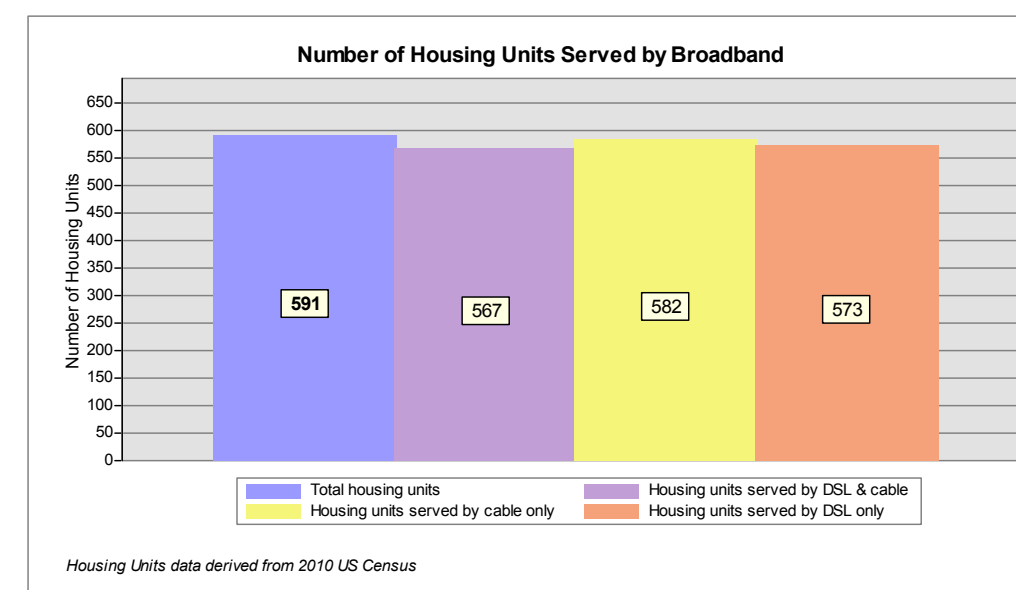

Provider Name	Technology
Comcast	Cable
FairPoint Communications, Inc.	DSL
G4 Communications	DSL