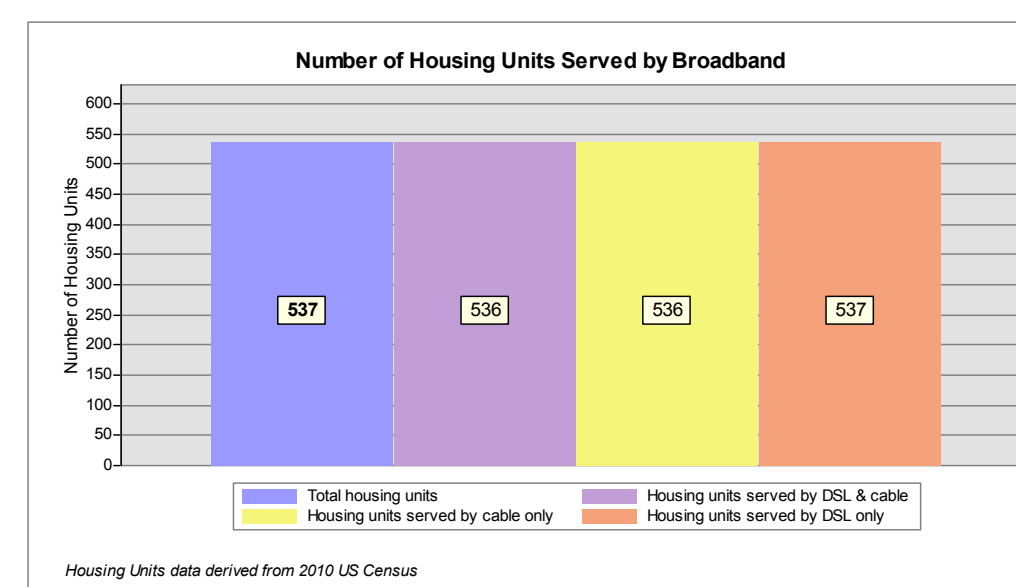

1. **Map Key**
2. Roads served by DSL and cable
   - Roads served by cable only
   - Roads served by DSL only

This map displays broadband access information submitted to the NH Broadband Mapping & Planning Program (NHBMP) as of March 31, 2013. The map has been generated for the sole purpose of verifying locations of DSL and cable broadband services in each town in New Hampshire.

Broadband is defined as access that is at least **768 kbps downstream** and **200 kbps upstream**.

For more information on this project, please visit the NHBMP web site at: iwantbroadbandnh.org

Provider Name	Technology
Comcast	Cable
FairPoint Communications, Inc.	DSL
G4 Communications	DSL
MegaPath Corporation	DSL
OTT Communications	DSL