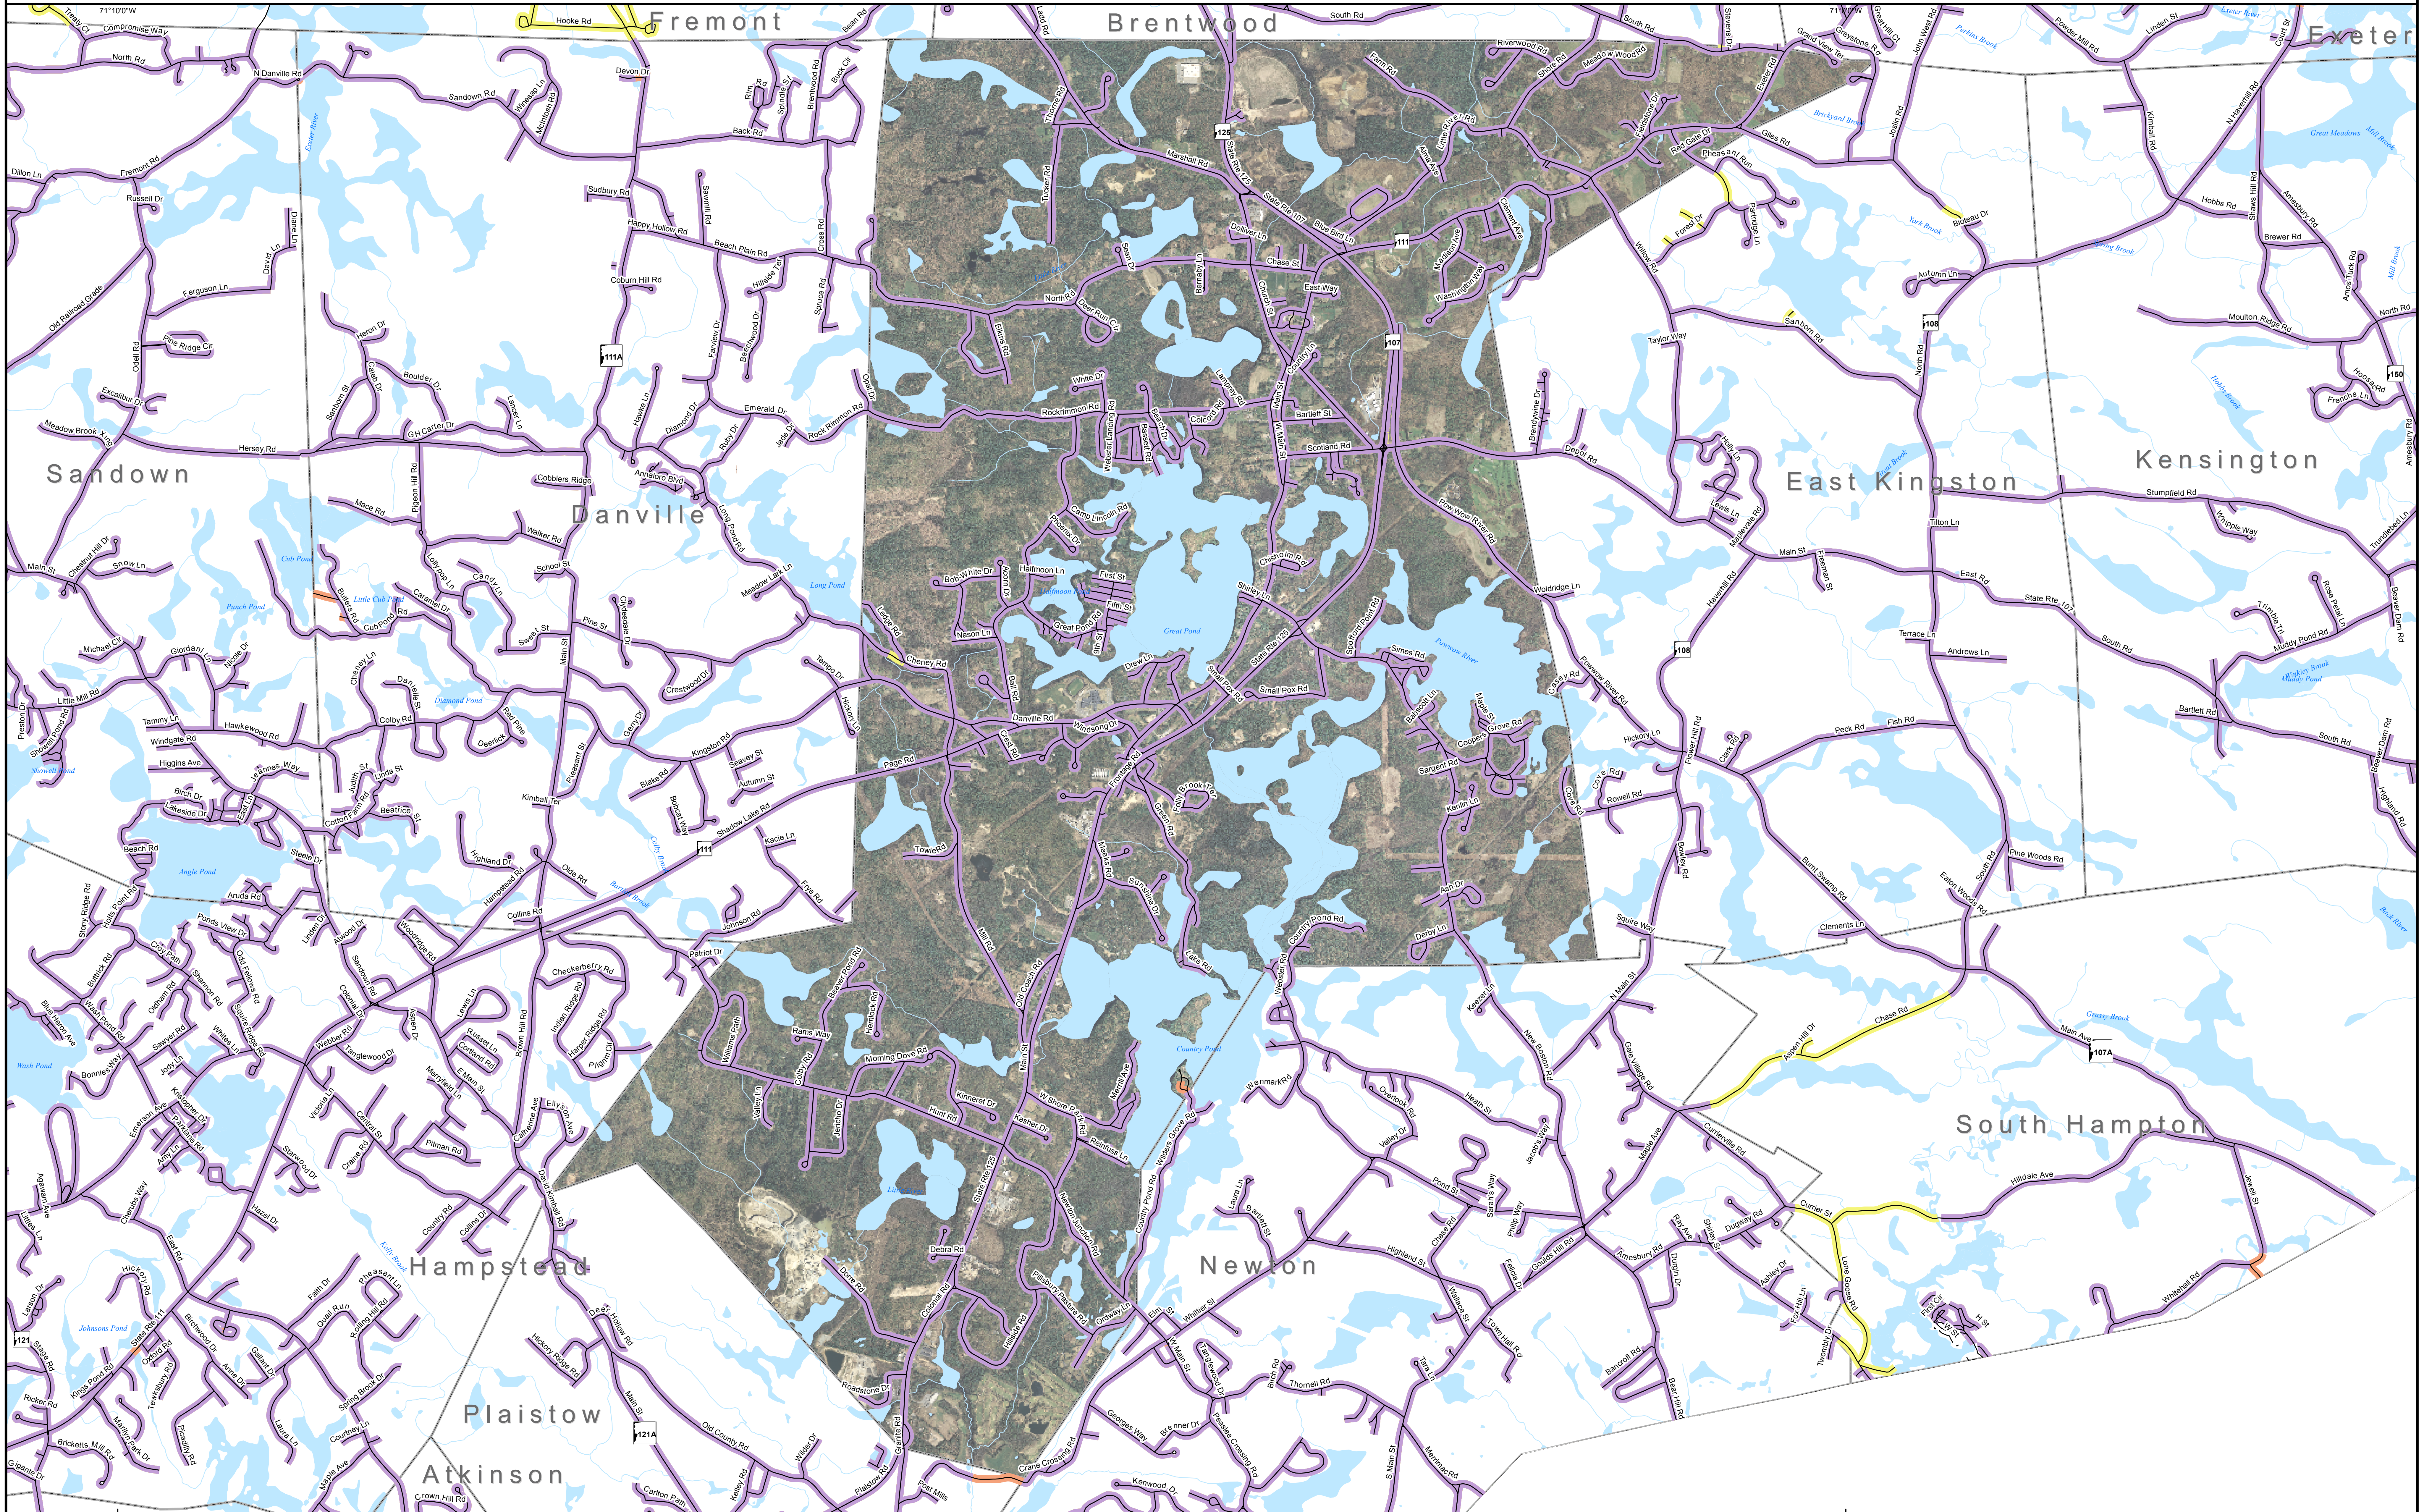

Map Key

- Roads served by DSL and cable
- Roads served by cable only
- Roads served by DSL only

This map displays broadband access information submitted to the NH Broadband Mapping & Planning Program (NHBMPP) as of March 31, 2013. The map has been generated for the sole purpose of verifying locations of DSL and cable broadband services in each town in New Hampshire.