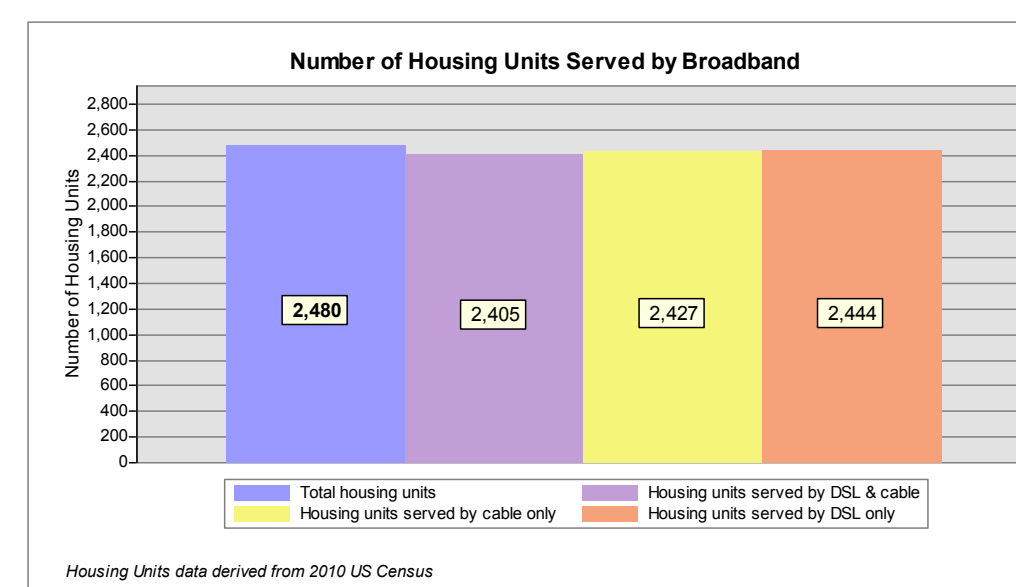

Broadband is defined as access that is at least **768 kbps downstream** and **200 kbps upstream**.

For more information on this project, please visit the NHBMPP web site at: iwantbroadbandnh.org

Provider Name	Technology
Comcast	Cable
FairPoint Communications, Inc.	DSL
G4 Communications	DSL
Granite State Telephone	DSL