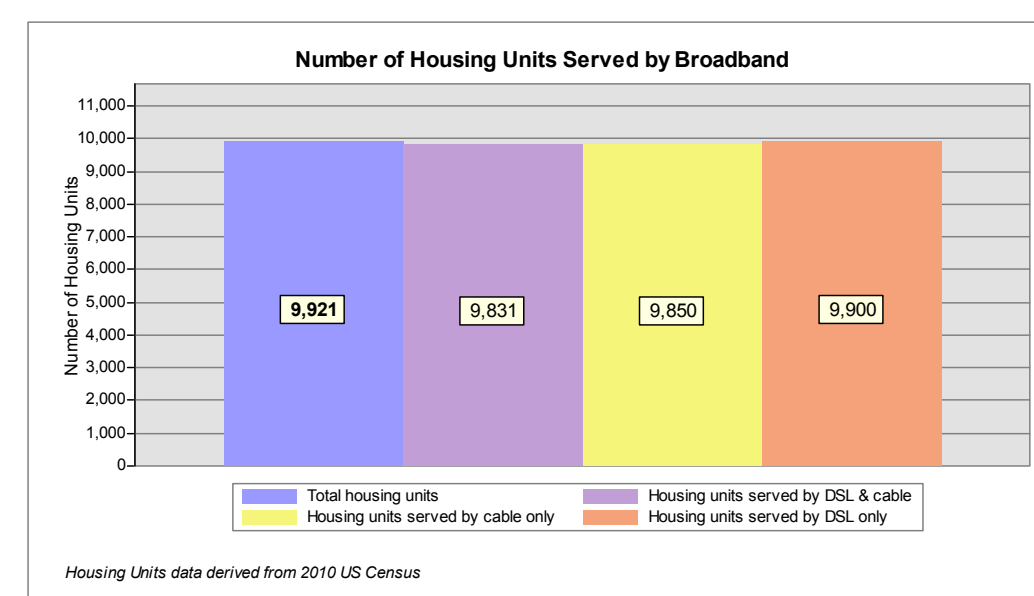

Provider Name	Technology
Comcast	Cable
FairPoint Communications, Inc.	DSL
G4 Communications	DSL