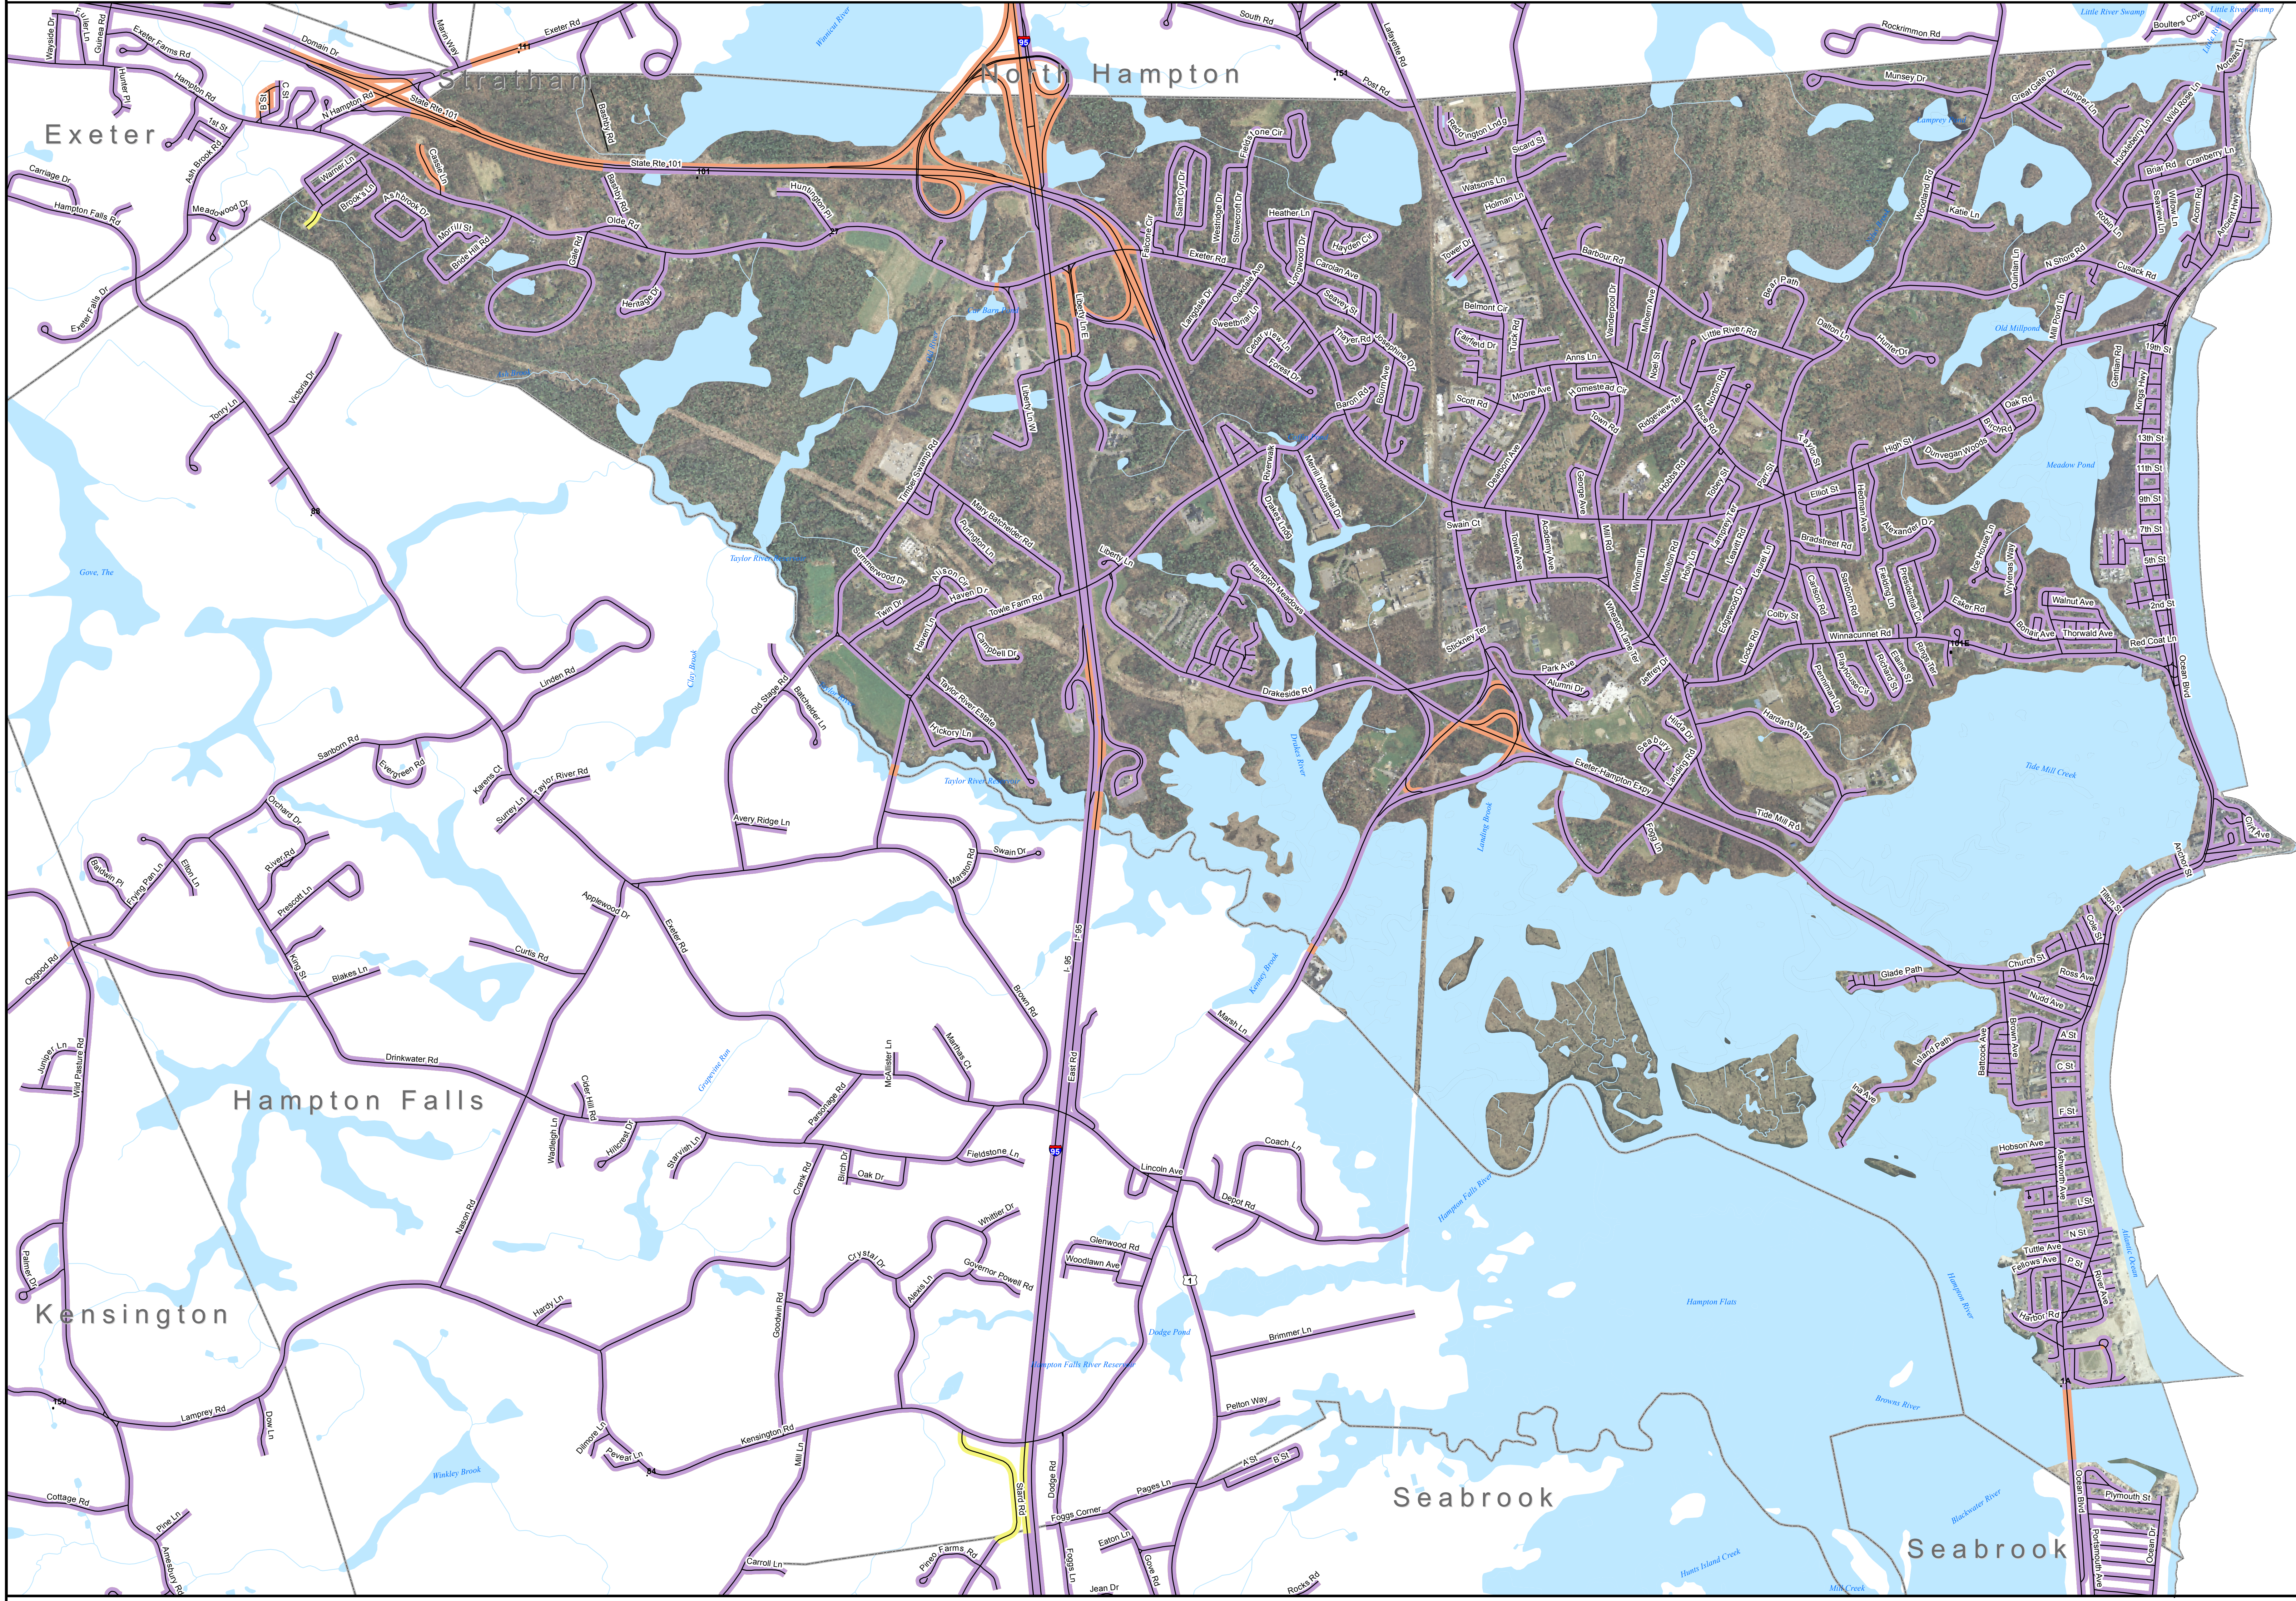

DSL & Cable Broadband Service Availability Town of Hampton

MAP REVIEW:		Name:	Phone:
Title:		Organization:	Date:
Number of changes:		Comments (please attach separate sheet if needed):	

- Map Key**
- Roads served by DSL and cable
 - Roads served by cable only
 - Roads served by DSL only

This map displays broadband access information submitted to the NH Broadband Mapping & Planning Program (NHBMPP) as of March 31, 2013. The map has been generated for the sole purpose of verifying locations of DSL and cable broadband services in each town in New Hampshire.