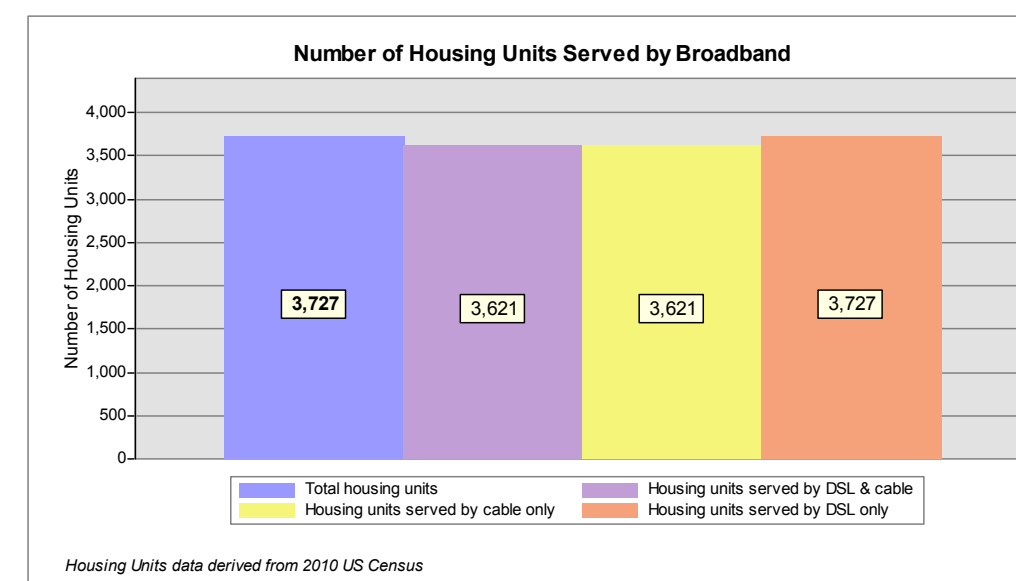

Provider Name	Technology
Comcast	Cable
FairPoint Communications, Inc.	DSL
G4 Communications	DSL
Granite State Telephone	DSL