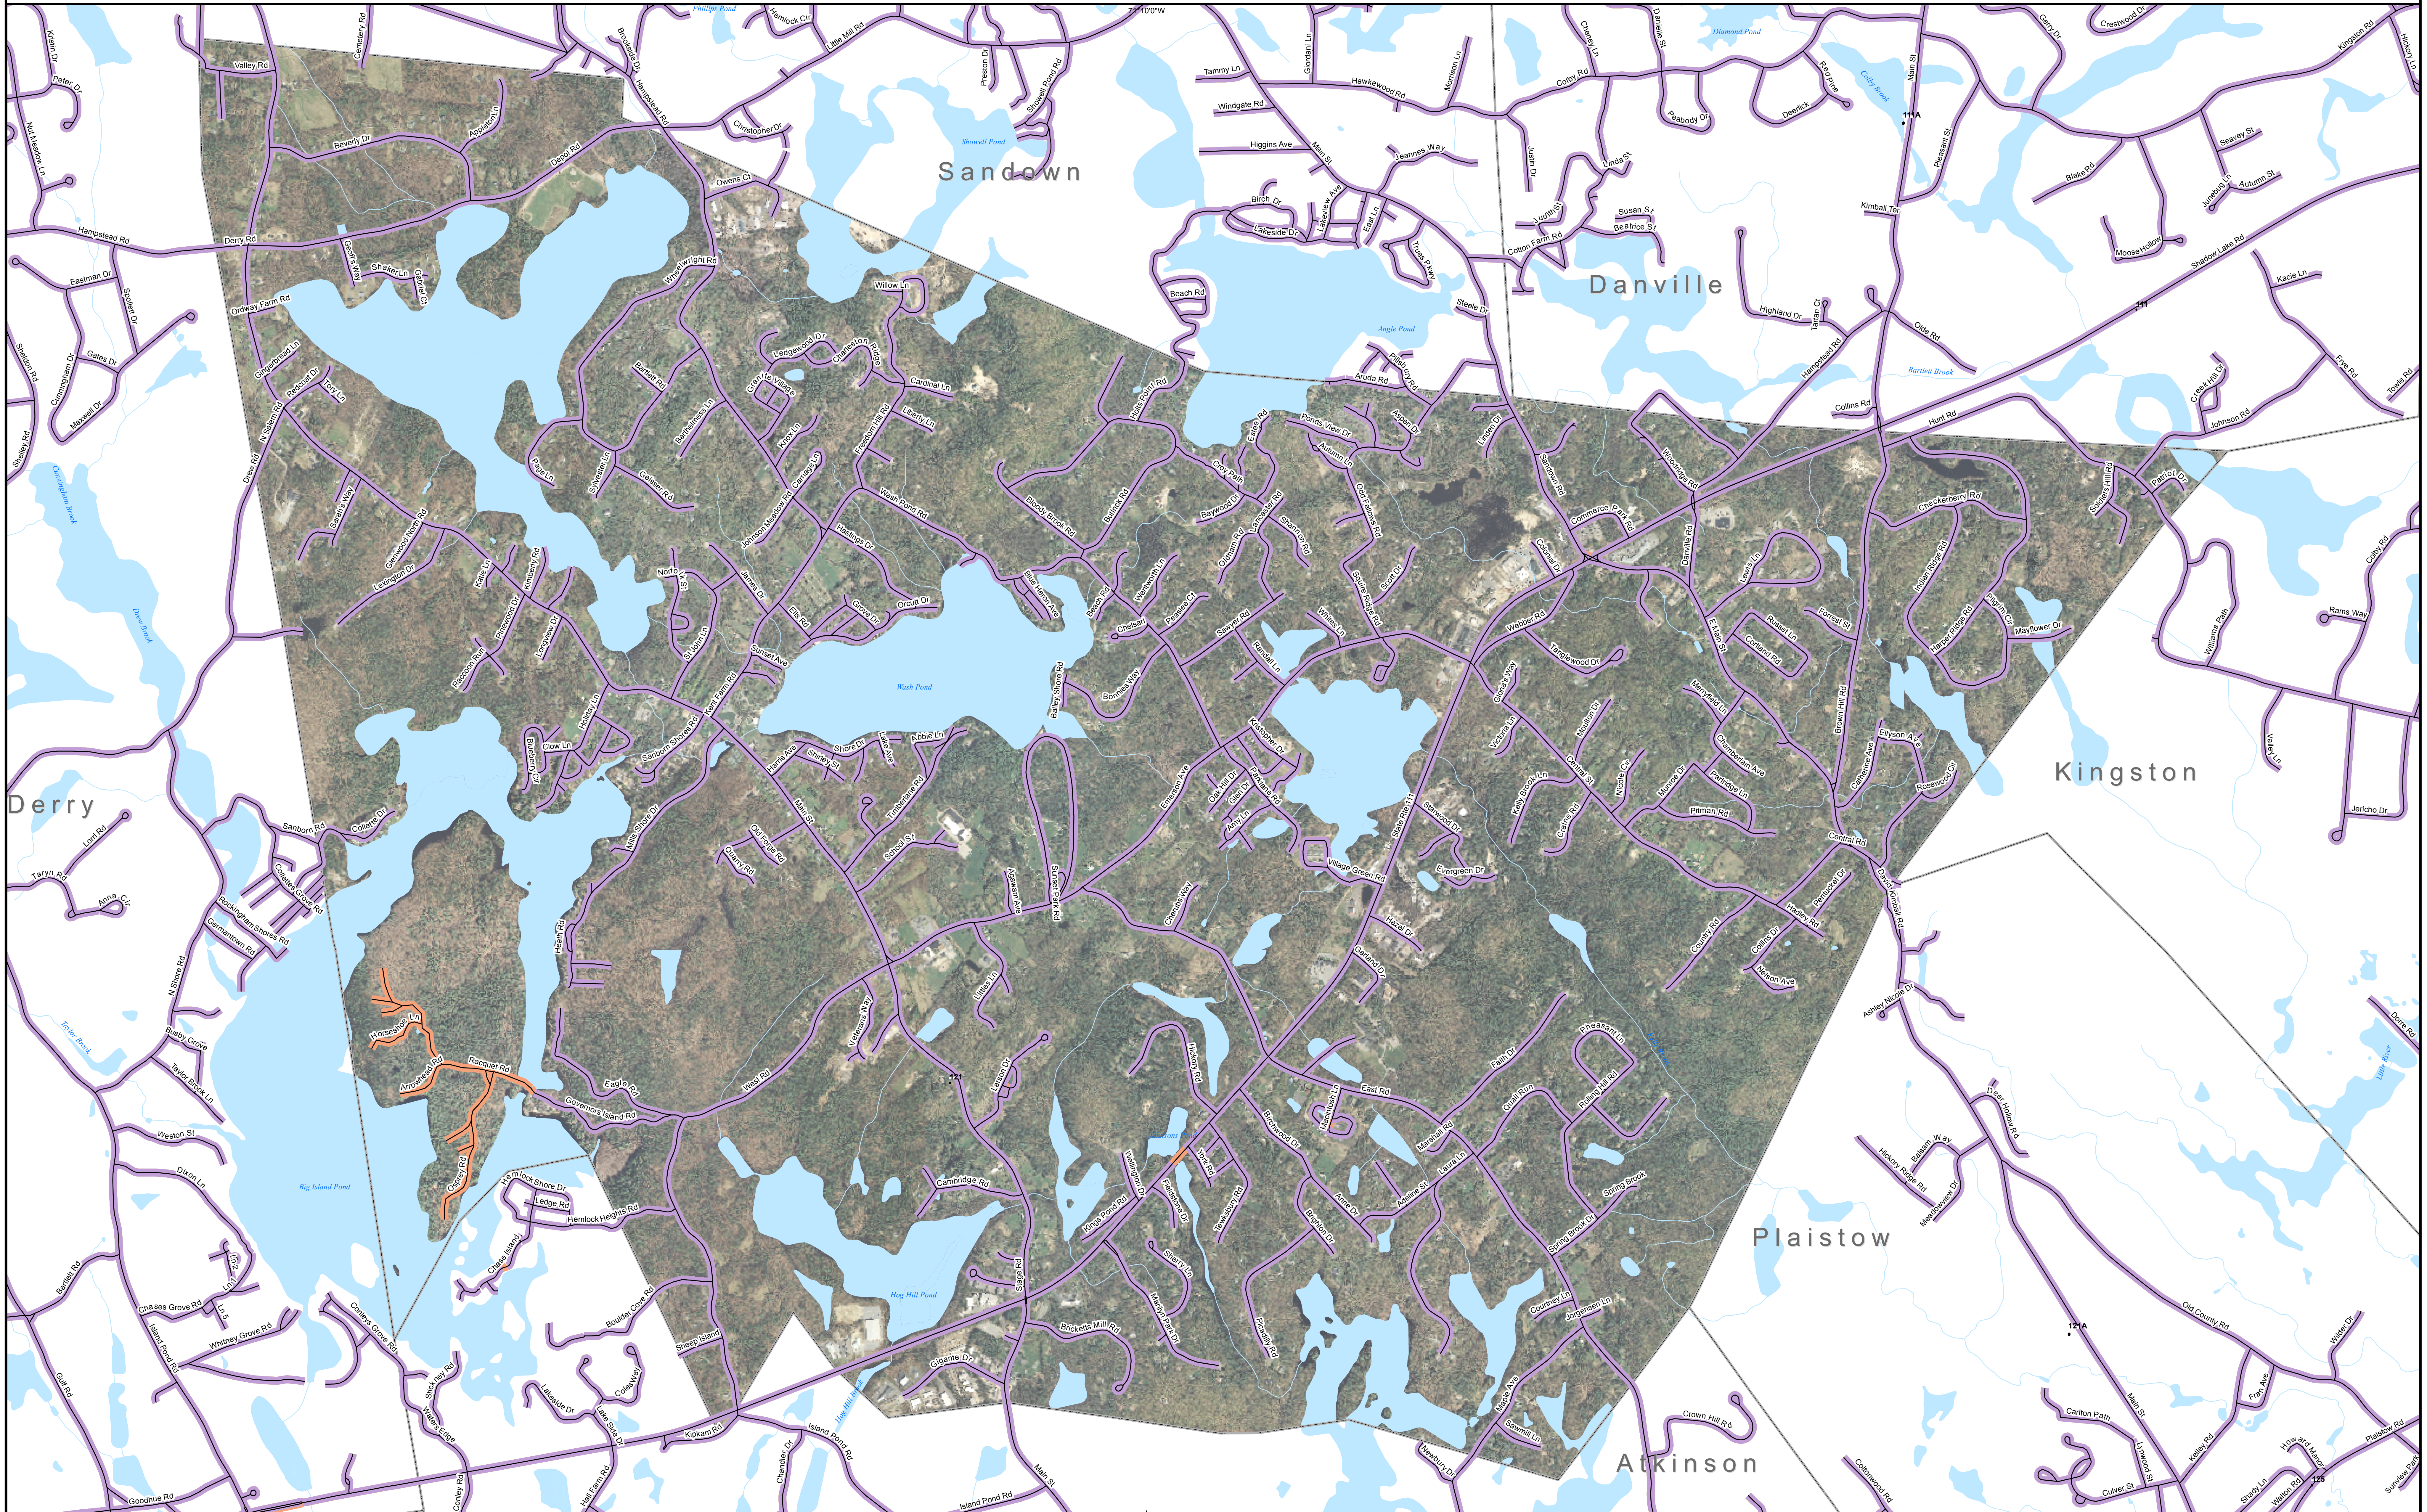

# DSL & Cable Broadband Service Availability Town of Hampstead

MAP REVIEW:		Name:	Email:
Title:		Phone:	Date:
Organization:		Number of changes:	
Comments (please attach separate sheet if needed):			

- Map Key**
- Roads served by DSL and cable
  - Roads served by cable only
  - Roads served by DSL only

This map displays broadband access information submitted to the NH Broadband Mapping & Planning Program (NHBMPP) as of March 31, 2013. The map has been generated for the sole purpose of verifying locations of DSL and cable broadband services in each town in New Hampshire.