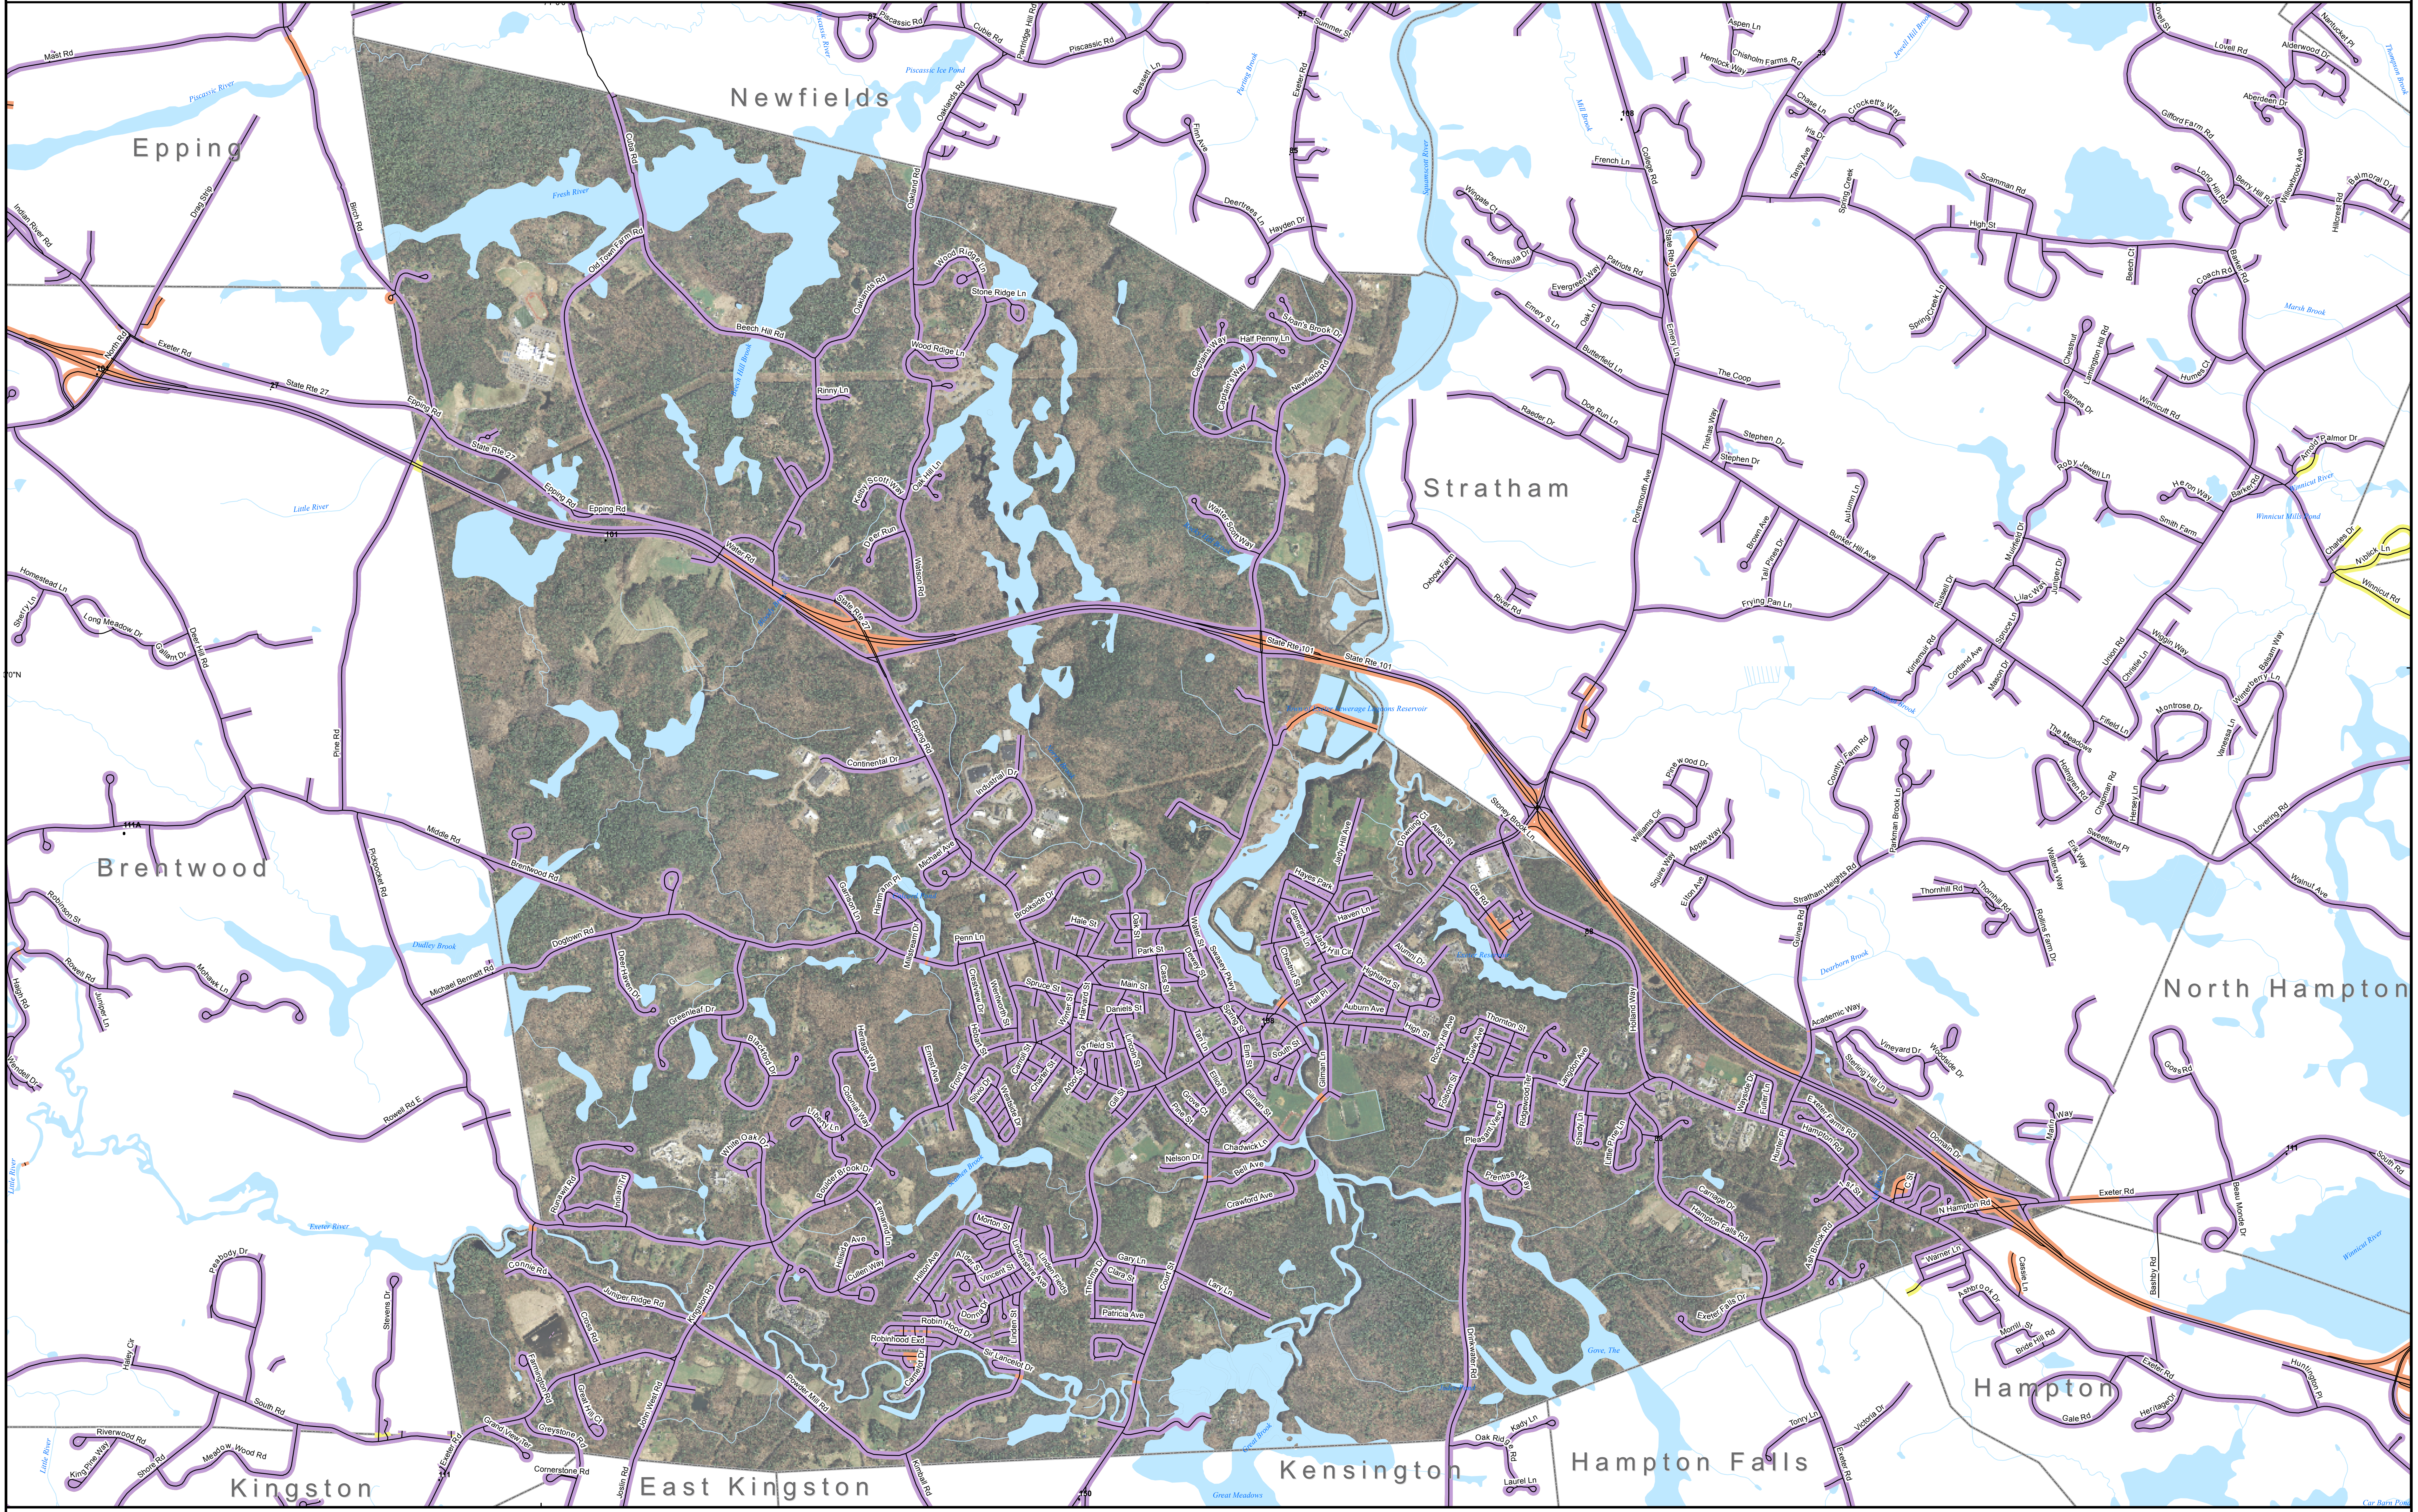

DSL & Cable Broadband Service Availability Town of Exeter

MAP REVIEW:

Name:		Email:	
Title:		Phone:	
Organization:		Date:	
Number of changes:			
Comments (please attach separate sheet if needed):			

- Map Key**
- Roads served by DSL and cable
 - Roads served by cable only
 - Roads served by DSL only

This map displays broadband access information submitted to the NH Broadband Mapping & Planning Program (NHBMPP) as of March 31, 2013. The map has been generated for the sole purpose of verifying locations of DSL and cable broadband services in each town in New Hampshire.