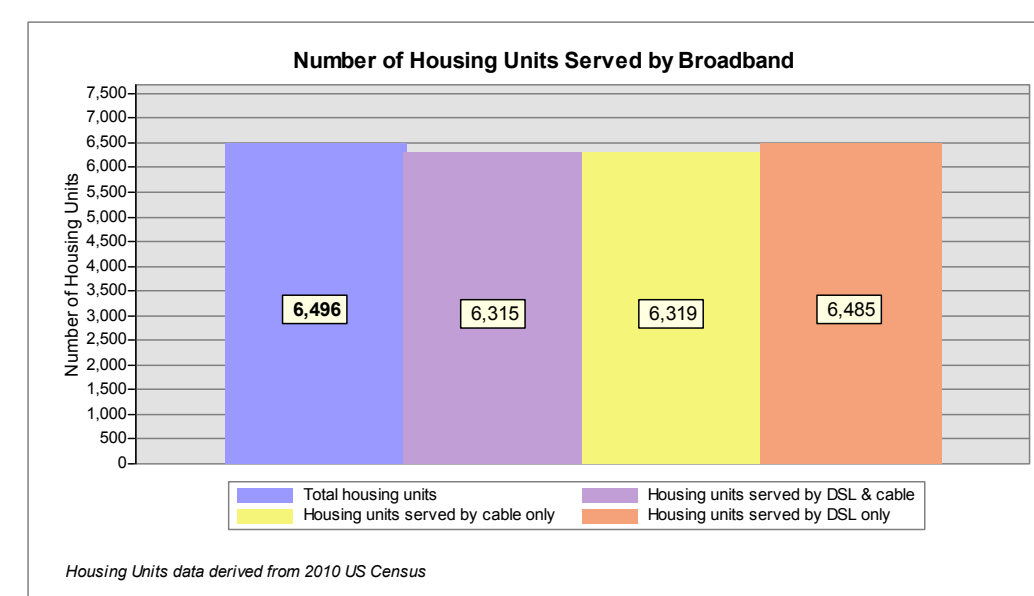

Broadband is defined as access that is at least **768 kbps downstream** and **200 kbps upstream**.

For more information on this project, please visit the NHBMPP web site at: iwantbroadbandnh.org

Provider Name