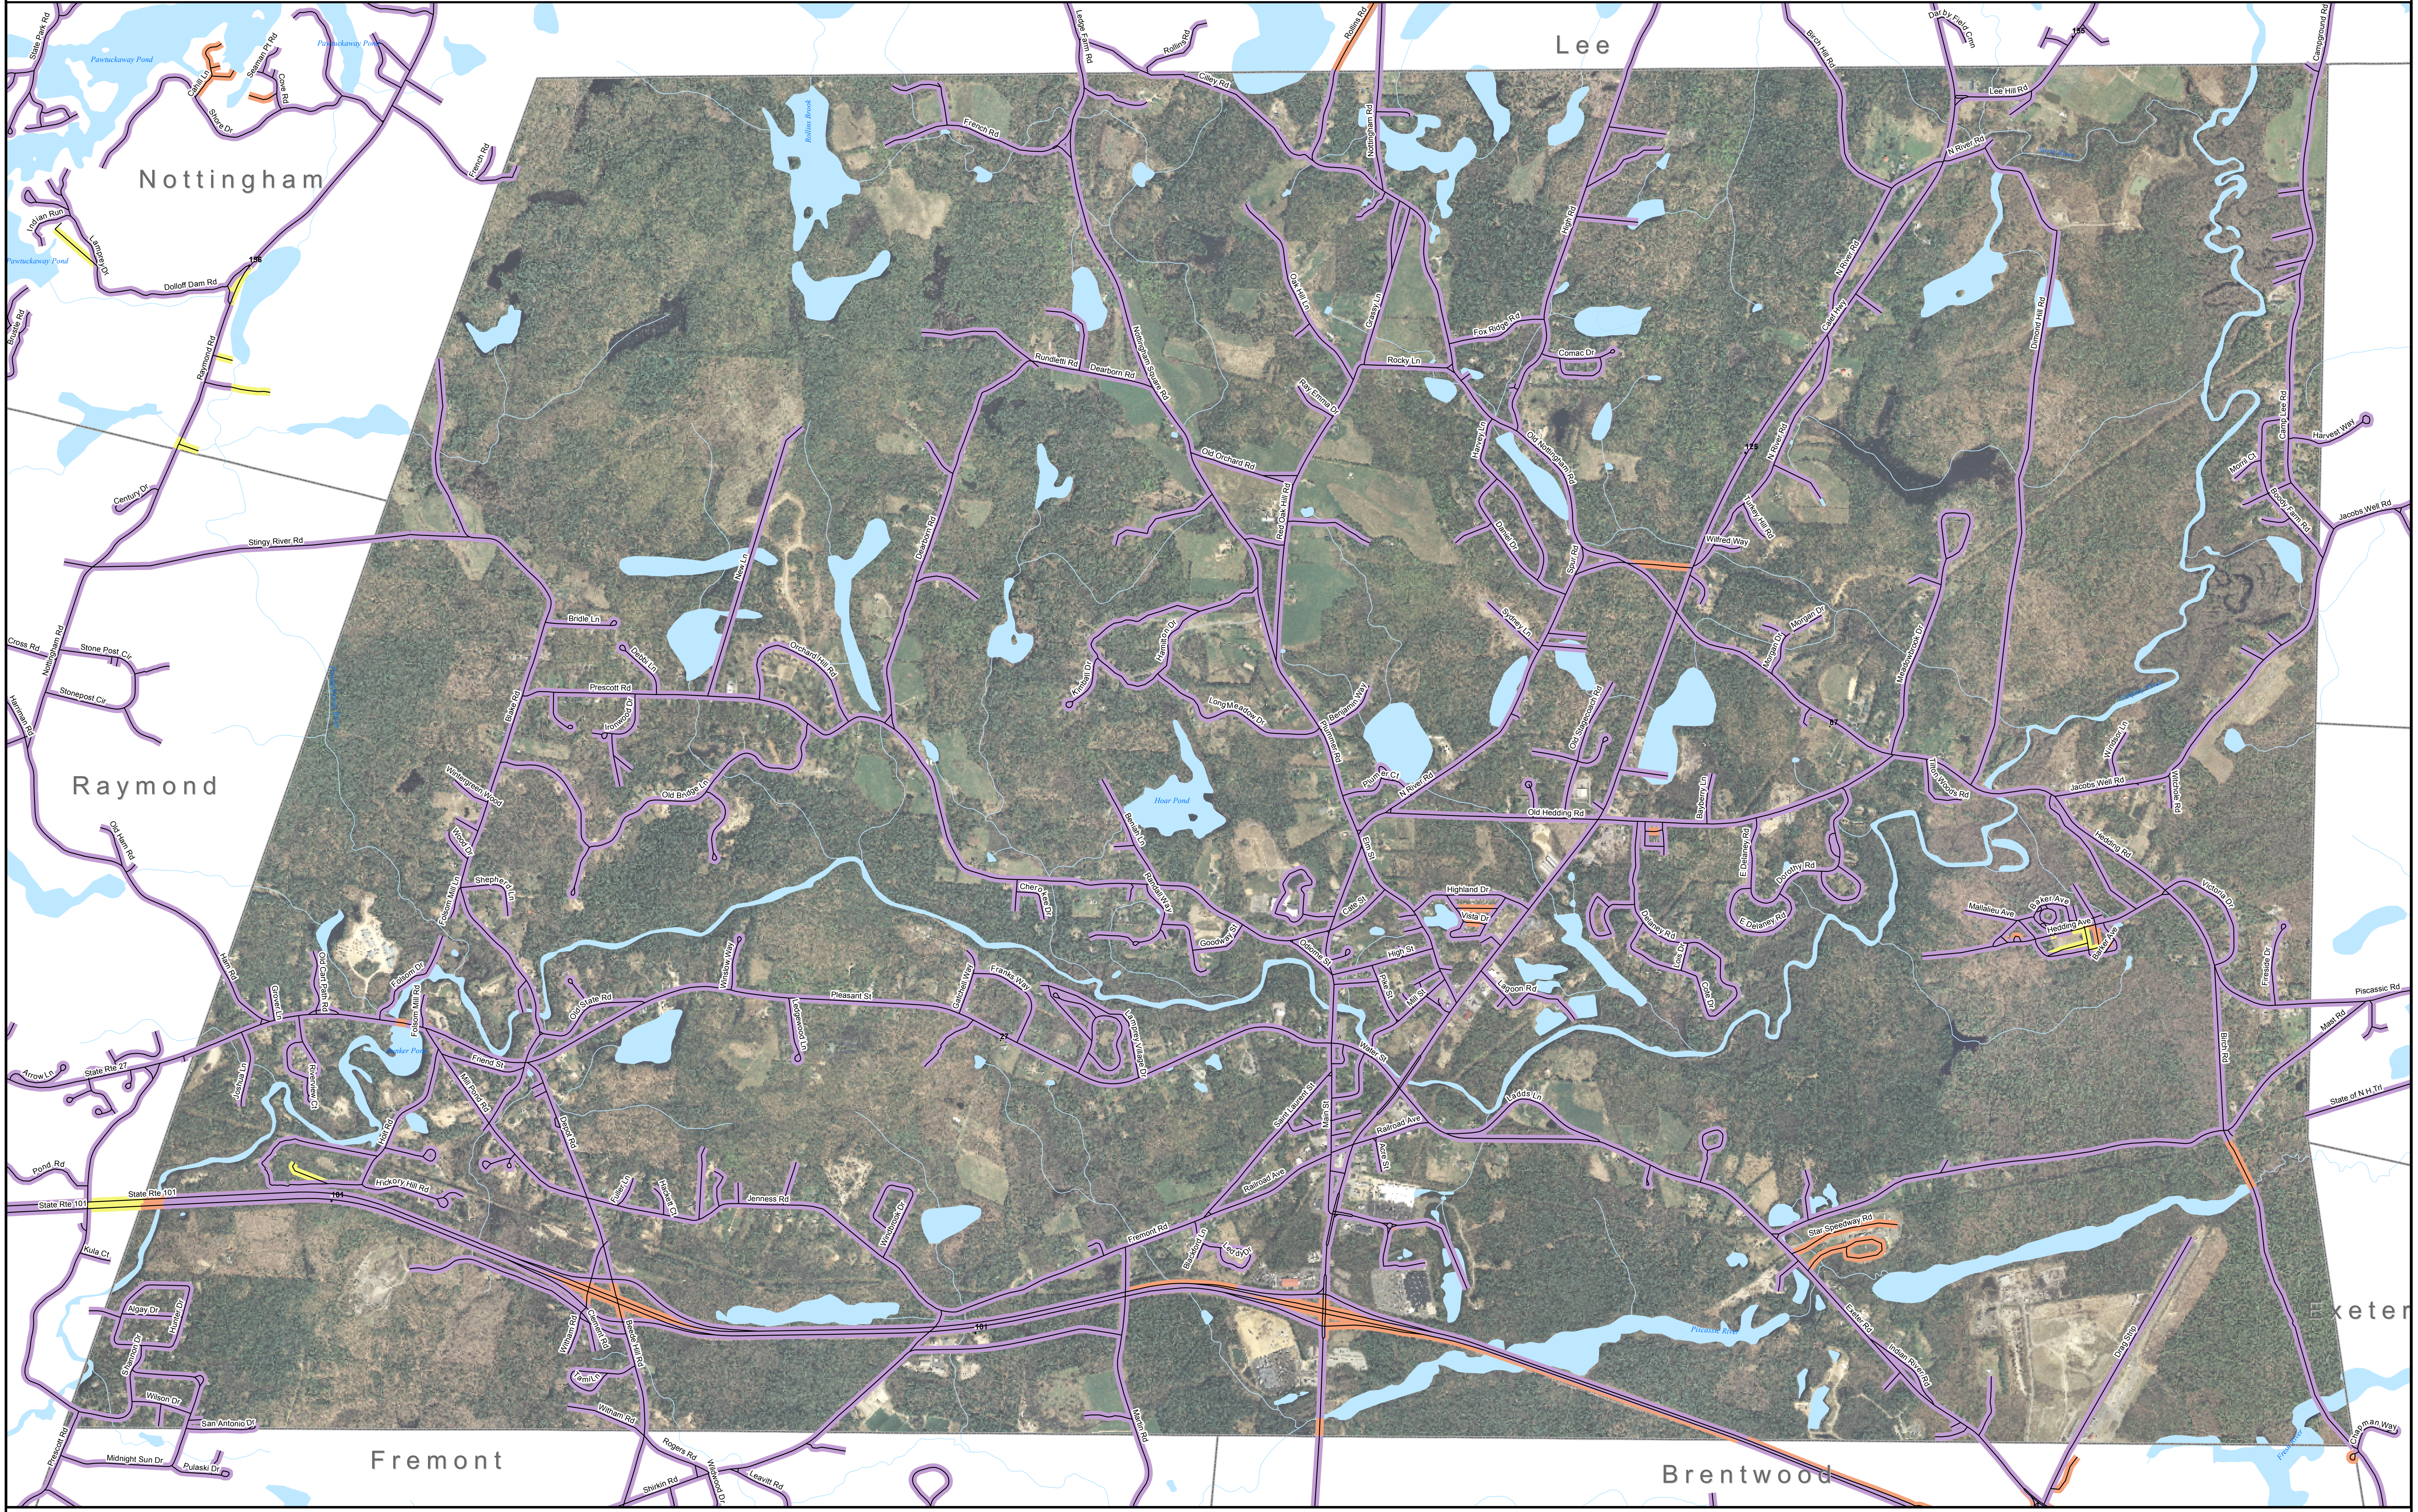

- Map Key**
- Roads served by DSL and cable
 - Roads served by cable only
 - Roads served by DSL only

This map displays broadband access information submitted to the NH Broadband Mapping & Planning Program (NHBMPP) as of March 31, 2013. The map has been generated for the sole purpose of verifying locations of DSL and cable broadband services in each town in New Hampshire.