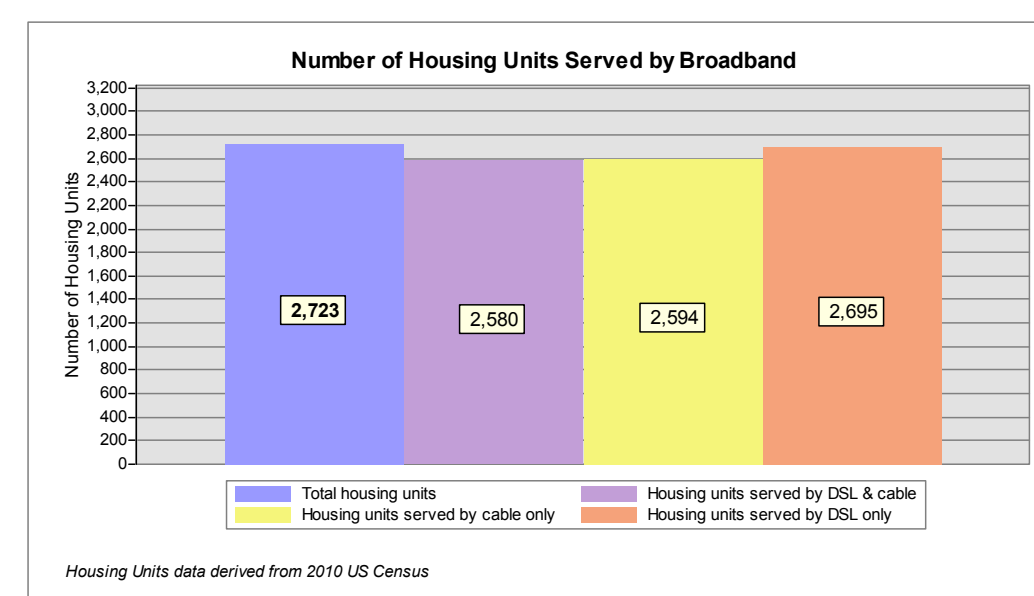

Broadband is defined as access that is at least **768 kbps downstream** and **200 kbps upstream**.

For more information on this project, please visit the NHBMPP web site at: iwantbroadbandnh.org

Provider Name	Technology
Comcast	Cable
FairPoint Communications, Inc.	DSL
G4 Communications	DSL