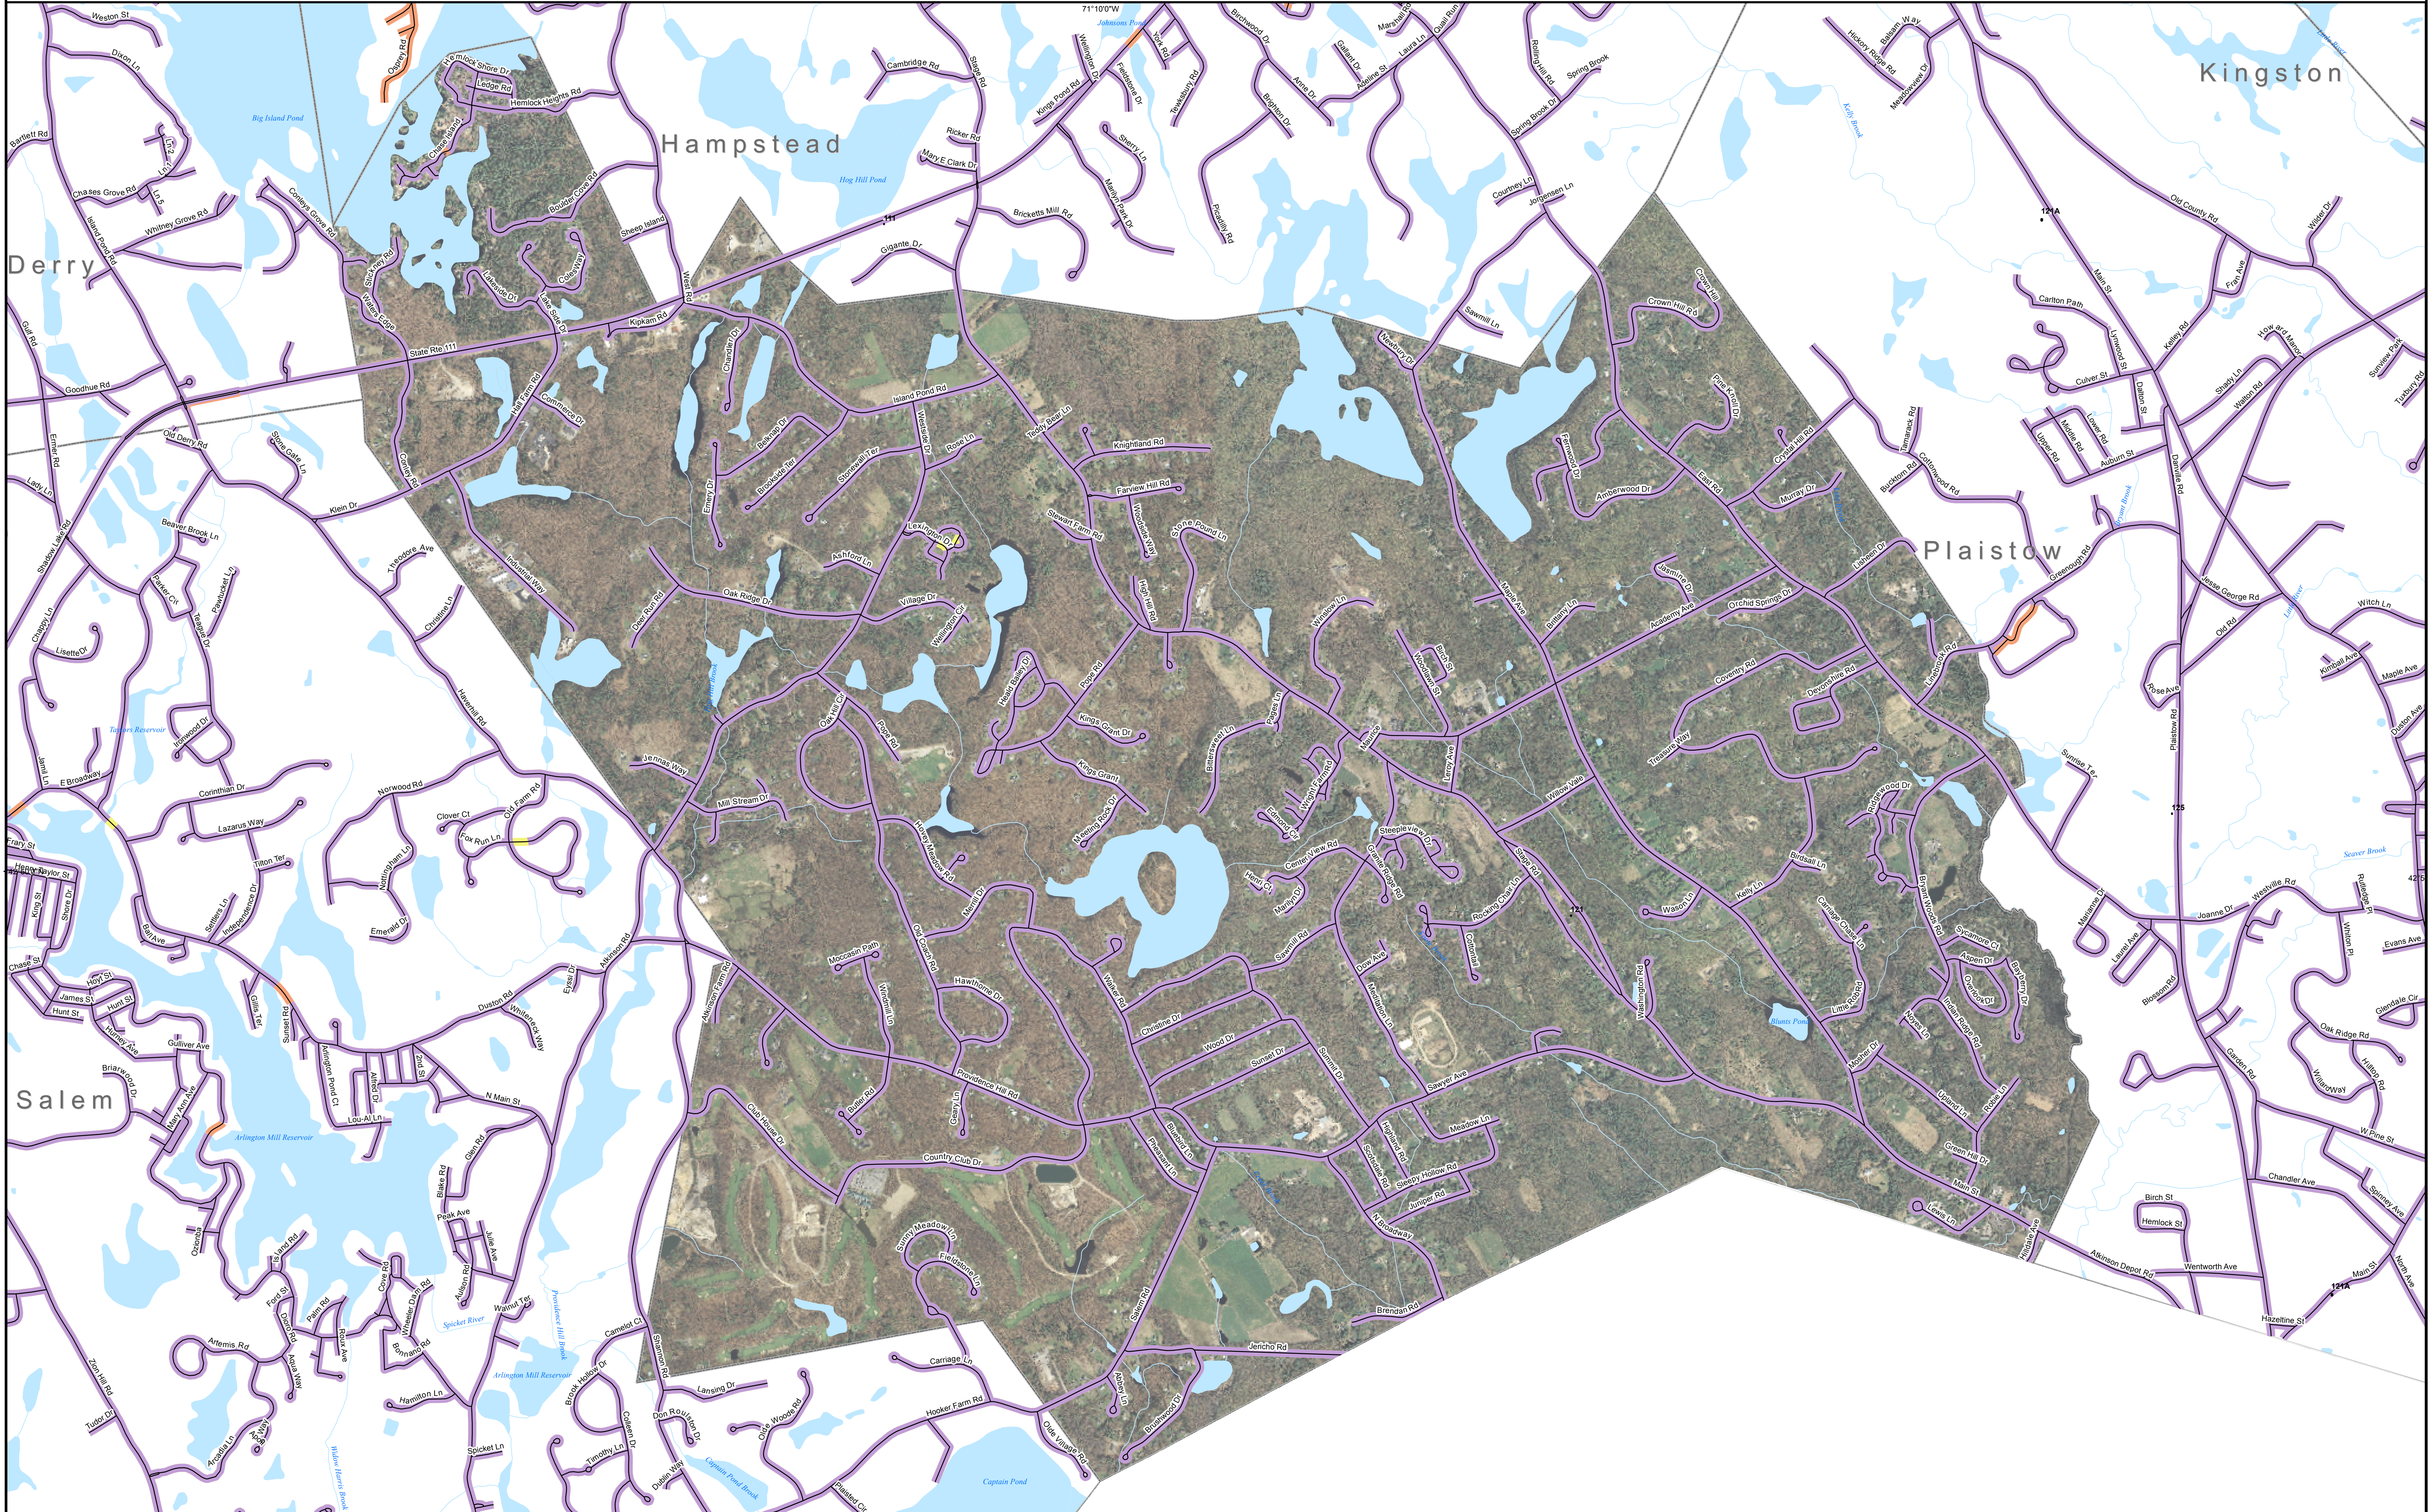

DSL & Cable Broadband Service Availability Town of Atkinson

MAP REVIEW:		Name:	Email:
Title:	Phone:	Organization:	Date:
Number of changes:	Comments (please attach separate sheet if needed):		

- Map Key**
- Roads served by DSL and cable
 - Roads served by cable only
 - Roads served by DSL only

This map displays broadband access information submitted to the NH Broadband Mapping & Planning Program (NHBMPP) as of March 31, 2013. The map has been generated for the sole purpose of verifying locations of DSL and cable broadband services in each town in New Hampshire.