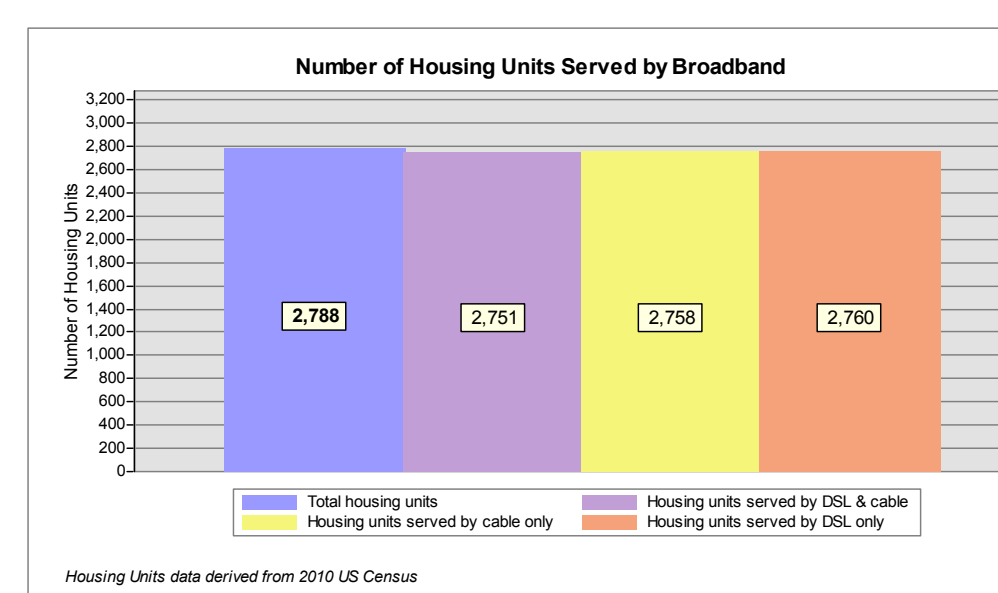

Broadband is defined as access that is at least **768 kbps downstream** and **200 kbps upstream**.

For more information on this project, please visit the NHBMPP web site at: iwantbroadbandnh.org

- Provider Name**
- FairPoint Communications, Inc.
 - G4 Communications
 - Granite State Telephone
 - Comcast