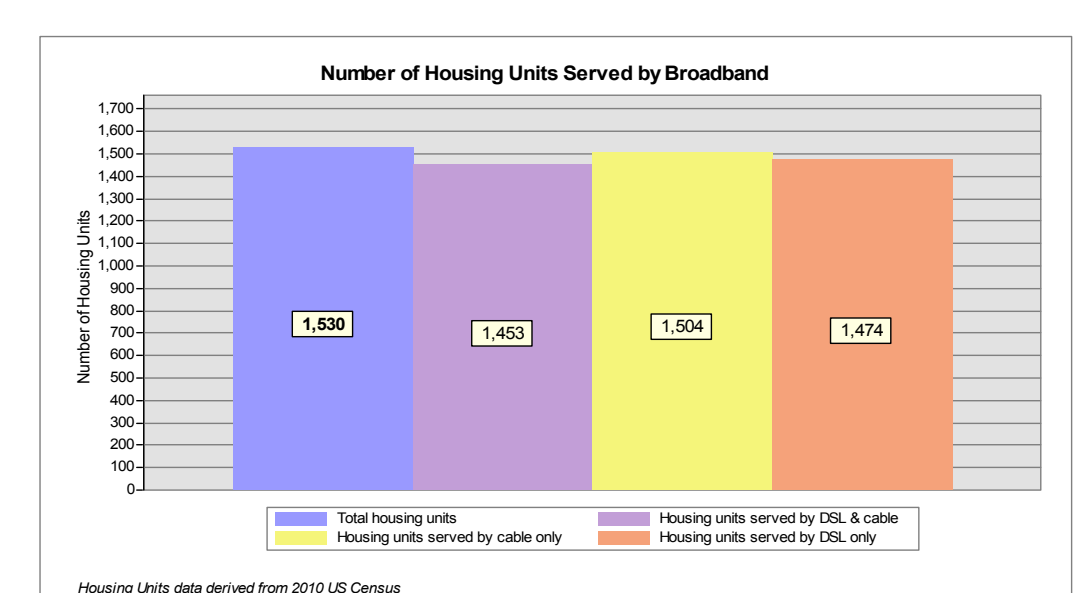

Broadband is defined as access that is at least **768 kbps downstream** and **200 kbps upstream**.

For more information on this project, please visit the NHBMPP web site at: [iwantbroadbandnh.org](http://iwantbroadbandnh.org)