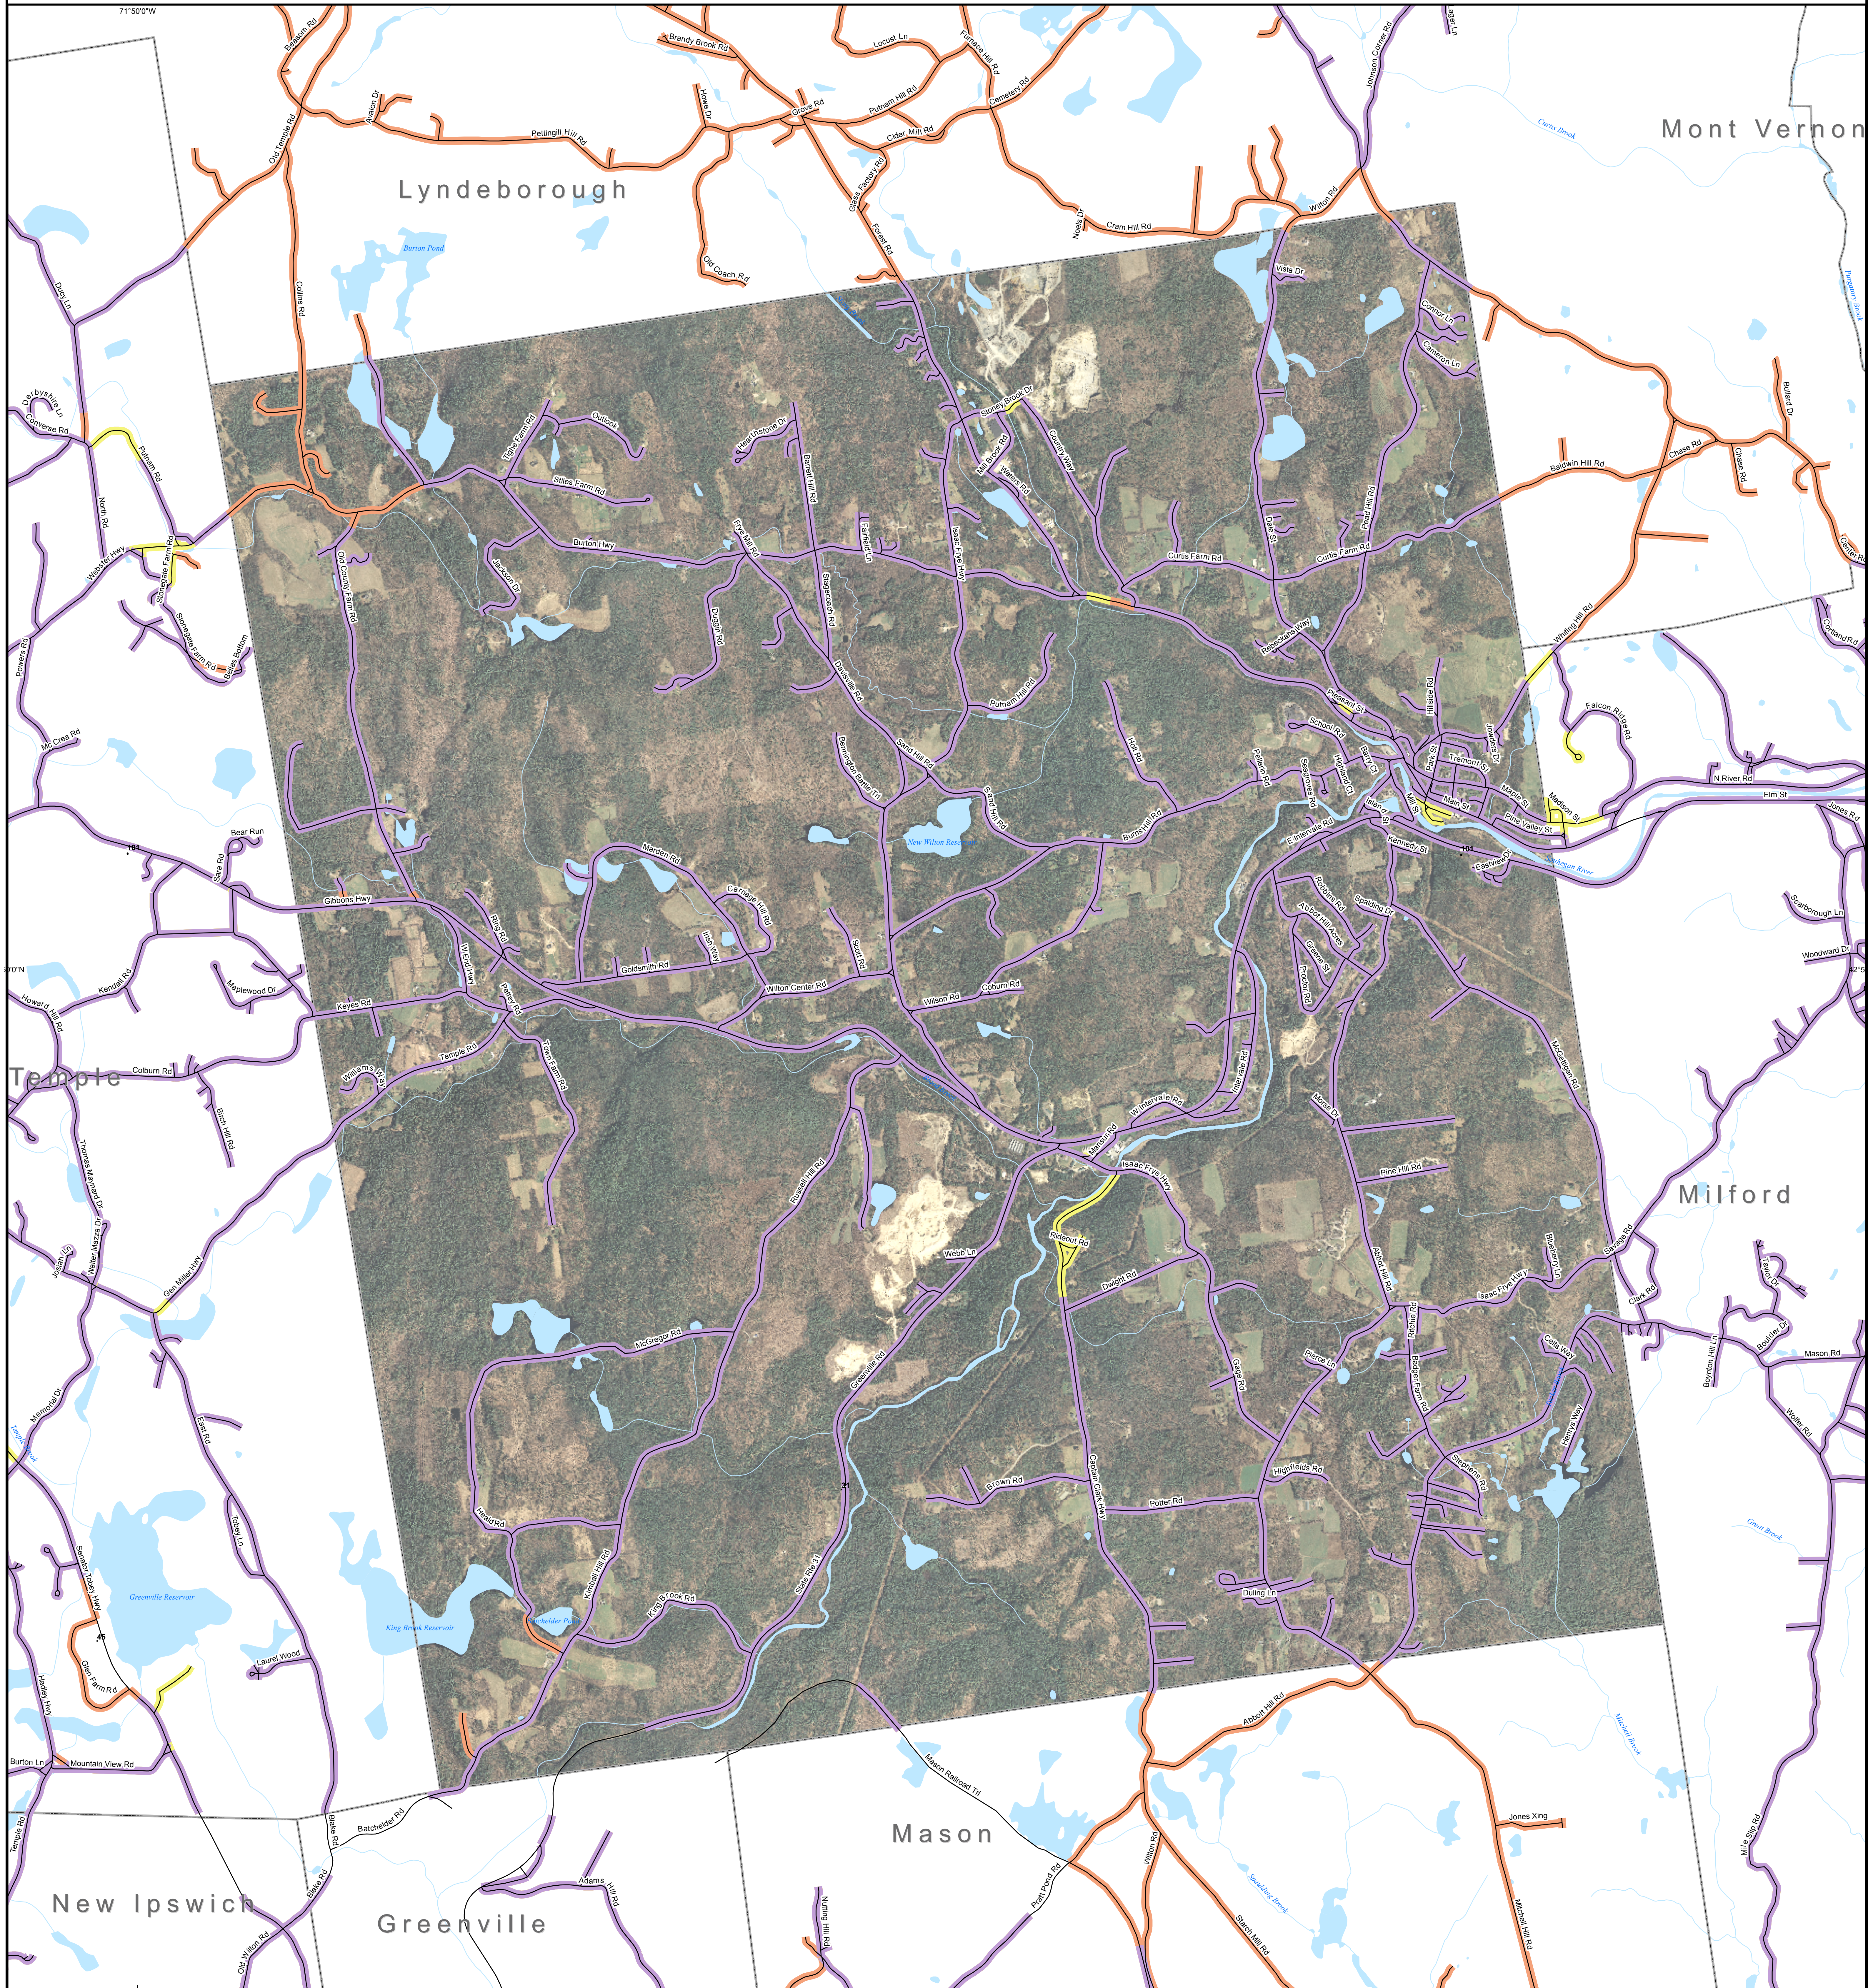

# DSL & Cable Broadband Service Availability Town of Wilton

MAP REVIEW:

Name:		Email:	
Title:		Phone:	
Organization:		Date:	
Number of changes:			
Comments (please attach separate sheet if needed):			

**Map Key**

- Roads served by DSL and cable
- Roads served by cable only
- Roads served by DSL only

This map displays broadband access information submitted to the NH Broadband Mapping & Planning Program (NHBMPP) as of March 31, 2013. The map has been generated for the sole purpose of verifying locations of DSL and cable broadband services in each town in New Hampshire.

Inset map of New Hampshire with Wilton highlighted.