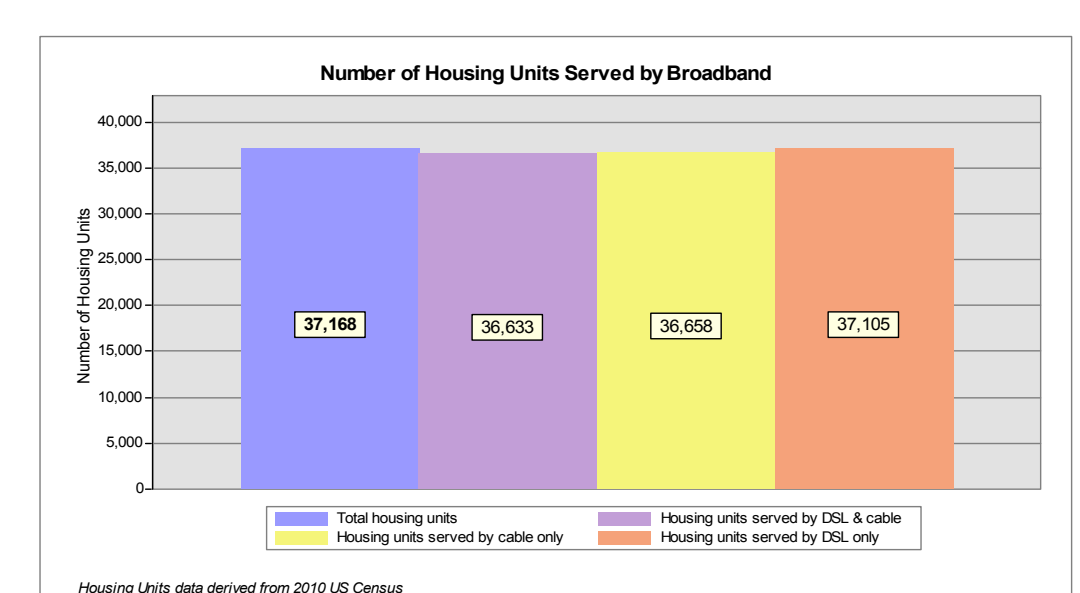

Broadband is defined as access that is at least **768 kbps downstream** and **200 kbps upstream**.

For more information on this project, please visit the NHBMP web site at: [www.iwantbroadbandnh.org](http://www.iwantbroadbandnh.org)