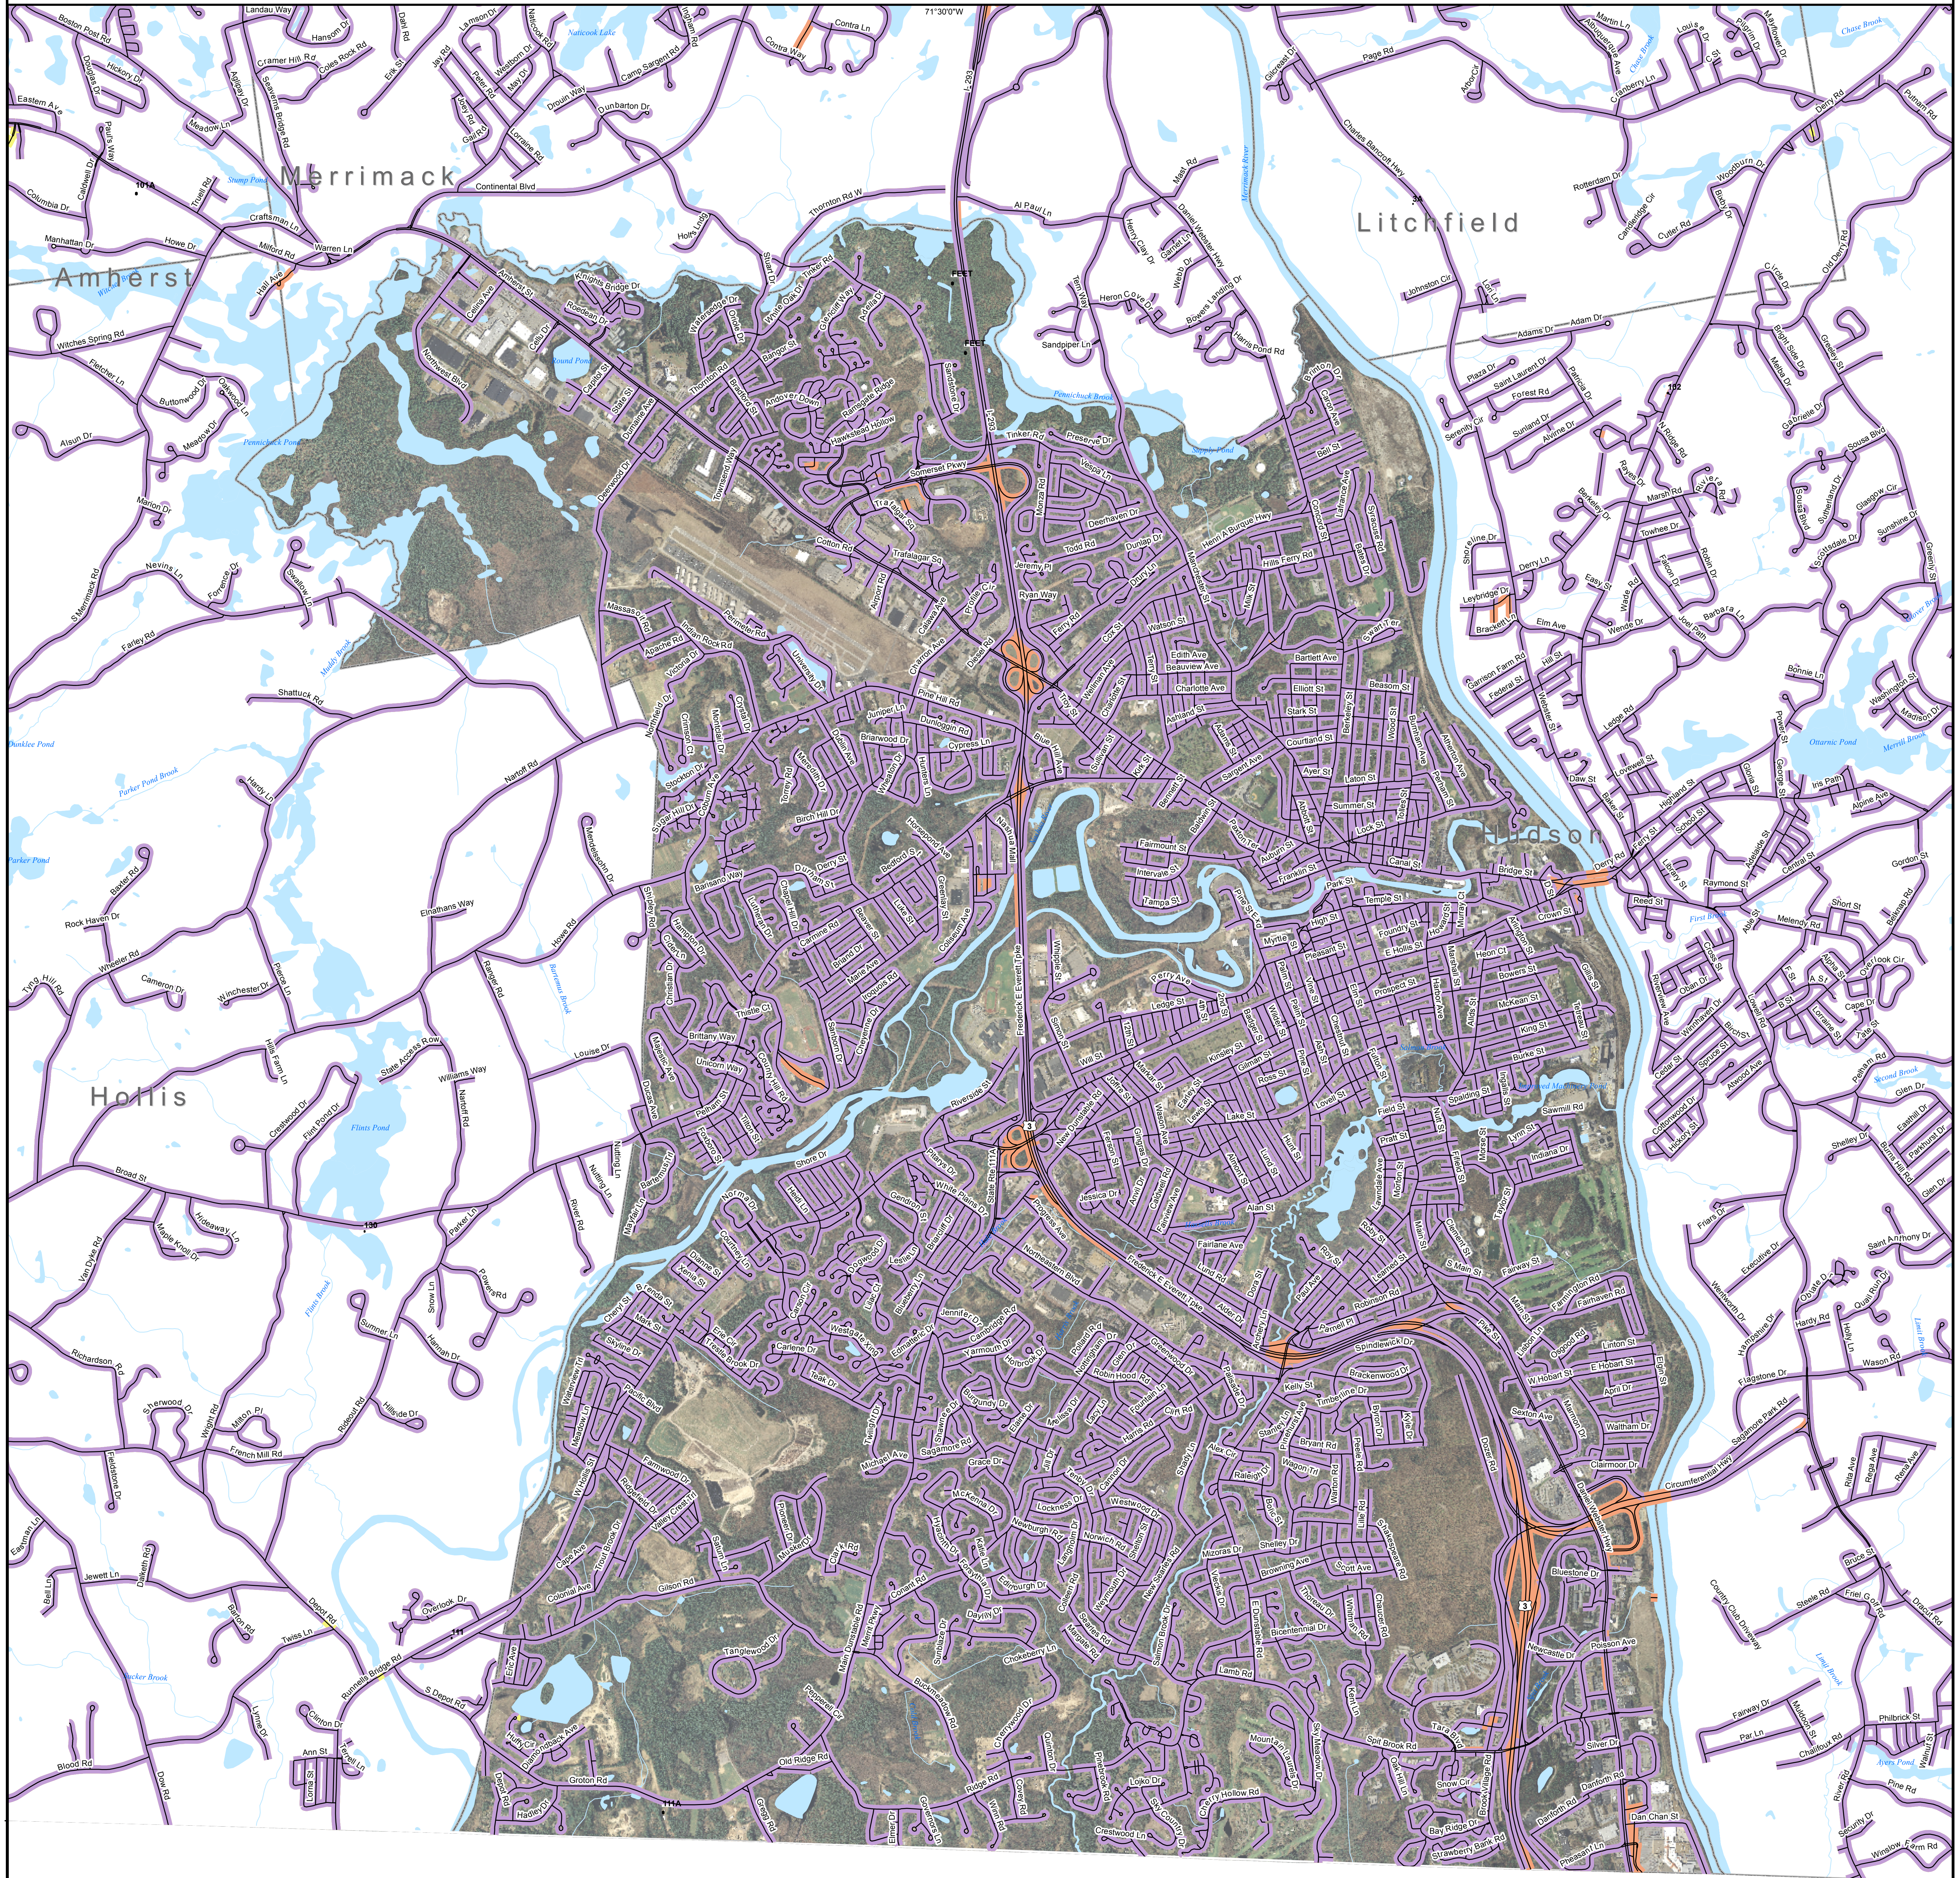

**Map Key**

- Roads served by DSL and cable
- Roads served by cable only
- Roads served by DSL only

This map displays broadband access information submitted to the NH Broadband Mapping & Planning Program (NHBMP) as of March 31, 2013. The map has been generated for the sole purpose of verifying locations of DSL and cable broadband services in each town in New Hampshire.