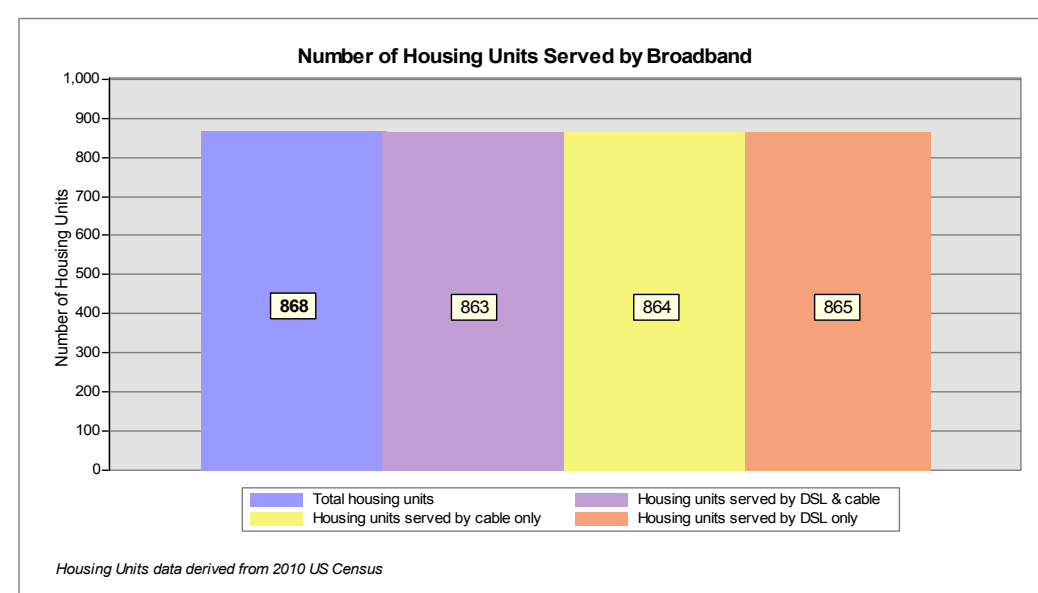

Provider Name	Technology
Comcast	Cable
FairPoint Communications, Inc.	DSL
G4 Communications	DSL
Granite State Telephone	DSL
TDS TELECOM	DSL