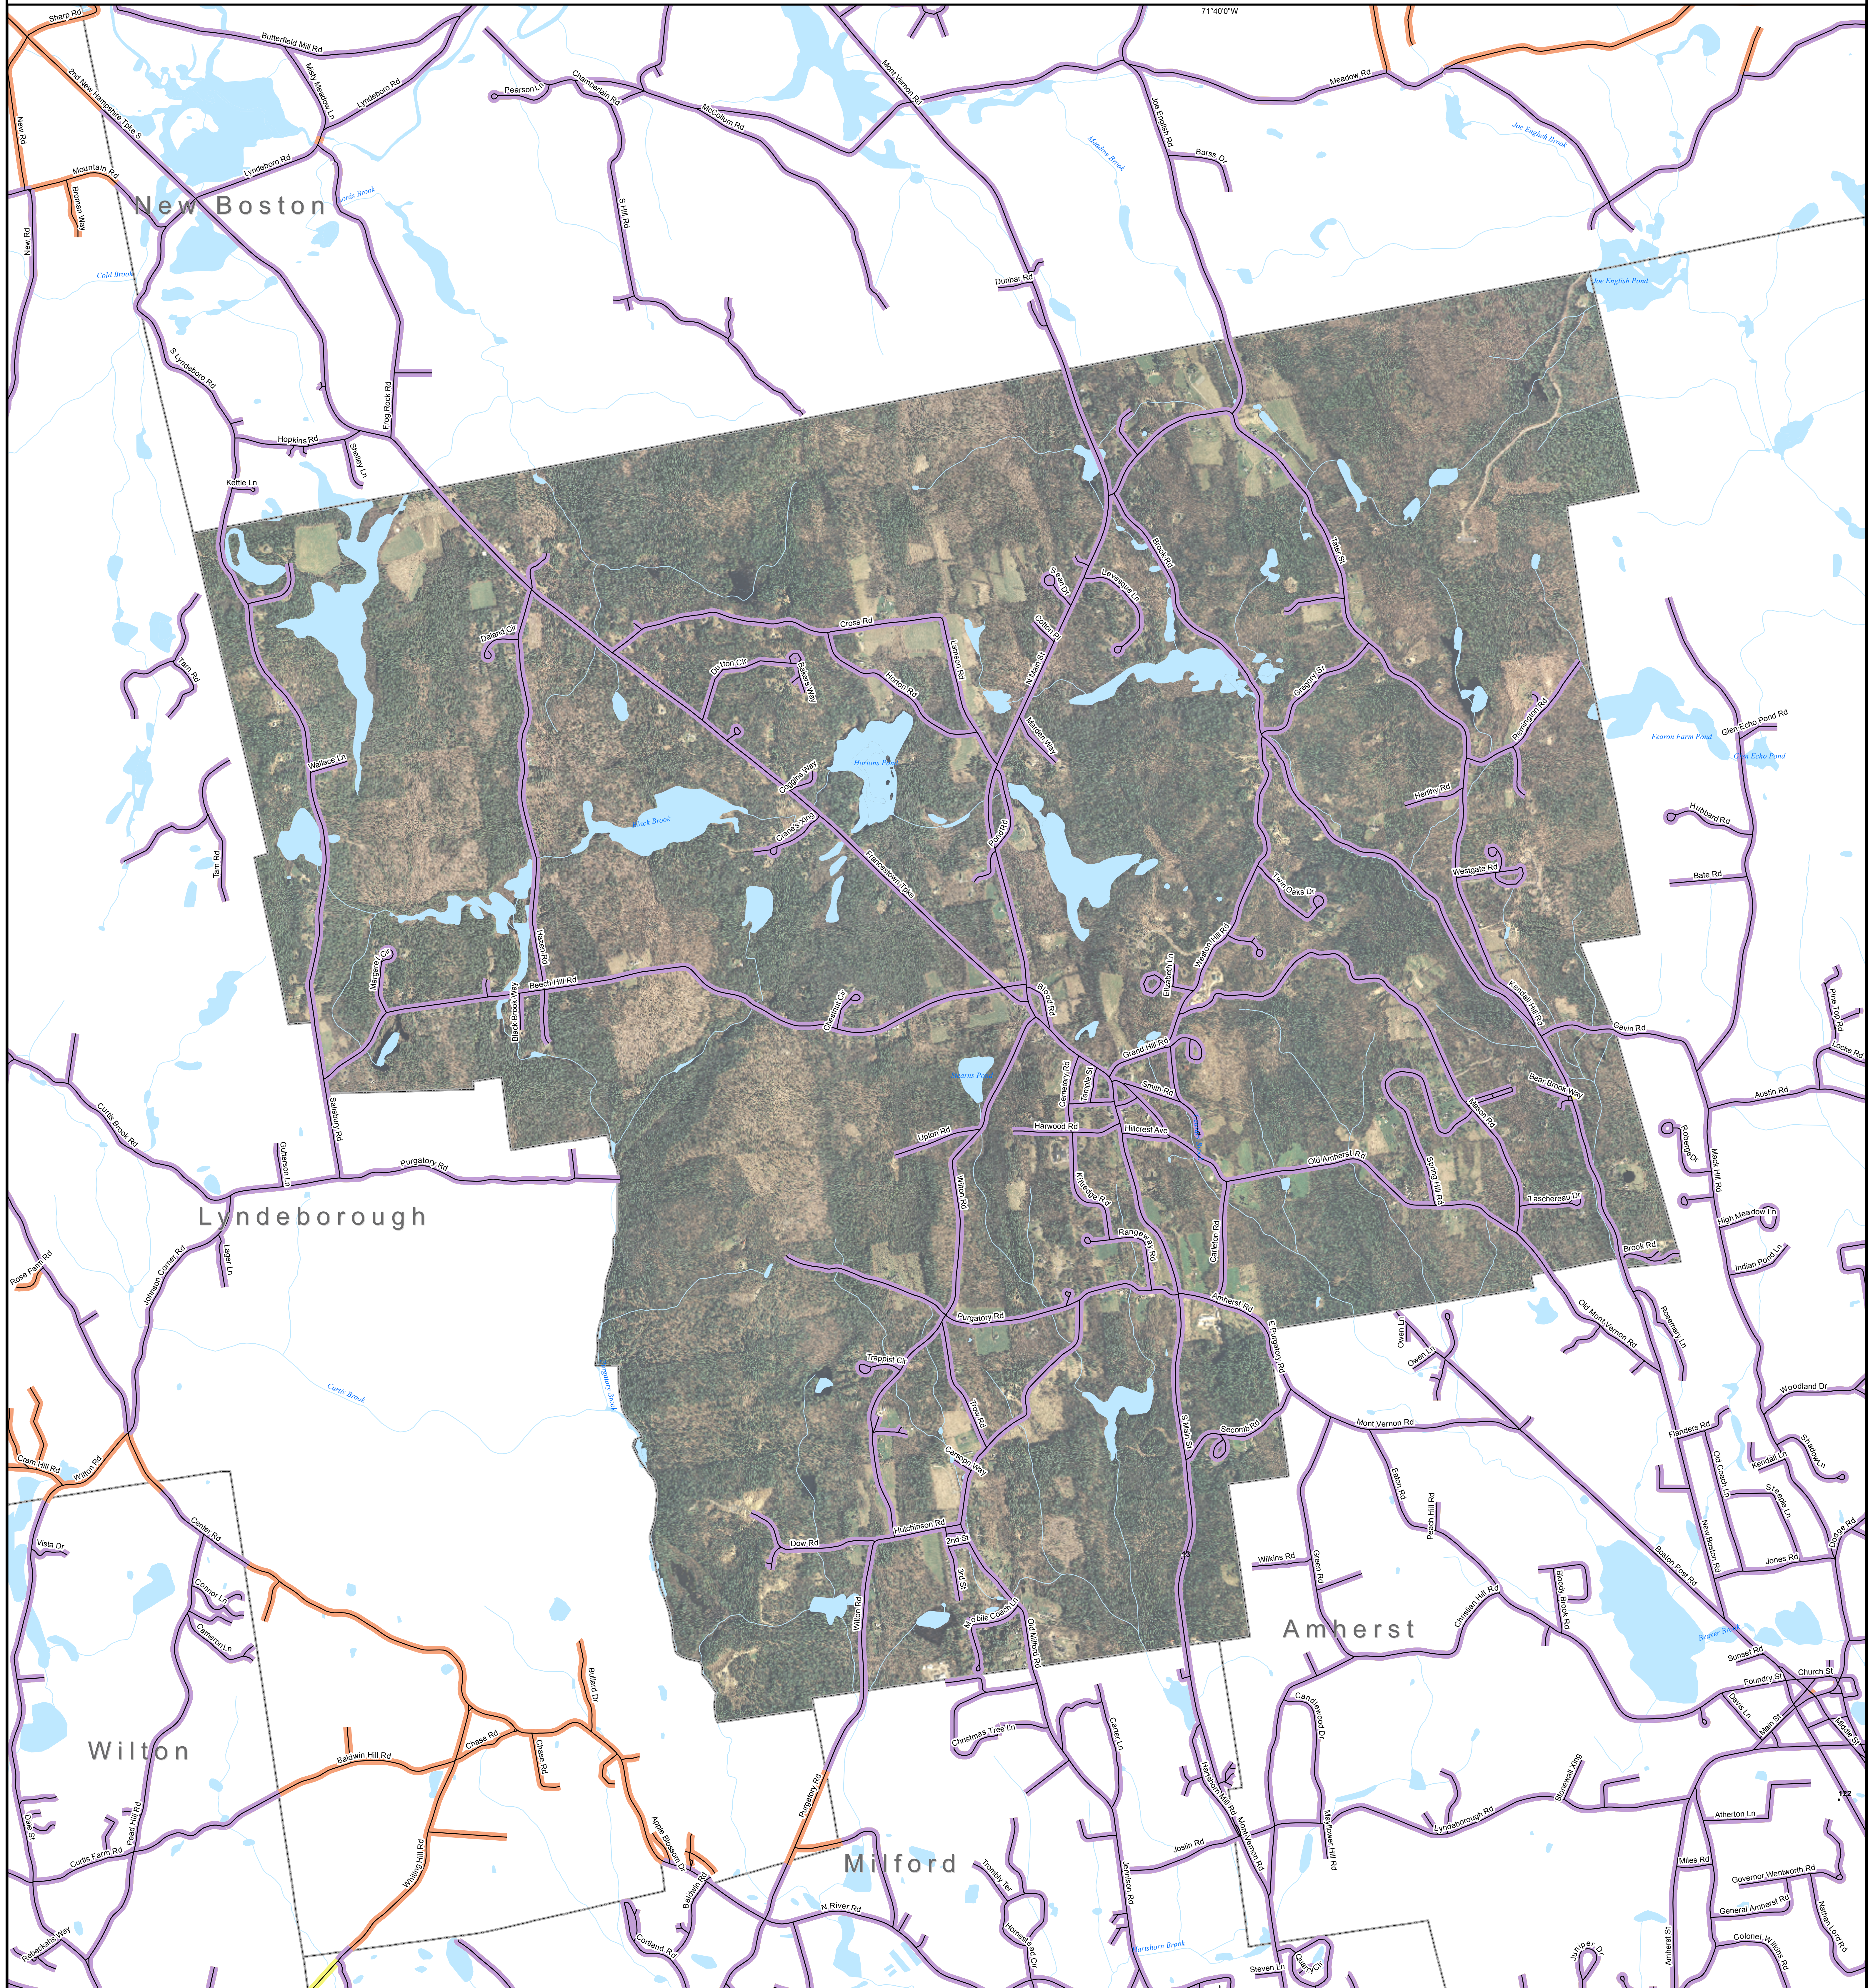

DSL & Cable Broadband Service Availability Town of Mont Vernon

MAP REVIEW:

Name:		Email:	
Title:		Phone:	
Organization:		Date:	
Number of changes:			
Comments (please attach separate sheet if needed):			

- Map Key**
- Roads served by DSL and cable
 - Roads served by cable only
 - Roads served by DSL only

This map displays broadband access information submitted to the NH Broadband Mapping & Planning Program (NHBMP) as of March 31, 2013. The map has been generated for the sole purpose of verifying locations of DSL and cable broadband services in each town in New Hampshire.