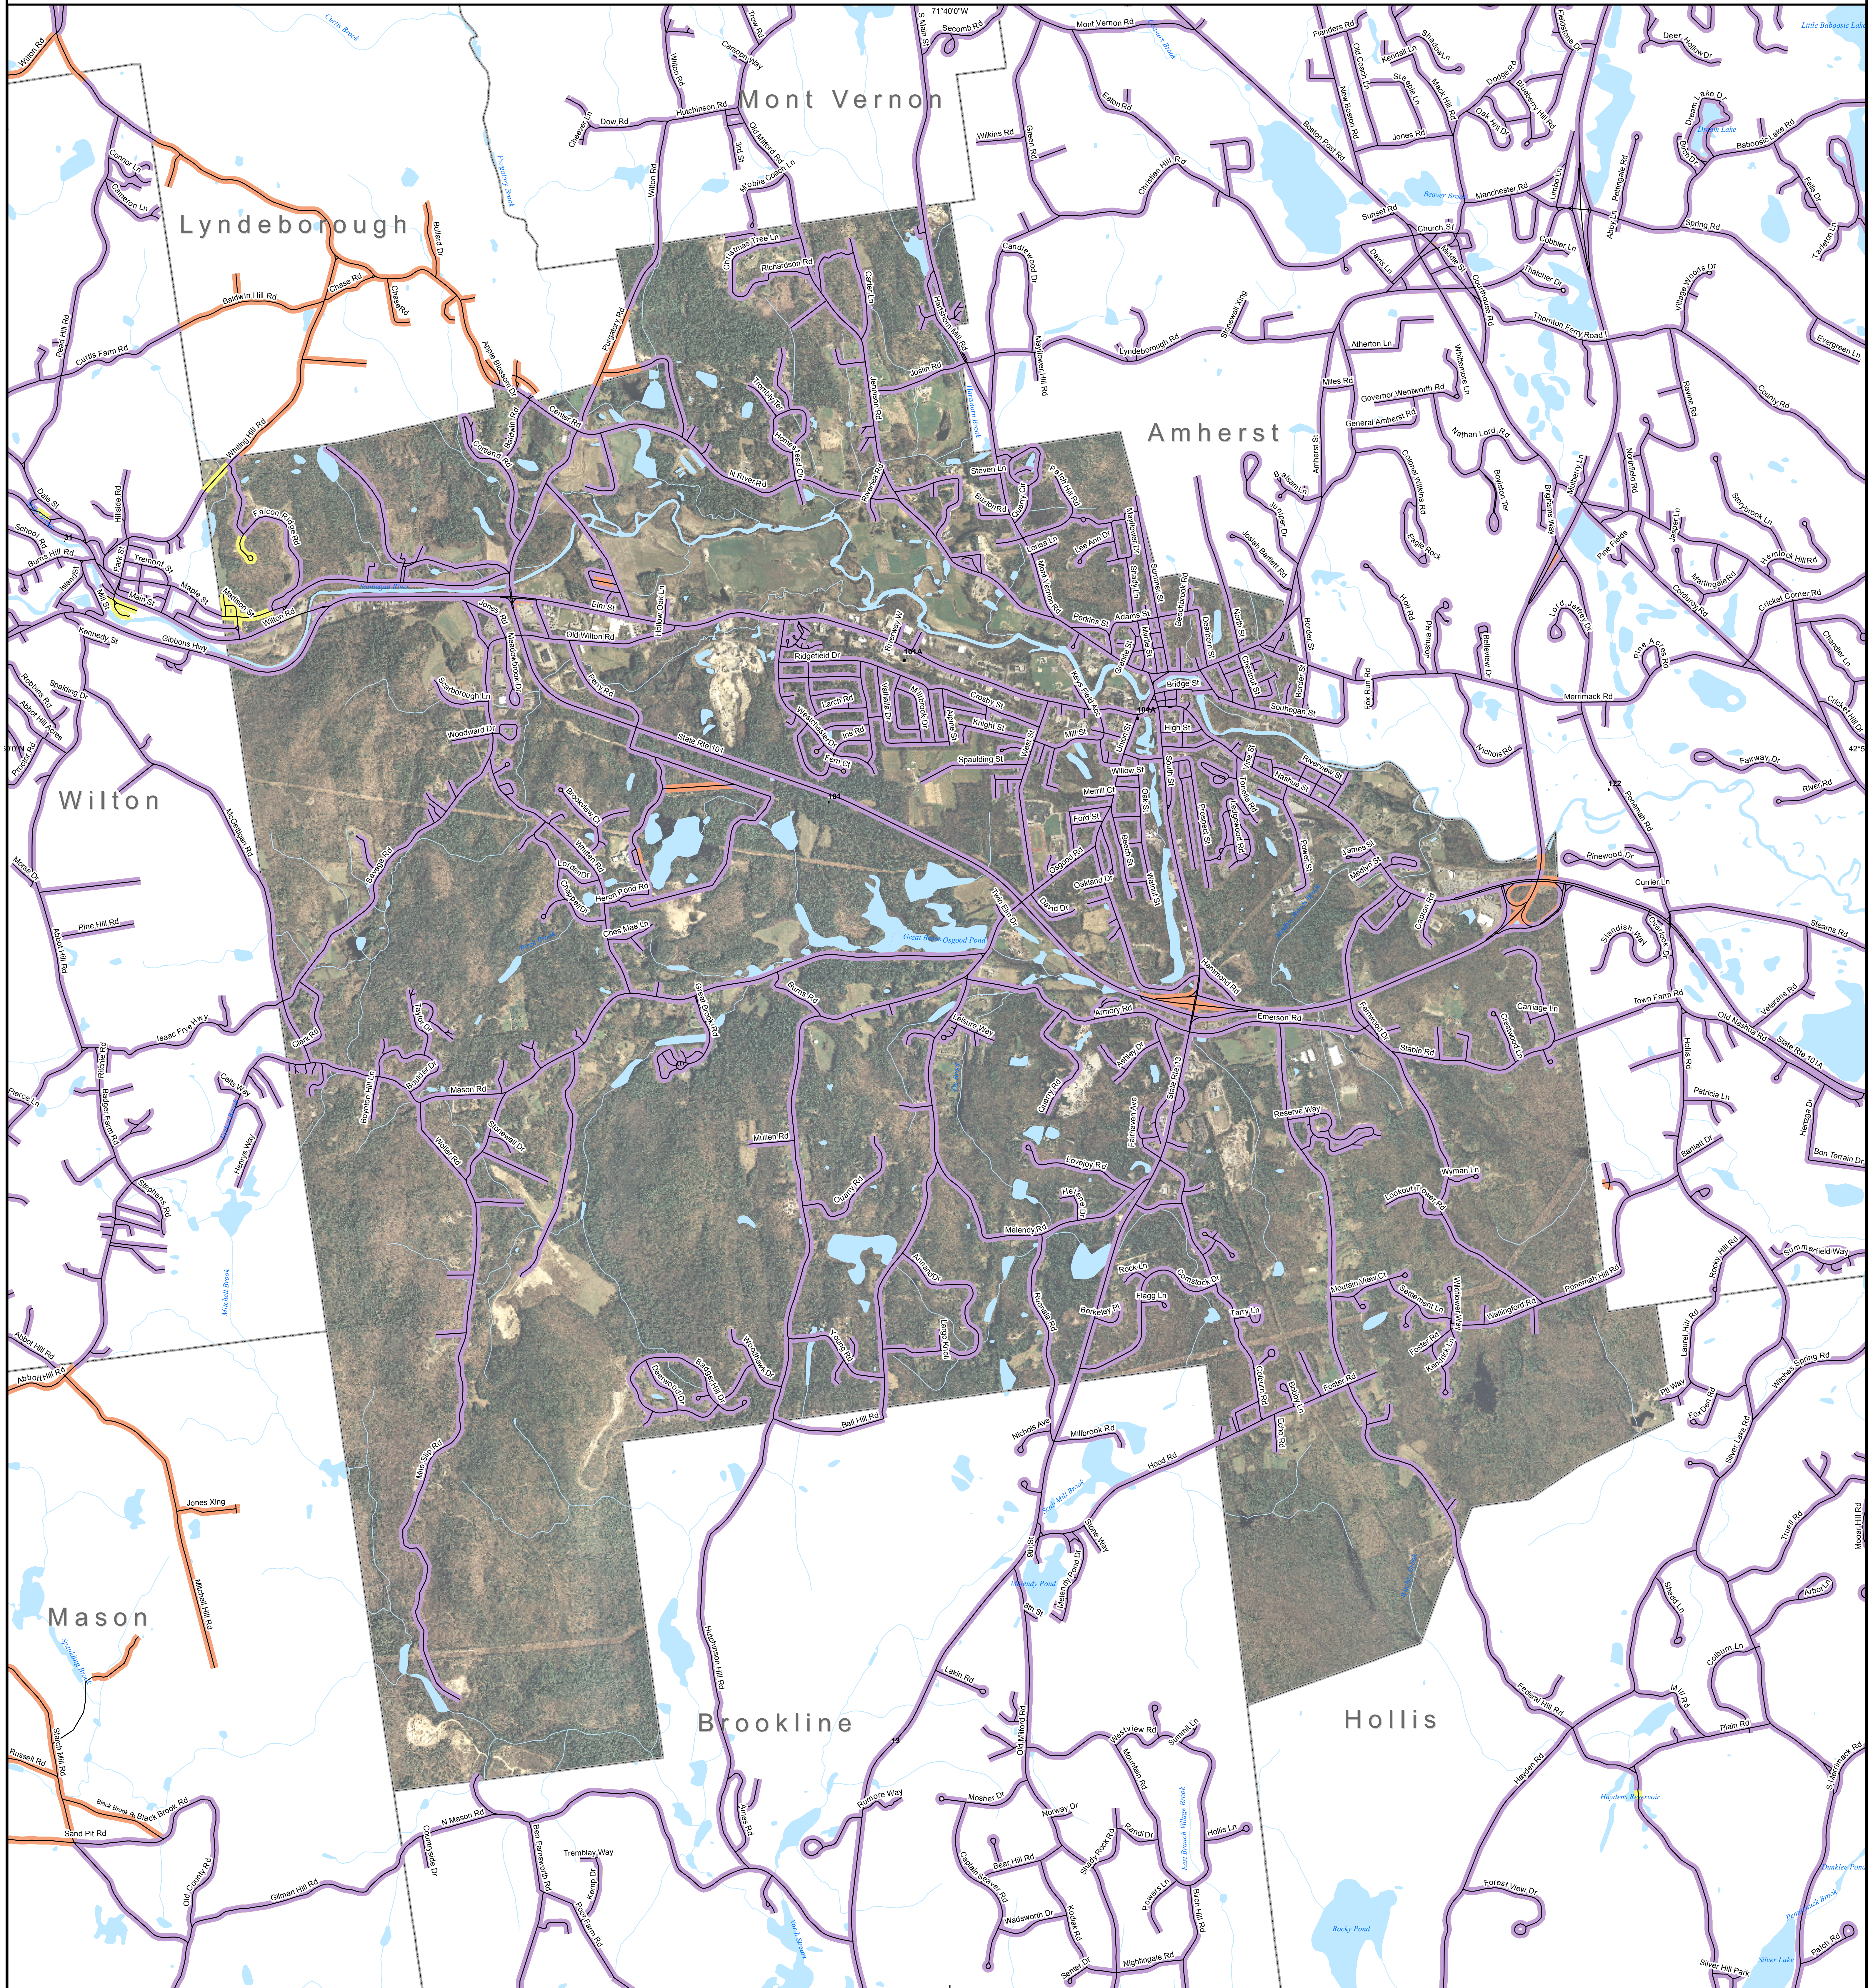

DSL & Cable Broadband Service Availability Town of Milford

MAP REVIEW:

Name:		Email:	
Title:		Phone:	
Organization:		Date:	
Number of changes:			
Comments (please attach separate sheet if needed):			

Map Key

- Roads served by DSL and cable
- Roads served by cable only
- Roads served by DSL only

This map displays broadband access information submitted to the NH Broadband Mapping & Planning Program (NHBMP) as of March 31, 2013. The map has been generated for the sole purpose of verifying locations of DSL and cable broadband services in each town in New Hampshire.

Broadband is defined as access that is at least **768 kbps downstream** and **200 kbps upstream**.

For more information on this project, please visit the NHBMP web site at: iwantbroadbandnh.org

Provider Name

NH GRANIT www.granit.unh.edu

UNIVERSITY of NEW HAMPSHIRE www.unh.edu

Locus Map