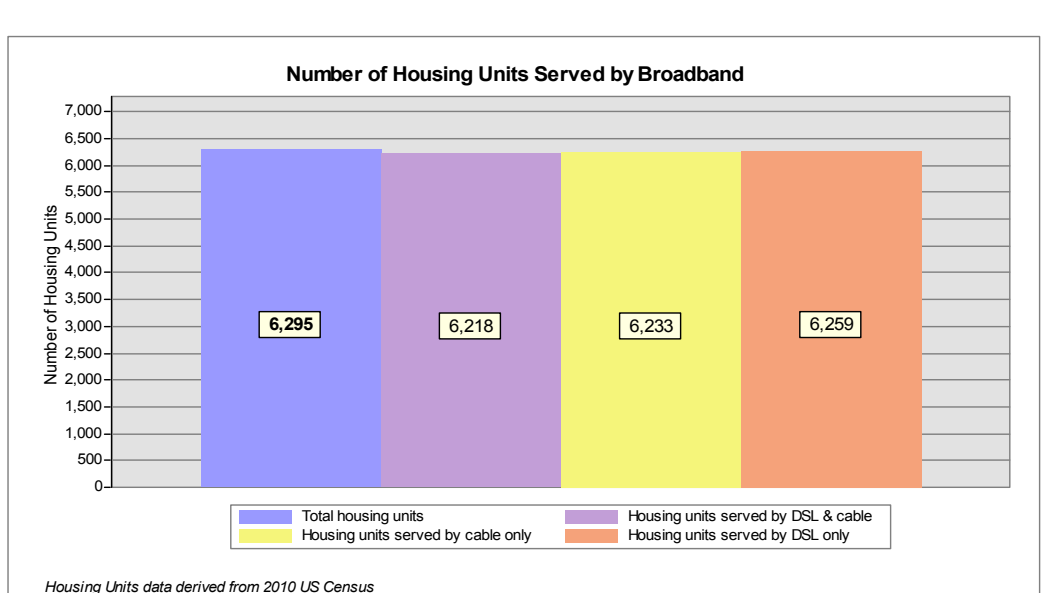

Broadband is defined as access that is at least **768 kbps downstream** and **200 kbps upstream**.

For more information on this project, please visit the NHBMP web site at: iwantbroadbandnh.org

Provider Name