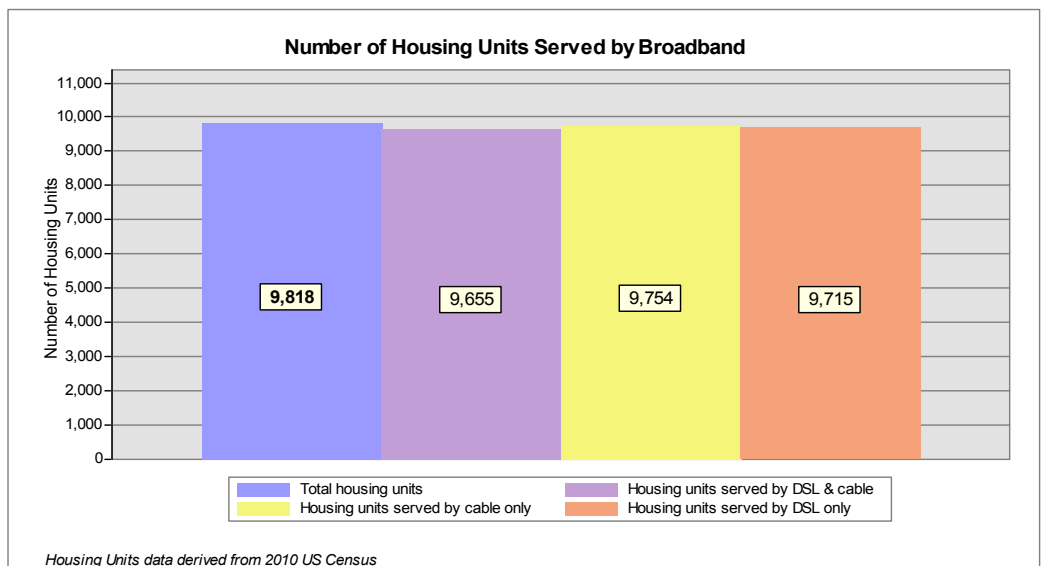

Broadband is defined as access that is at least **768 kbps downstream** and **200 kbps upstream**.  
 For more information on this project, please visit the NHBMPP web site at: [iwantbroadbandnh.org](http://iwantbroadbandnh.org)