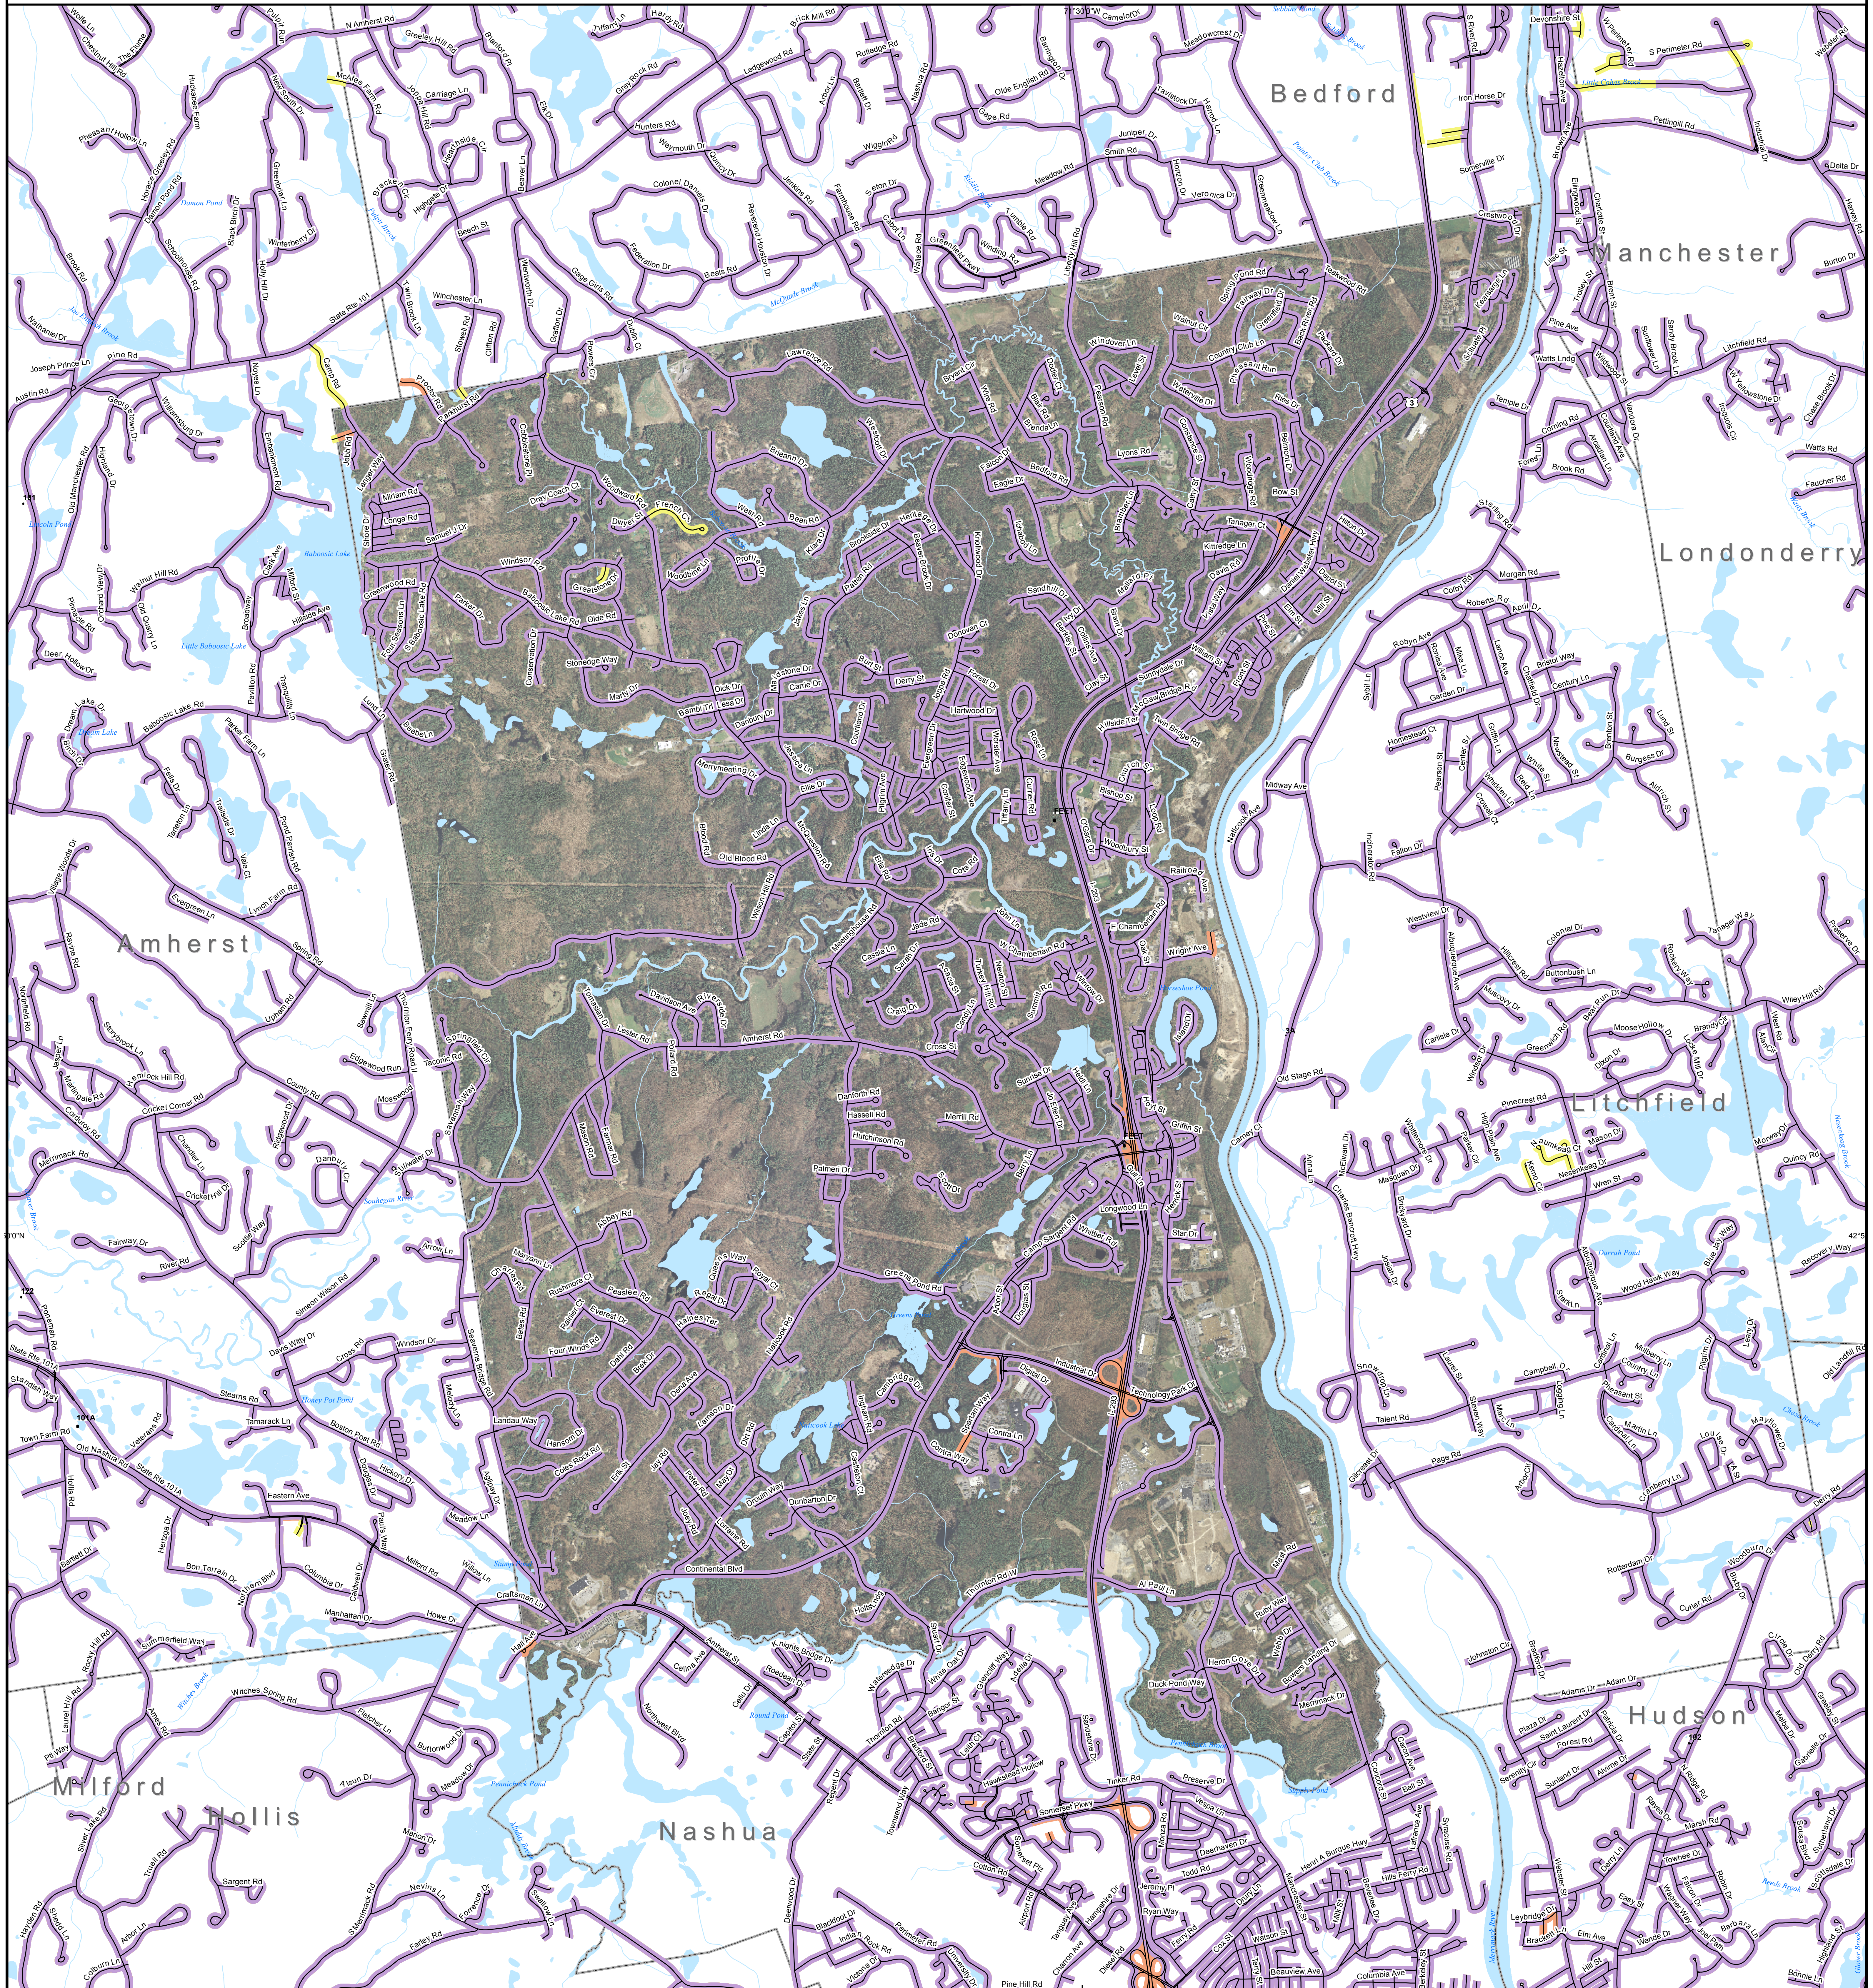

# DSL & Cable Broadband Service Availability Town of Merrimack

**MAP REVIEW:**

Name:		Email:	
Title:		Phone:	
Organization:		Date:	
Number of changes:			
Comments (please attach separate sheet if needed):			

**Map Key**

- Roads served by DSL and cable
- Roads served by cable only
- Roads served by DSL only

This map displays broadband access information submitted to the NH Broadband Mapping & Planning Program (NHBMPP) as of March 31, 2013. The map has been generated for the sole purpose of verifying locations of DSL and cable broadband services in each town in New Hampshire.

**Locus Map**

Logos for NH GRANIT and UNIVERSITY of NEW HAMPSHIRE.