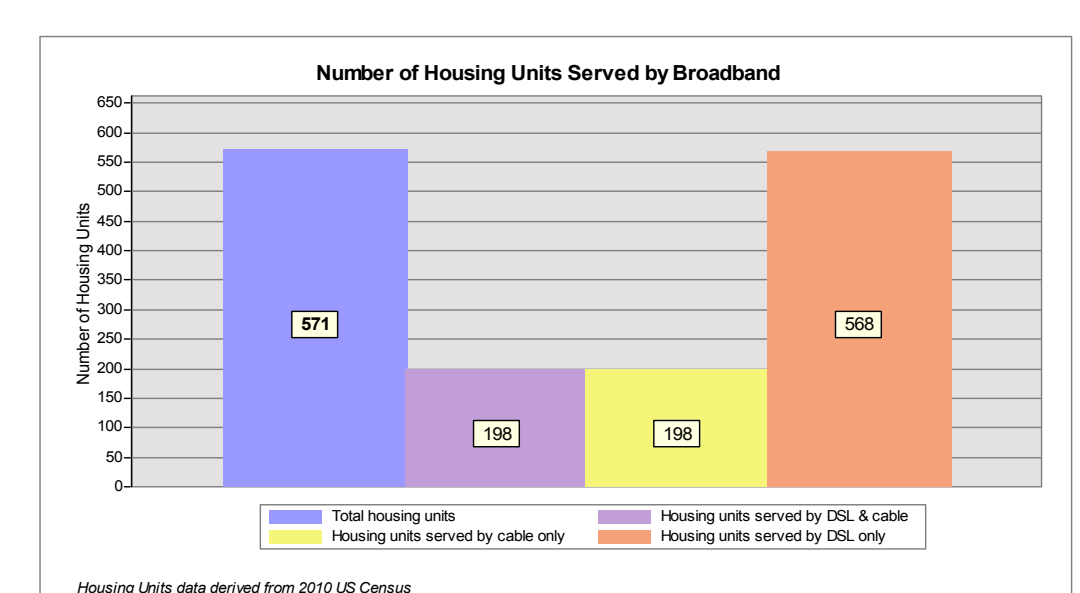

Broadband is defined as access that is at least **768 kbps downstream** and **200 kbps upstream**.

For more information on this project, please visit the NHBMPP web site at: www.iwantbroadbandnh.org

Provider Name