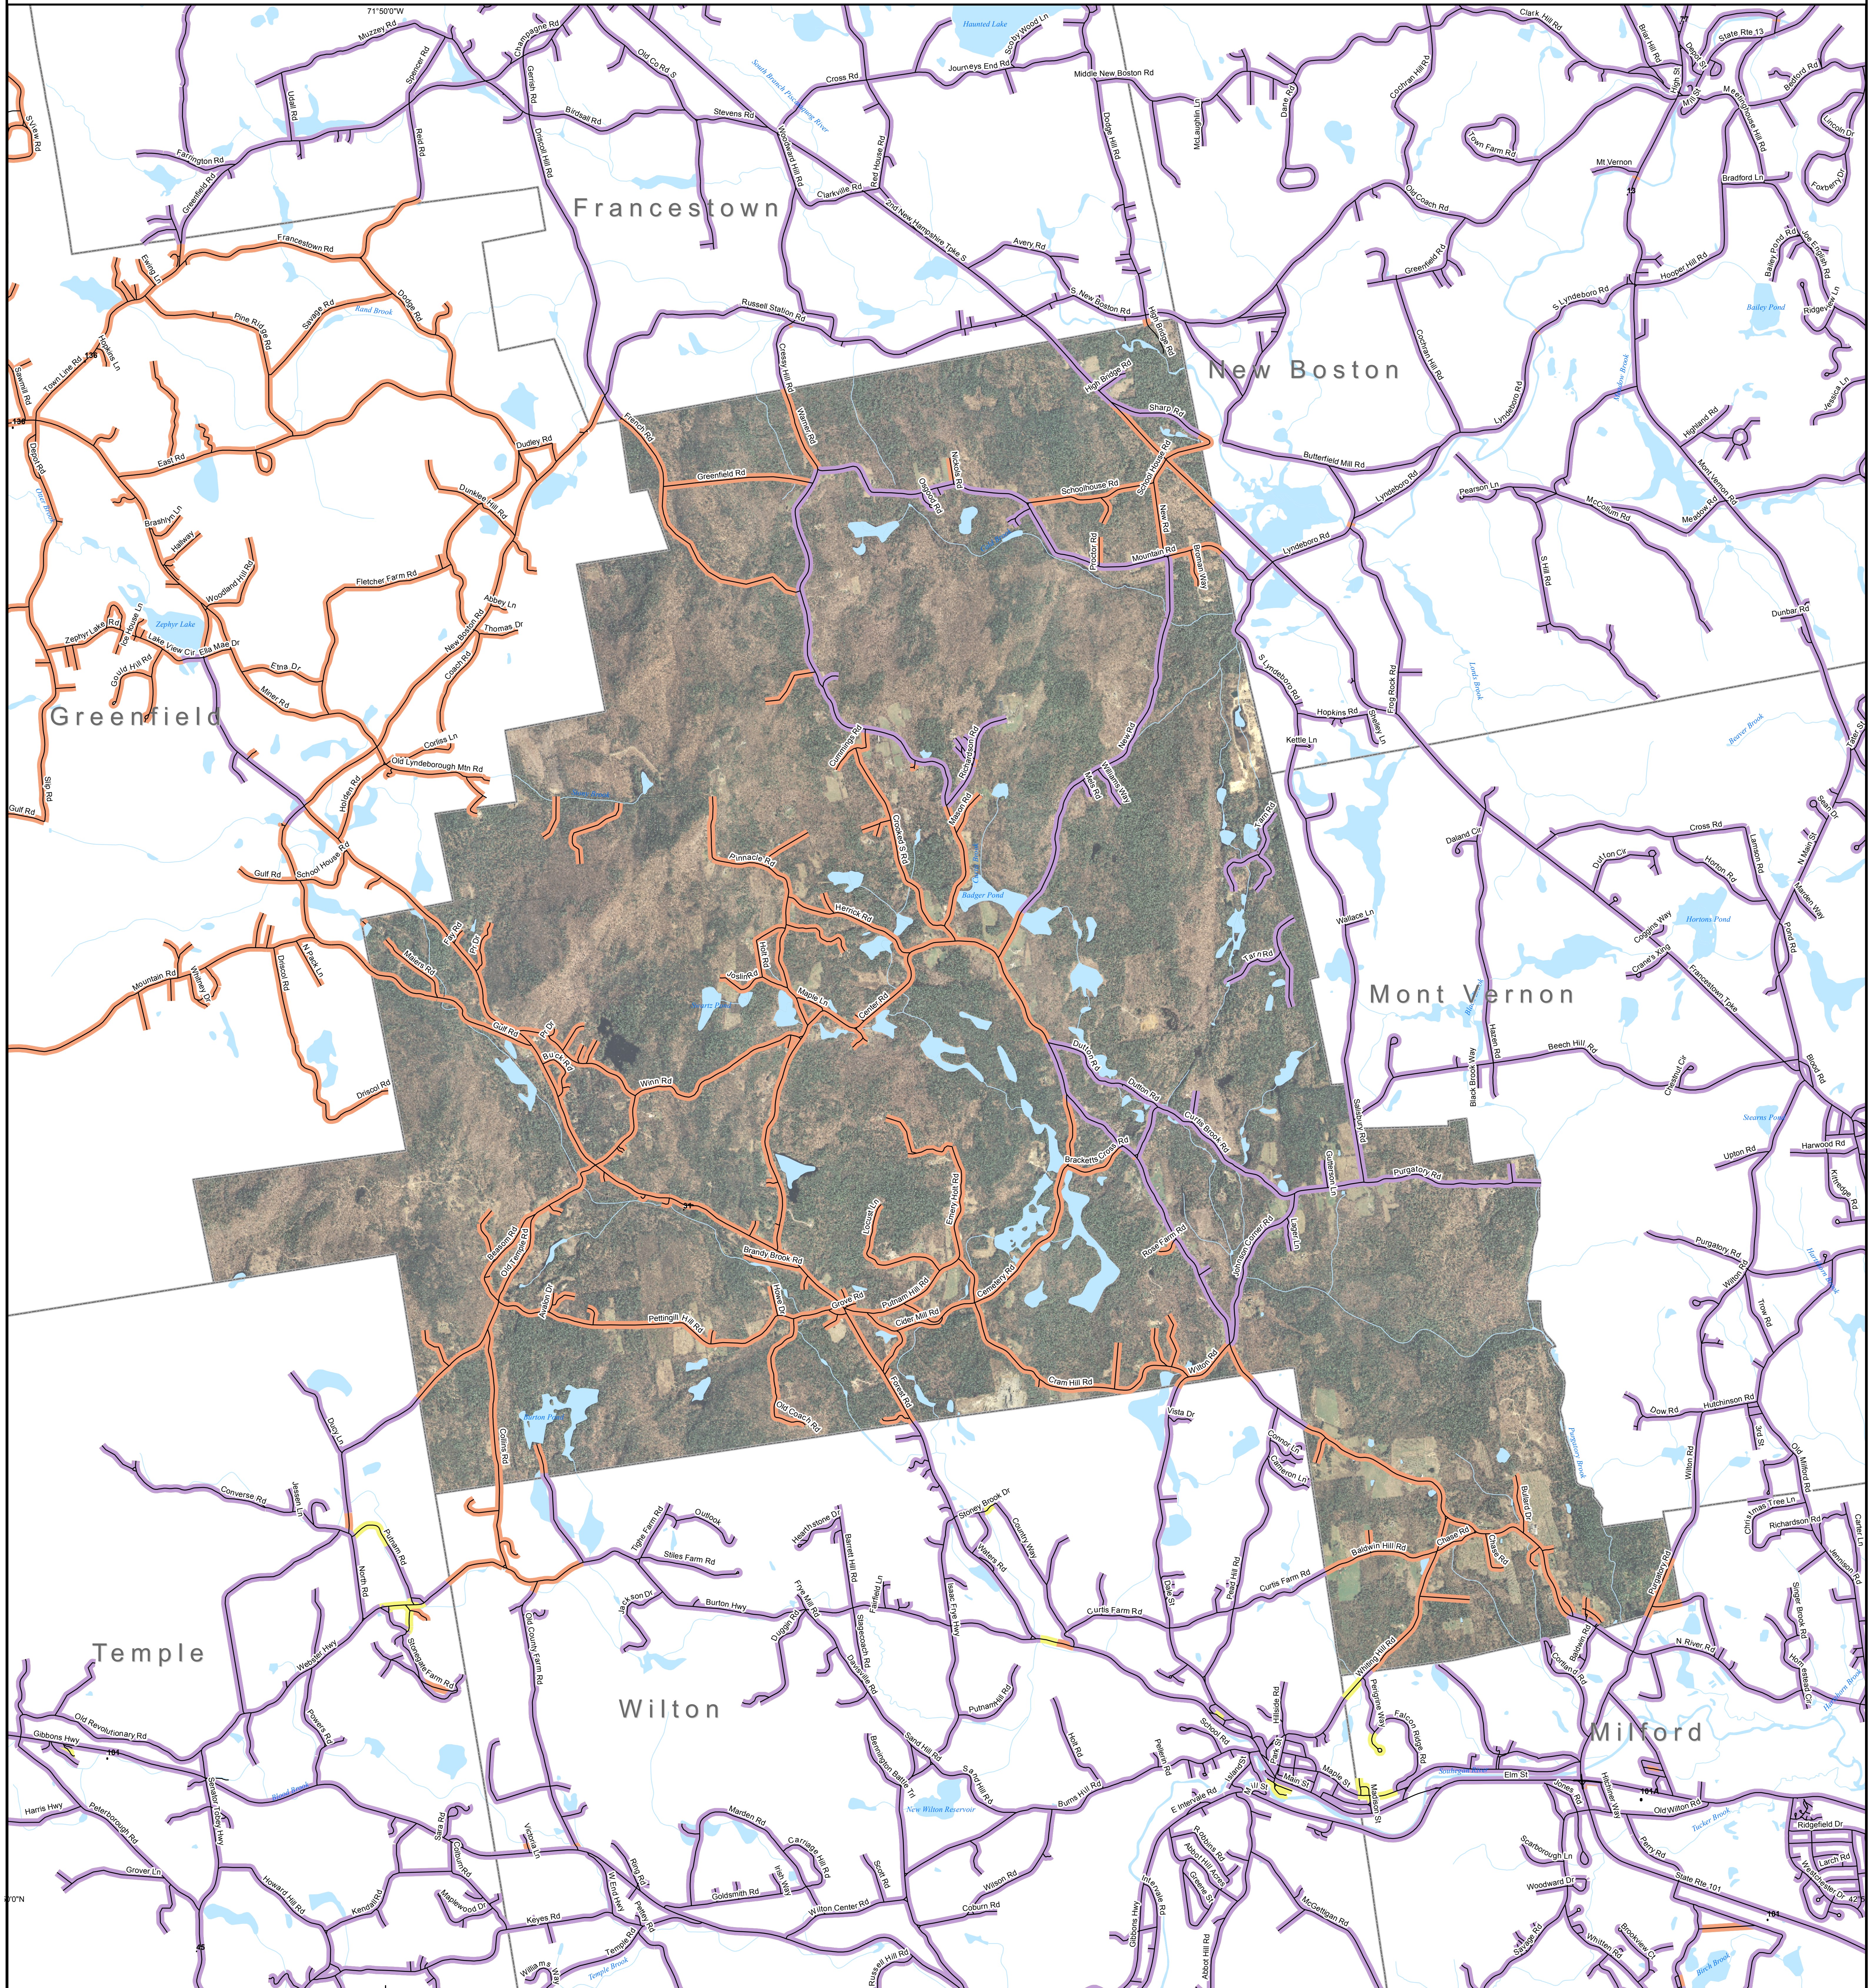

DSL & Cable Broadband Service Availability Town of Lyndeborough

MAP REVIEW:

Name:		Email:	
Title:		Phone:	
Organization:		Date:	
Number of changes:			
Comments (please attach separate sheet if needed):			

Map Key

- Roads served by DSL and cable
- Roads served by cable only
- Roads served by DSL only

This map displays broadband access information submitted to the NH Broadband Mapping & Planning Program (NHBMP) as of March 31, 2013. The map has been generated for the sole purpose of verifying locations of DSL and cable broadband services in each town in New Hampshire.

Scale: 0 0.15 0.3 0.6 0.9 1.2 Miles

North Arrow

Locus Map

www.granit.unh.edu

UNIVERSITY of NEW HAMPSHIRE
www.unh.edu