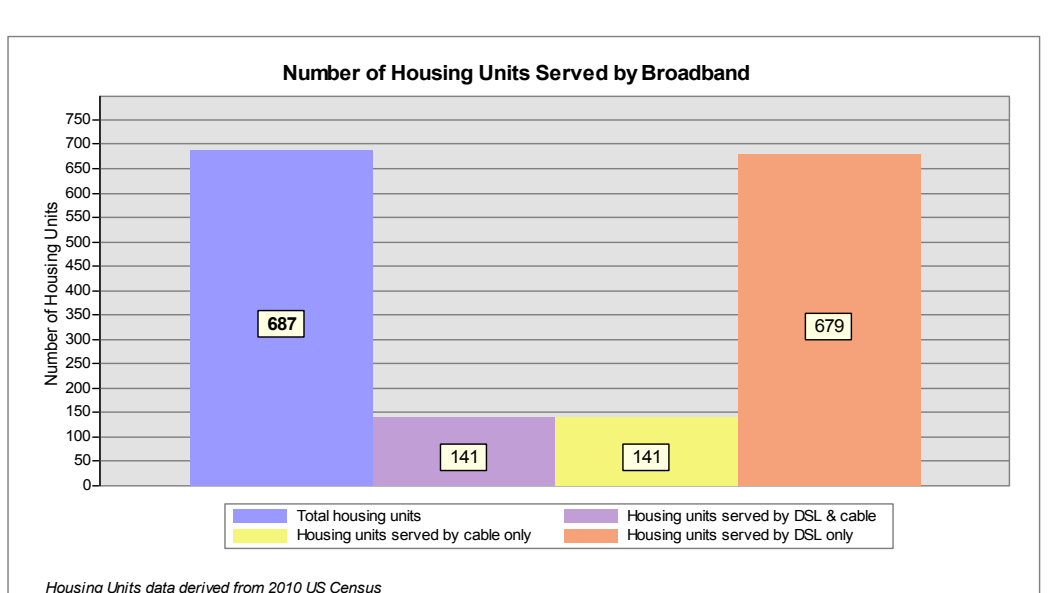

Provider Name	Technology
Comcast	Cable
FairPoint Communications, Inc.	DSL
G4 Communications	DSL
Granite State Telephone	DSL
TDS TELECOM	DSL

Scale: 0 0.15 0.3 0.6 0.9 1.2 Miles

North Arrow

Locus Map

www.granit.unh.edu

UNIVERSITY of NEW HAMPSHIRE
www.unh.edu