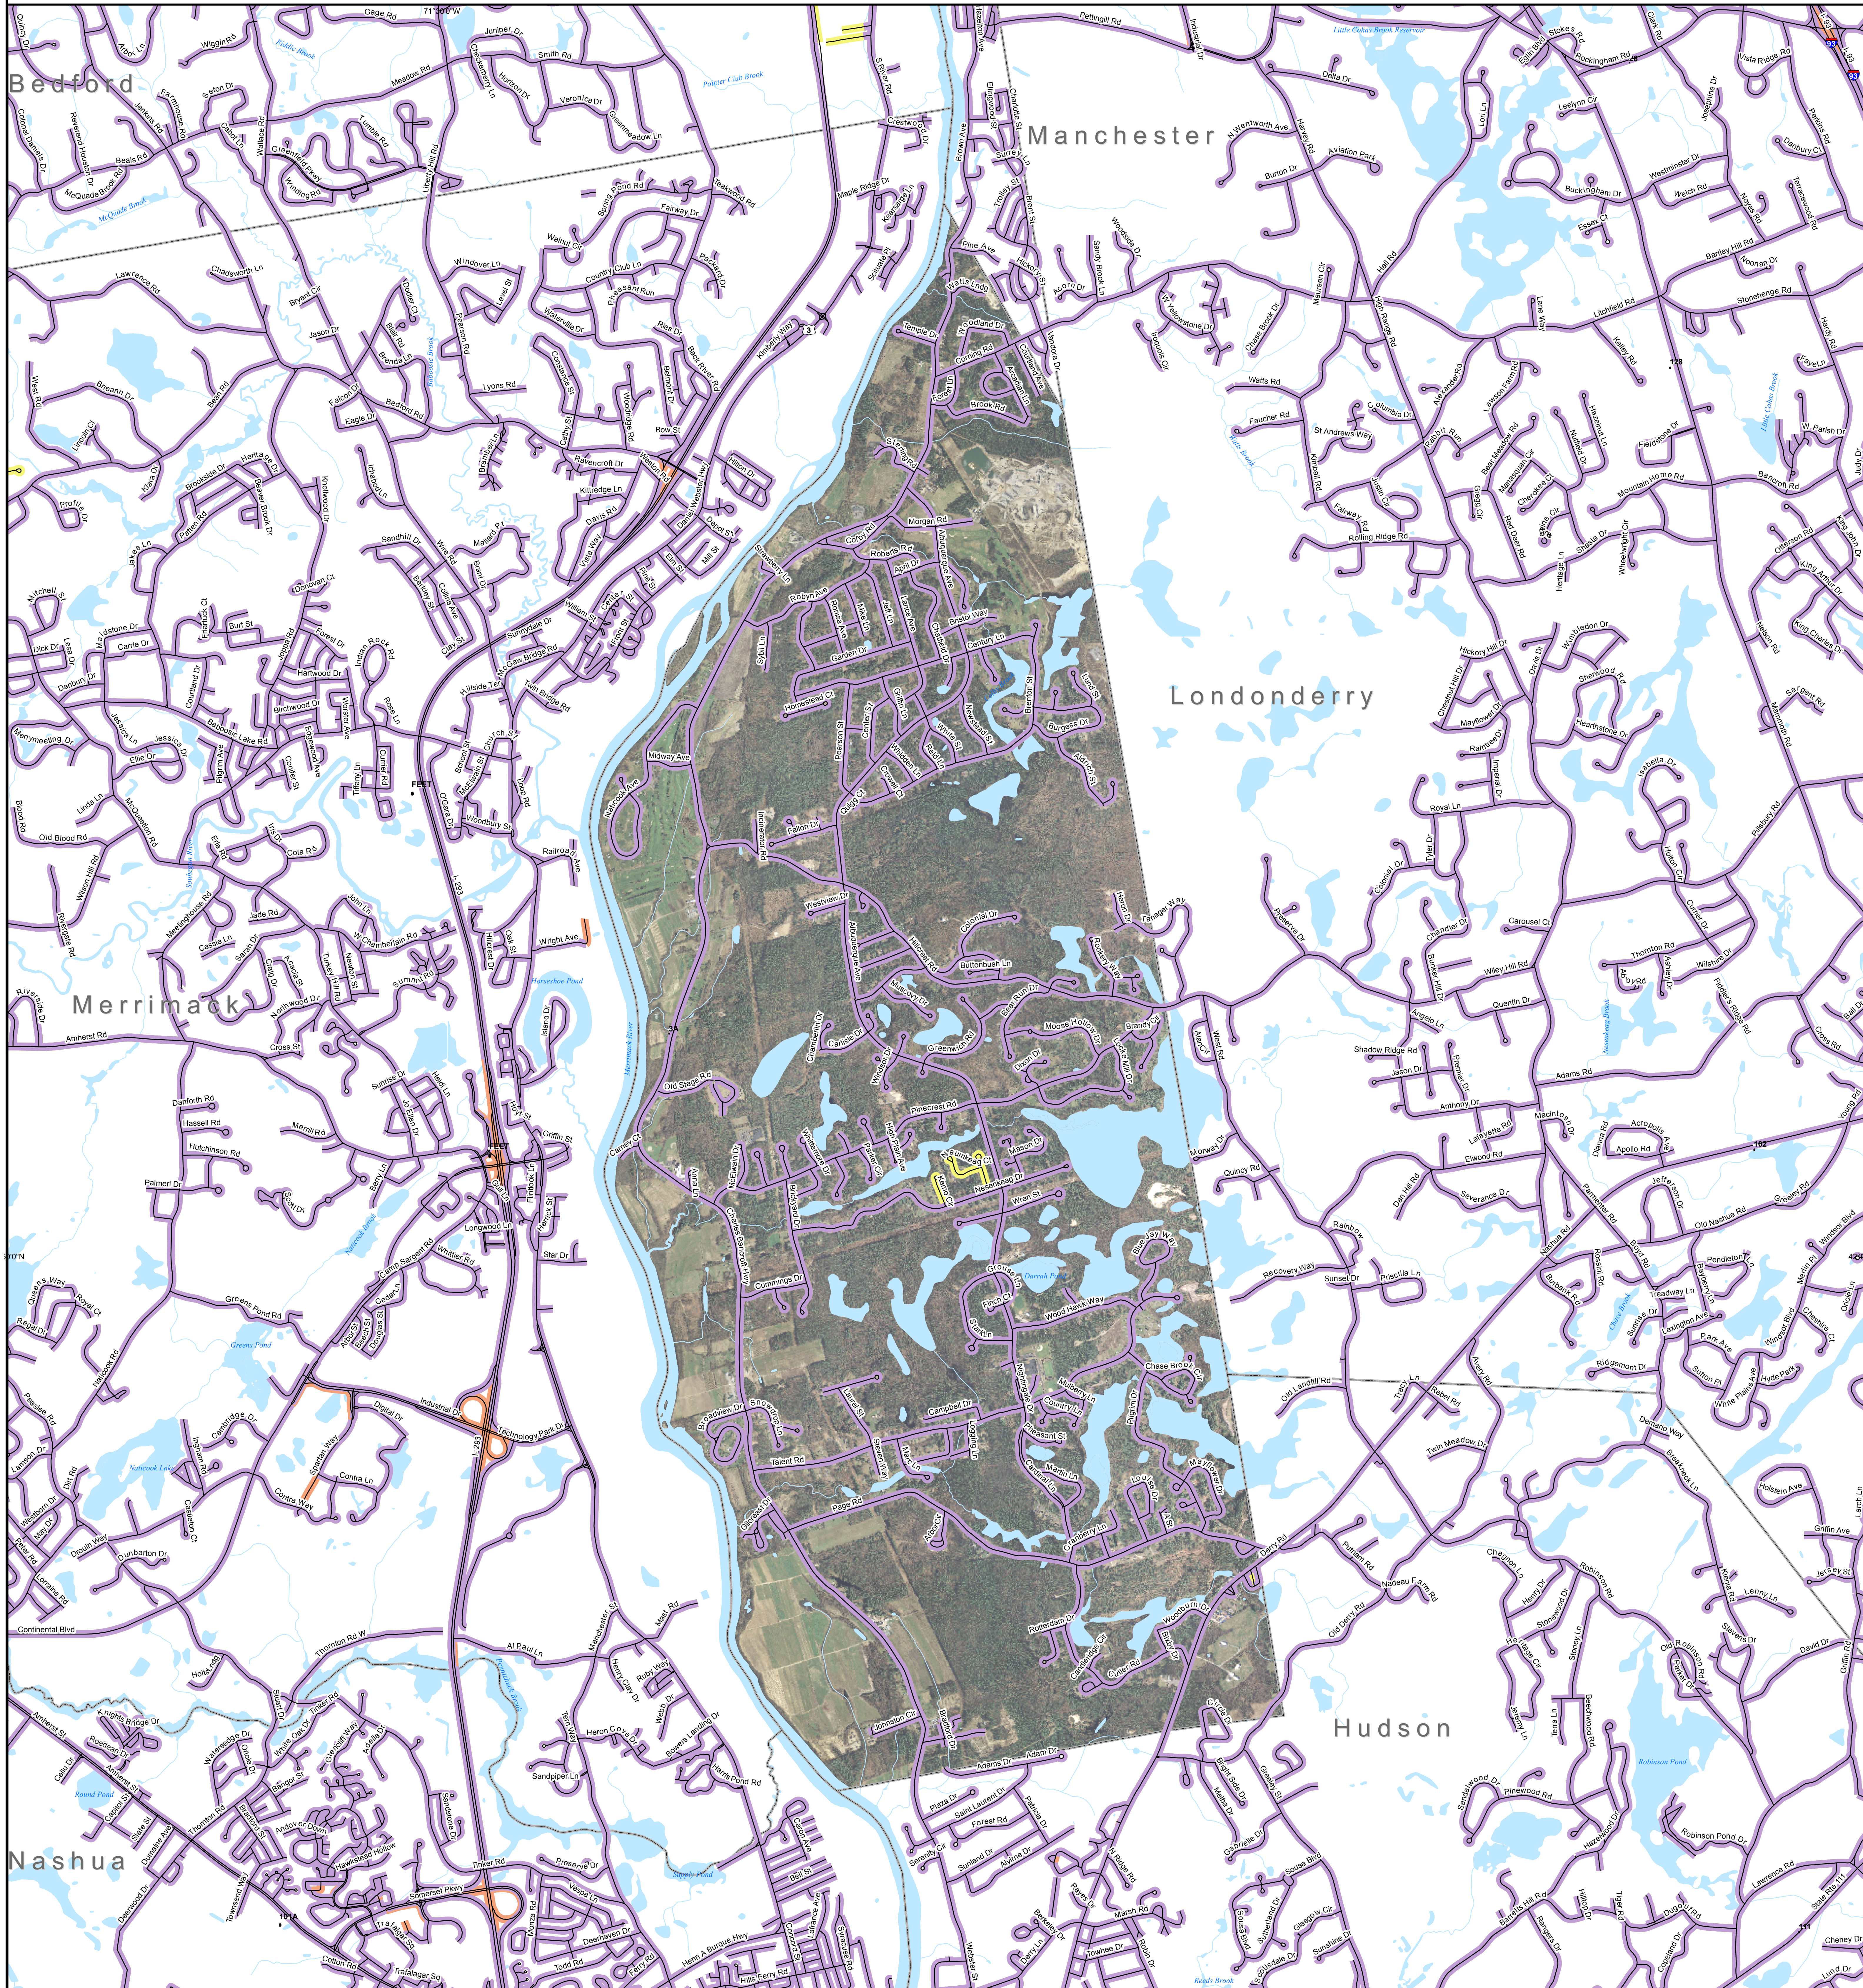

# DSL & Cable Broadband Service Availability Town of Litchfield

**MAP REVIEW:**

Name:		Phone:	
Title:		Date:	
Organization:			
Number of changes:			
Comments (please attach separate sheet if needed):			

**Map Key**

- Roads served by DSL and cable
- Roads served by cable only
- Roads served by DSL only

This map displays broadband access information submitted to the NH Broadband Mapping & Planning Program (NHBMP) as of March 31, 2013. The map has been generated for the sole purpose of verifying locations of DSL and cable broadband services in each town in New Hampshire.