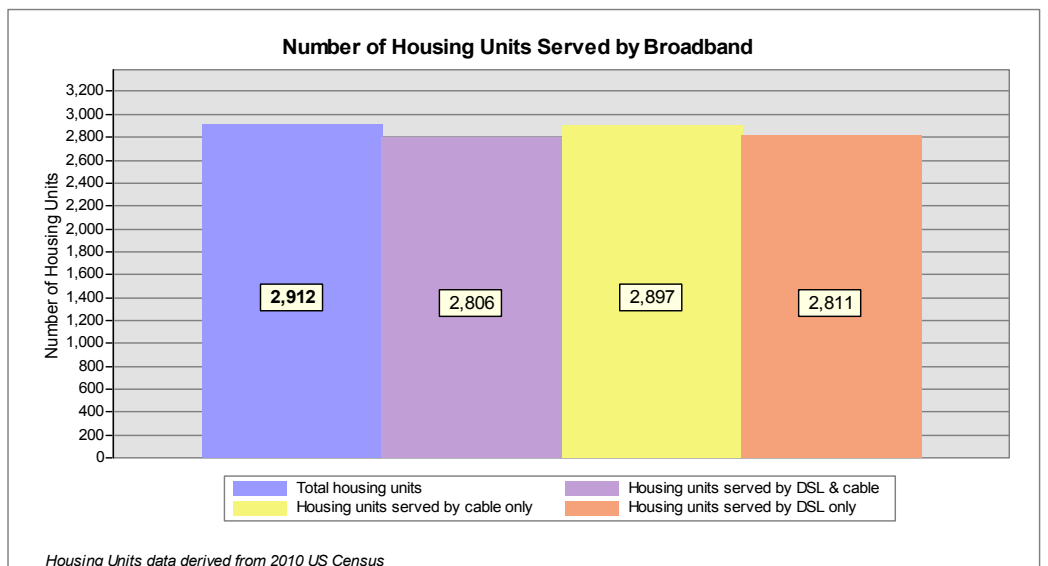

Provider Name	Technology
Comcast	Cable
FairPoint Communications, Inc.	DSL
G4 Communications	DSL
MegaPath Corporation	DSL
OTT Communications	DSL

Scale: 0 0.125 0.25 0.5 0.75 1 Miles

North Arrow

Locus Map

Logos: NH GRANIT, UNIVERSITY of NEW HAMPSHIRE

www.granit.unh.edu www.unh.edu