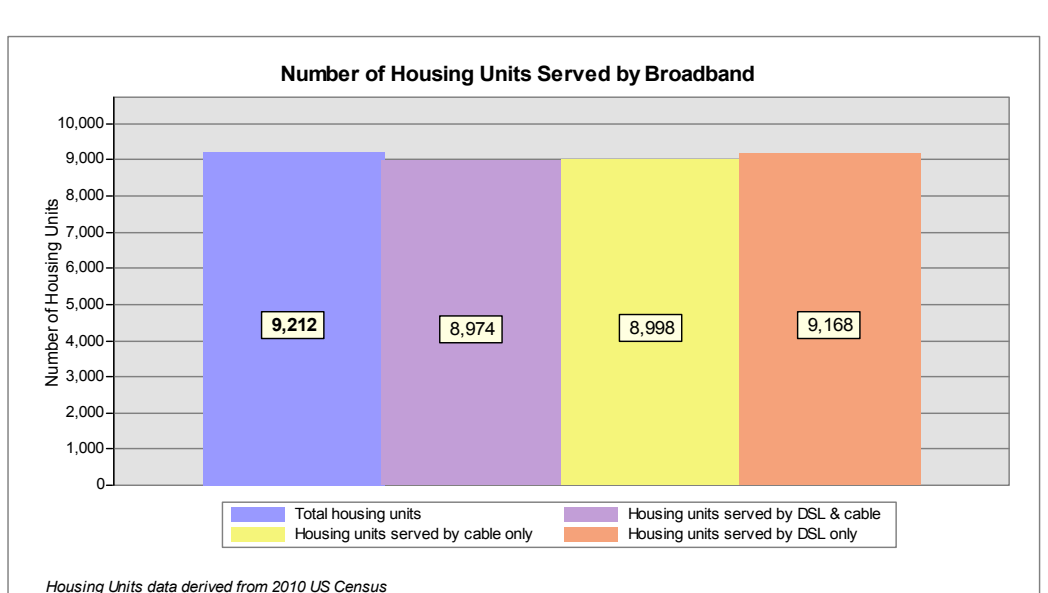

Broadband is defined as access that is at least **768 kbps downstream** and **200 kbps upstream**.

For more information on this project, please visit the NHBMPP web site at: iwantbroadbandnh.org

- Provider Name**
- Comcast
 - FairPoint Communications, Inc.
 - G4 Communications
 - MegaPath Corporation
 - OTT Communications
- Technology**
- Cable
 - DSL
 - DSL
 - DSL
 - DSL