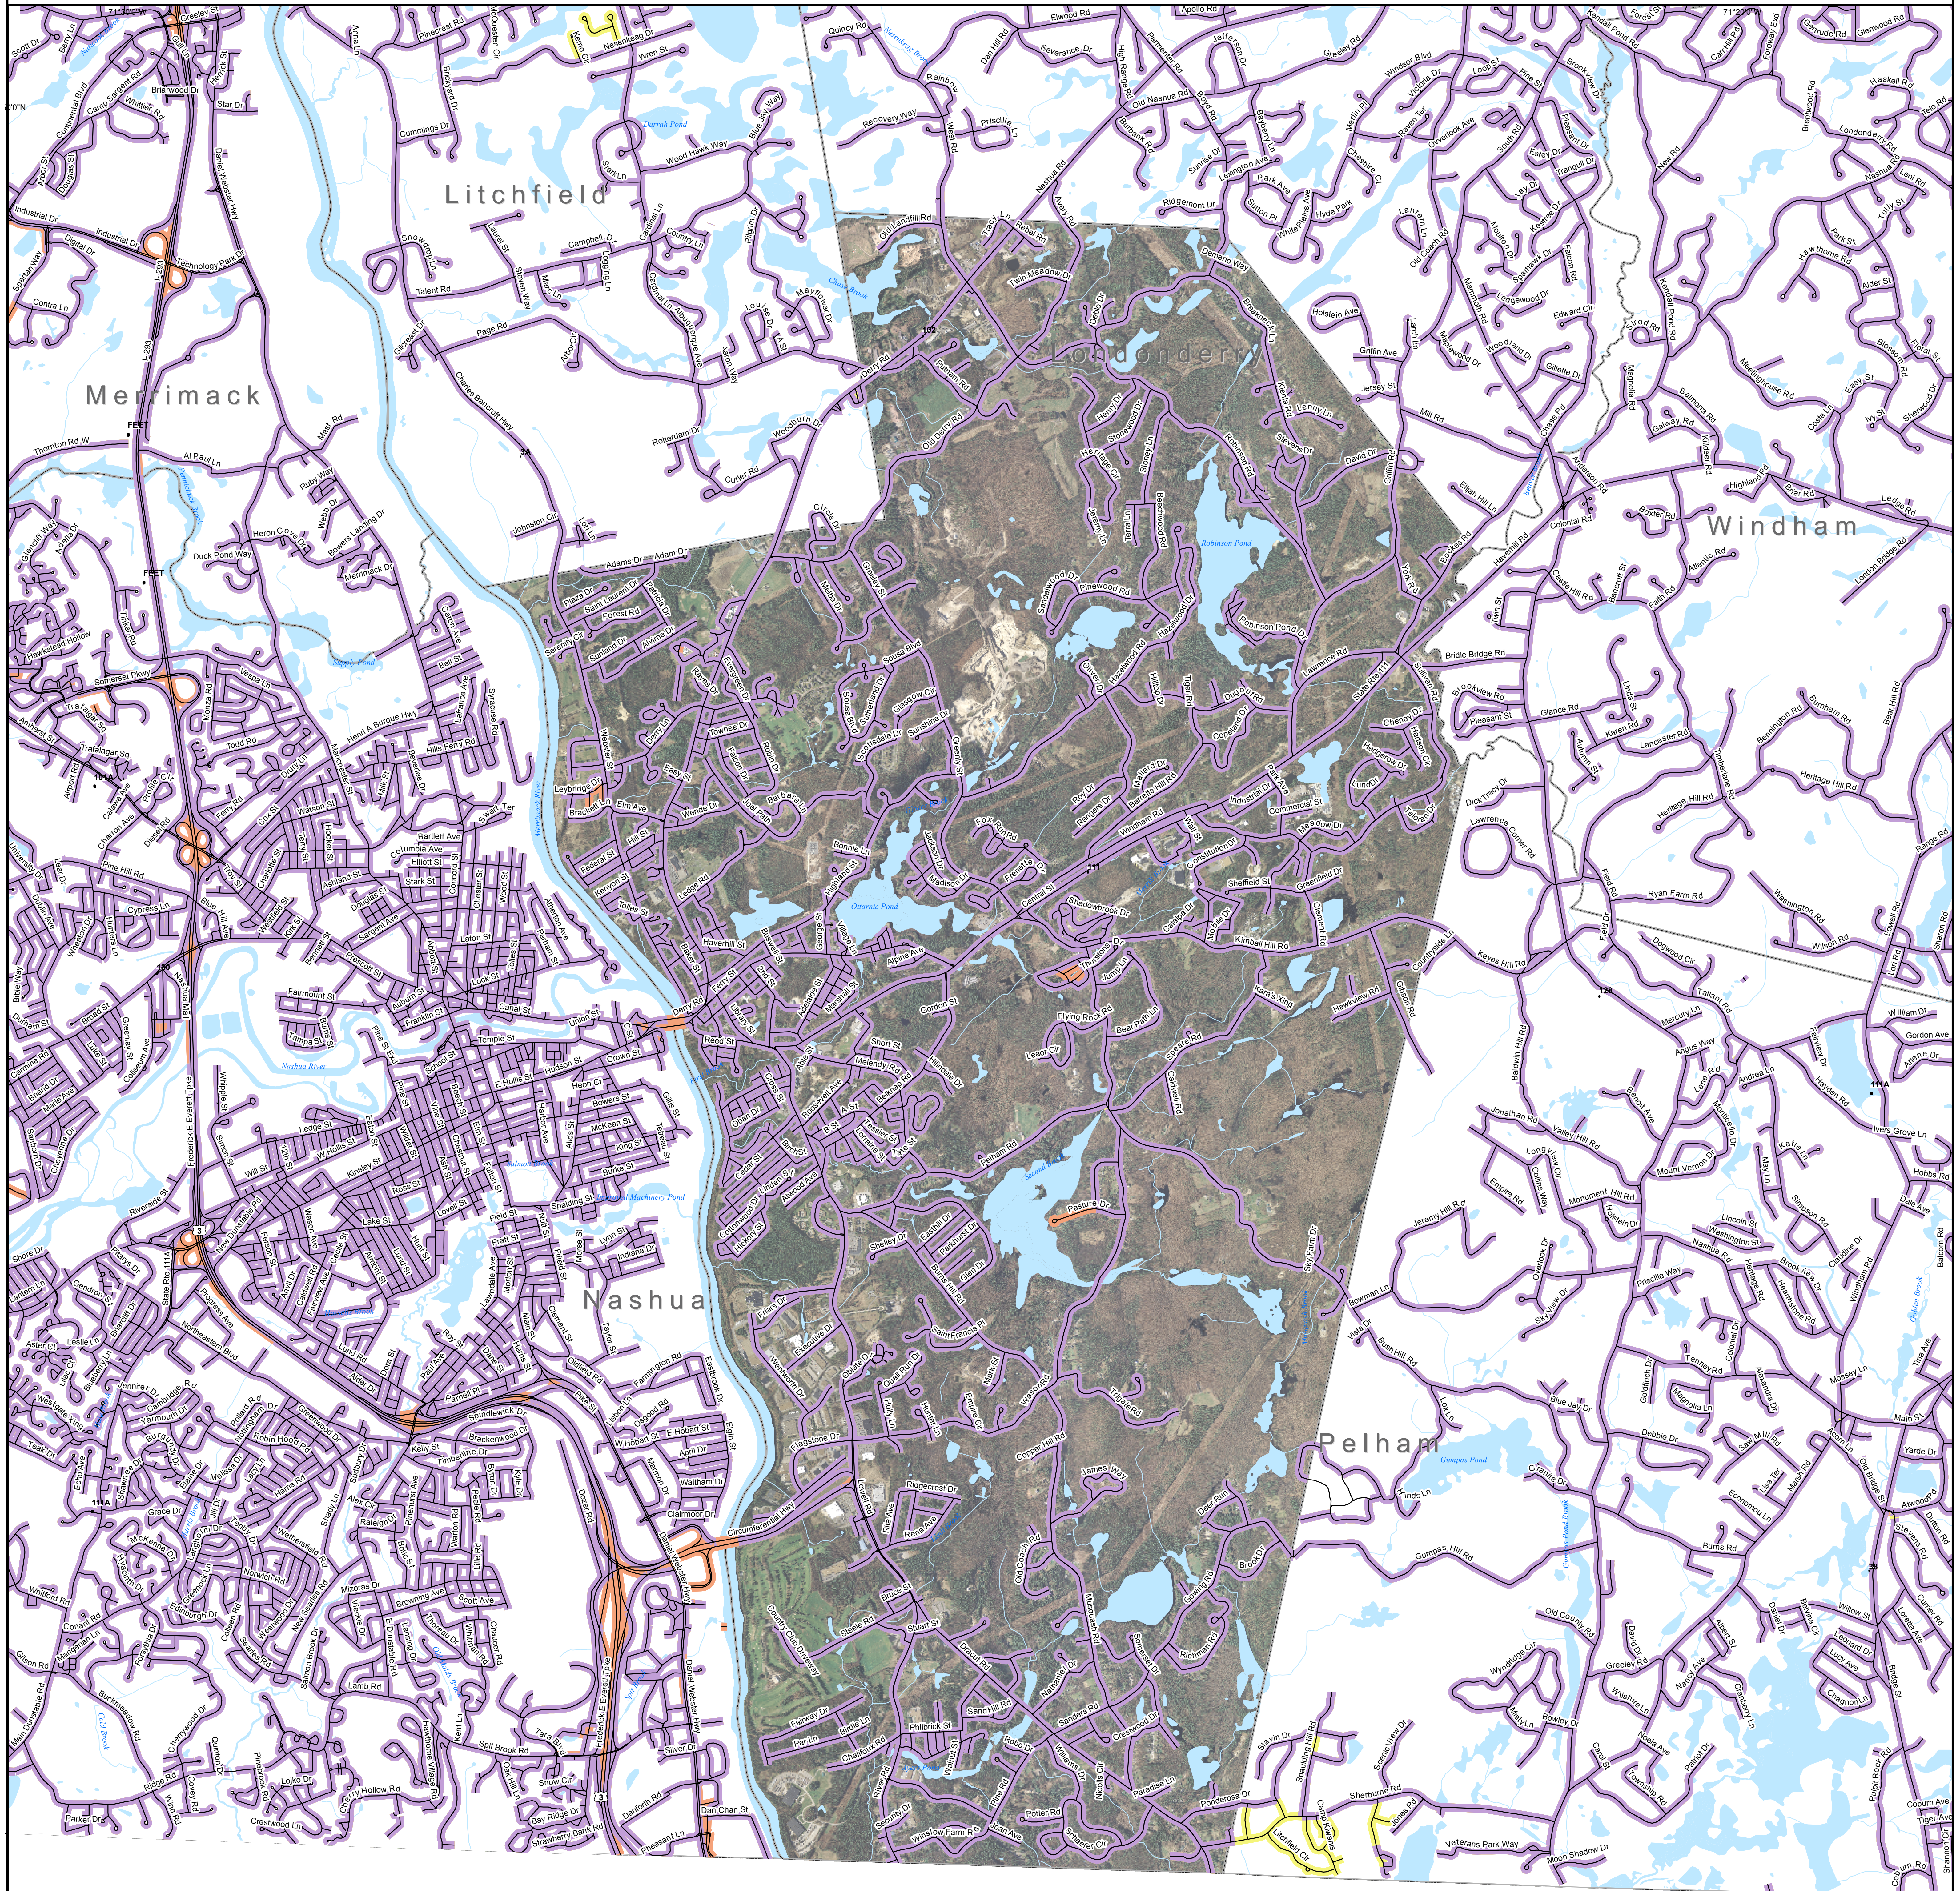

Map Key

- Roads served by DSL and cable
- Roads served by cable only
- Roads served by DSL only

This map displays broadband access information submitted to the NH Broadband Mapping & Planning Program (NHBMPP) as of March 31, 2013. The map has been generated for the sole purpose of verifying locations of DSL and cable broadband services in each town in New Hampshire.

Scale: 0 0.15 0.3 0.6 0.9 1.2 Miles

Locus Map

www.granit.unh.edu UNIVERSITY of NEW HAMPSHIRE www.unh.edu