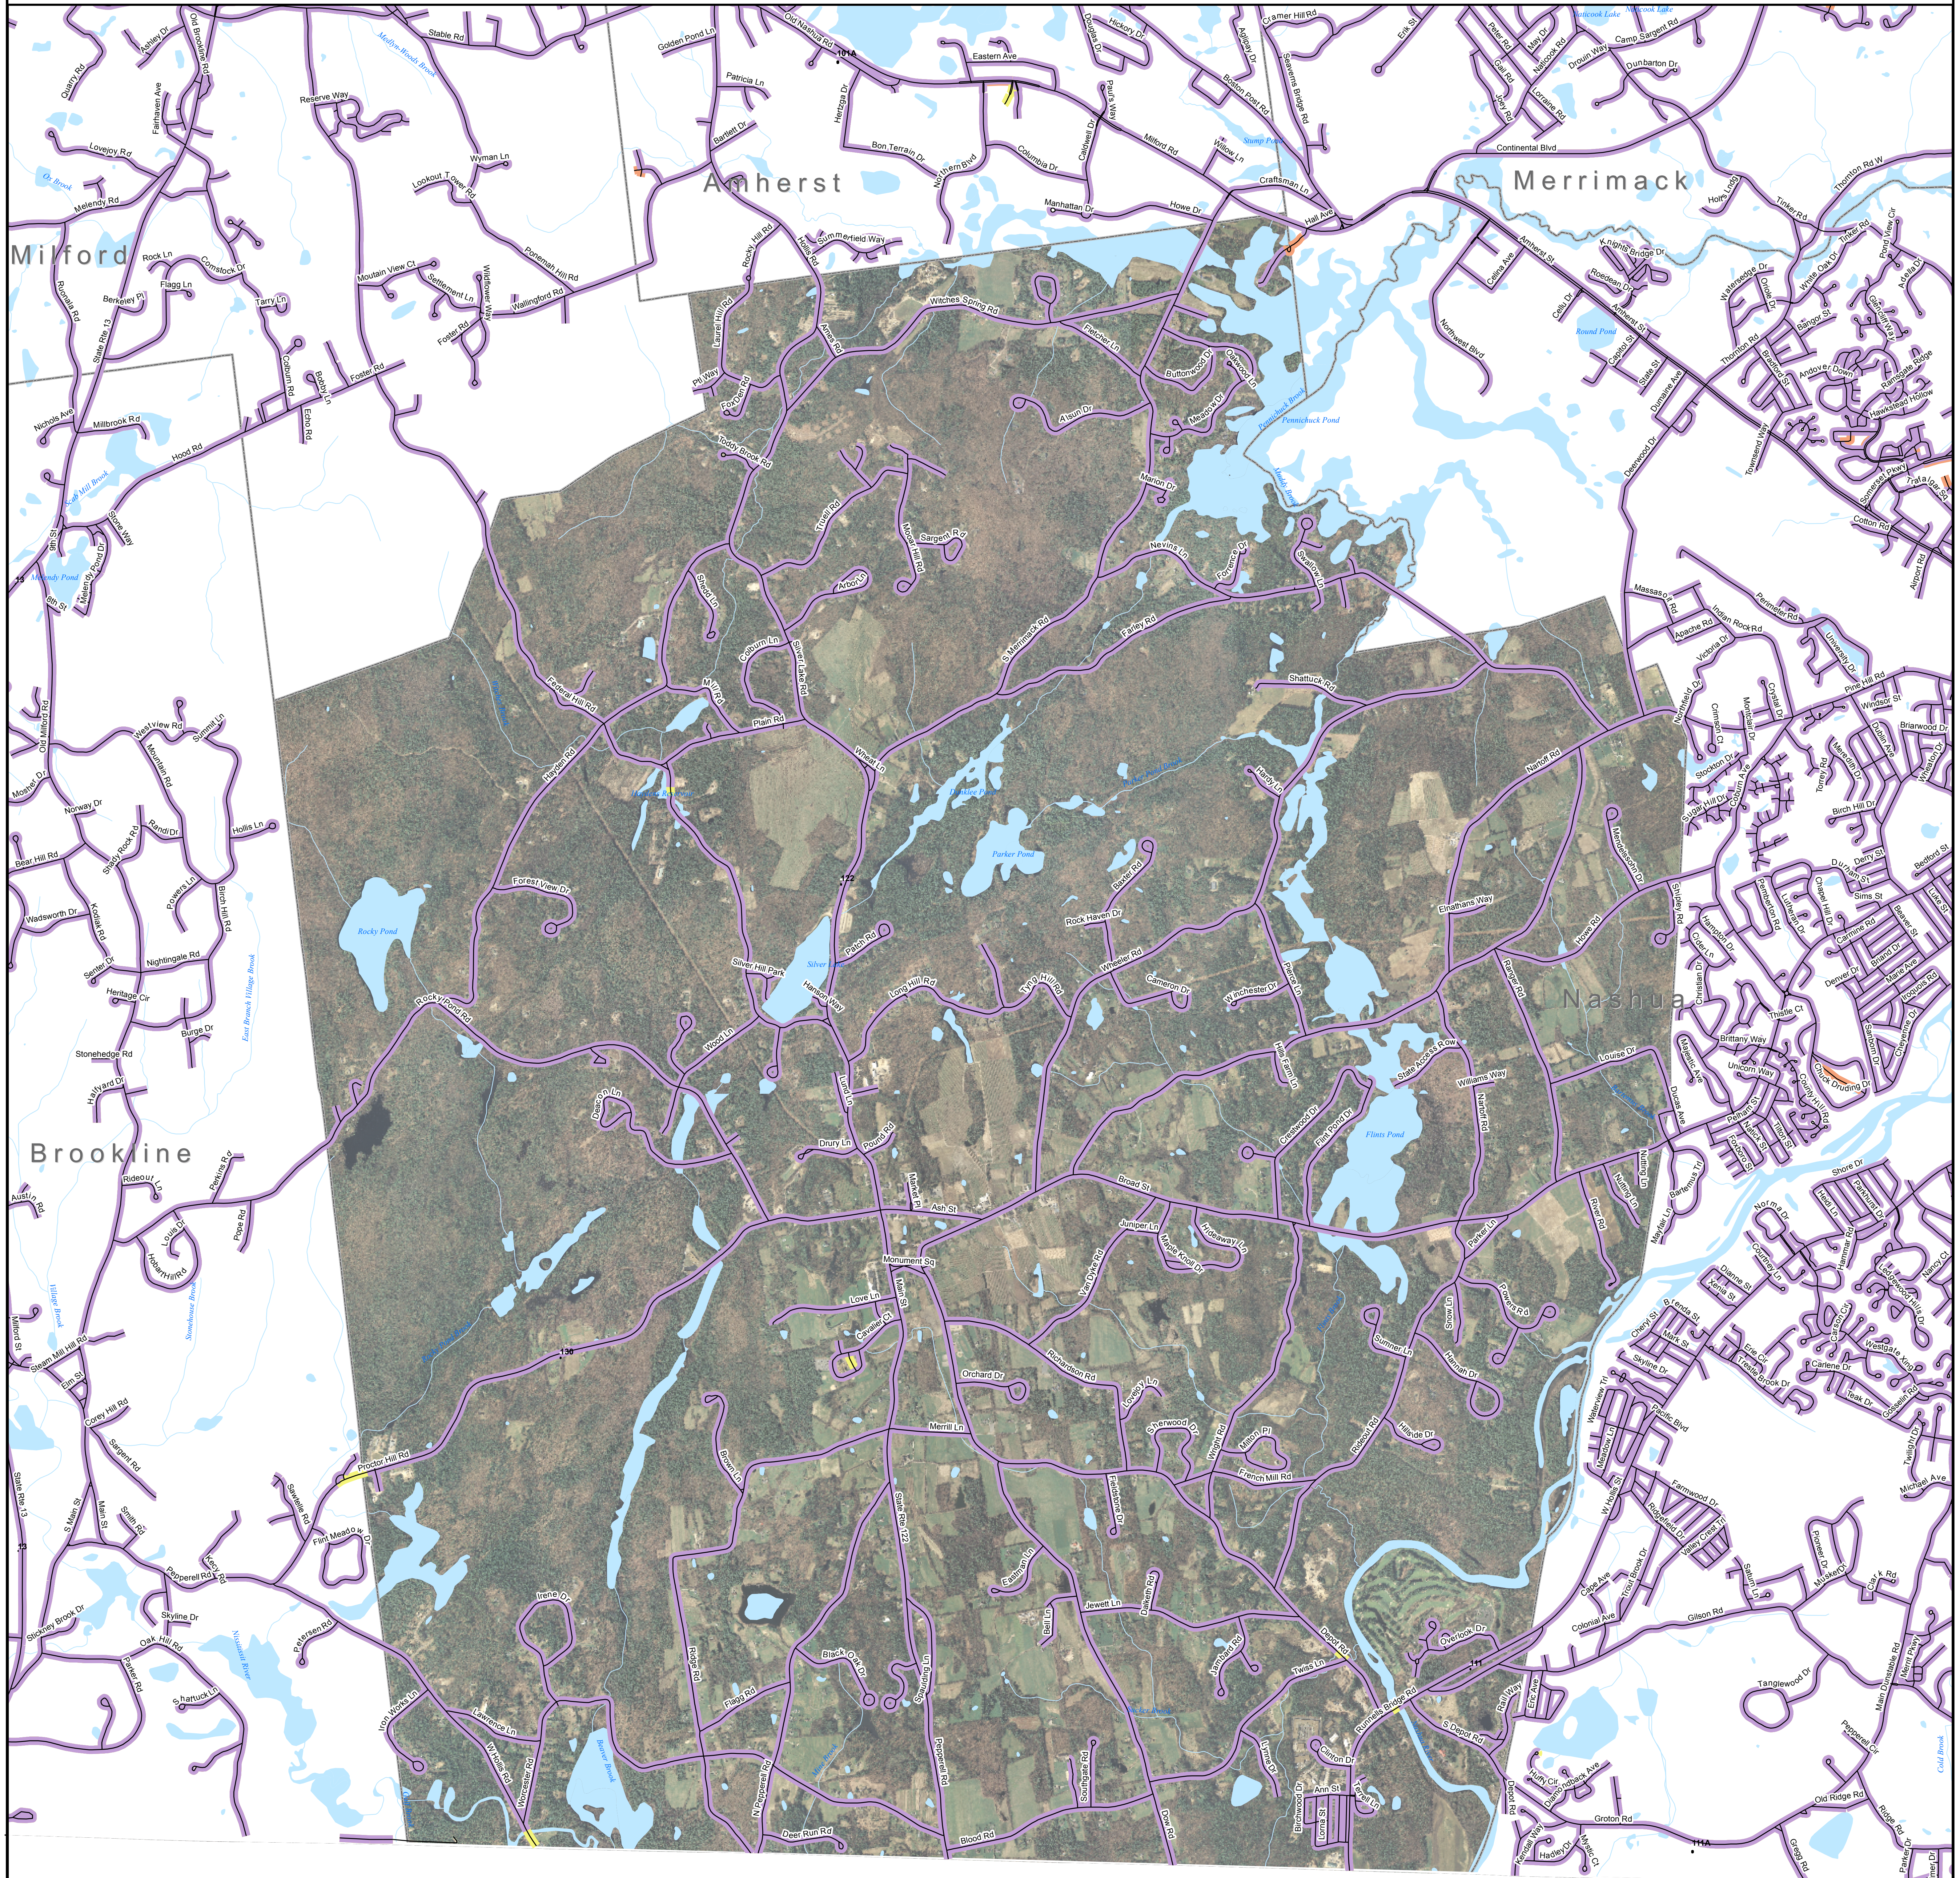

DSL & Cable Broadband Service Availability Town of Hollis

MAP REVIEW:

Name:		Email:	
Title:		Phone:	
Organization:		Date:	
Number of changes:			
Comments (please attach separate sheet if needed):			

Map Key

- Roads served by DSL and cable
- Roads served by cable only
- Roads served by DSL only

This map displays broadband access information submitted to the NH Broadband Mapping & Planning Program (NHBMP) as of March 31, 2013. The map has been generated for the sole purpose of verifying locations of DSL and cable broadband services in each town in New Hampshire.

Broadband is defined as access that is at least **768 kbps downstream** and **200 kbps upstream**.

For more information on this project, please visit the NHBMP web site at: iwantbroadbandnh.org

Provider Name

- CHARTER COMMUNICATIONS INC.
- Comcast
- FairPoint Communications, Inc.
- G4 Communications
- OTT Communications
- TDS TELECOM

Technology

- Cable
- Cable
- DSL
- DSL
- DSL
- DSL

Scale: 0 0.1250.25 0.5 0.75 1 Miles

North Arrow

NH GRANIT
www.granit.unh.edu

UNIVERSITY of NEW HAMPSHIRE
www.unh.edu

Locus Map