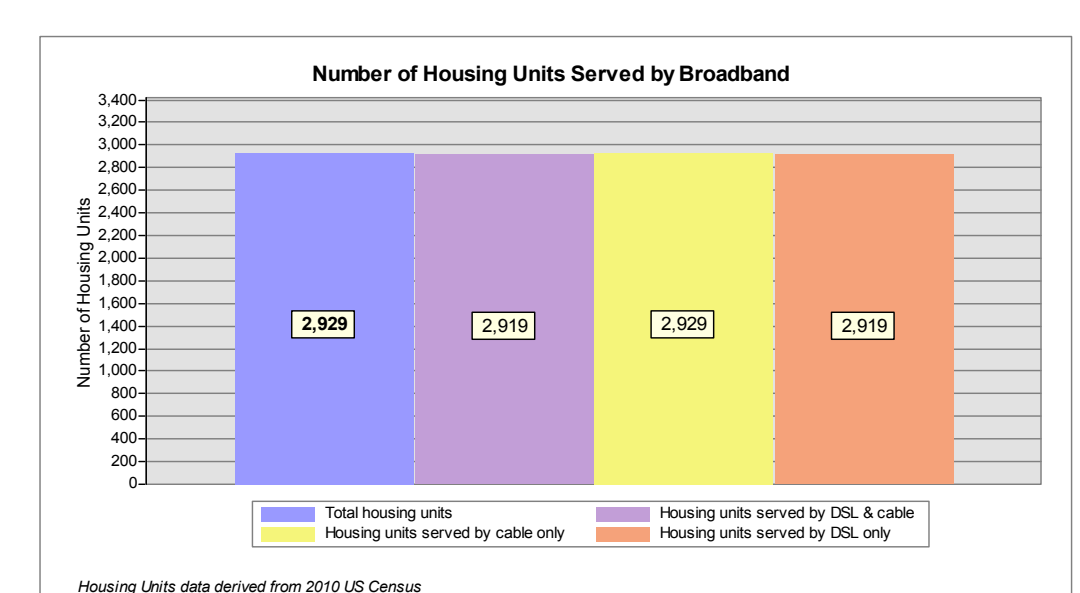

Broadband is defined as access that is at least **768 kbps downstream** and **200 kbps upstream**.

For more information on this project, please visit the NHBMP web site at: iwantbroadbandnh.org

Provider Name