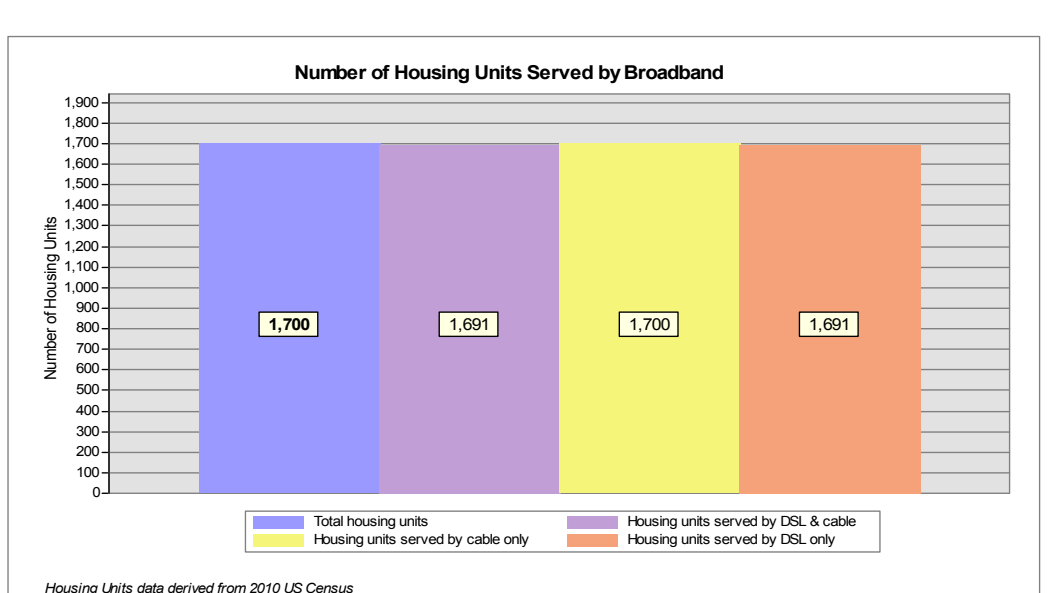

Broadband is defined as access that is at least **768 kbps downstream** and **200 kbps upstream**.

For more information on this project, please visit the NHBMP web site at: [www.iwantbroadbandnh.org](http://www.iwantbroadbandnh.org)