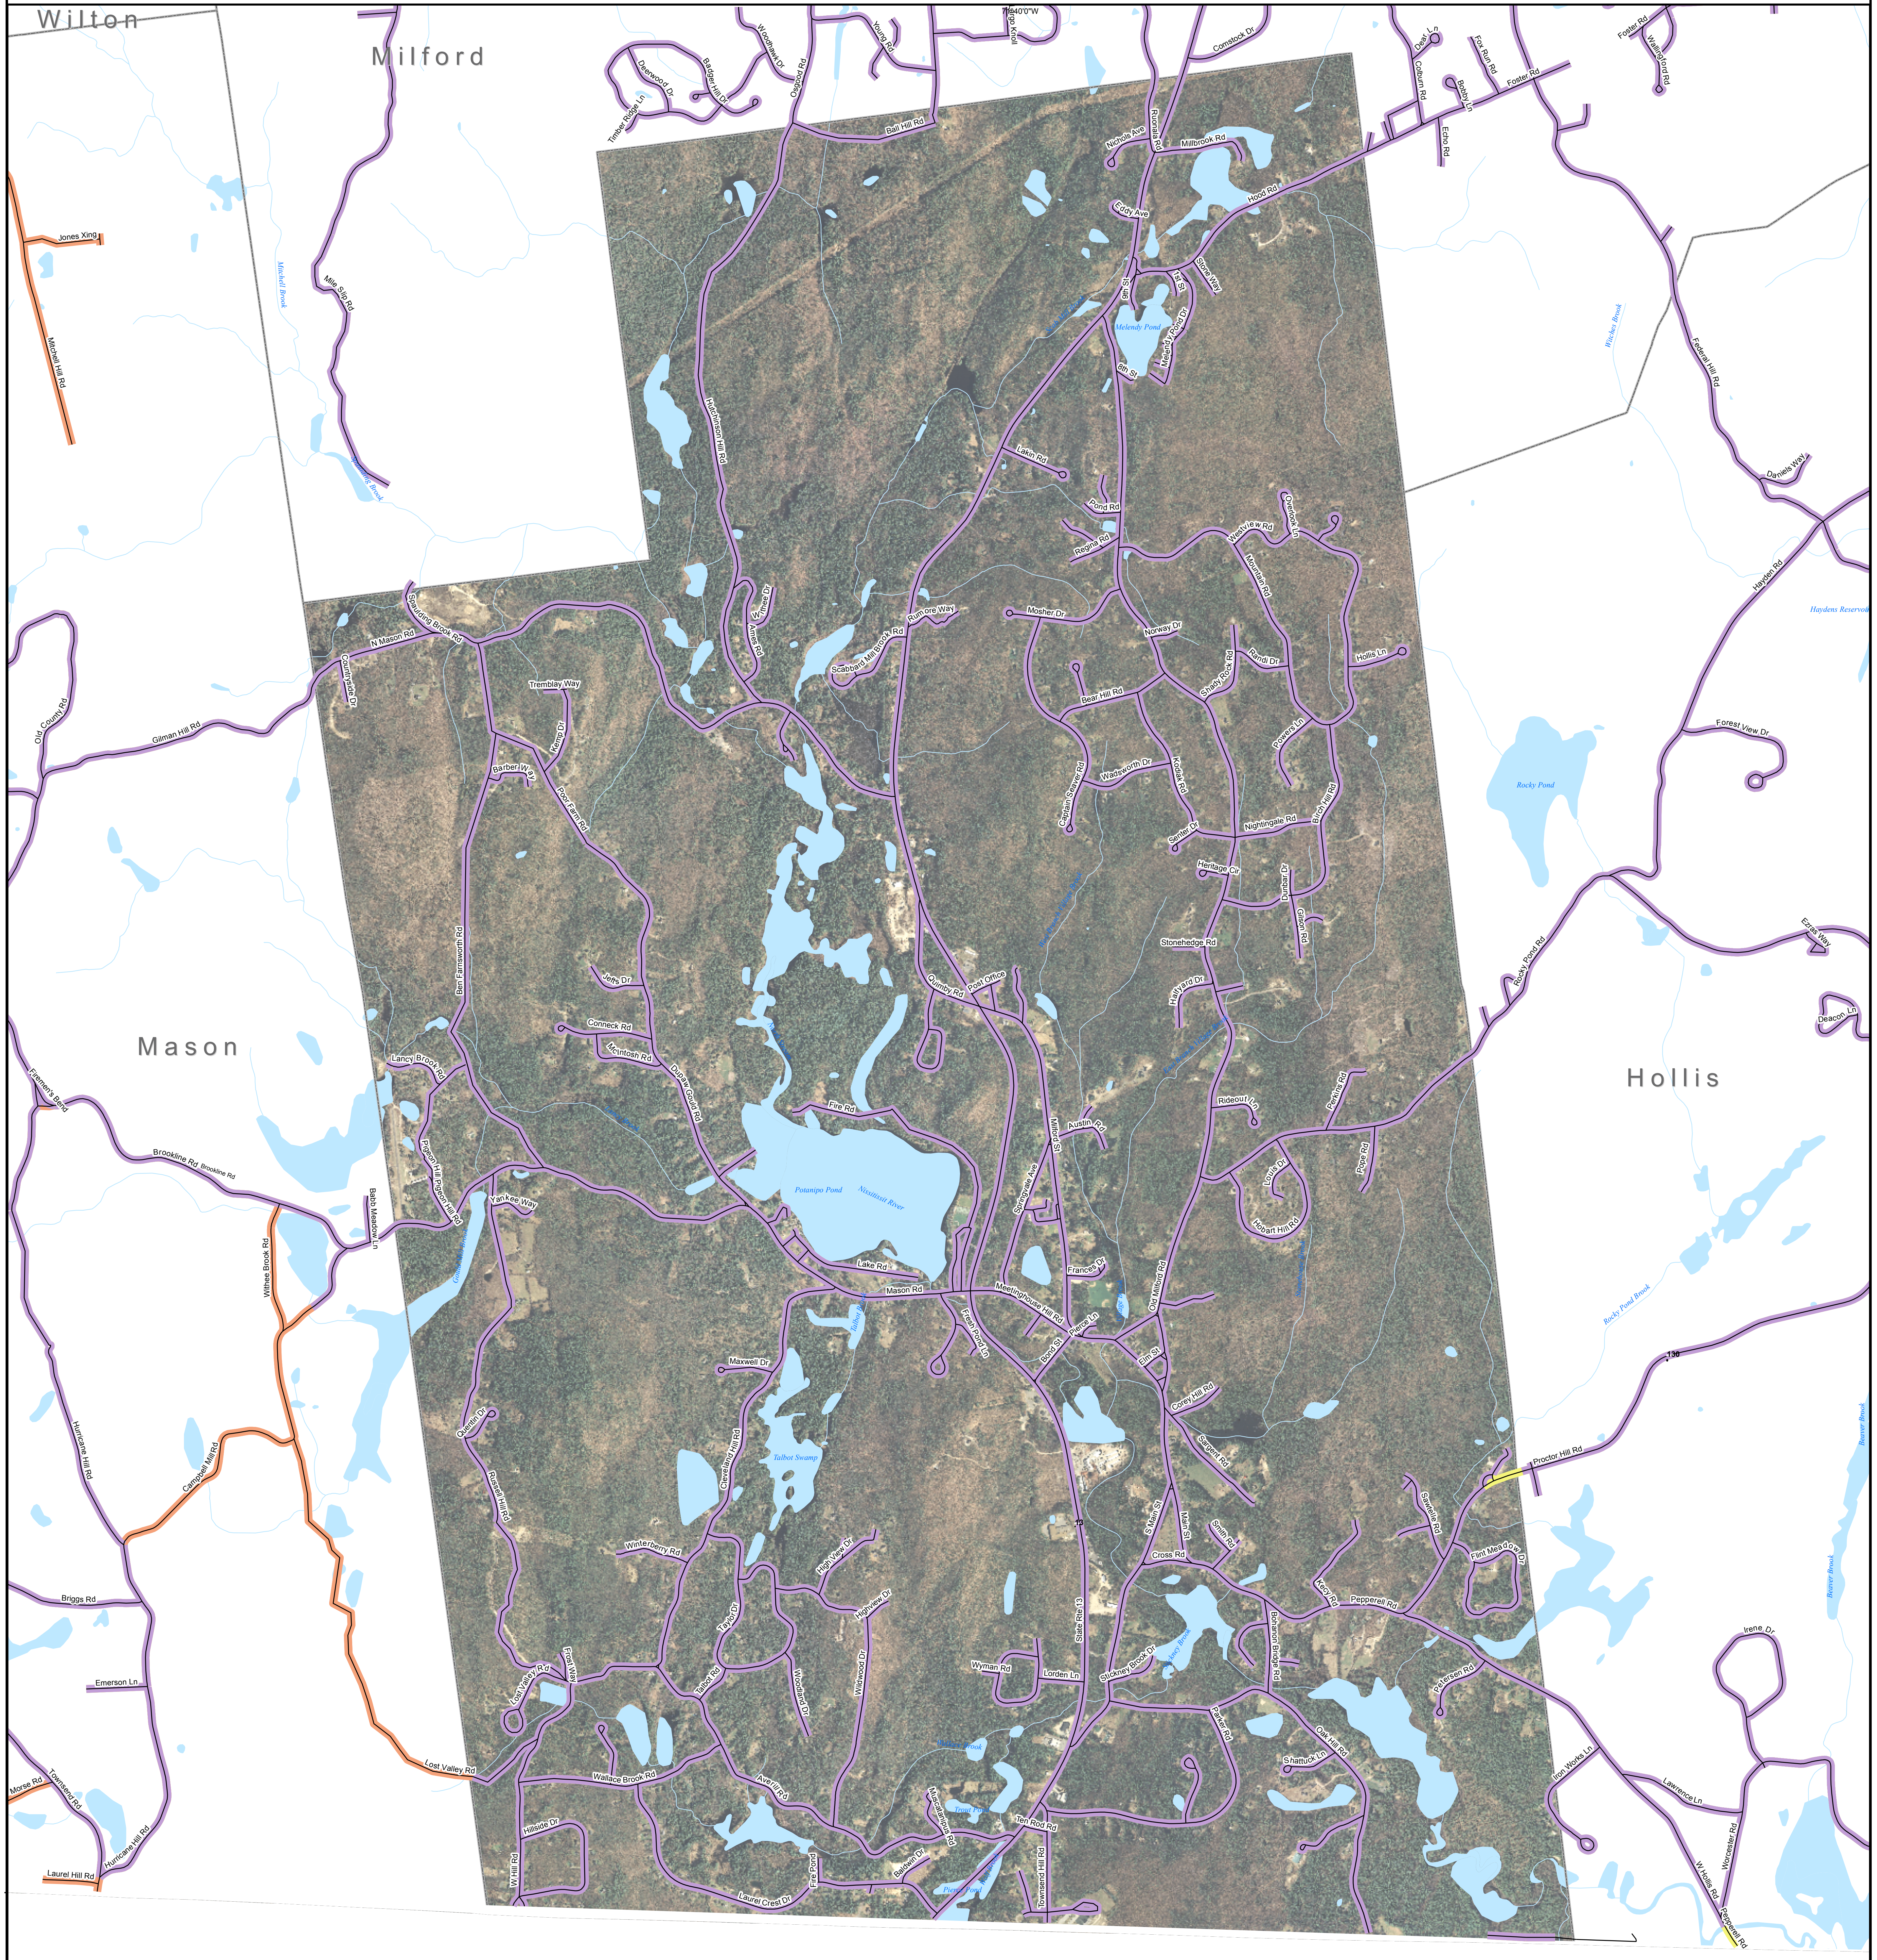

# DSL & Cable Broadband Service Availability Town of Brookline

MAP REVIEW:

Name:		Email:	
Title:		Phone:	
Organization:		Date:	
Number of changes:			
Comments (please attach separate sheet if needed):			

**Map Key**

- Roads served by DSL and cable
- Roads served by cable only
- Roads served by DSL only

This map displays broadband access information submitted to the NH Broadband Mapping & Planning Program (NHBMP) as of March 31, 2013. The map has been generated for the sole purpose of verifying locations of DSL and cable broadband services in each town in New Hampshire.

NH GRANIT [www.granit.unh.edu](http://www.granit.unh.edu)

UNIVERSITY of NEW HAMPSHIRE [www.unh.edu](http://www.unh.edu)

Locus Map