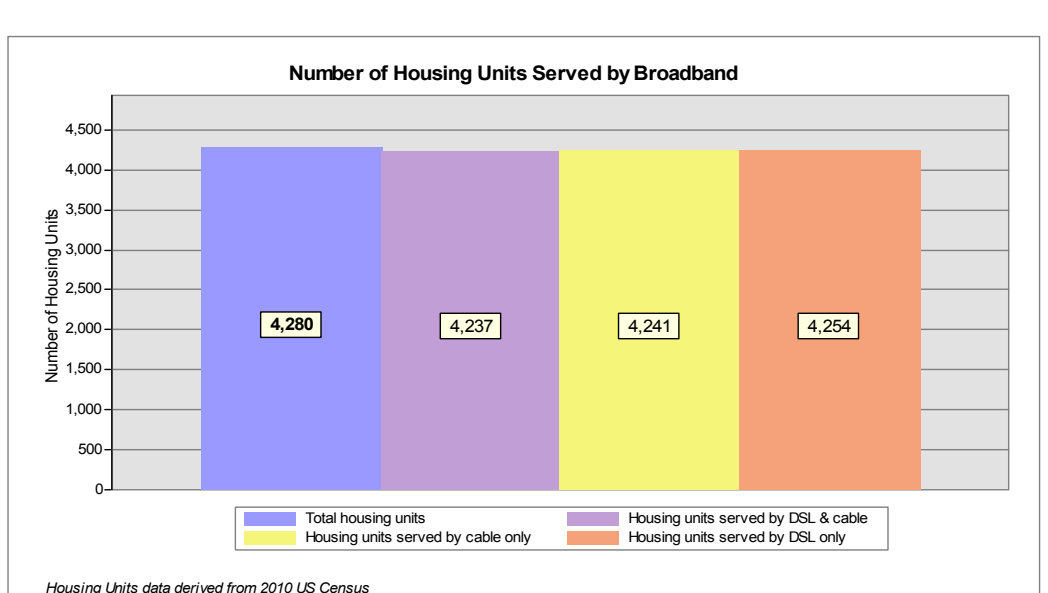

Broadband is defined as access that is at least **768 kbps downstream** and **200 kbps upstream**.

For more information on this project, please visit the NHBMPP web site at: www.iwantbroadbandnh.org

Provider Name