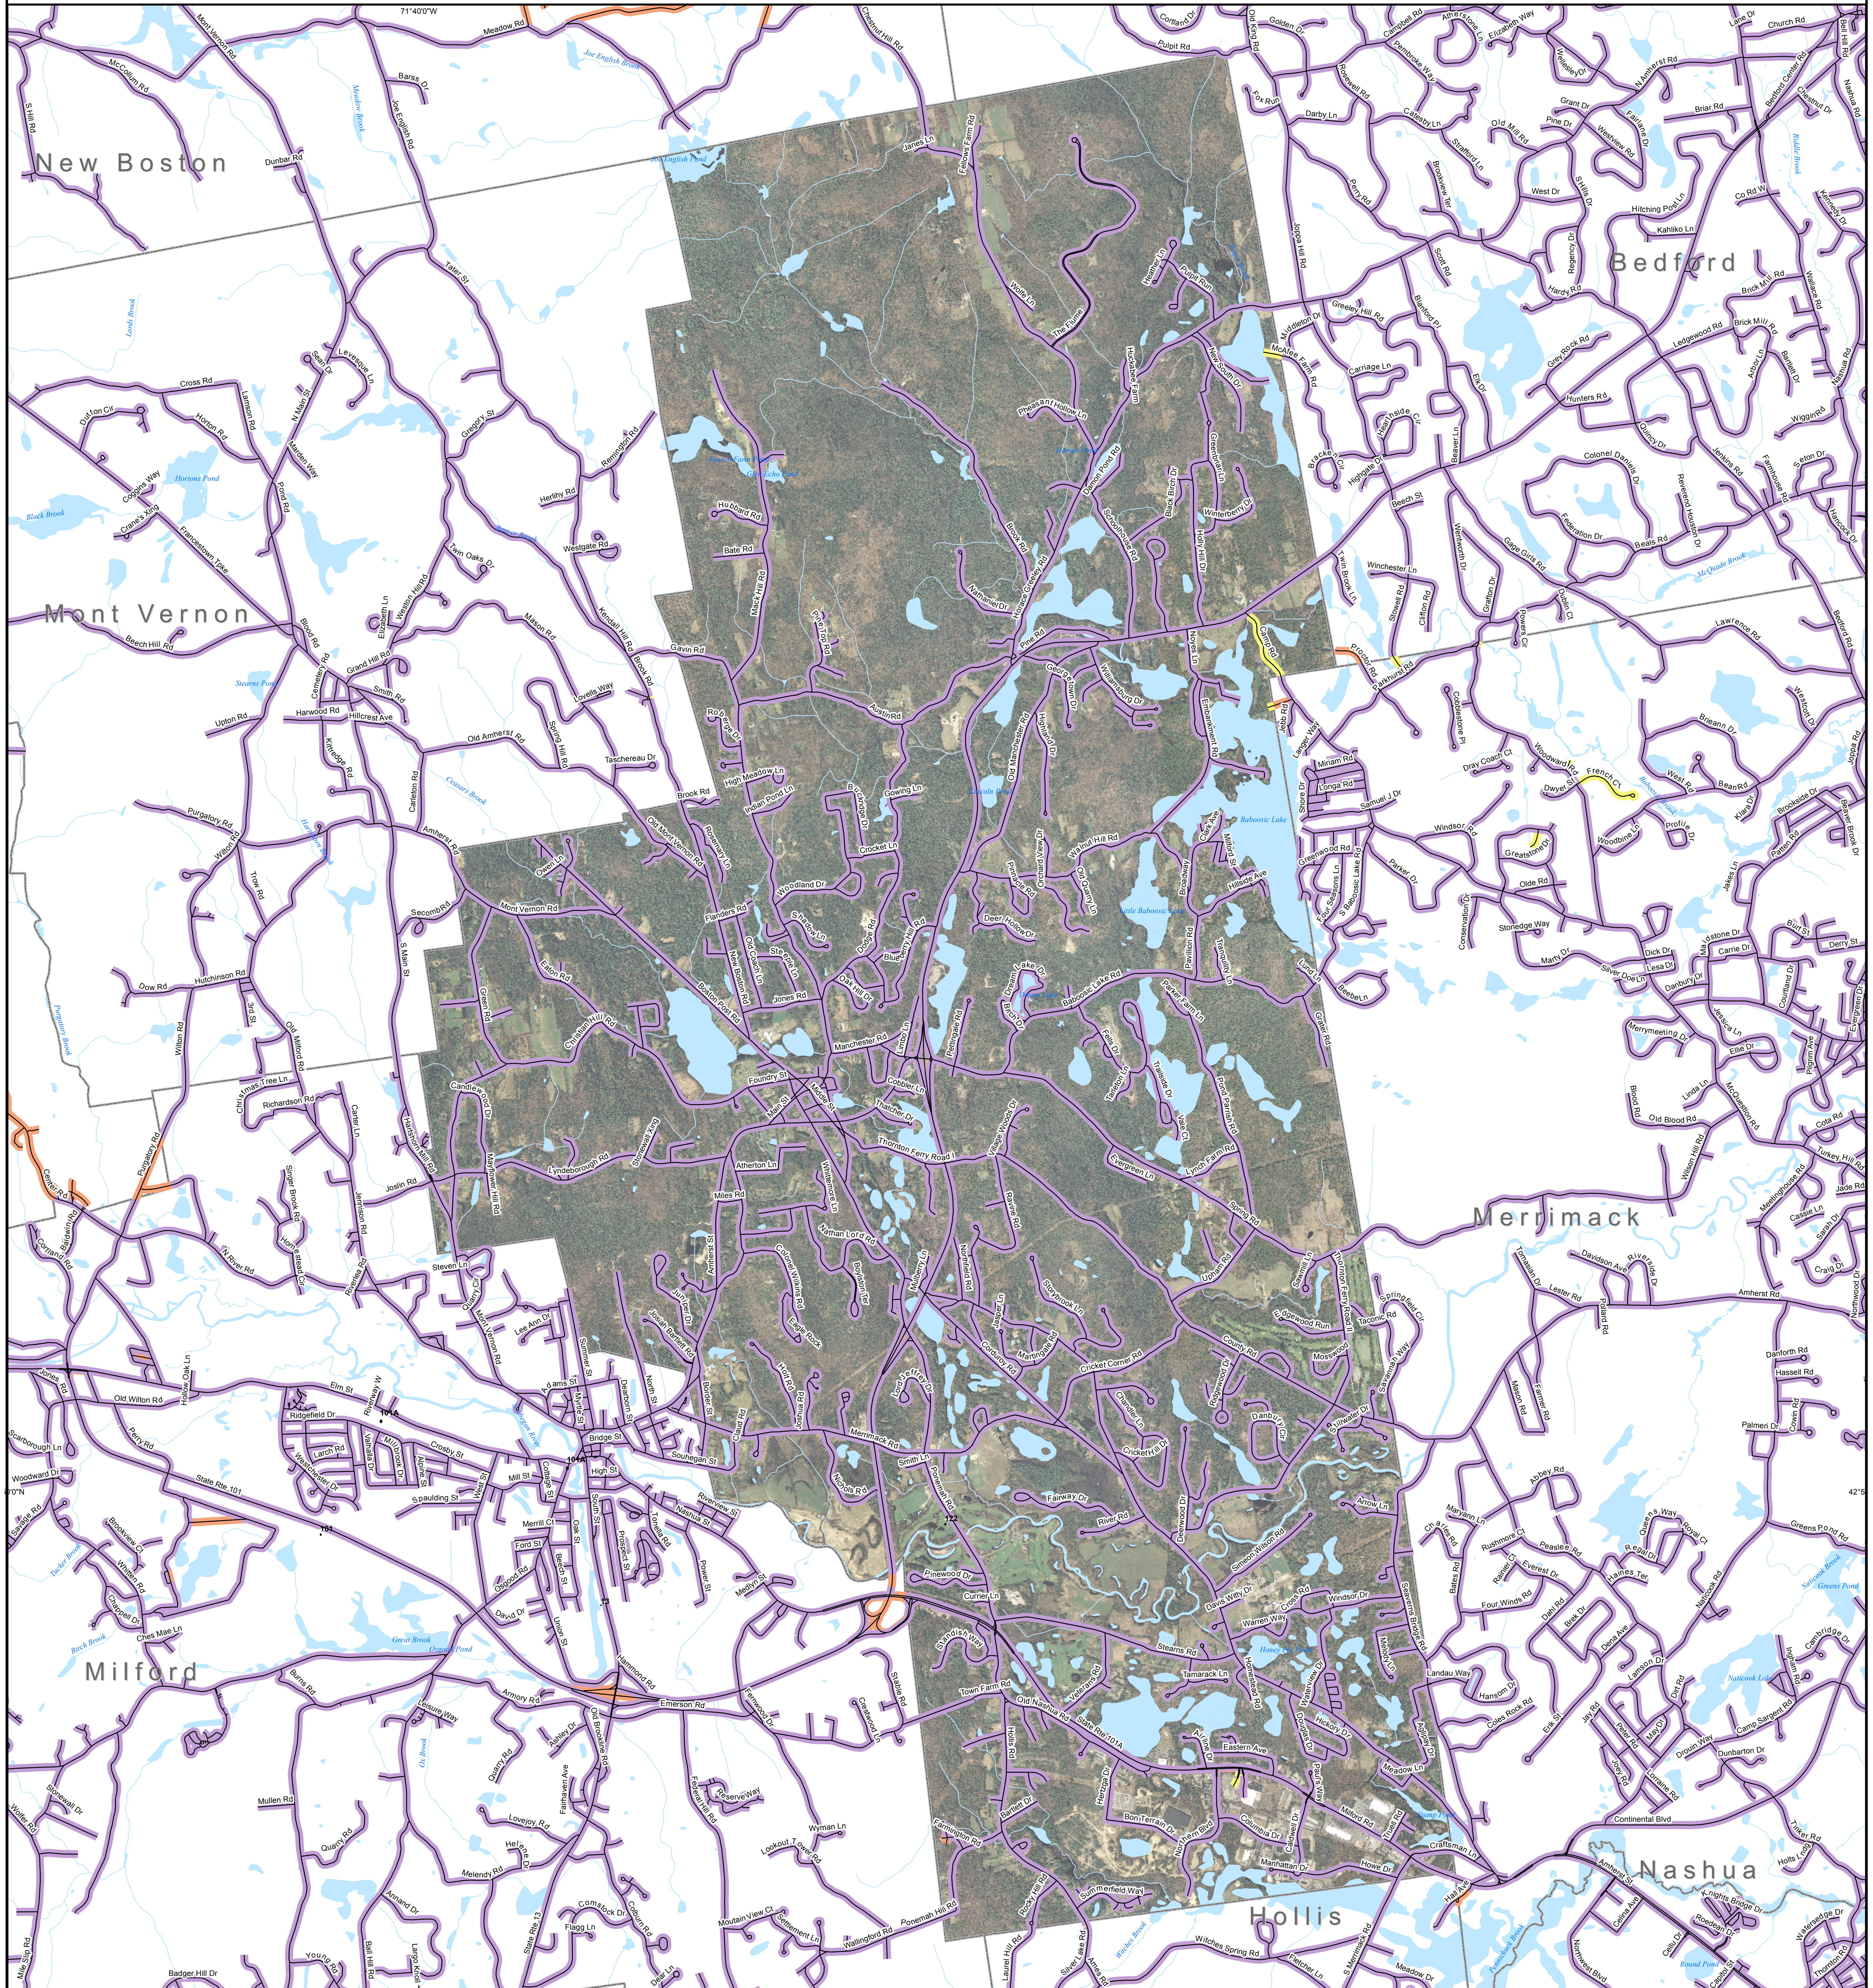

DSL & Cable Broadband Service Availability Town of Amherst

MAP REVIEW:

Name:		Email:	
Title:		Phone:	
Organization:		Date:	
Number of changes:			
Comments (please attach separate sheet if needed):			

Map Key

- Roads served by DSL and cable
- Roads served by cable only
- Roads served by DSL only

This map displays broadband access information submitted to the NH Broadband Mapping & Planning Program (NHBMPP) as of March 31, 2013. The map has been generated for the sole purpose of verifying locations of DSL and cable broadband services in each town in New Hampshire.

North Arrow

Locus Map

www.granit.unh.edu | UNIVERSITY of NEW HAMPSHIRE www.unh.edu