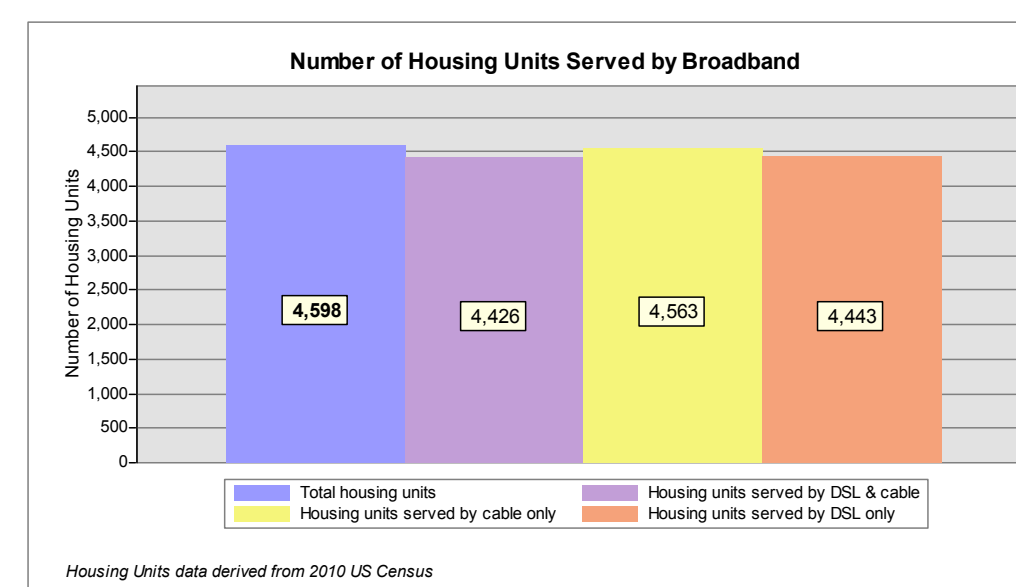

Broadband is defined as access that is at least **768 kbps downstream** and **200 kbps upstream**.

For more information on this project, please visit the NHBMPP web site at: [iwantbroadbandnh.org](http://iwantbroadbandnh.org)