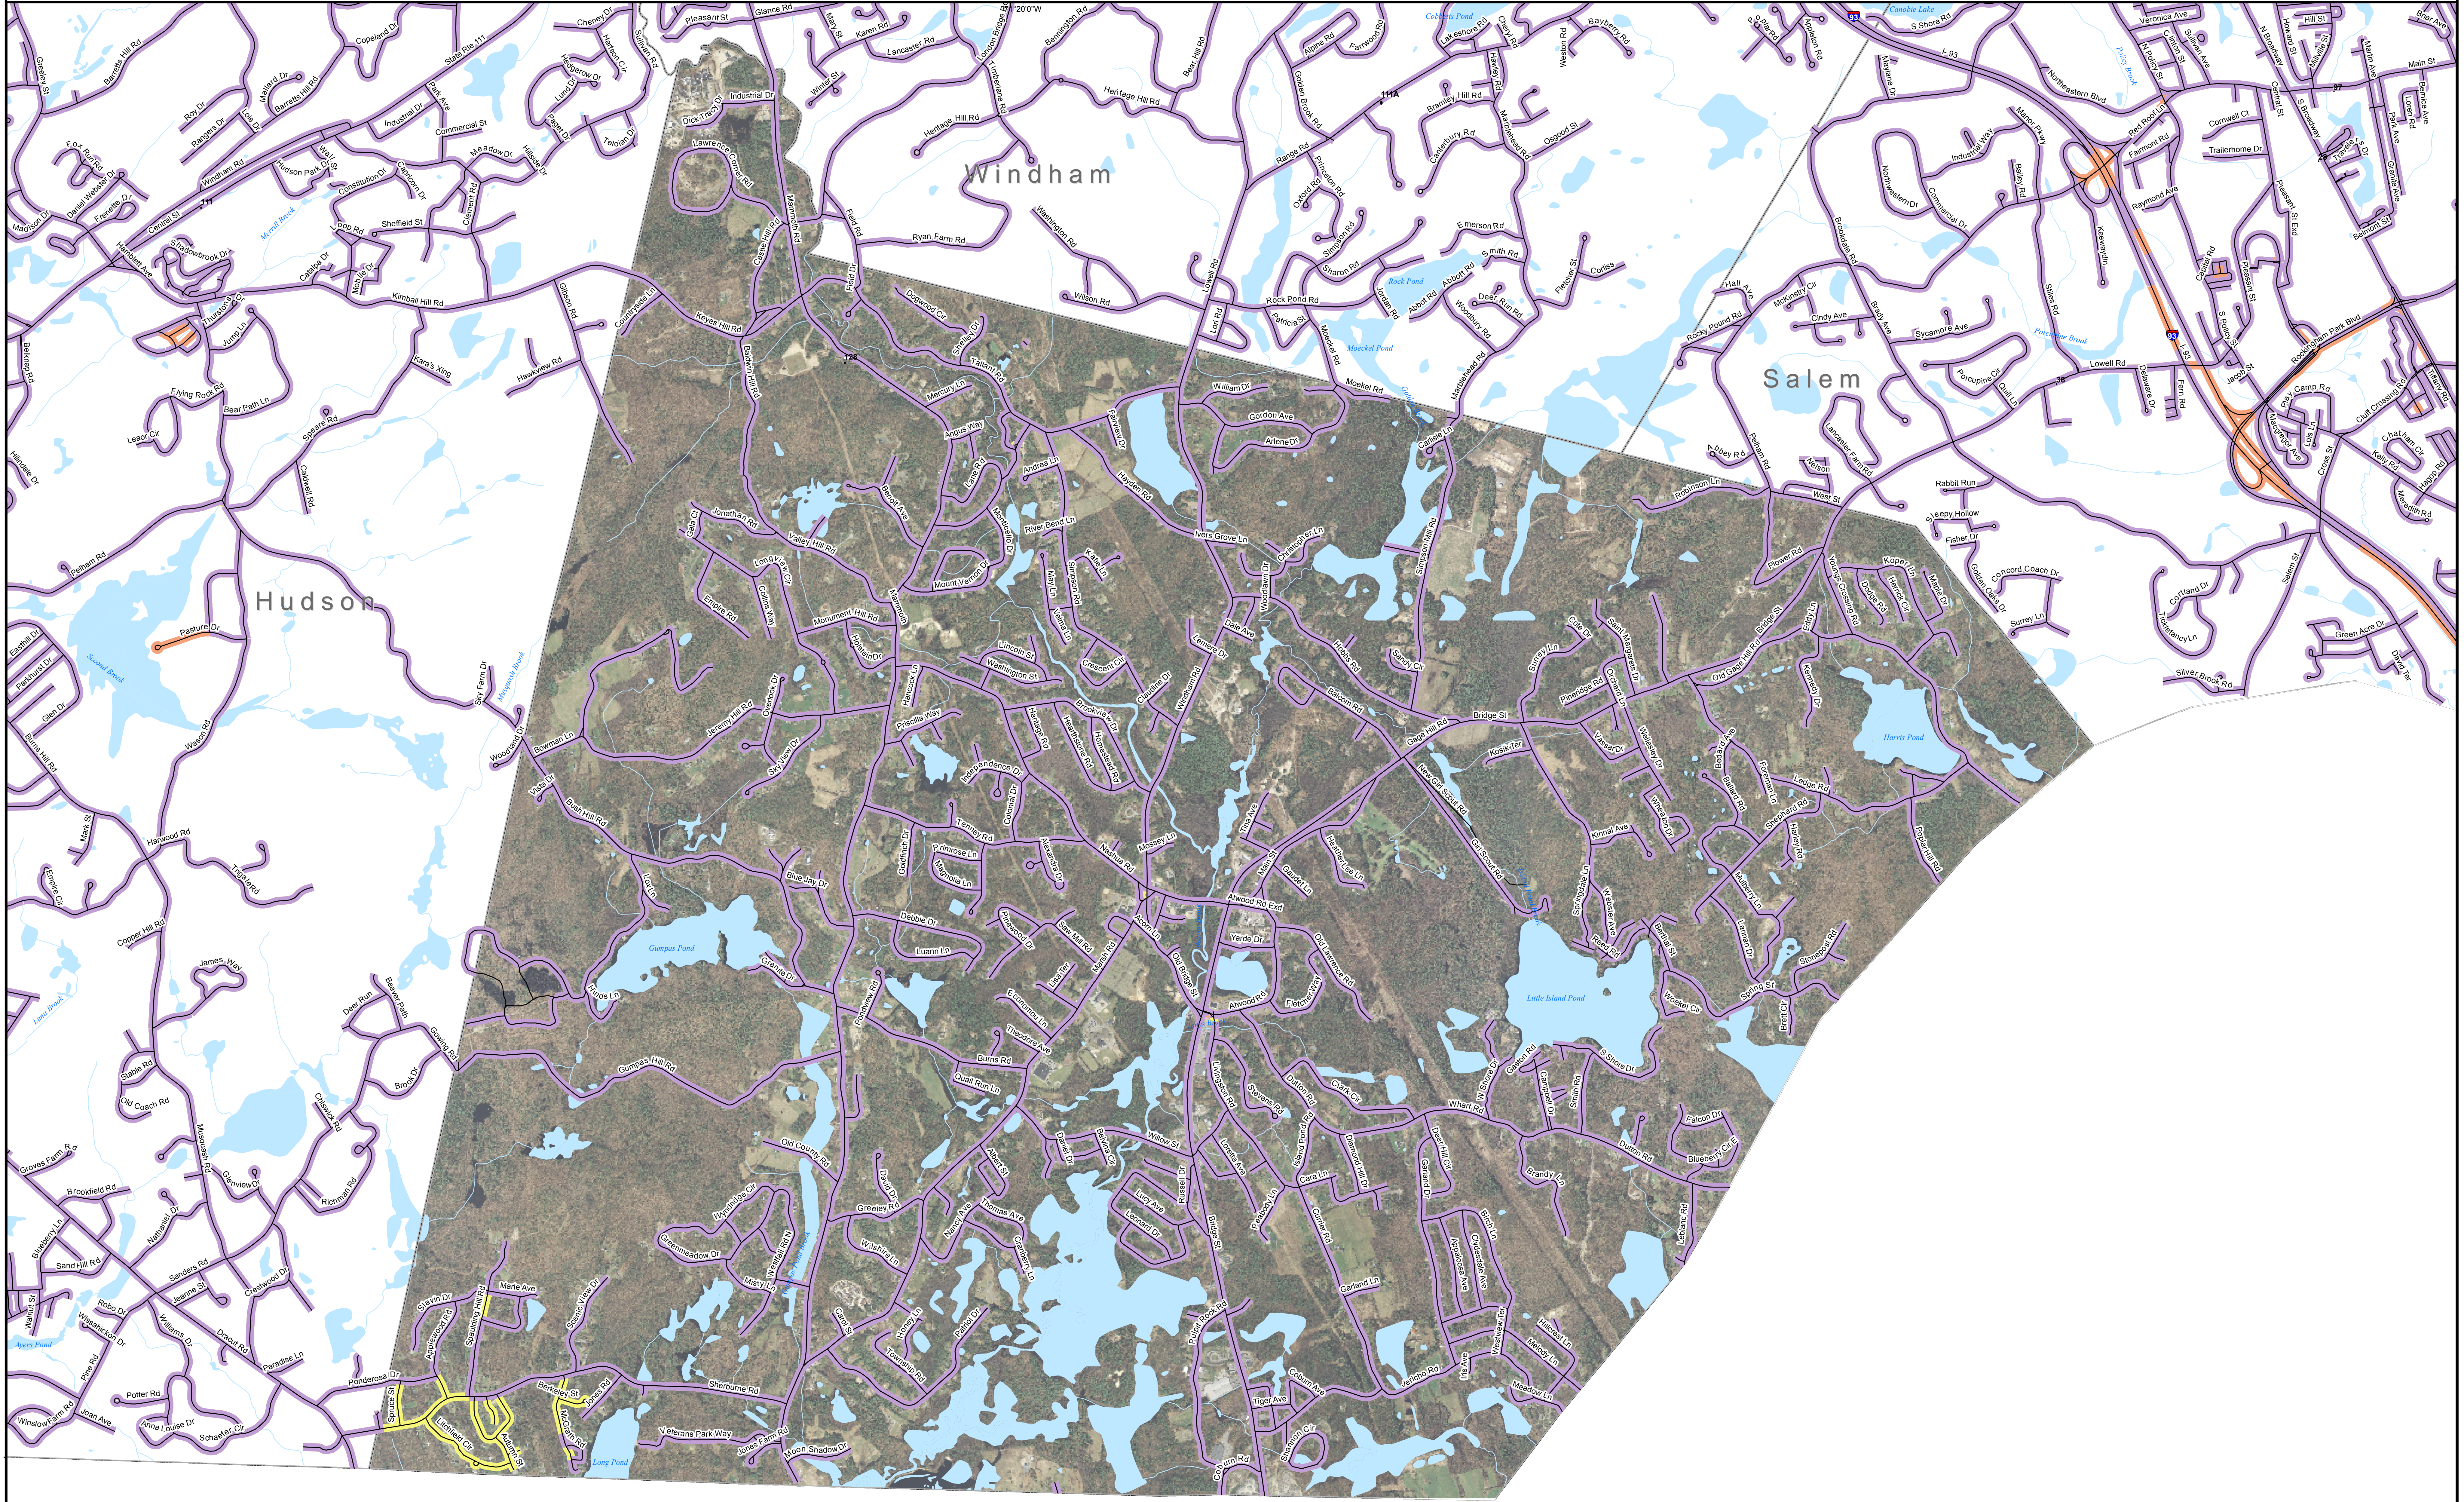

- Map Key**
- Roads served by DSL and cable
  - Roads served by cable only
  - Roads served by DSL only

This map displays broadband access information submitted to the NH Broadband Mapping & Planning Program (NHBMPP) as of March 31, 2013. The map has been generated for the sole purpose of verifying locations of DSL and cable broadband services in each town in New Hampshire.