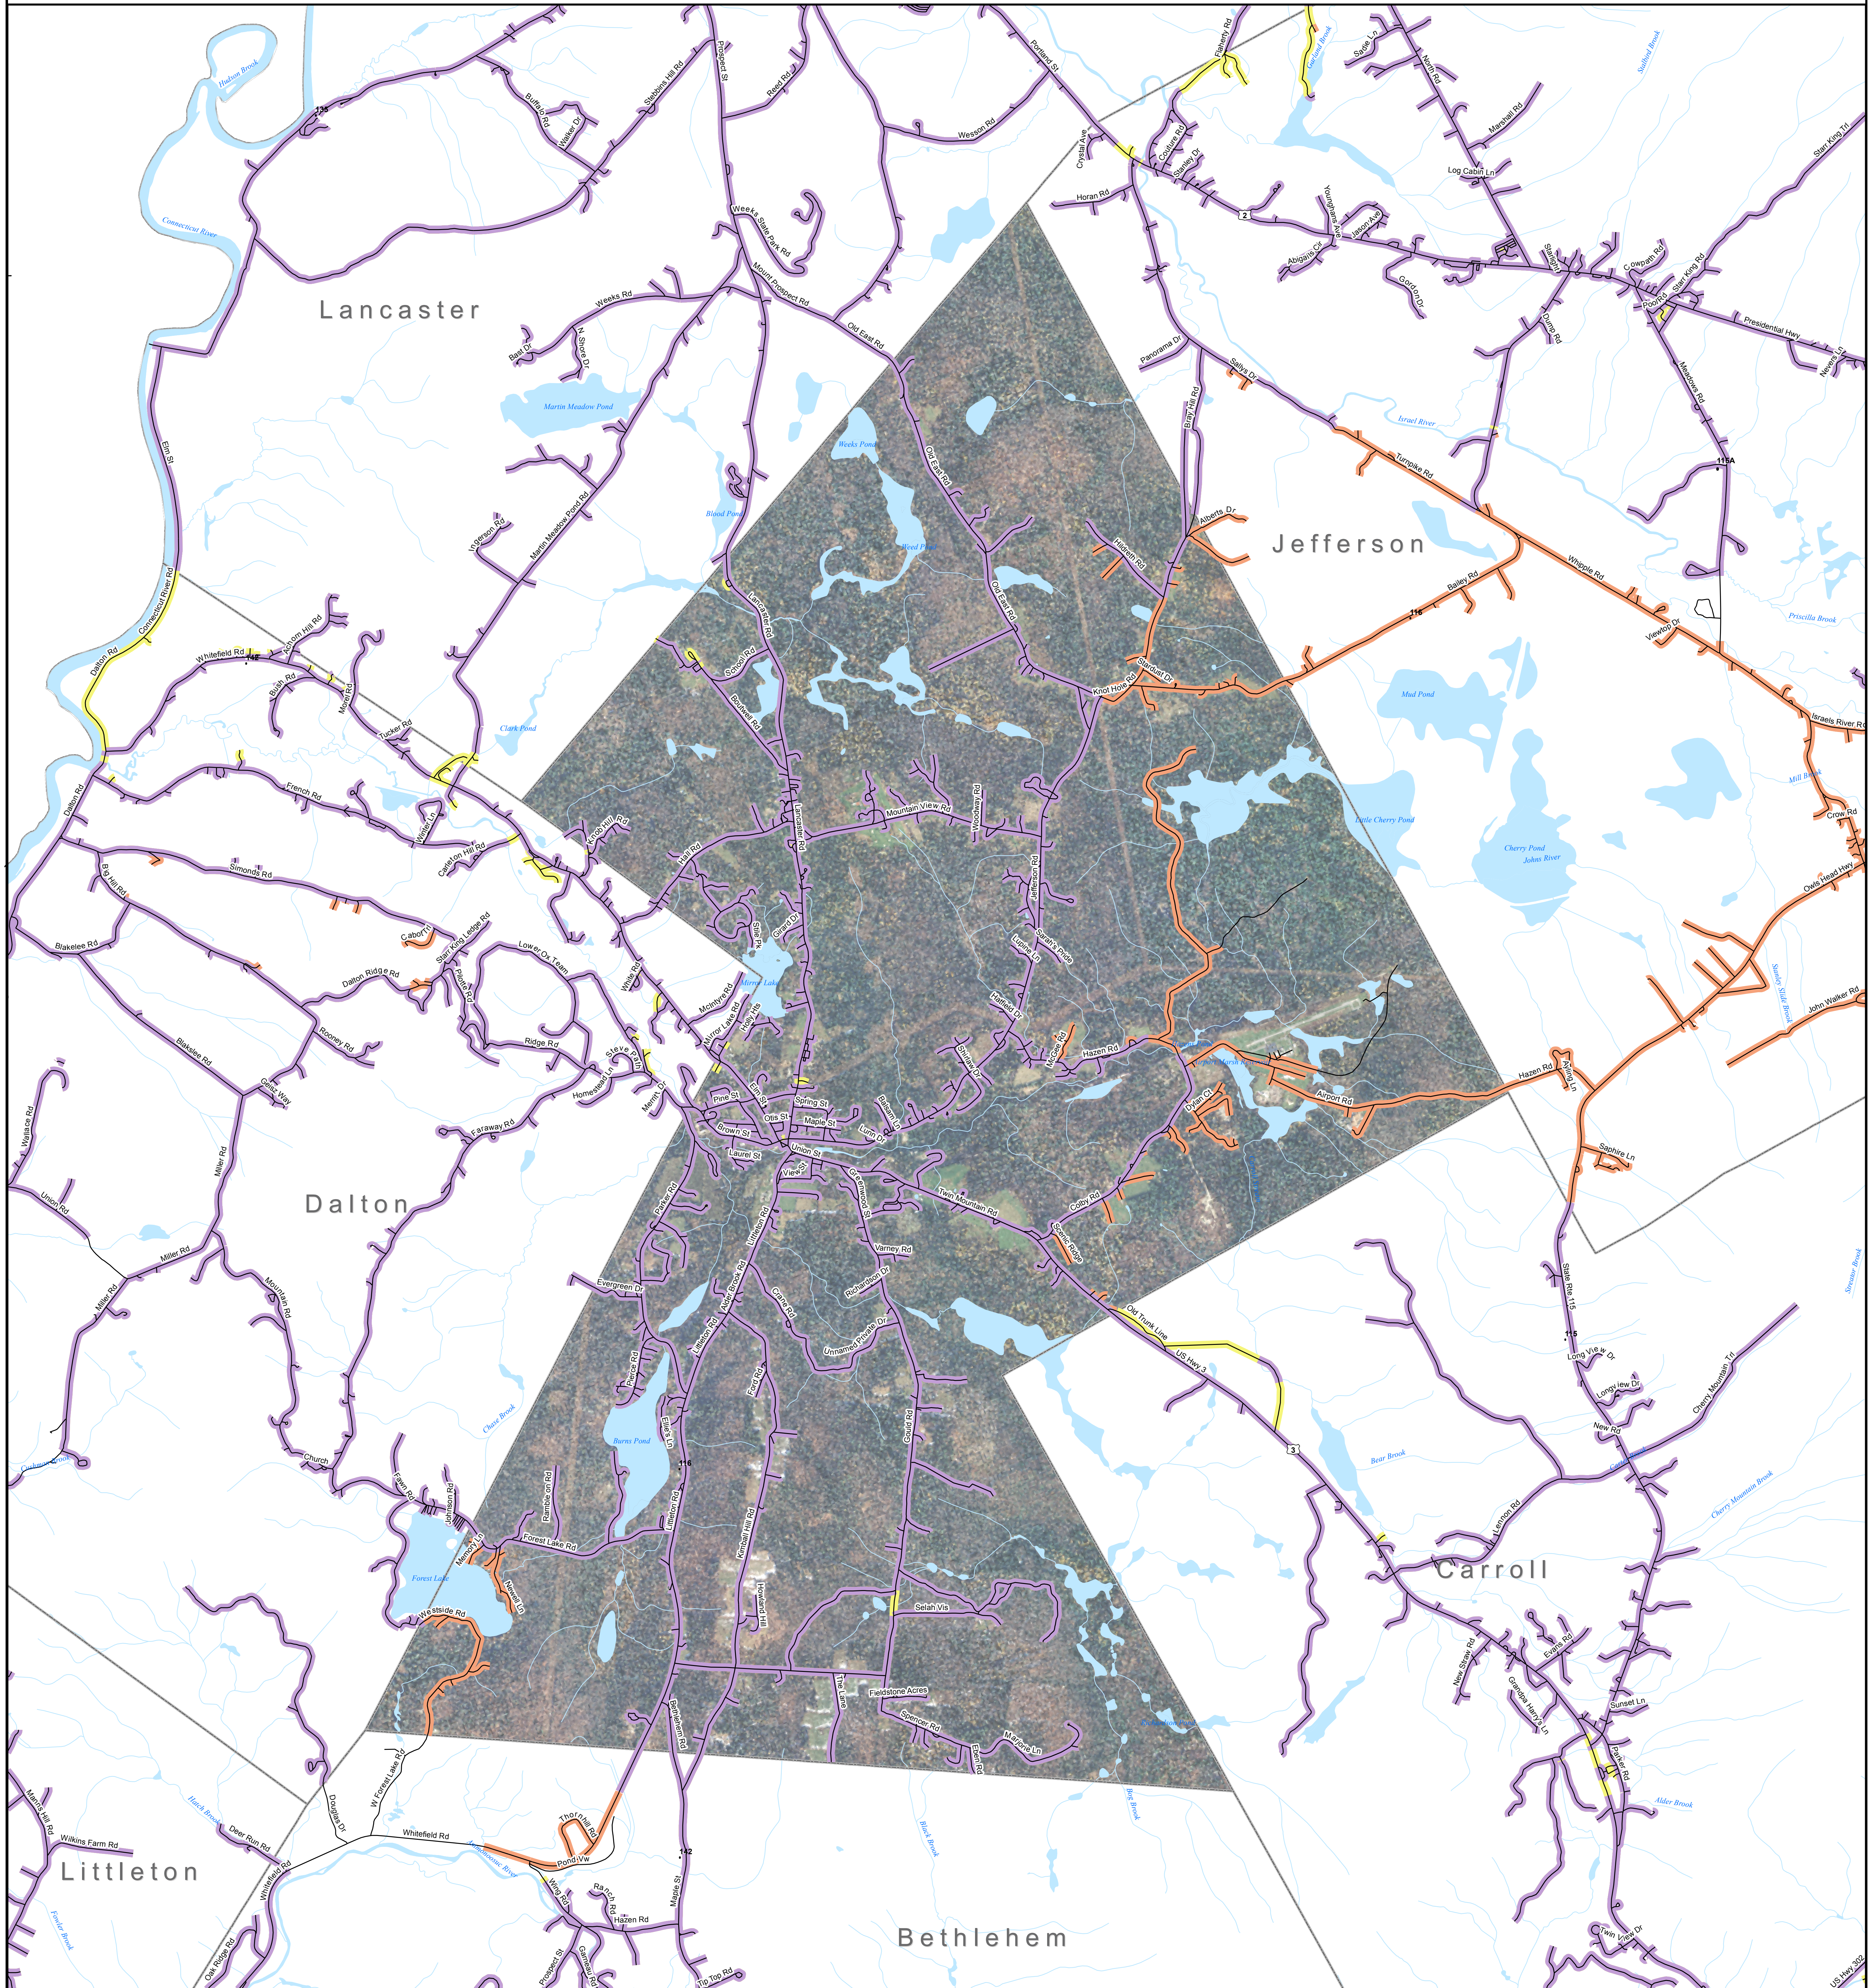

DSL & Cable Broadband Service Availability Town of Whitefield

MAP REVIEW:

Name:		Email:	
Title:		Phone:	
Organization:		Date:	
Number of changes:			
Comments (please attach separate sheet if needed):			

1. **Map Key**
2. Roads served by DSL and cable
   - Roads served by cable only
   - Roads served by DSL only

This map displays broadband access information submitted to the NH Broadband Mapping & Planning Program (NHBMPP) as of March 31, 2013. The map has been generated for the sole purpose of verifying locations of DSL and cable broadband services in each town in New Hampshire.

Broadband is defined as access that is at least **768 kbps downstream** and **200 kbps upstream**.
For more information on this project, please visit the NHBMPP web site at: iwantbroadbandnh.org

Provider Name
FairPoint Communications, Inc.
TIME WARNER CABLE

Technology
DSL
Cable