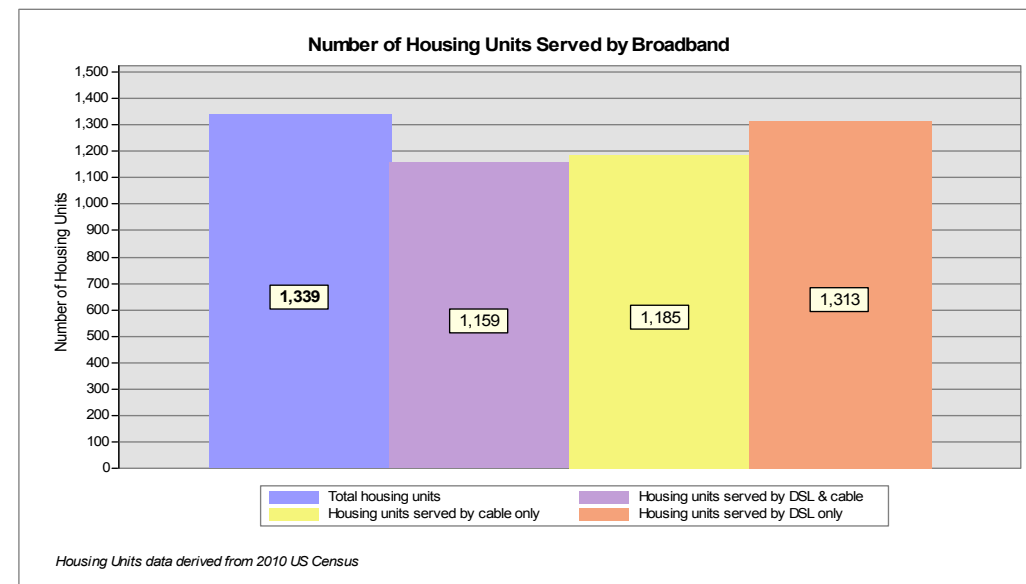

Provider Name
FairPoint Communications, Inc.
TIME WARNER CABLE

Technology
DSL
Cable