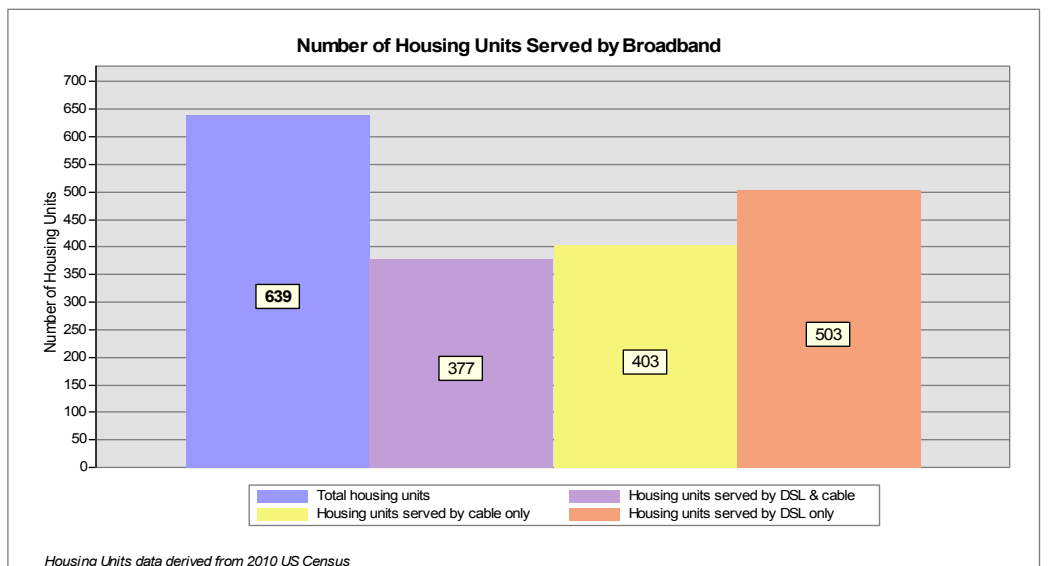

Broadband is defined as access that is at least **768 kbps downstream** and **200 kbps upstream**.
For more information on this project, please visit the NHBMPP web site at: iwantbroadbandnh.org

Provider Name
CHARTER COMMUNICATIONS INC.
FairPoint Communications, Inc.
TIME WARNER CABLE