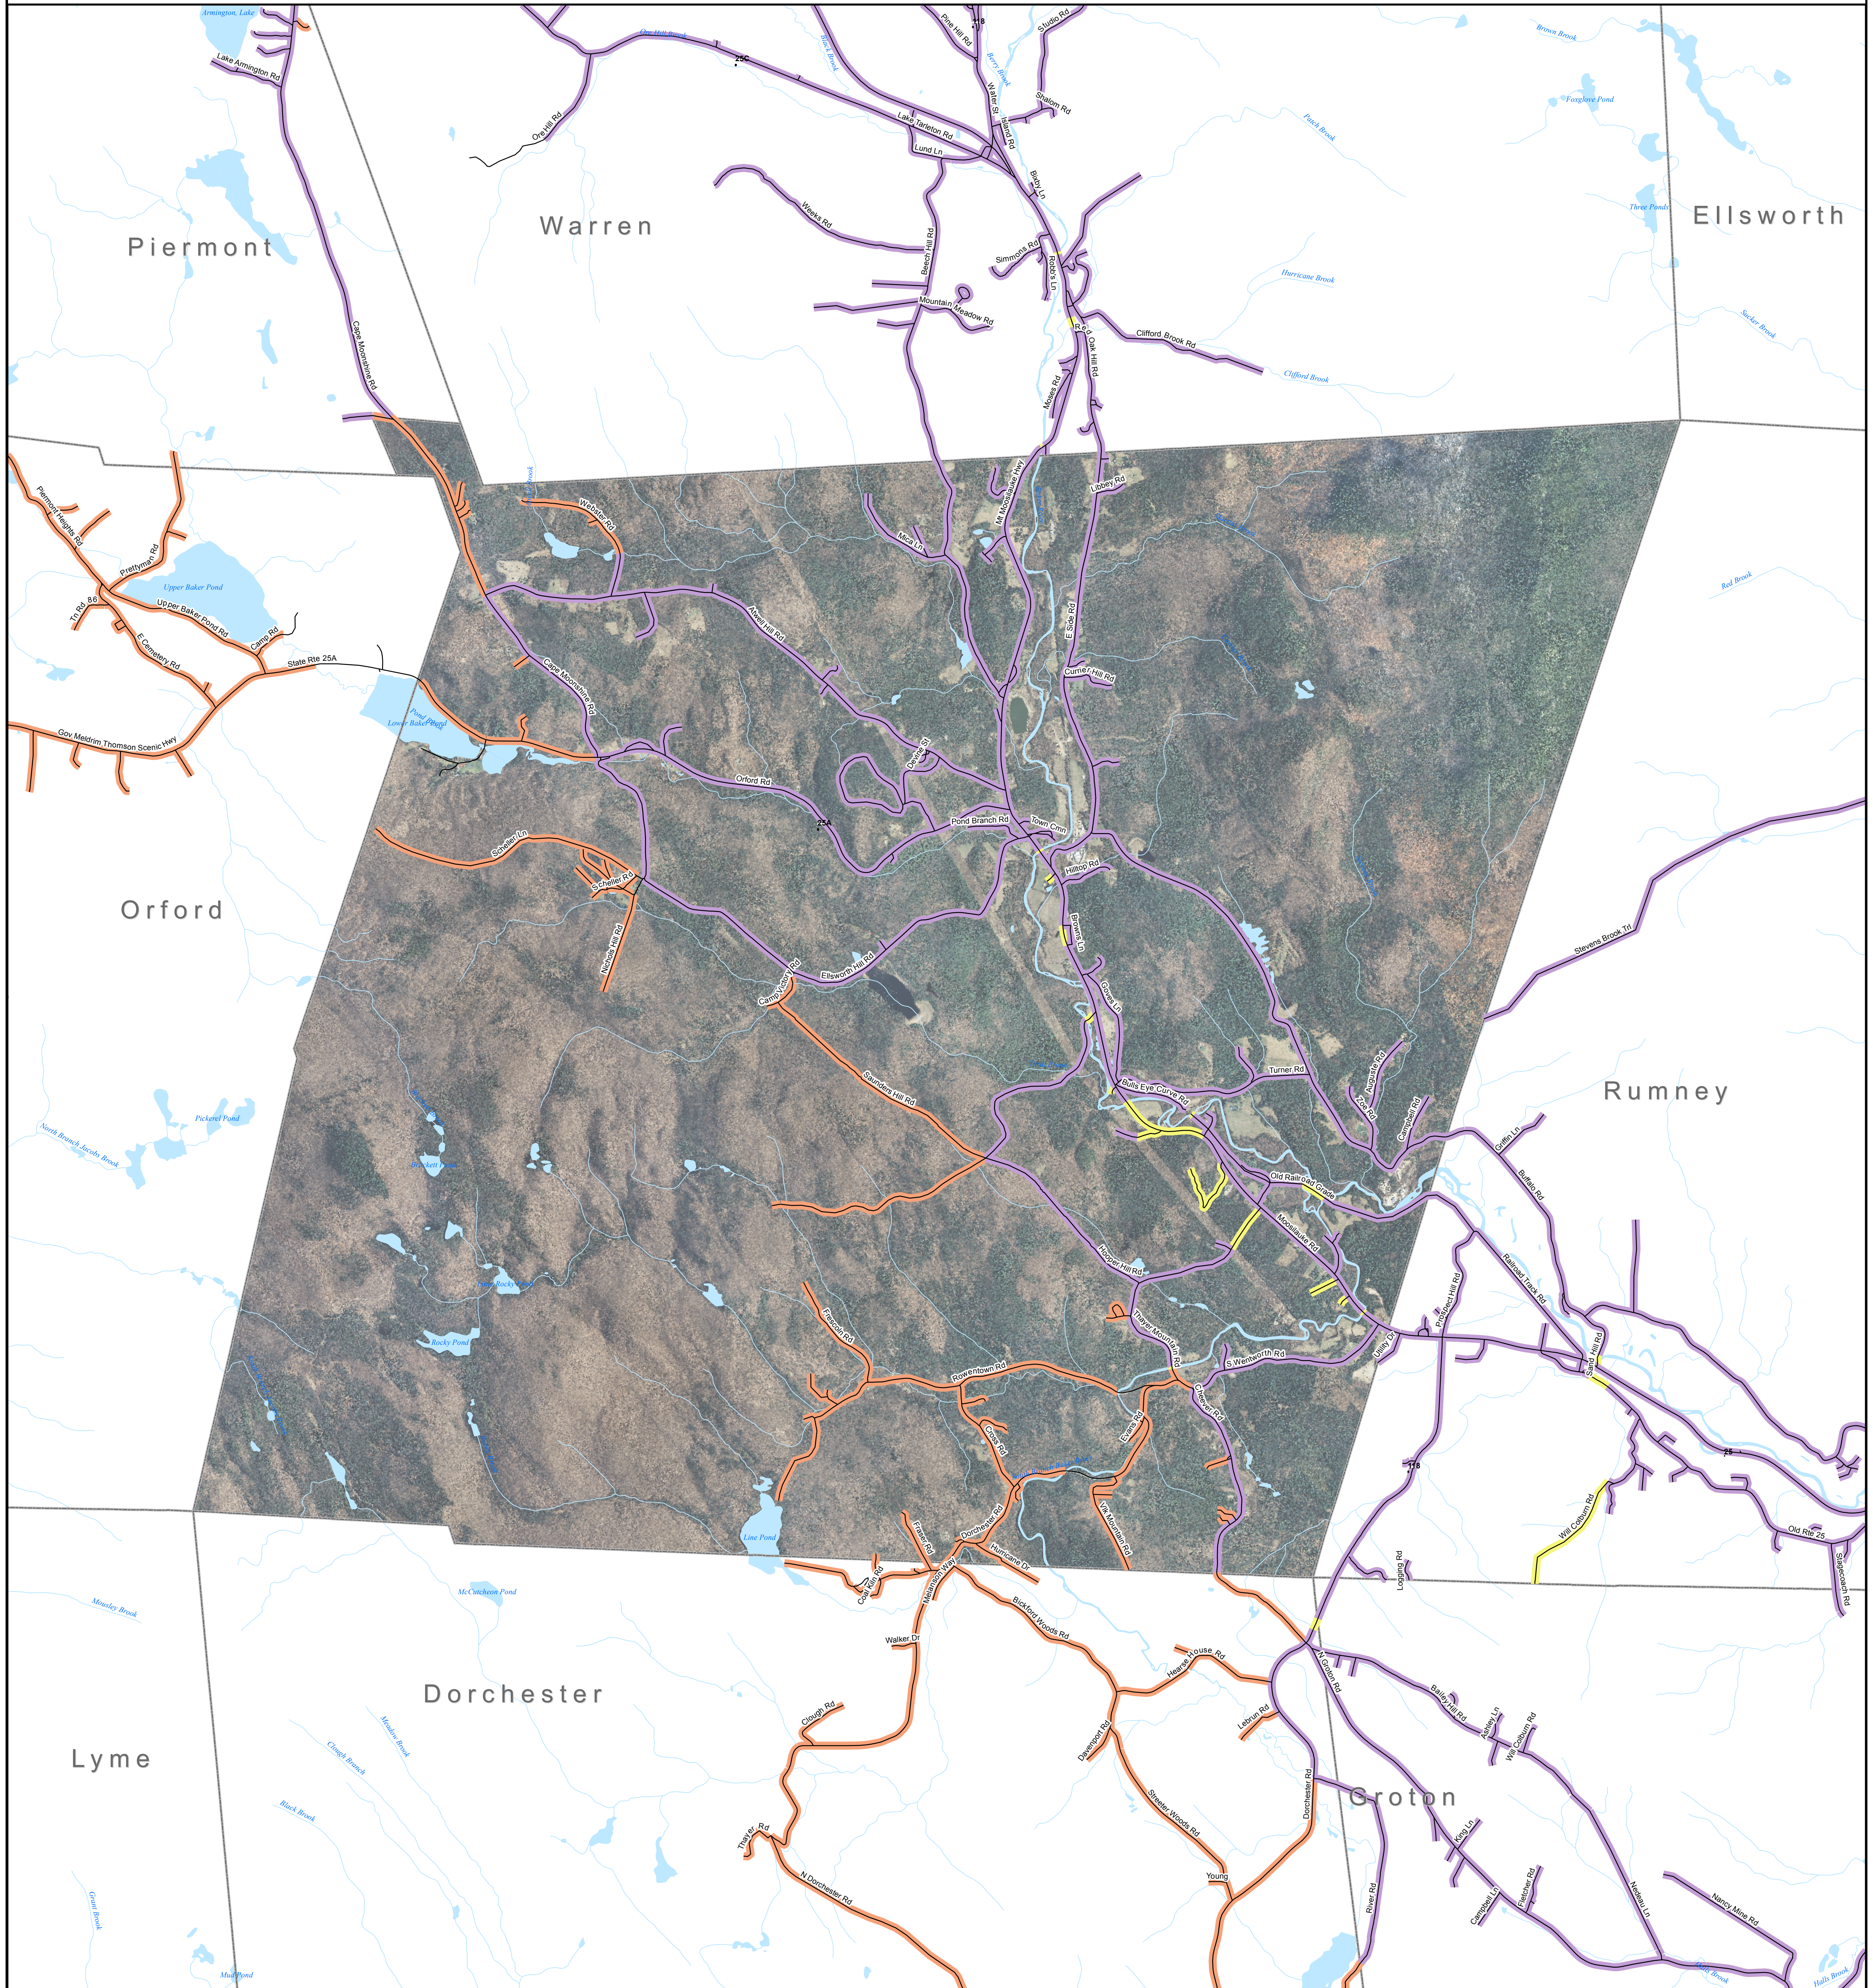

DSL & Cable Broadband Service Availability Town of Wentworth

MAP REVIEW:

Name:		Email:	
Title:		Phone:	
Organization:		Date:	
Number of changes:			
Comments (please attach separate sheet if needed):			

- Map Key**
- Roads served by DSL and cable
 - Roads served by cable only
 - Roads served by DSL only

This map displays broadband access information submitted to the NH Broadband Mapping & Planning Program (NHBMPP) as of March 31, 2013. The map has been generated for the sole purpose of verifying locations of DSL and cable broadband services in each town in New Hampshire.

Broadband is defined as access that is at least **768 kbps downstream** and **200 kbps upstream**.
For more information on this project, please visit the NHBMPP web site at: iwantbroadbandnh.org

Provider Name
CHARTER COMMUNICATIONS INC.
FairPoint Communications, Inc.
TIME WARNER CABLE