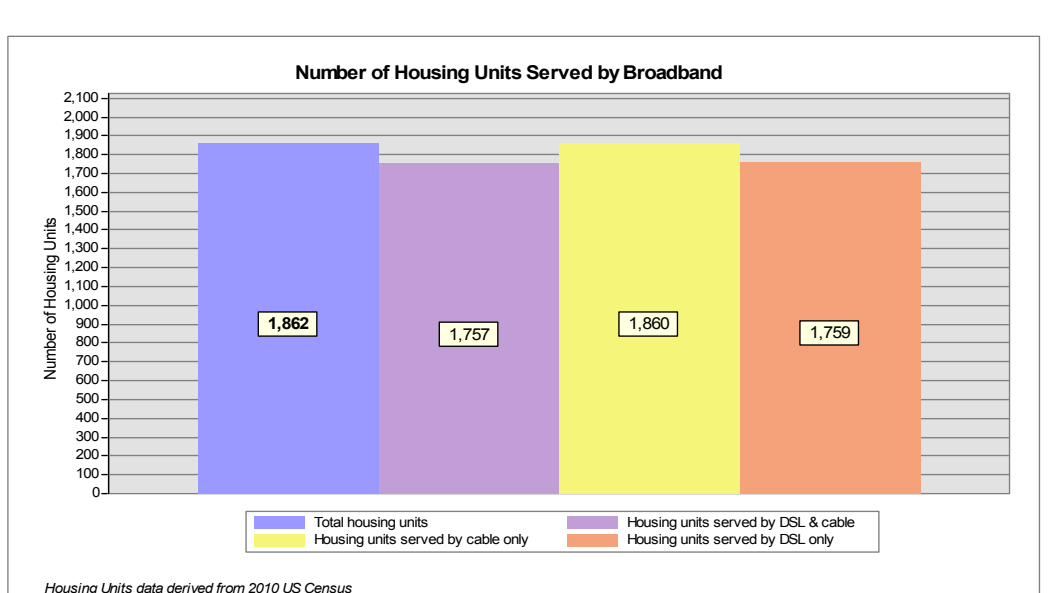

Broadband is defined as access that is at least **768 kbps downstream** and **200 kbps upstream**.
 For more information on this project, please visit the NHBMP website at: www.iwantbroadbandnh.org

Provider Name
 FairPoint Communications, Inc.
 G4 Communications
 TIME WARNER CABLE