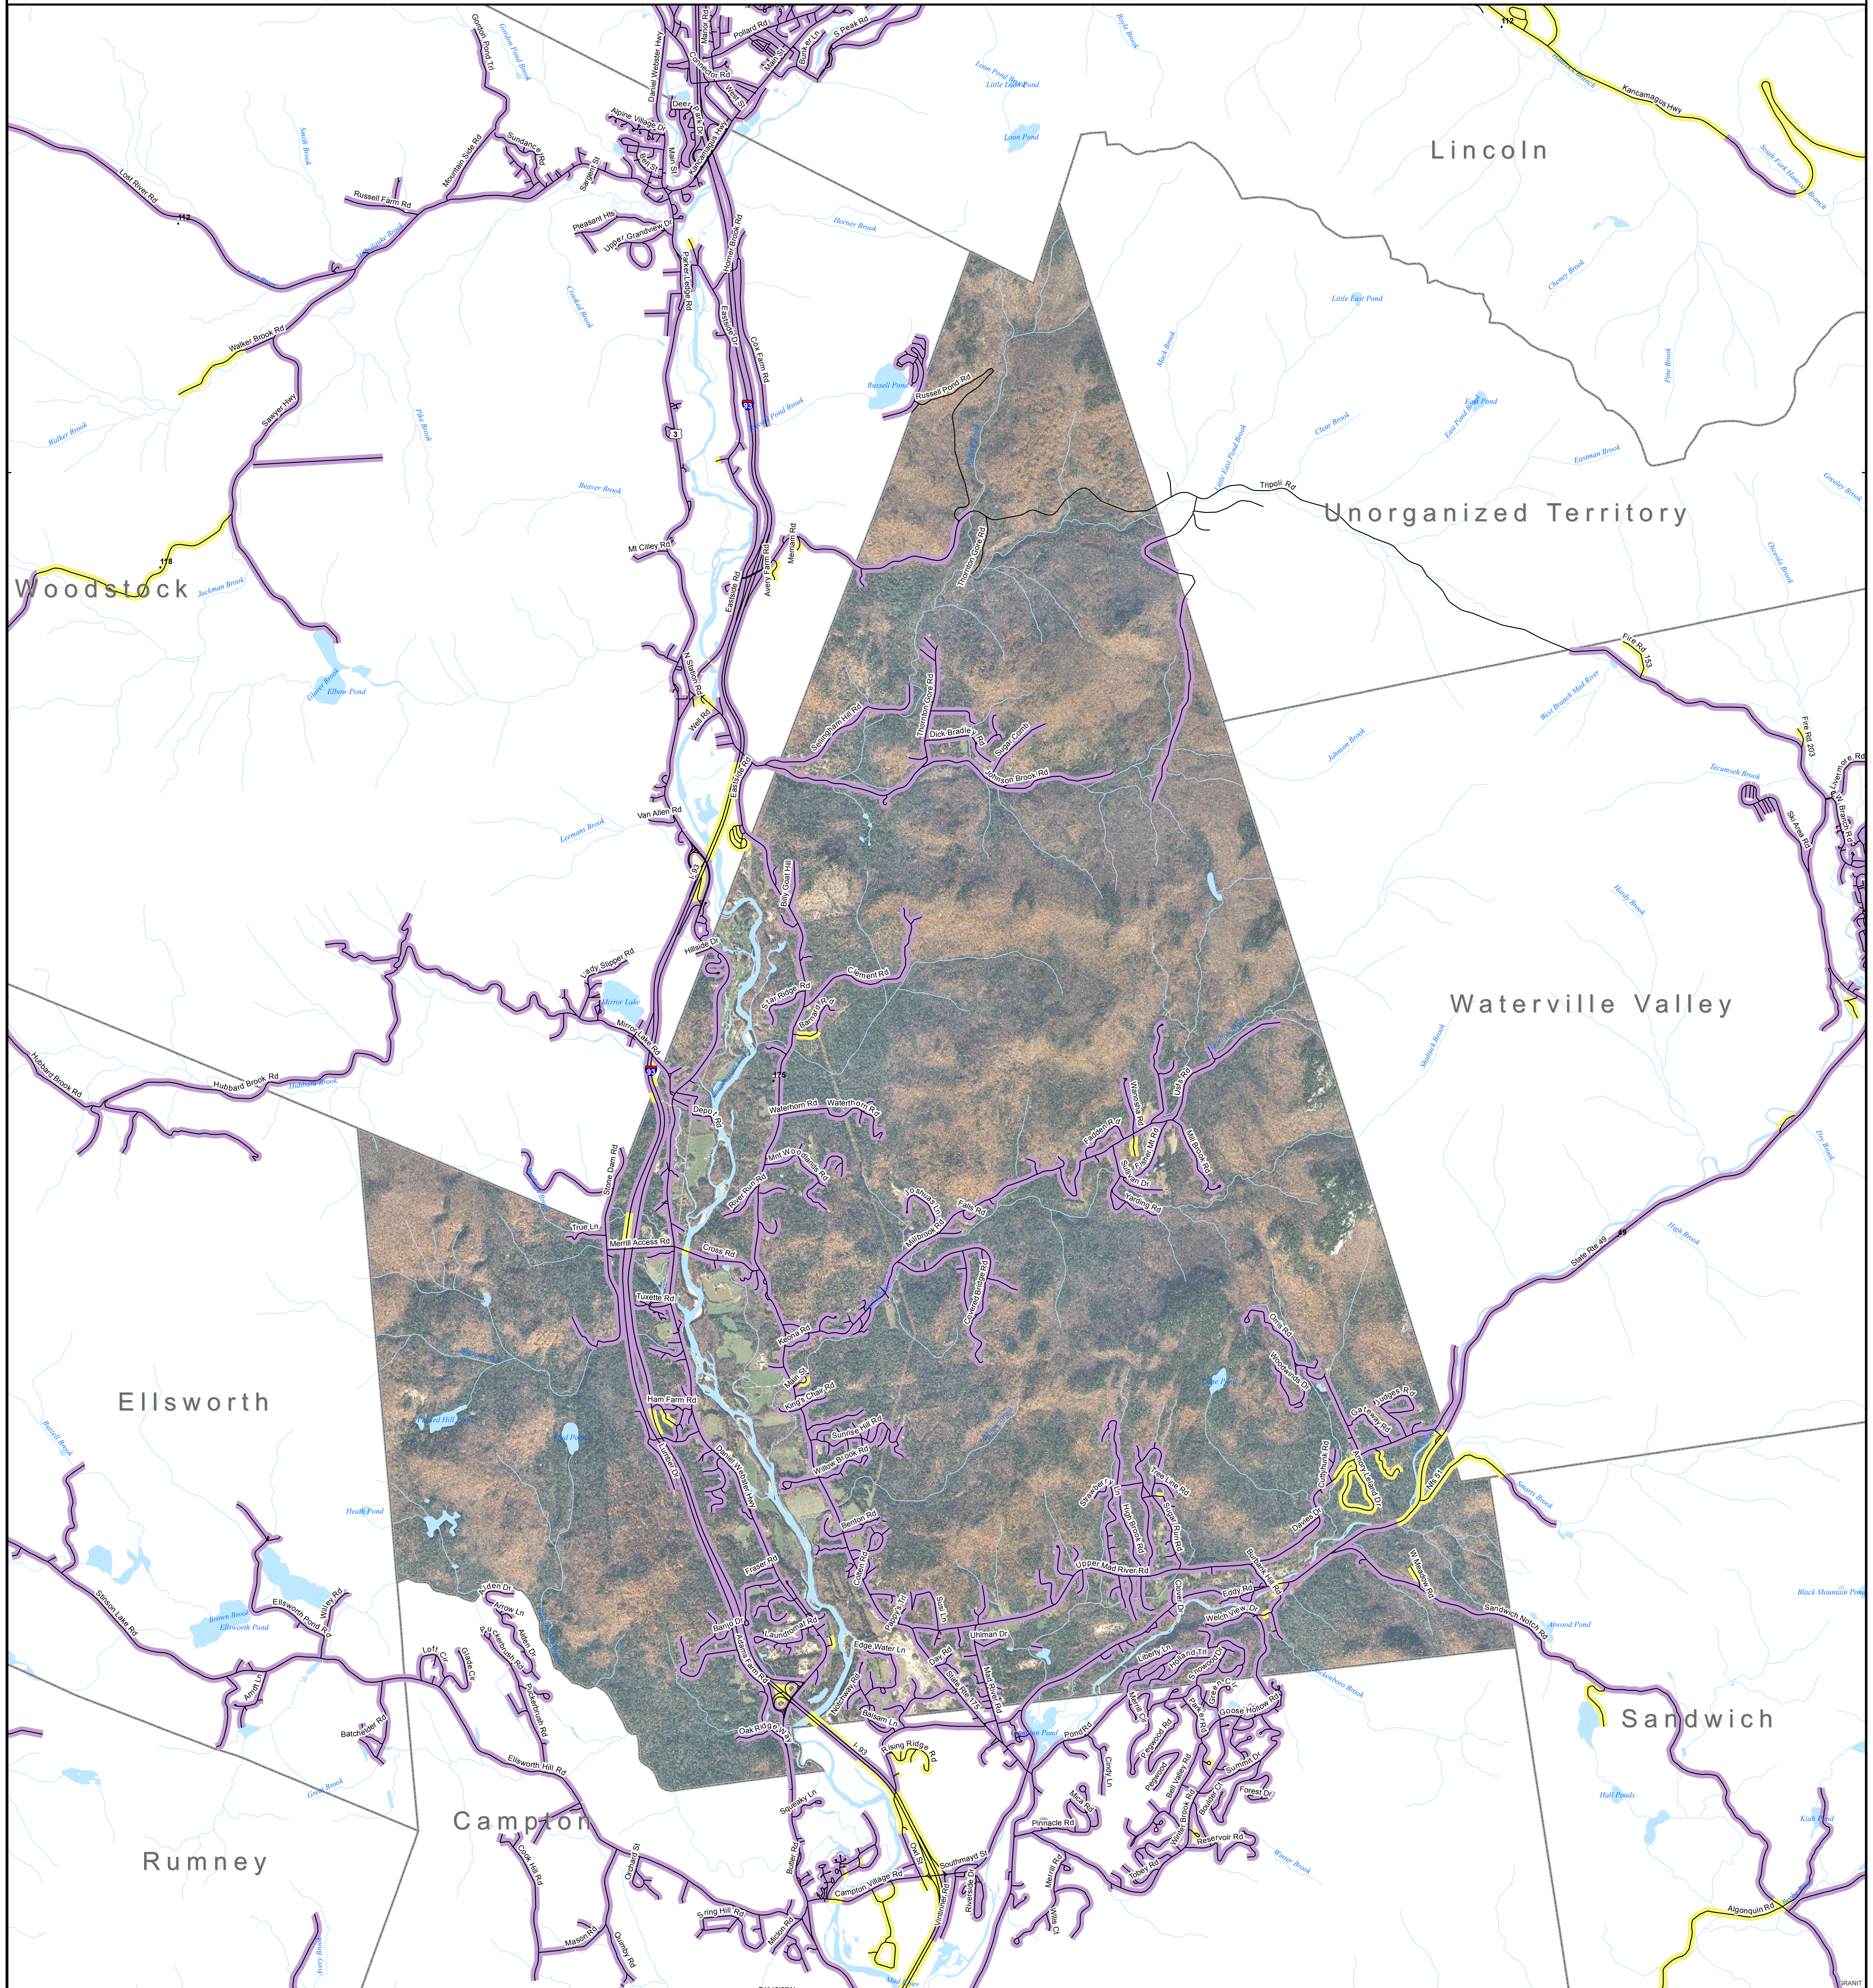

DSL & Cable Broadband Service Availability Town of Thornton

MAP REVIEW:

Name:		Email:	
Title:		Phone:	
Organization:		Date:	
Number of changes:			
Comments (please attach separate sheet if needed):			

Map Key

- Roads served by DSL and cable
- Roads served by cable only
- Roads served by DSL only

This map displays broadband access information submitted to the NH Broadband Mapping & Planning Program (NHBMP) as of March 31, 2013. The map has been generated for the sole purpose of verifying locations of DSL and cable broadband services in each town in New Hampshire.

Broadband is defined as access that is at least **768 kbps downstream** and **200 kbps upstream**.
 For more information on this project, please visit the NHBMP website at: www.iwantbroadbandnh.org

Provider Name
 FairPoint Communications, Inc.
 G4 Communications
 TIME WARNER CABLE