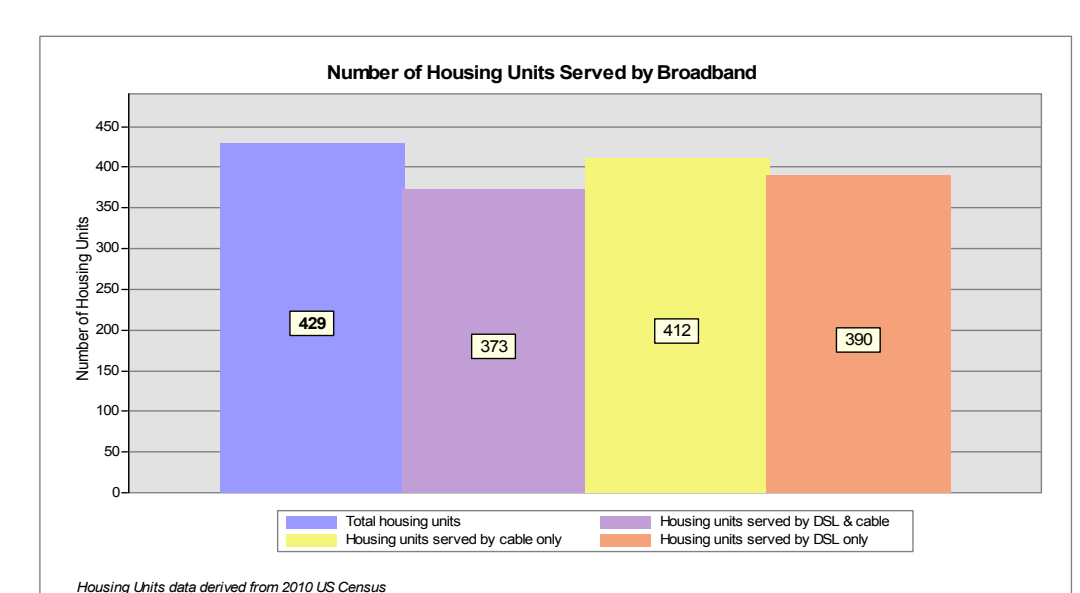

Provider Name
 FairPoint Communications, Inc.
 TIME WARNER CABLE

Technology
 DSL
 Cable

Scale: 0 0.1 0.2 0.4 0.6 0.8 Miles

North Arrow

Locus Map

NH GRANIT
www.granit.unh.edu

UNIVERSITY of NEW HAMPSHIRE
www.unh.edu