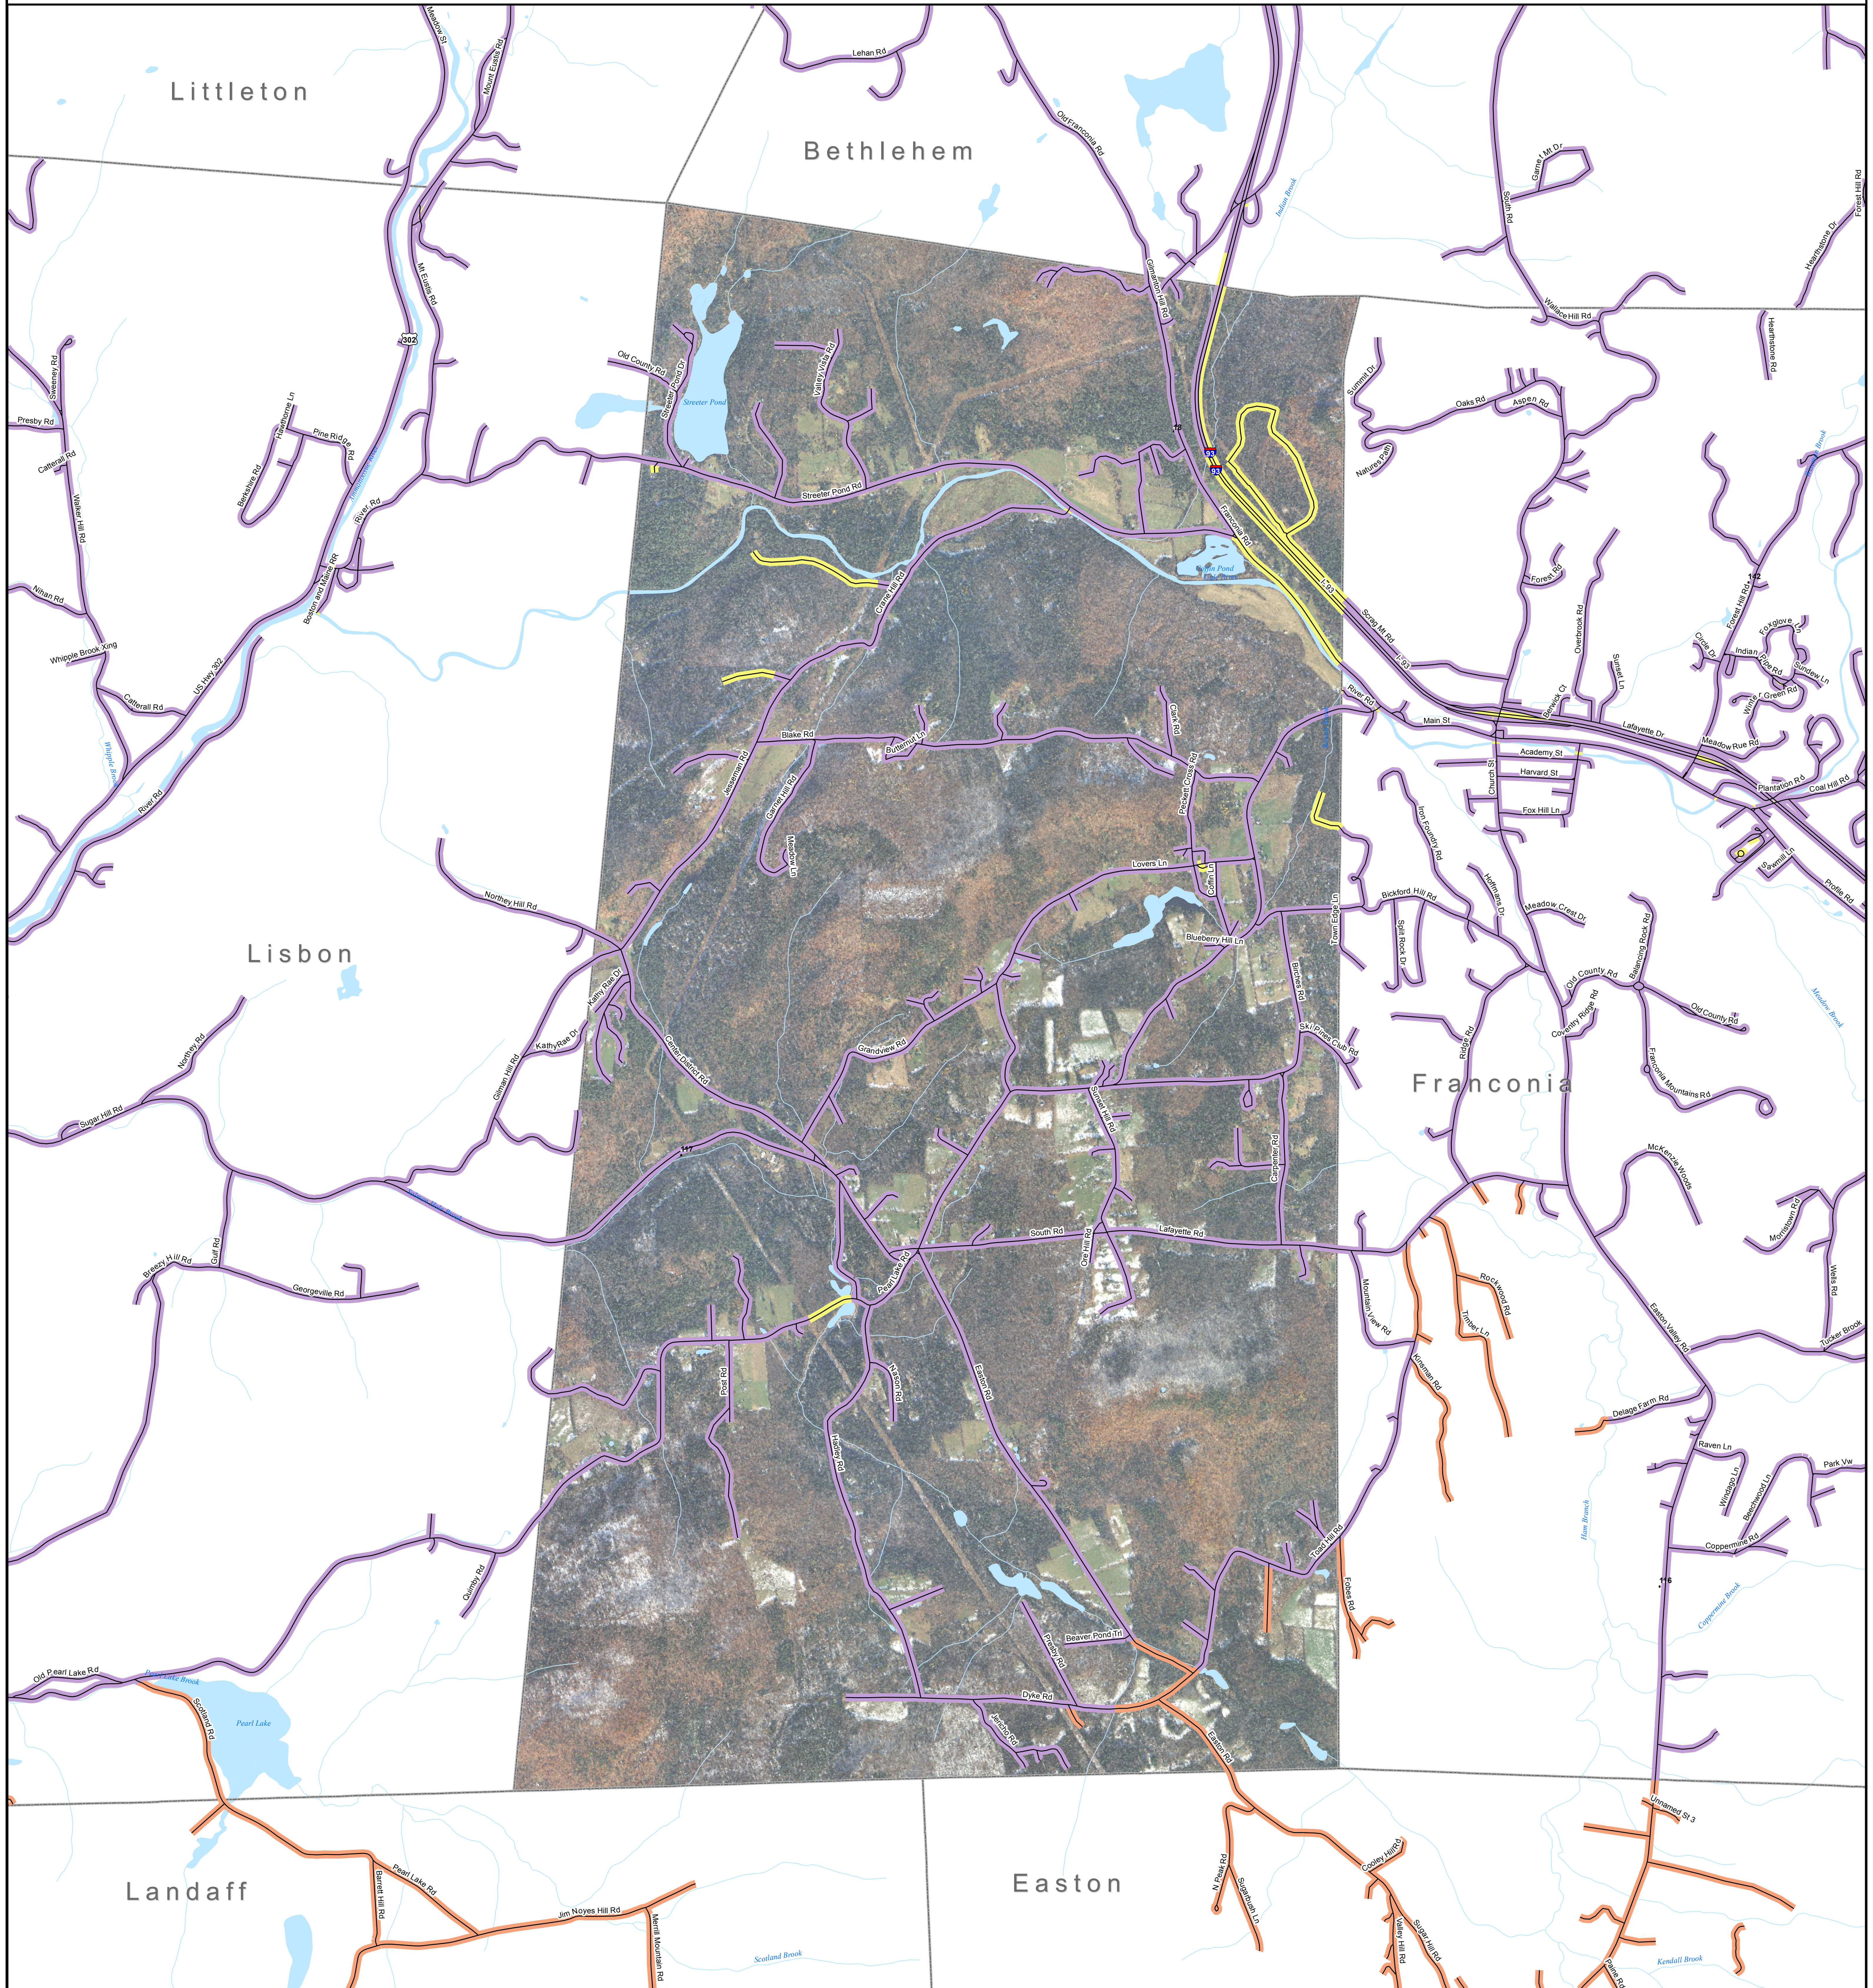

DSL & Cable Broadband Service Availability Town of Sugar Hill

MAP REVIEW:		Name:		Email:	
Title:		Phone:		Date:	
Organization:		Number of changes:			
Comments (please attach separate sheet if needed):					

Map Key
 Purple Roads served by DSL and cable
 Yellow Roads served by cable only
 Orange Roads served by DSL only

This map displays broadband access information submitted to the NH Broadband Mapping & Planning Program (NHBMP) as of March 31, 2013. The map has been generated for the sole purpose of verifying locations of DSL and cable broadband services in each town in New Hampshire.
 Broadband is defined as access that is at least **768 kbps downstream** and **200 kbps upstream**.
 For more information on this project, please visit the NHBMP web site at: iwantbroadbandnh.org

Provider Name
 FairPoint Communications, Inc.
 TIME WARNER CABLE

Technology
 DSL
 Cable

Scale: 0 0.1 0.2 0.4 0.6 0.8 Miles

North Arrow

Locus Map

NH GRANIT
www.granit.unh.edu

UNIVERSITY of NEW HAMPSHIRE
www.unh.edu