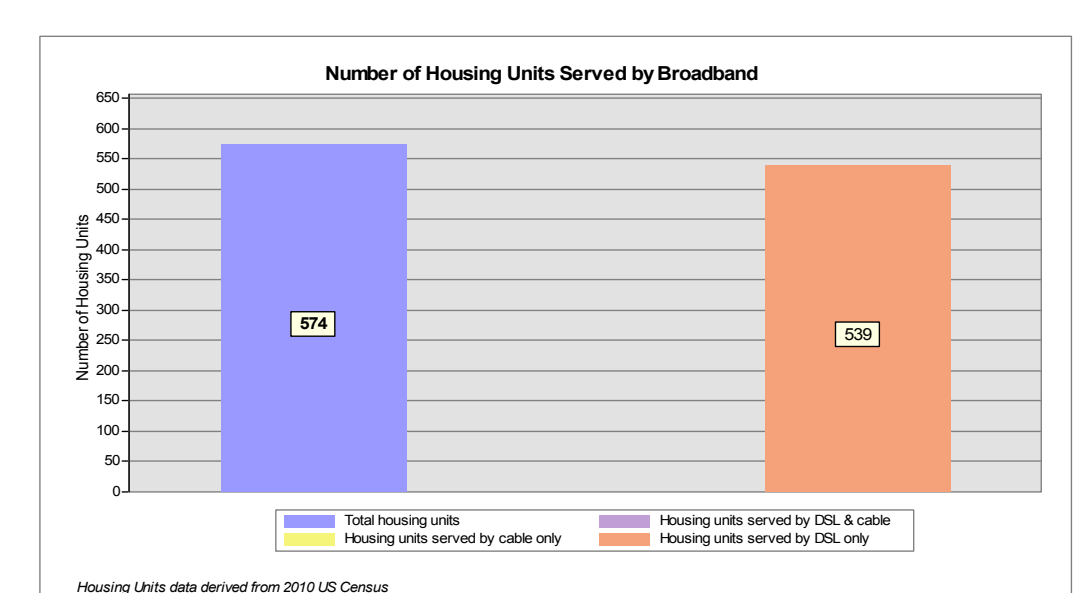

Broadband is defined as access that is at least **768 kbps downstream** and **200 kbps upstream**.
 For more information on this project, please visit the NHBMPP web site at: iwantbroadbandnh.org

Provider Name
 FairPoint Communications, Inc.
 TIME WARNER CABLE