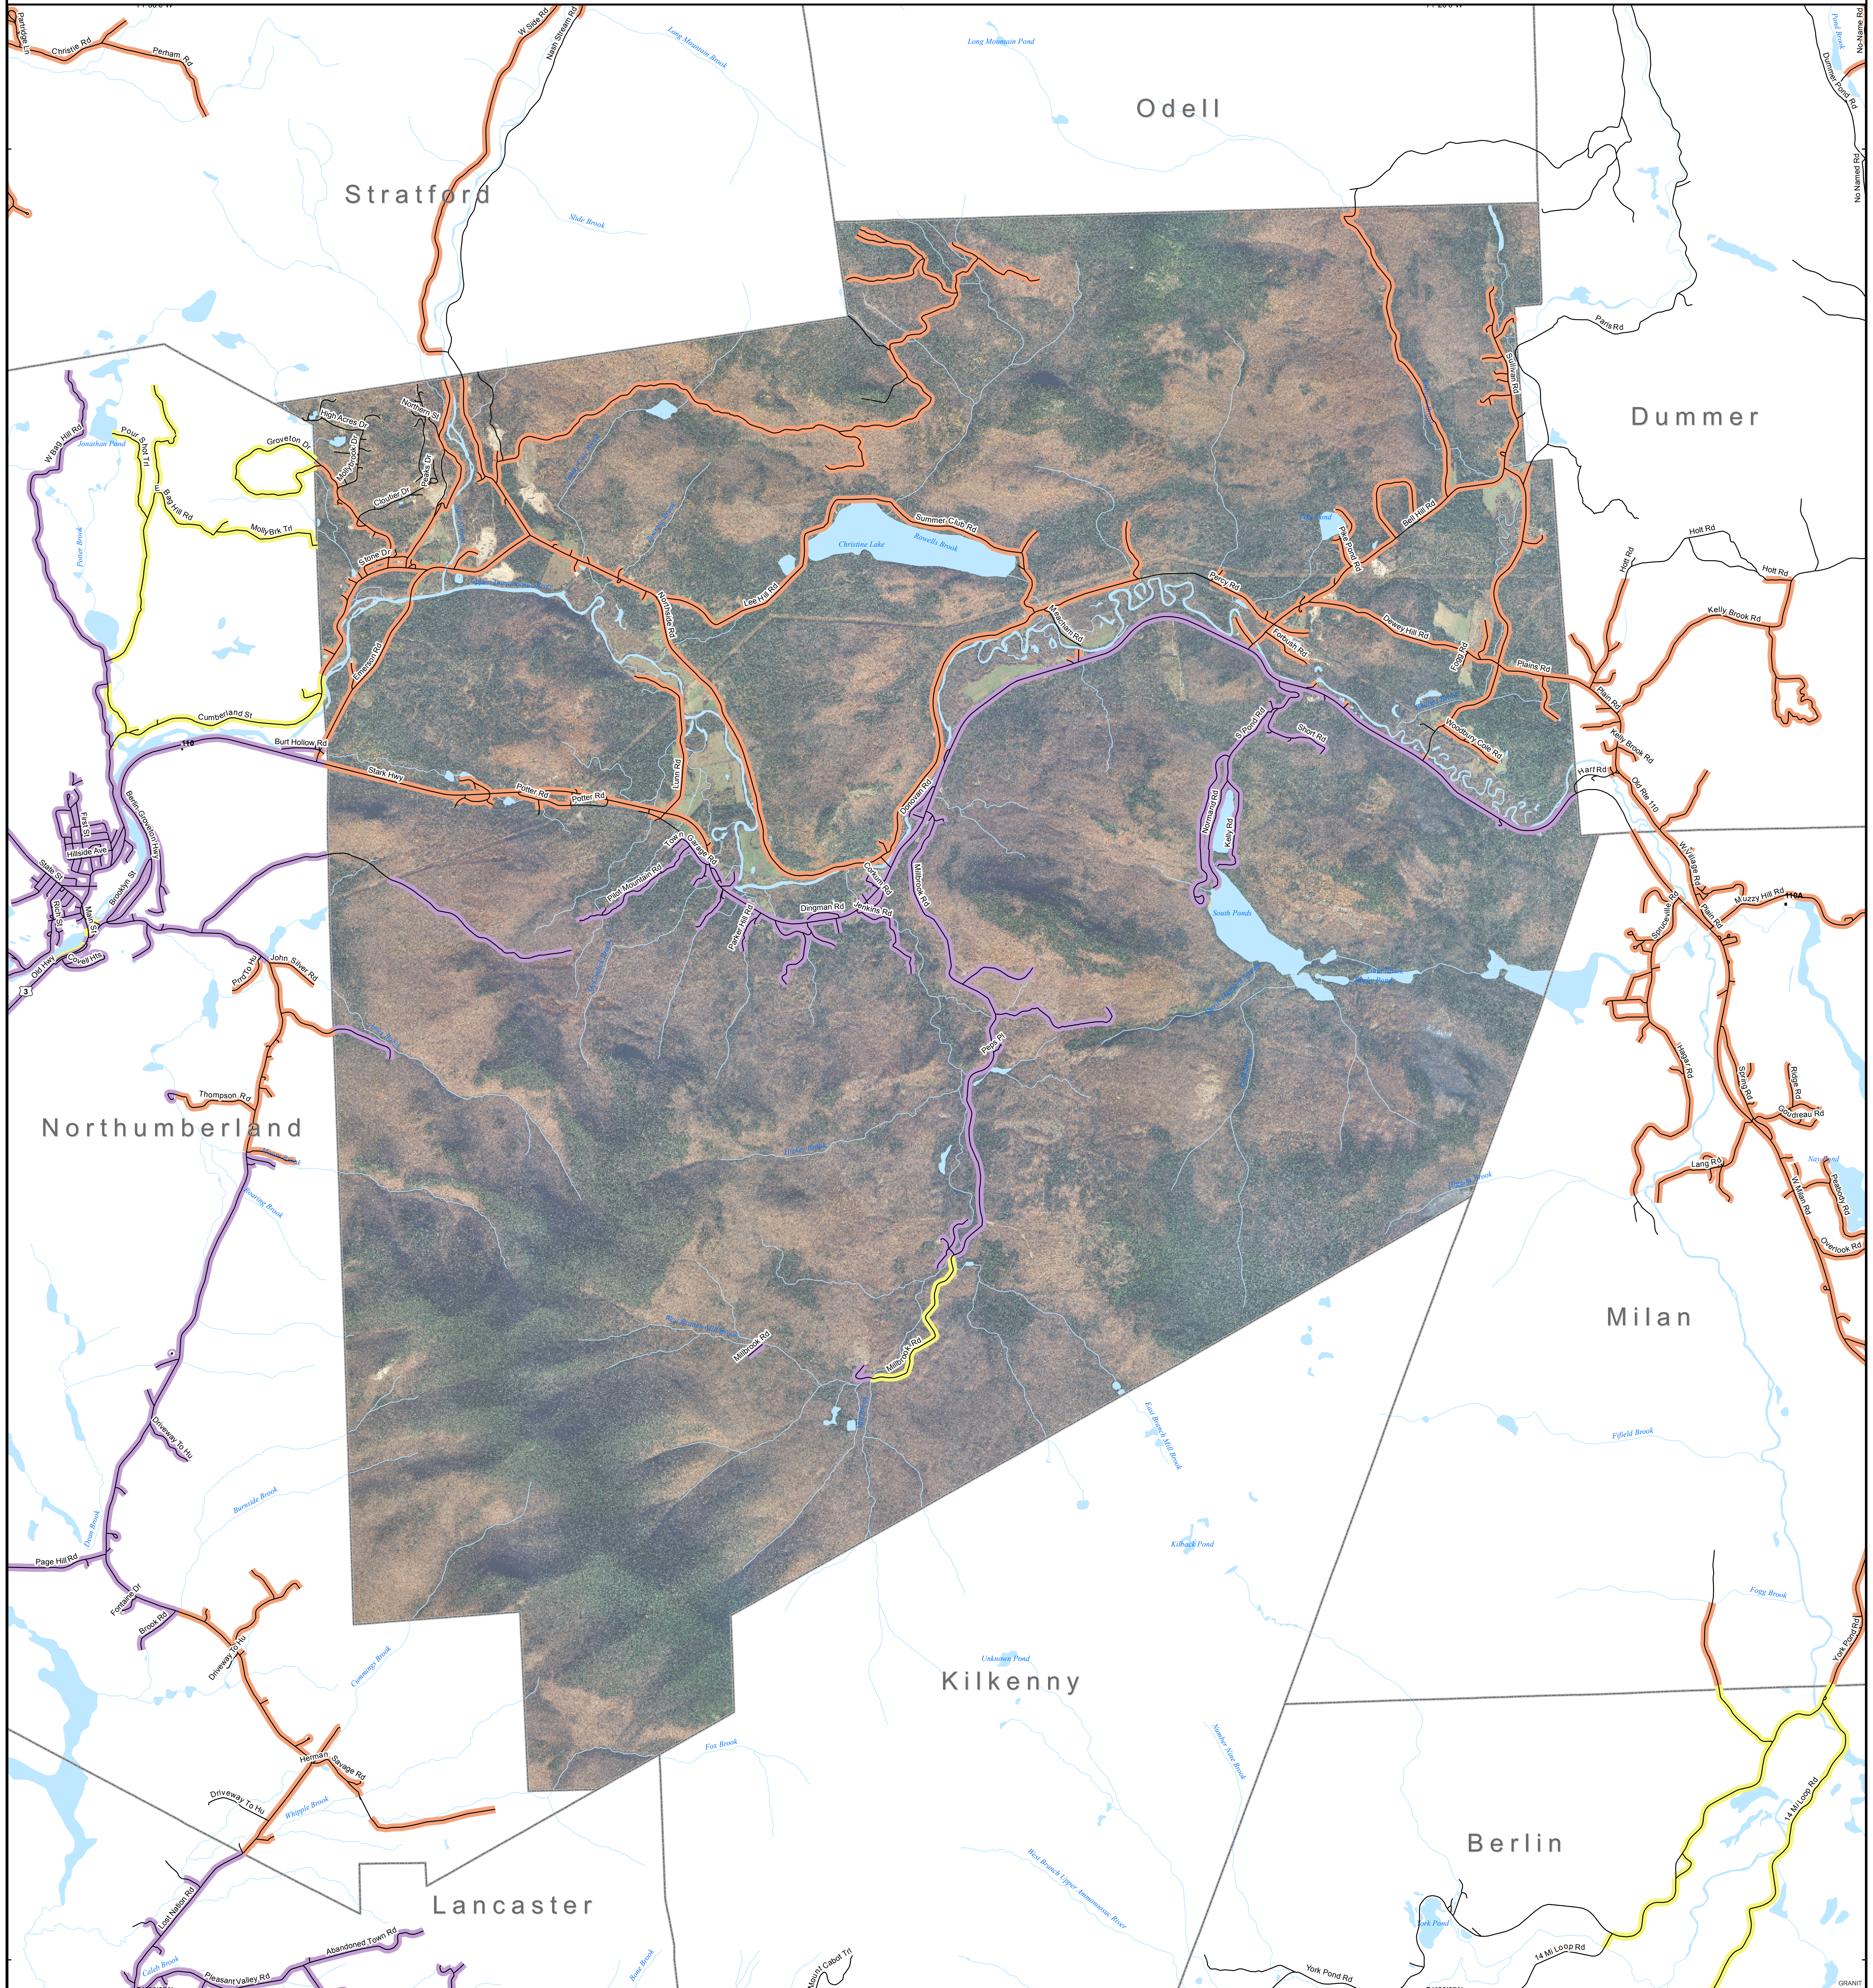

DSL & Cable Broadband Service Availability Town of Stark

MAP REVIEW:

Name:		Email:	
Title:		Phone:	
Organization:		Date:	
Number of changes:			
Comments (please attach separate sheet if needed):			

Map Key

- Roads served by DSL and cable
- Roads served by cable only
- Roads served by DSL only

This map displays broadband access information submitted to the NH Broadband Mapping & Planning Program (NHBMPP) as of March 31, 2013. The map has been generated for the sole purpose of verifying locations of DSL and cable broadband services in each town in New Hampshire.

Broadband is defined as access that is at least **768 kbps downstream** and **200 kbps upstream**.

For more information on this project, please visit the NHBMPP web site at: iwantbroadbandnh.org

Provider Name
 FairPoint Communications, Inc.
 TIME WARNER CABLE

Technology
 DSL
 Cable

Scale: 0 0.1750.35 0.7 1.05 1.4 Miles

NH GRANIT www.granit.unh.edu

UNIVERSITY of NEW HAMPSHIRE www.unh.edu