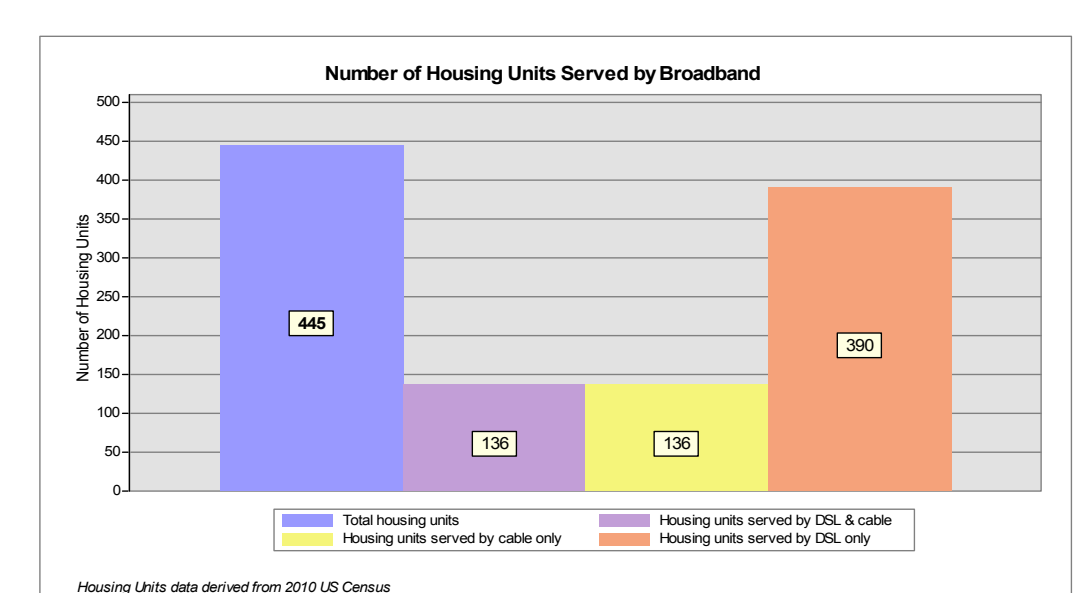

Broadband is defined as access that is at least **768 kbps downstream** and **200 kbps upstream**.

For more information on this project, please visit the NHBMPP web site at: iwantbroadbandnh.org

Provider Name
 FairPoint Communications, Inc.
 TIME WARNER CABLE