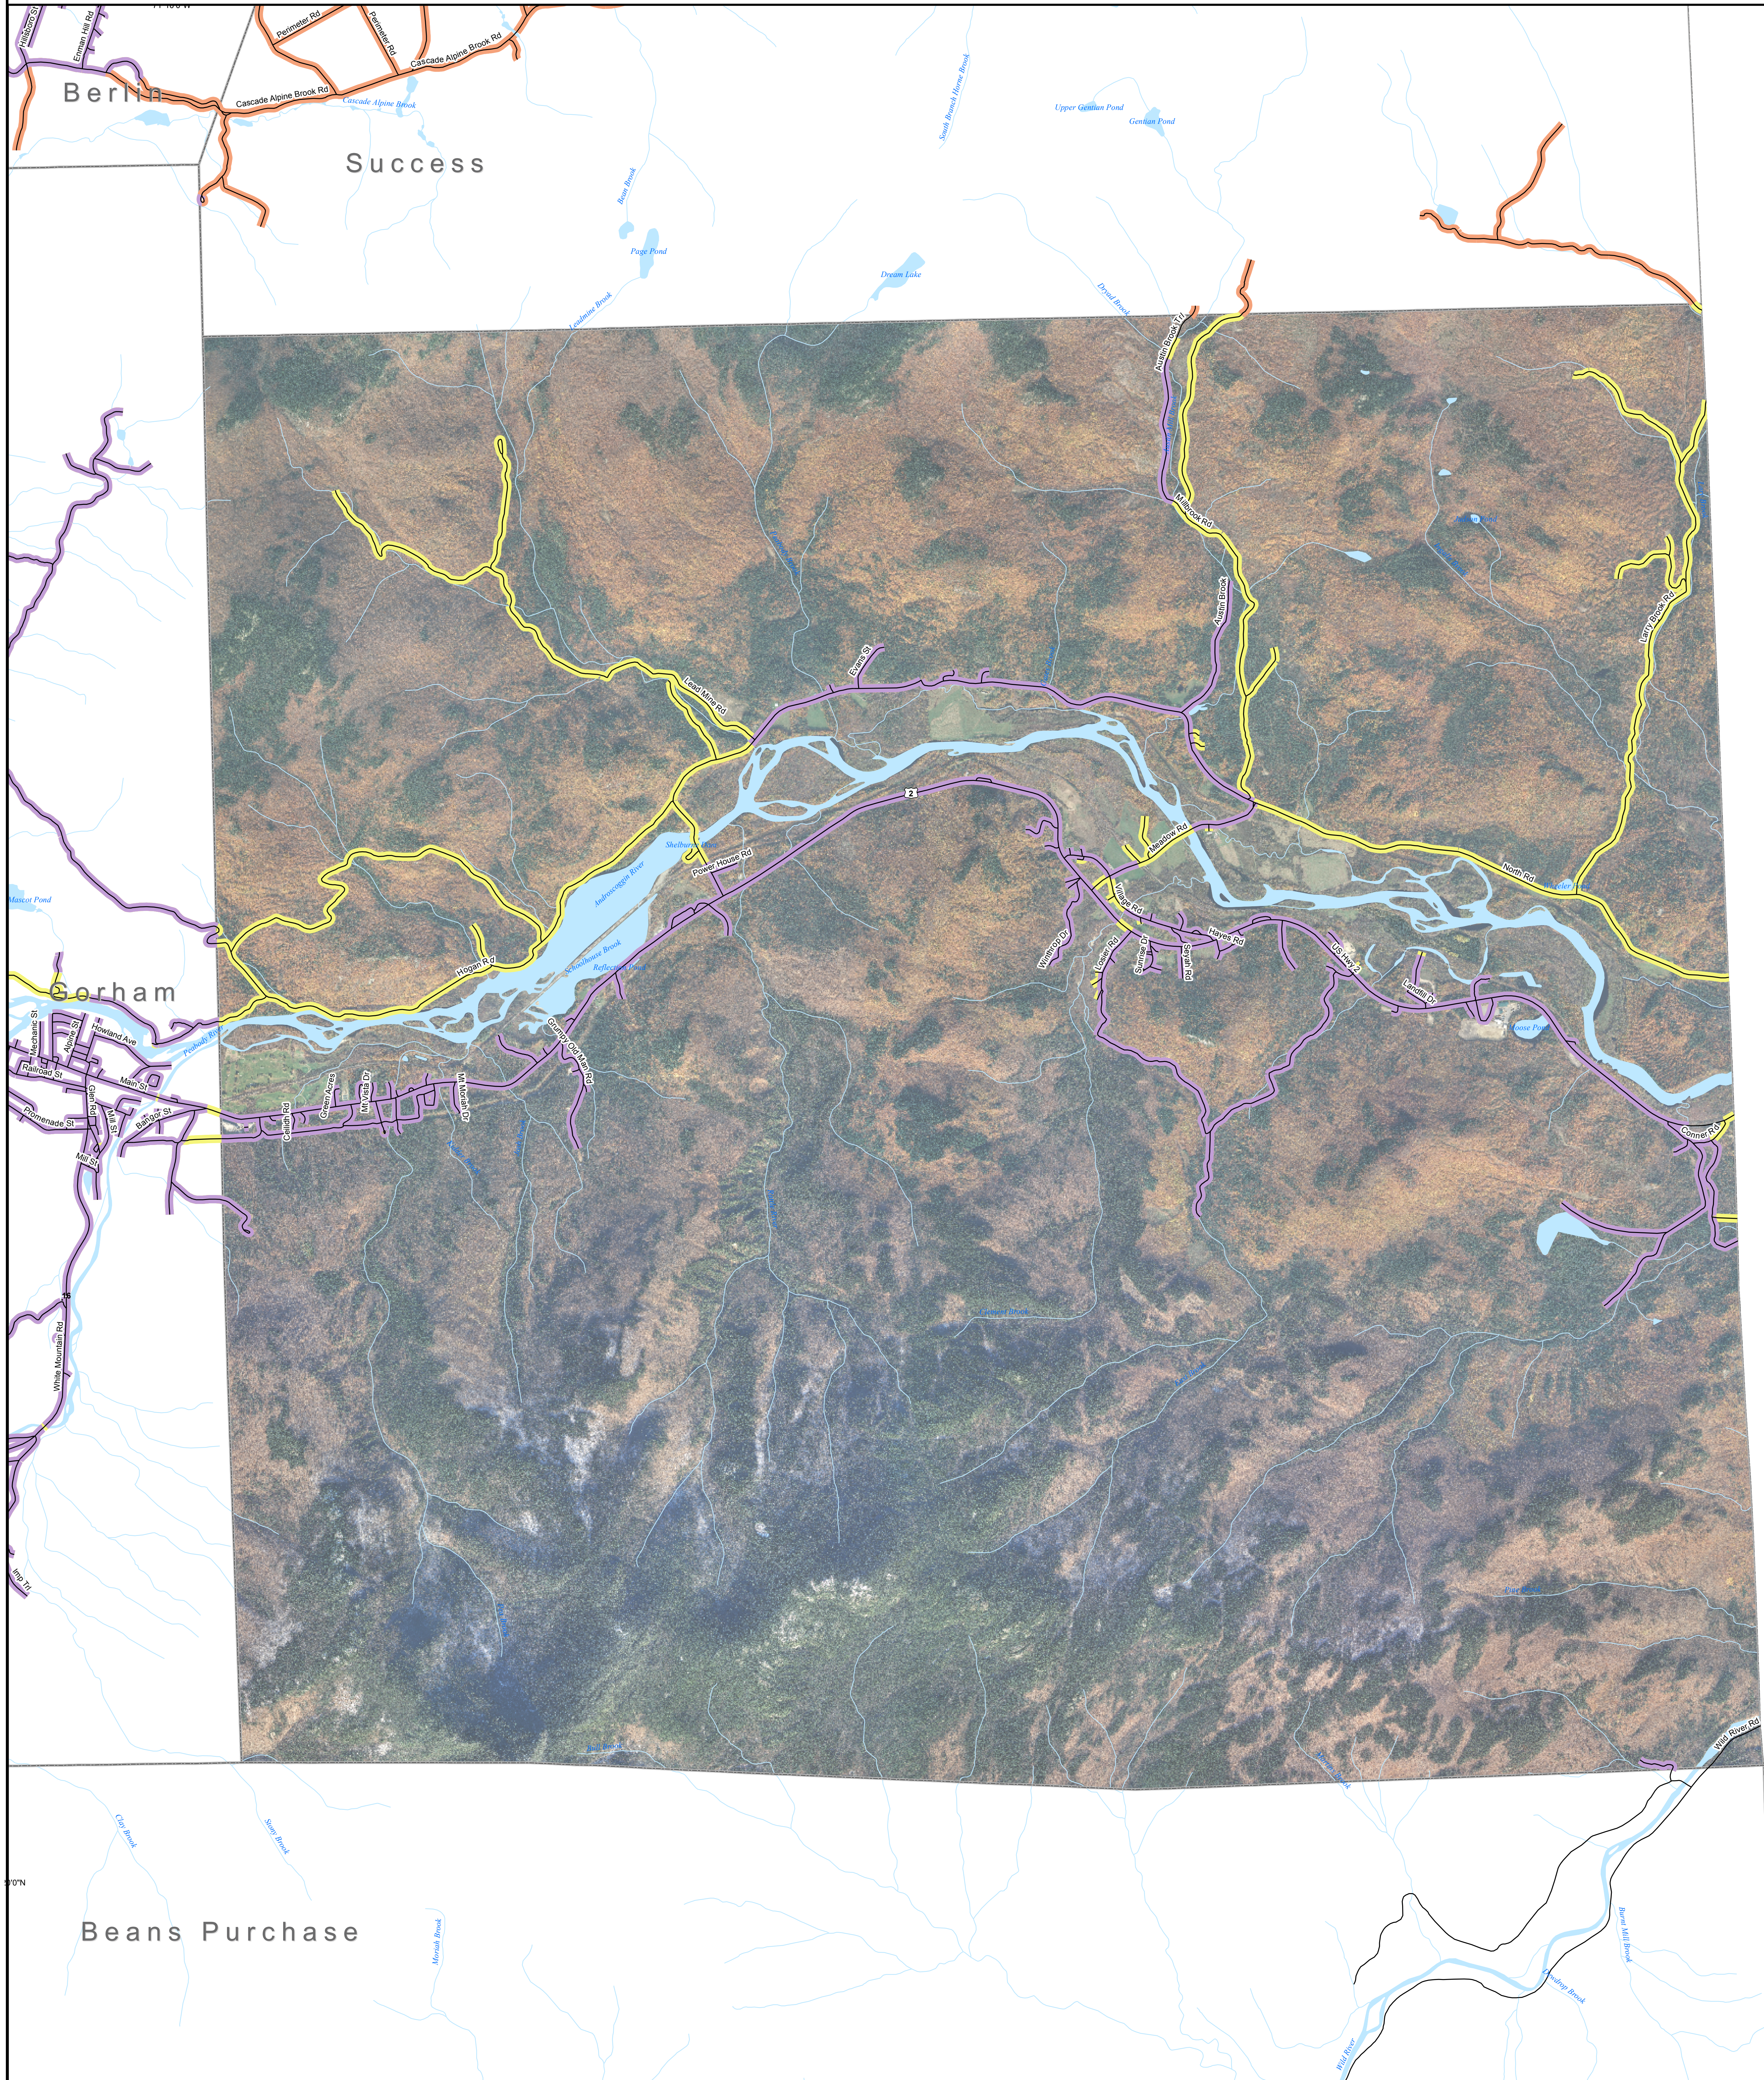

# DSL & Cable Broadband Service Availability Town of Shelburne

MAP REVIEW:

Name:		Email:	
Title:		Phone:	
Organization:		Date:	
Number of changes:			
Comments (please attach separate sheet if needed):			

**Map Key**

- Roads served by DSL and cable
- Roads served by cable only
- Roads served by DSL only

This map displays broadband access information submitted to the NH Broadband Mapping & Planning Program (NHBMPP) as of March 31, 2013. The map has been generated for the sole purpose of verifying locations of DSL and cable broadband services in each town in New Hampshire.

Broadband is defined as access that is at least **768 kbps downstream** and **200 kbps upstream**.

For more information on this project, please visit the NHBMPP web site at: [iwantbroadbandnh.org](http://iwantbroadbandnh.org)

**Provider Name**

- FairPoint Communications, Inc.
- G4 Communications
- TIME WARNER CABLE

**Technology**

- DSL
- DSL
- Cable

Scale: 0 0.15 0.3 0.6 0.9 1.2 Miles

N

NH GRANIT  
www.granit.unh.edu

UNIVERSITY of NEW HAMPSHIRE  
www.unh.edu