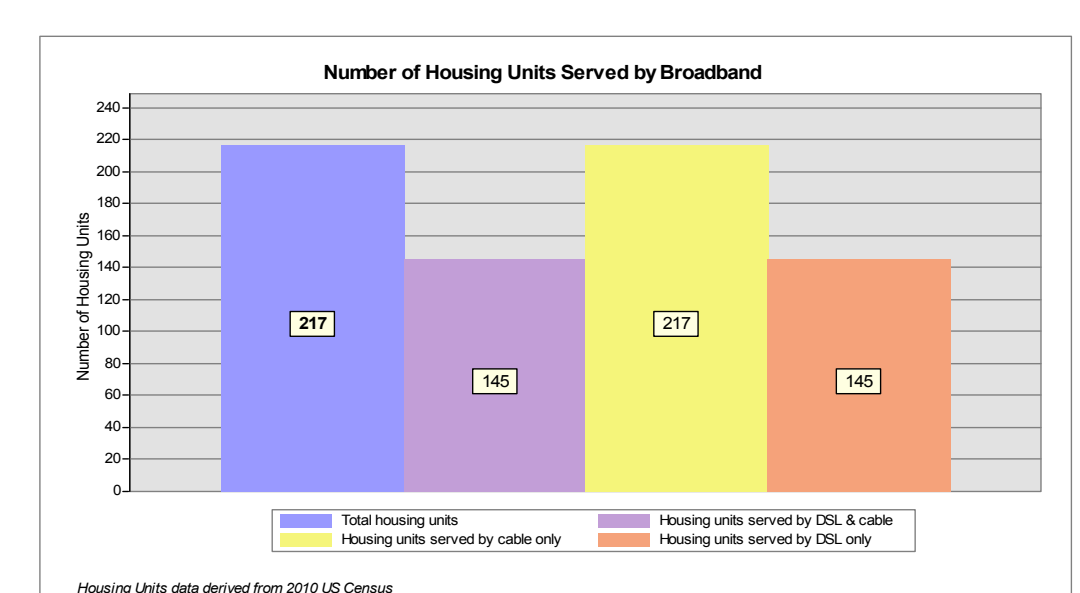

Broadband is defined as access that is at least **768 kbps downstream** and **200 kbps upstream**.

For more information on this project, please visit the NHBMPP web site at: [iwantbroadbandnh.org](http://iwantbroadbandnh.org)